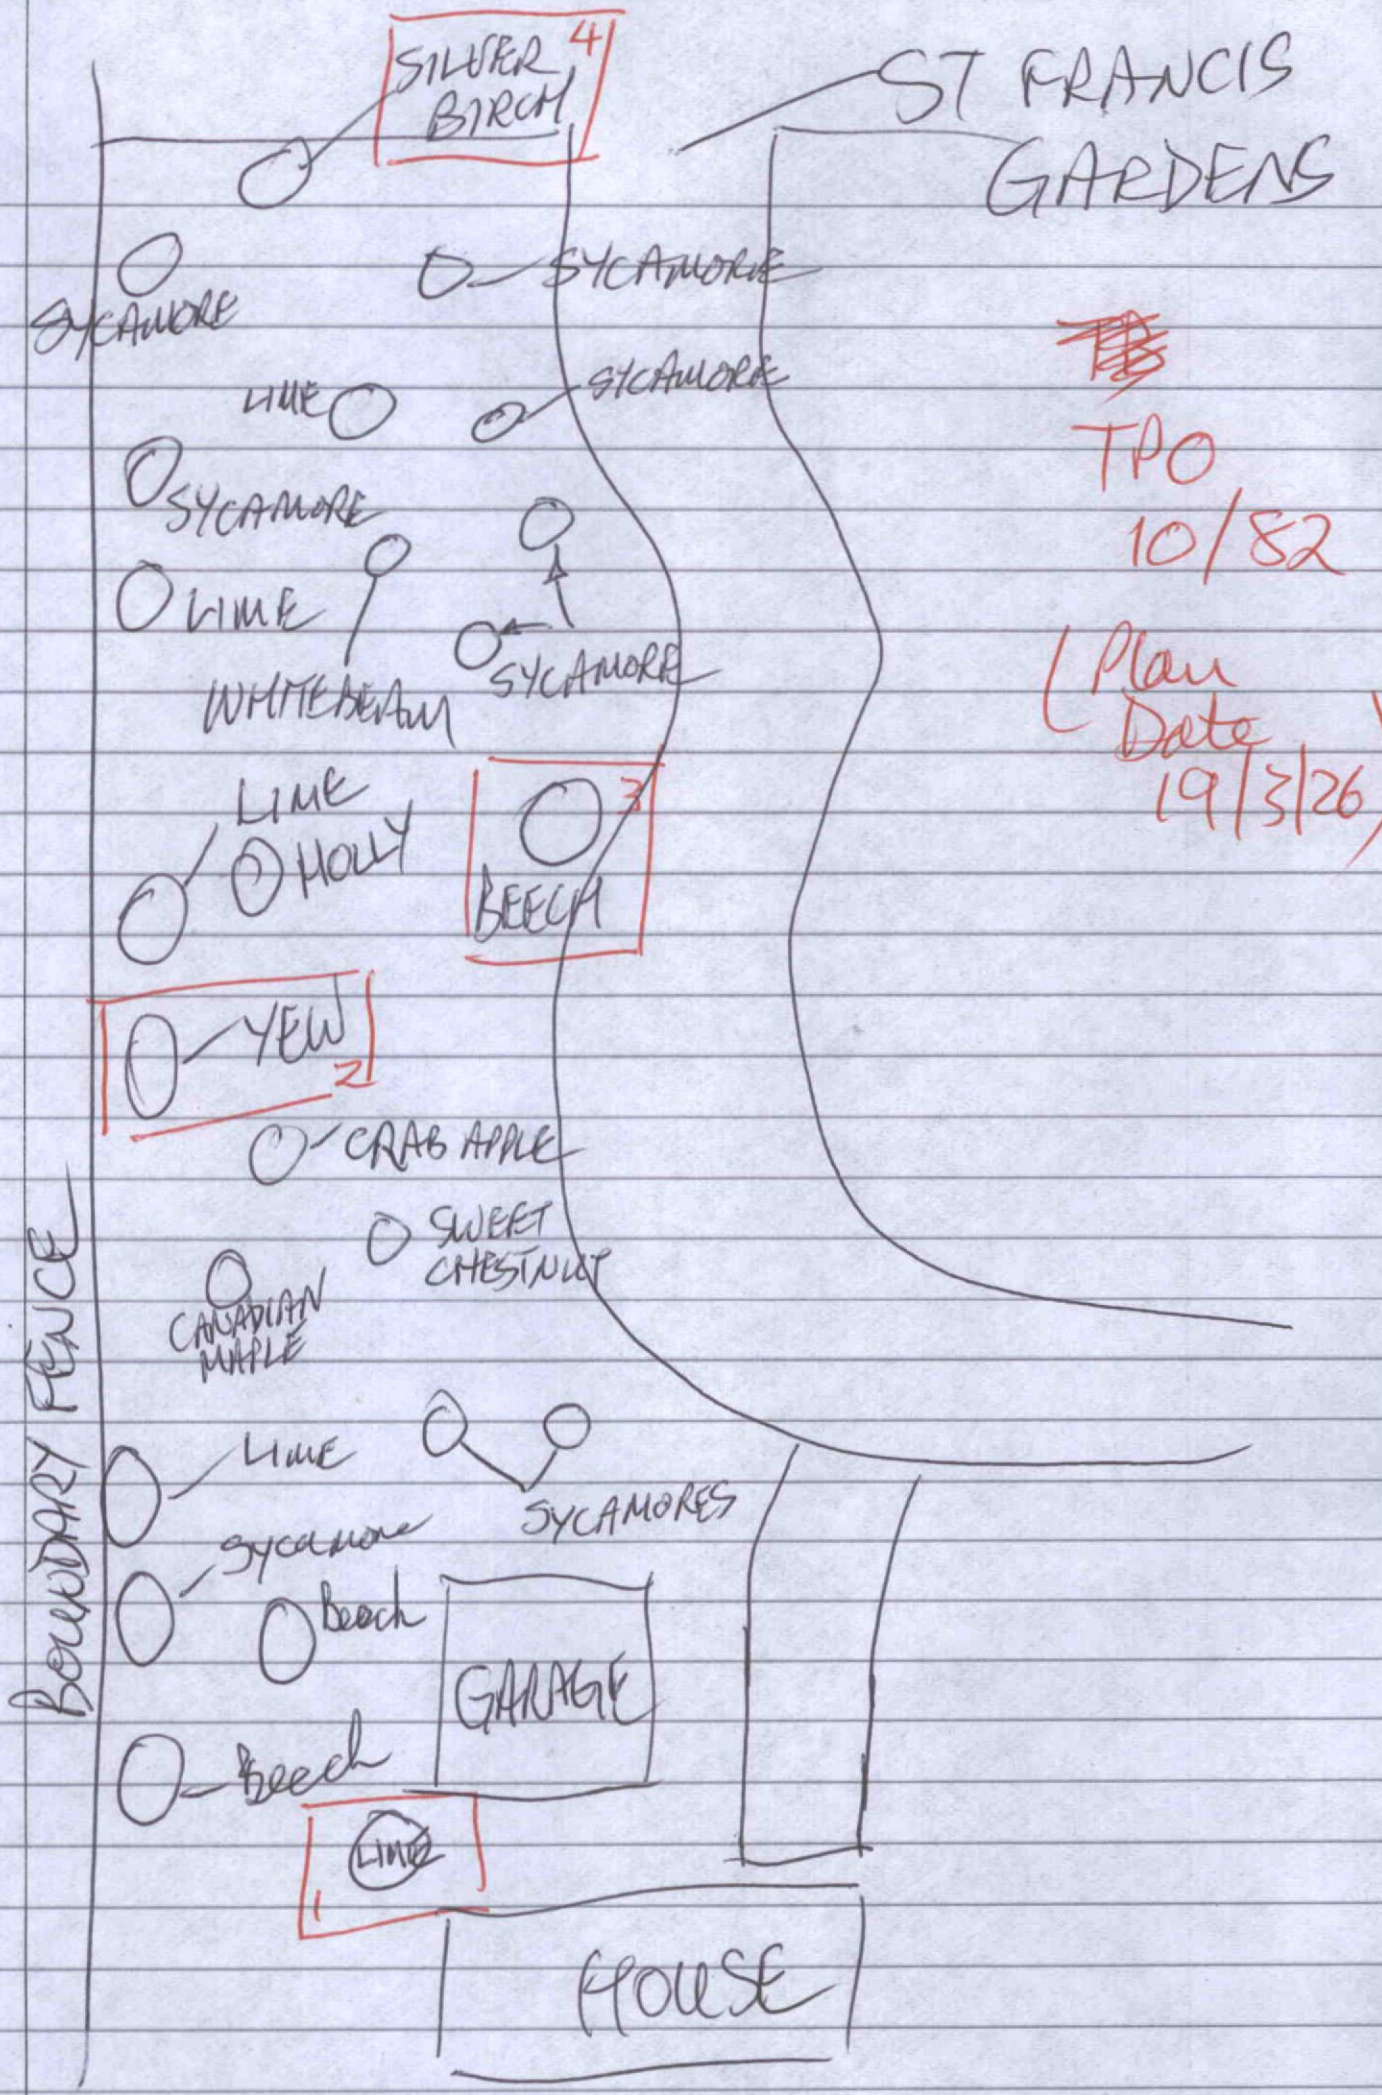

ST FRANCIS GARDENS

~~TPO~~
TPO
10/82

(Plan Date 19/3/26)

BOUNDARY FENCE