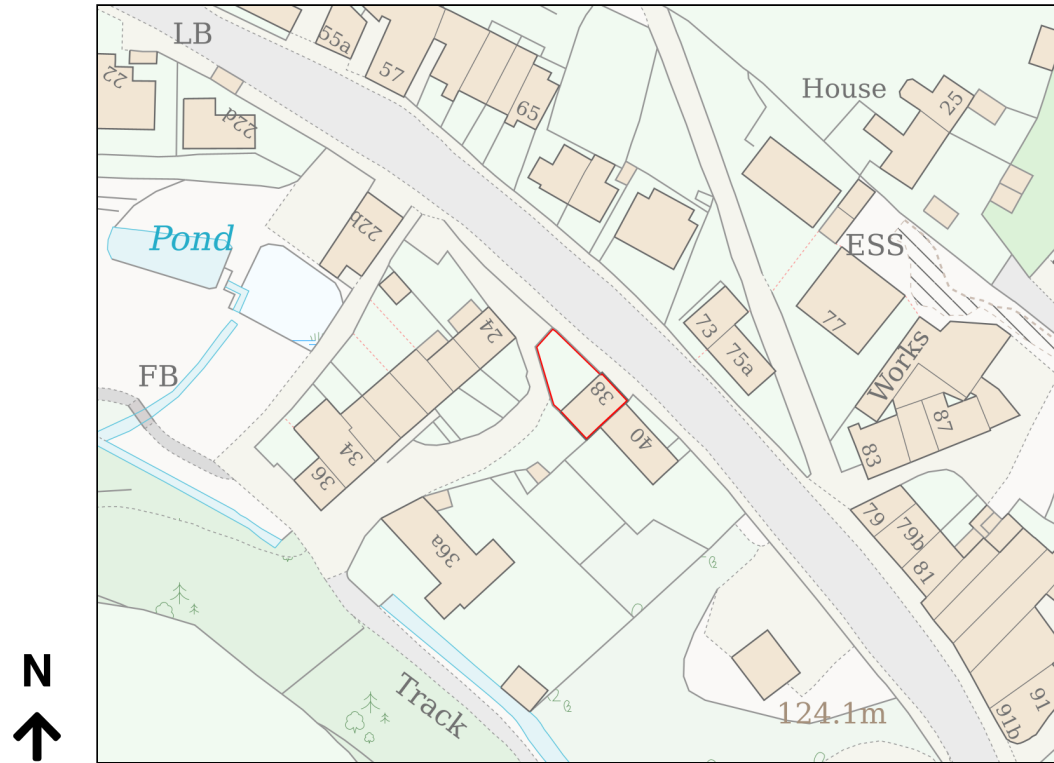

Location Plan

Site Address: Picture Smiths Creative Ltd, 38, North Road, Kirkburton, Huddersfield, HD8 0RH

Date Produced: 26-Mar-2026

Scale: 1:1250 @A4

Planning Portal Reference: PP-14760238v1