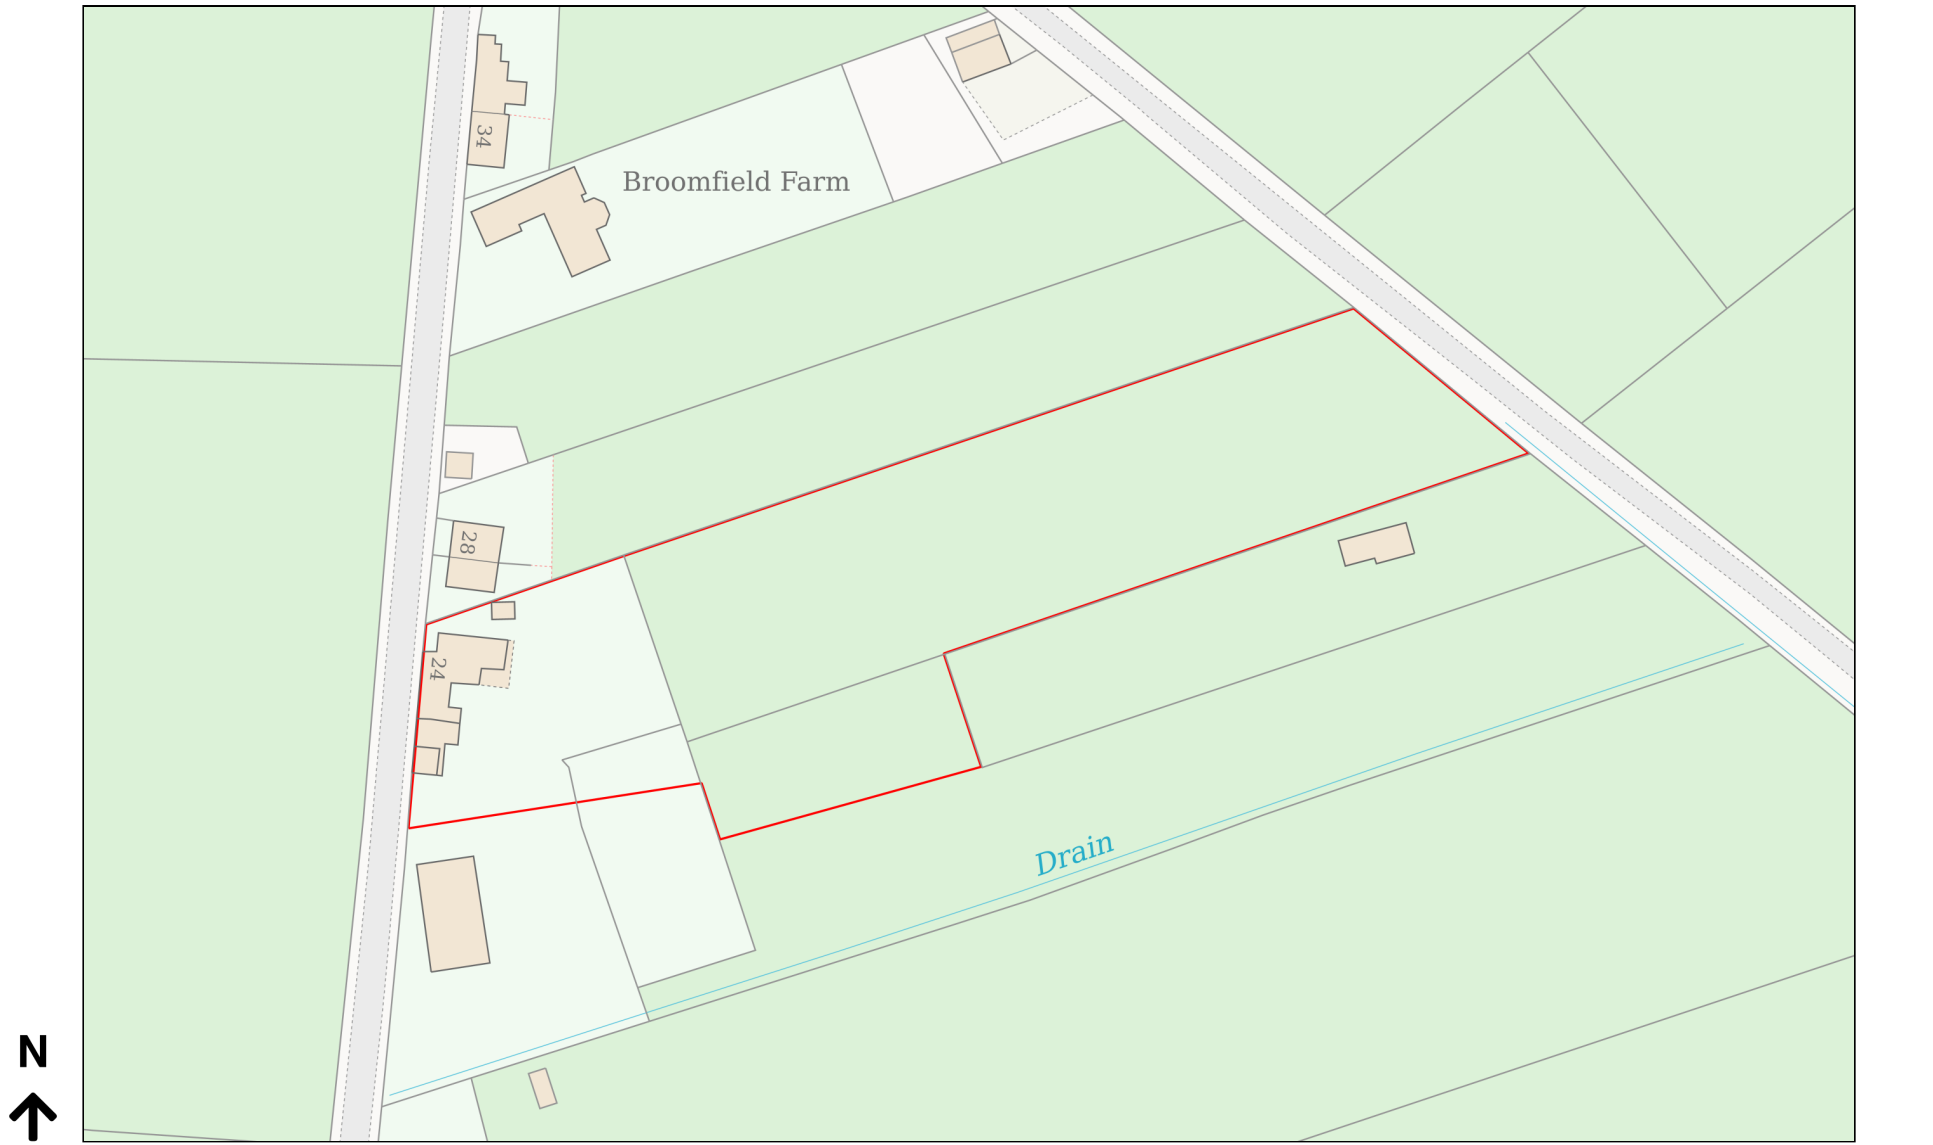

# Location Plan

Site Address: Elmleigh Farm Cottage, 24, Stringer House Lane, Emley Moor, Huddersfield, HD8 9SU

Date Produced: 25-Mar-2026

Scale: 1:1250 @A4

Planning Portal Reference: PP-14807498v1