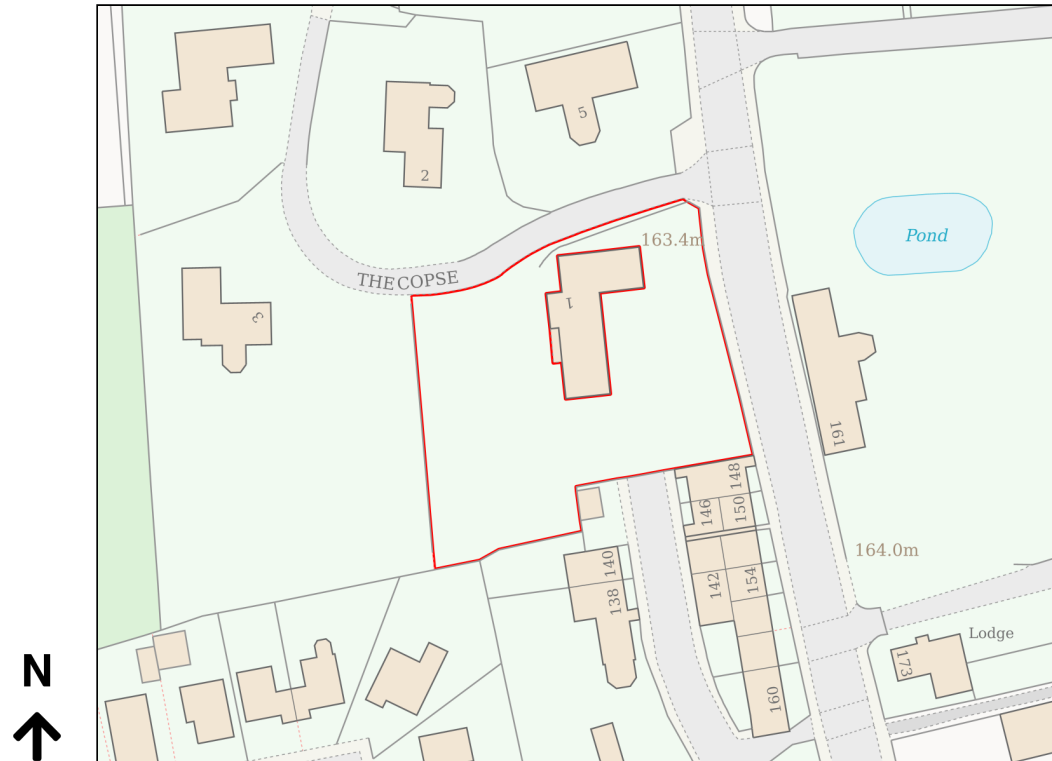

# Location Plan

Site Address: 1, The Copse, Scholes, Cleckheaton, BD19 6NE

Date Produced: 23-Mar-2026

Scale: 1:1250 @A4

Planning Portal Reference: PP-14802696v1