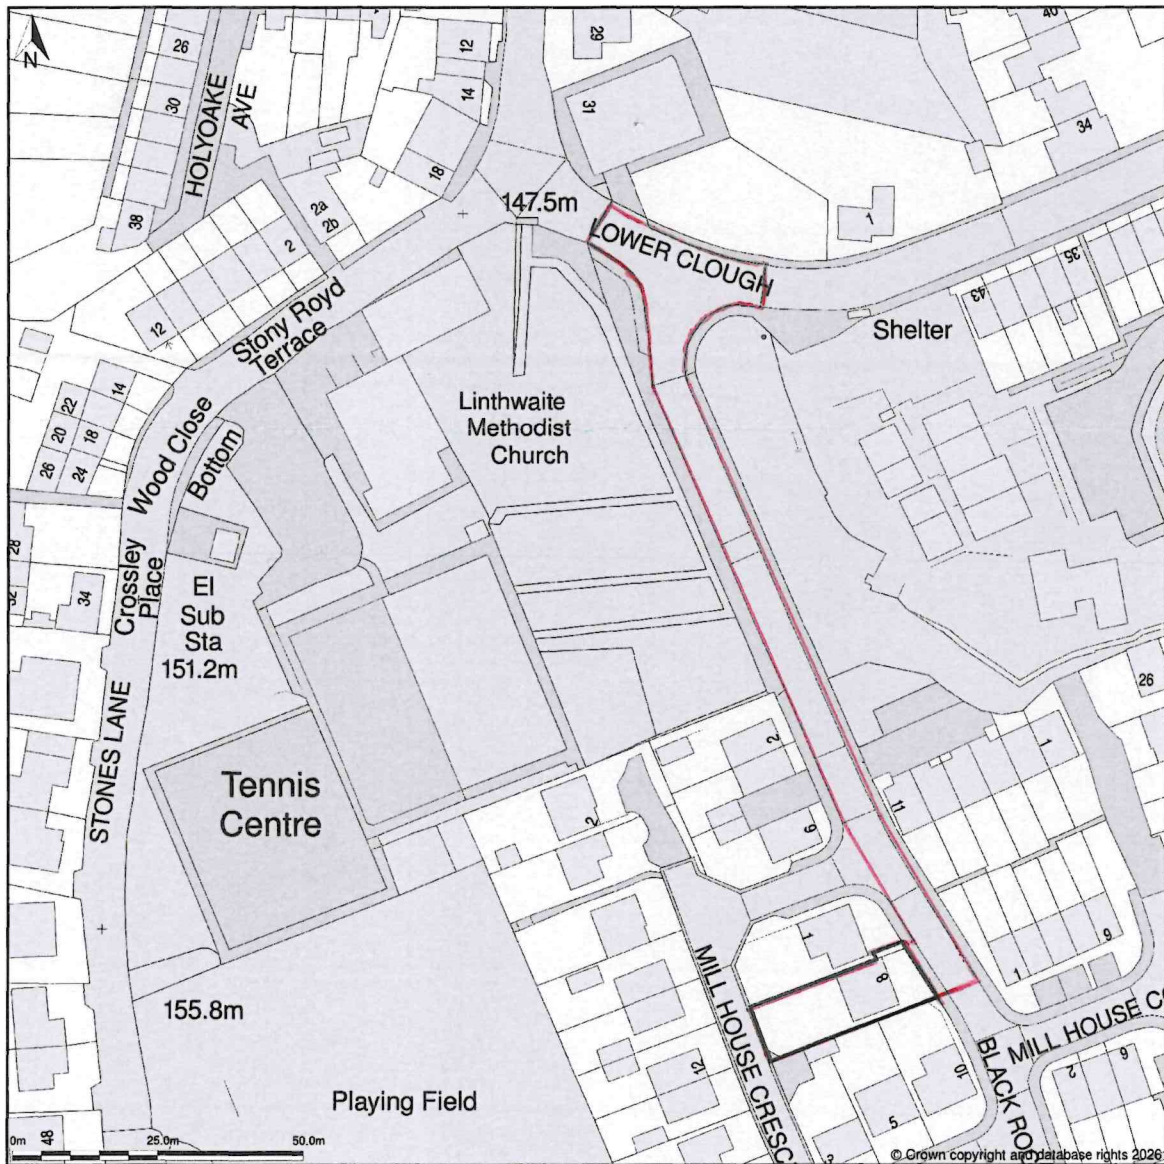

8, Black Rock Drive, Linthwaite, Huddersfield, Kirklees, HD7 5ZA

Location Plan shows area bounded by: 409449.56, 413809.01, 409649.56, 414009.01 (at a scale of 1:1250), OSGridRef: SE09541390. The representation of a road, track or path is no evidence of a right of way. The representation of features as lines is no evidence of a property boundary.

Produced on 26th Feb 2026 from the Ordnance Survey National Geographic Database and incorporating surveyed revision available at this date. Reproduction in whole or part is prohibited without the prior permission of Ordnance Survey. © Crown copyright 2026. Supplied by buyaplan.co.uk a licensed Ordnance Survey partner (100053143). Unique plan reference: #01041953-D1EE26.