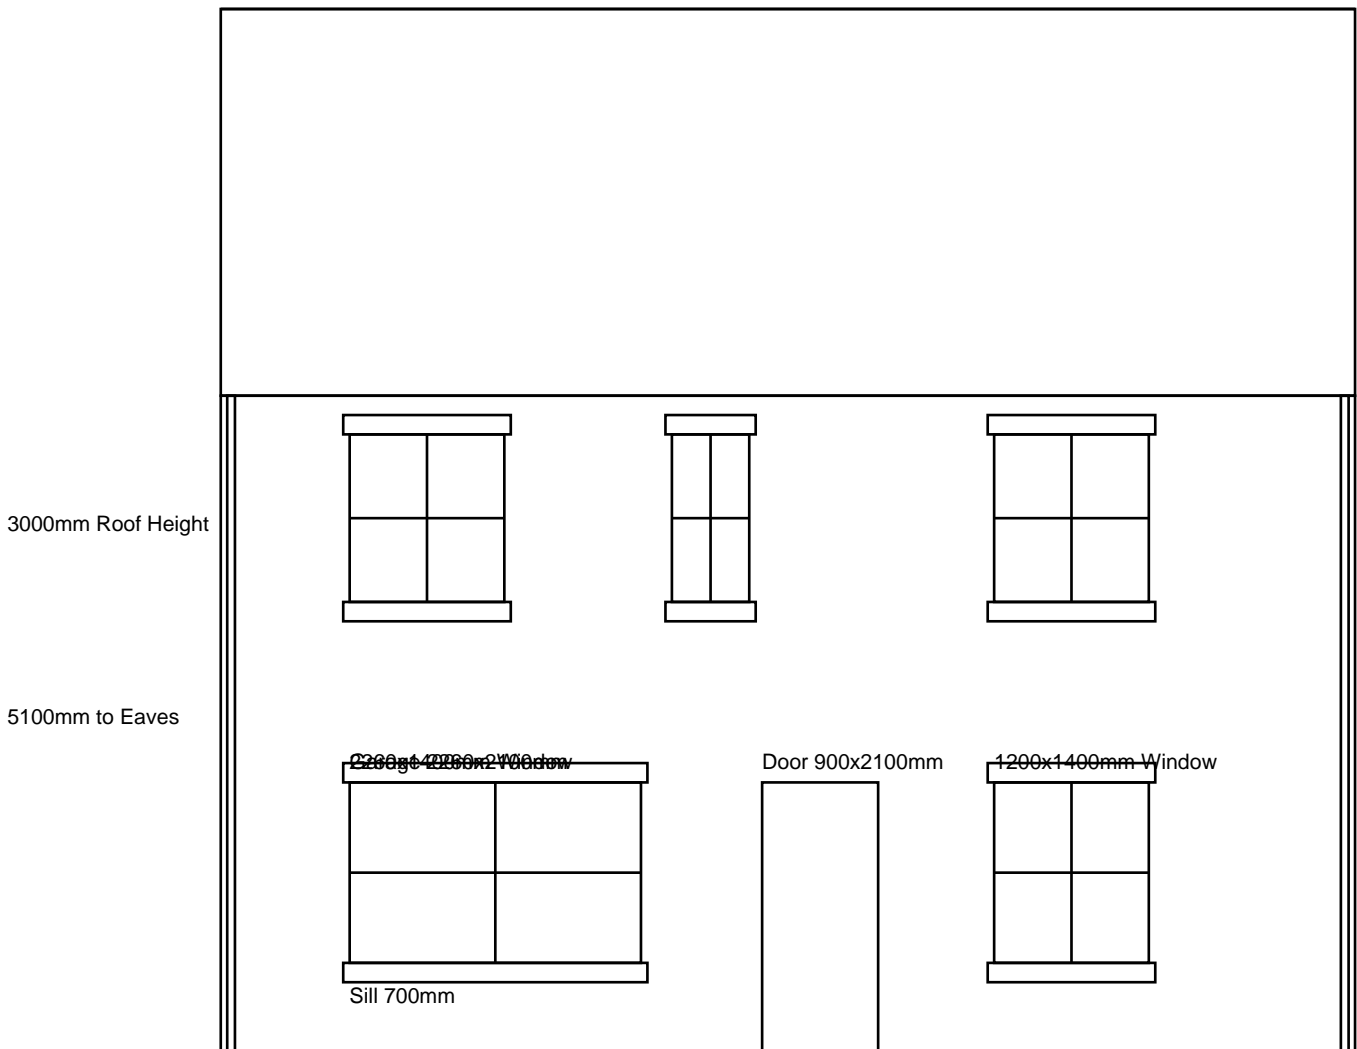

# **Front Elevations (Final Dimensioned Issue)**

# Existing Front Elevation

Scale 1:50 @ A4 | All dimensions in millimetres 8800mm Overall Width

# Proposed Front Elevation

Scale 1:50 @ A4 | All dimensions in millimetres 8800mm Overall Width