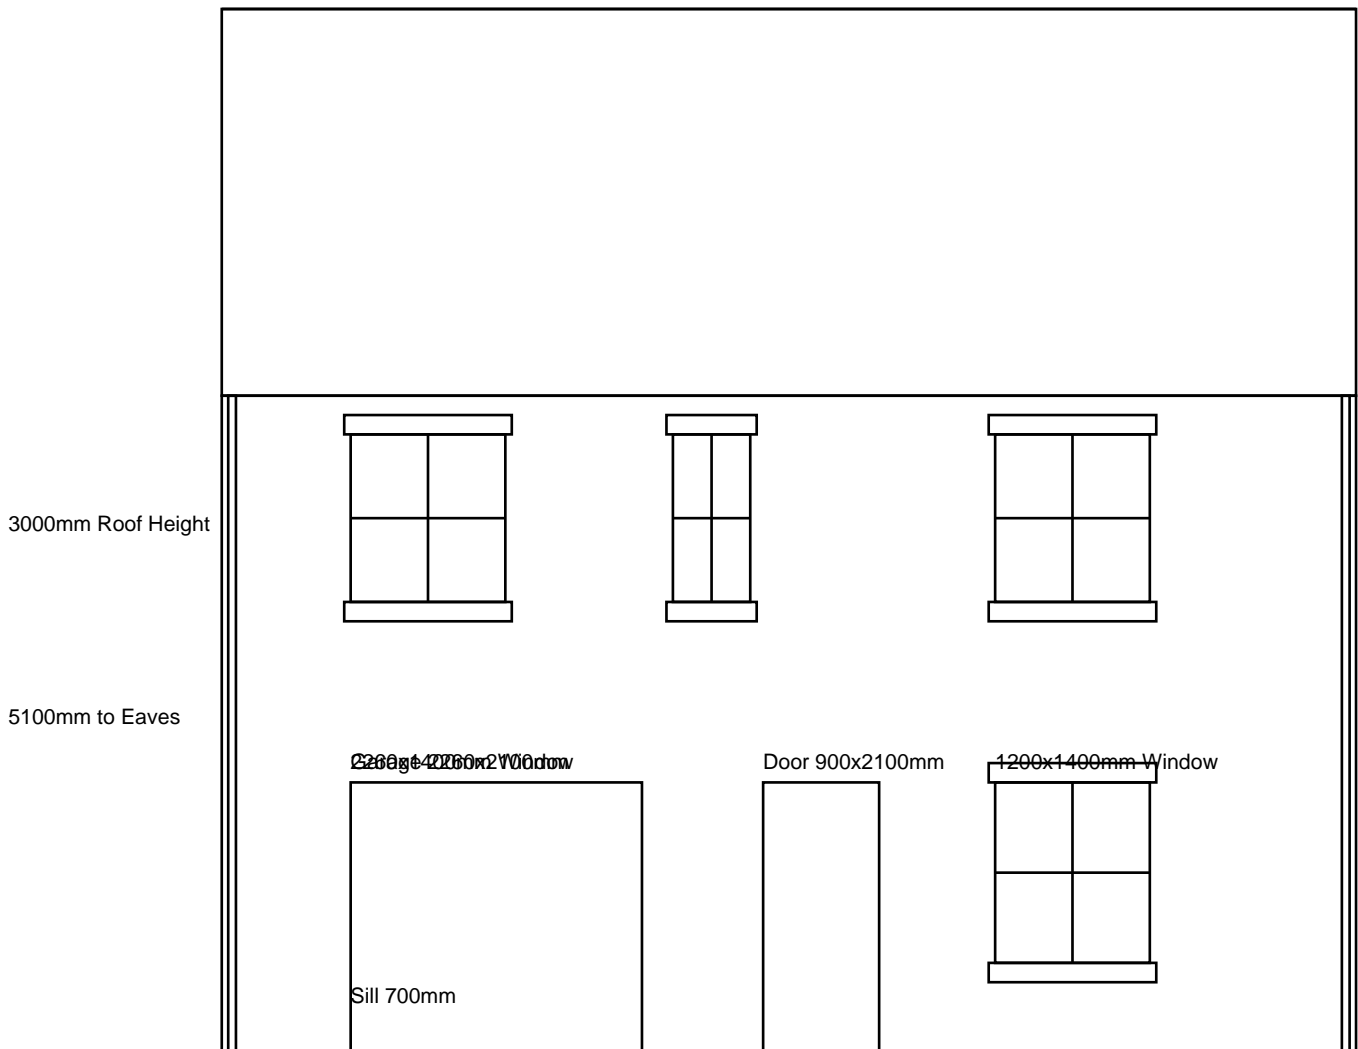

# **Front Elevations (Final Dimensioned Issue)**

# Existing Front Elevation

Scale 1:50 @ A4 | All dimensions in millimetres 8800mm Overall Width

# Proposed Front Elevation

Scale 1:50 @ A4 | All dimensions in millimetres 8800mm Overall Width