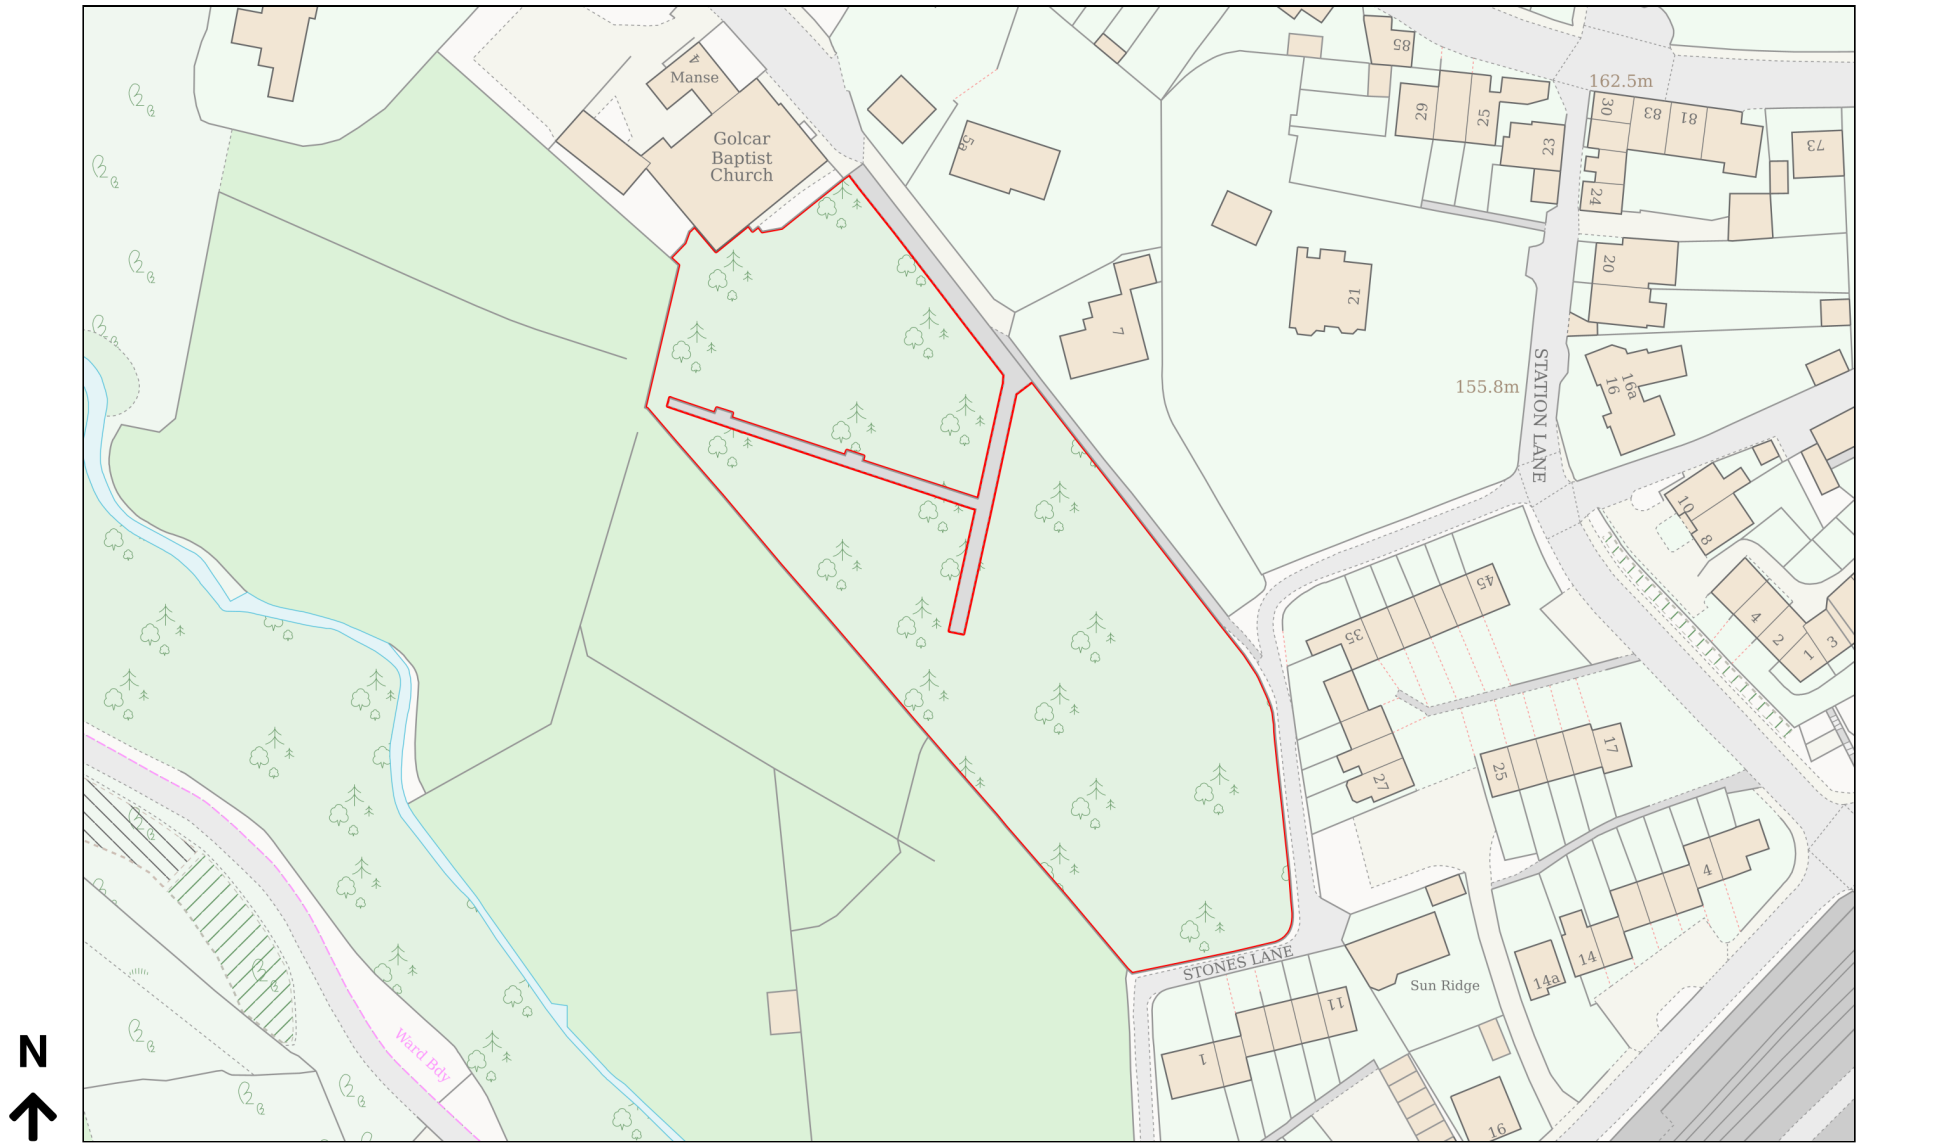

# Location Plan

Site Address: **Golcar Baptist Church, Chapel Lane, Golcar, Huddersfield, HD7 4HZ**

Date Produced: **22-Mar-2026**

Scale: **1:1250 @A4**

Planning Portal Reference: **PP-14798285v1**