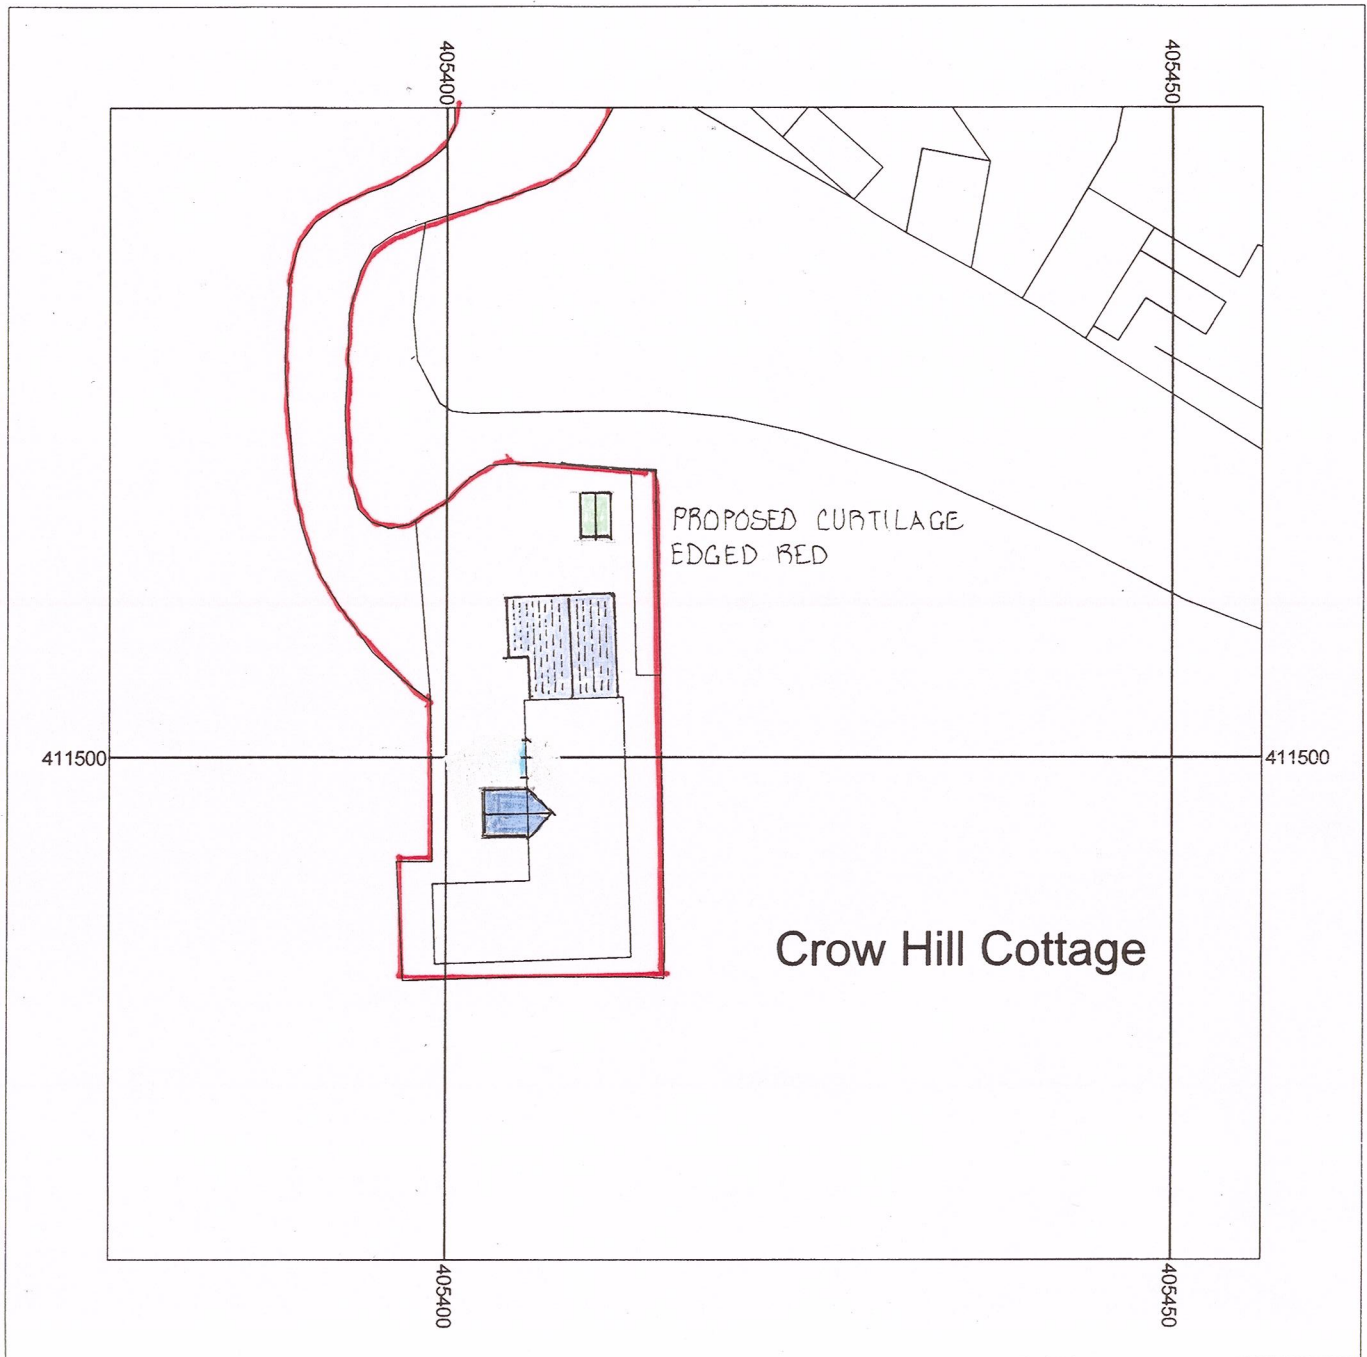

AS PROPOSED

NATIONAL
MAP CENTRE

OS Plan B&W

ENTWISTLE

Scale: 1:500

Supplied by: Entwistle Thorpe
License number: 100031961
Produced: 18/11/2020
Serial number: 2287693

Plot centre co-ordinates: 405416.411505
Download file: CROW HILL
Project name: HD7 6JH