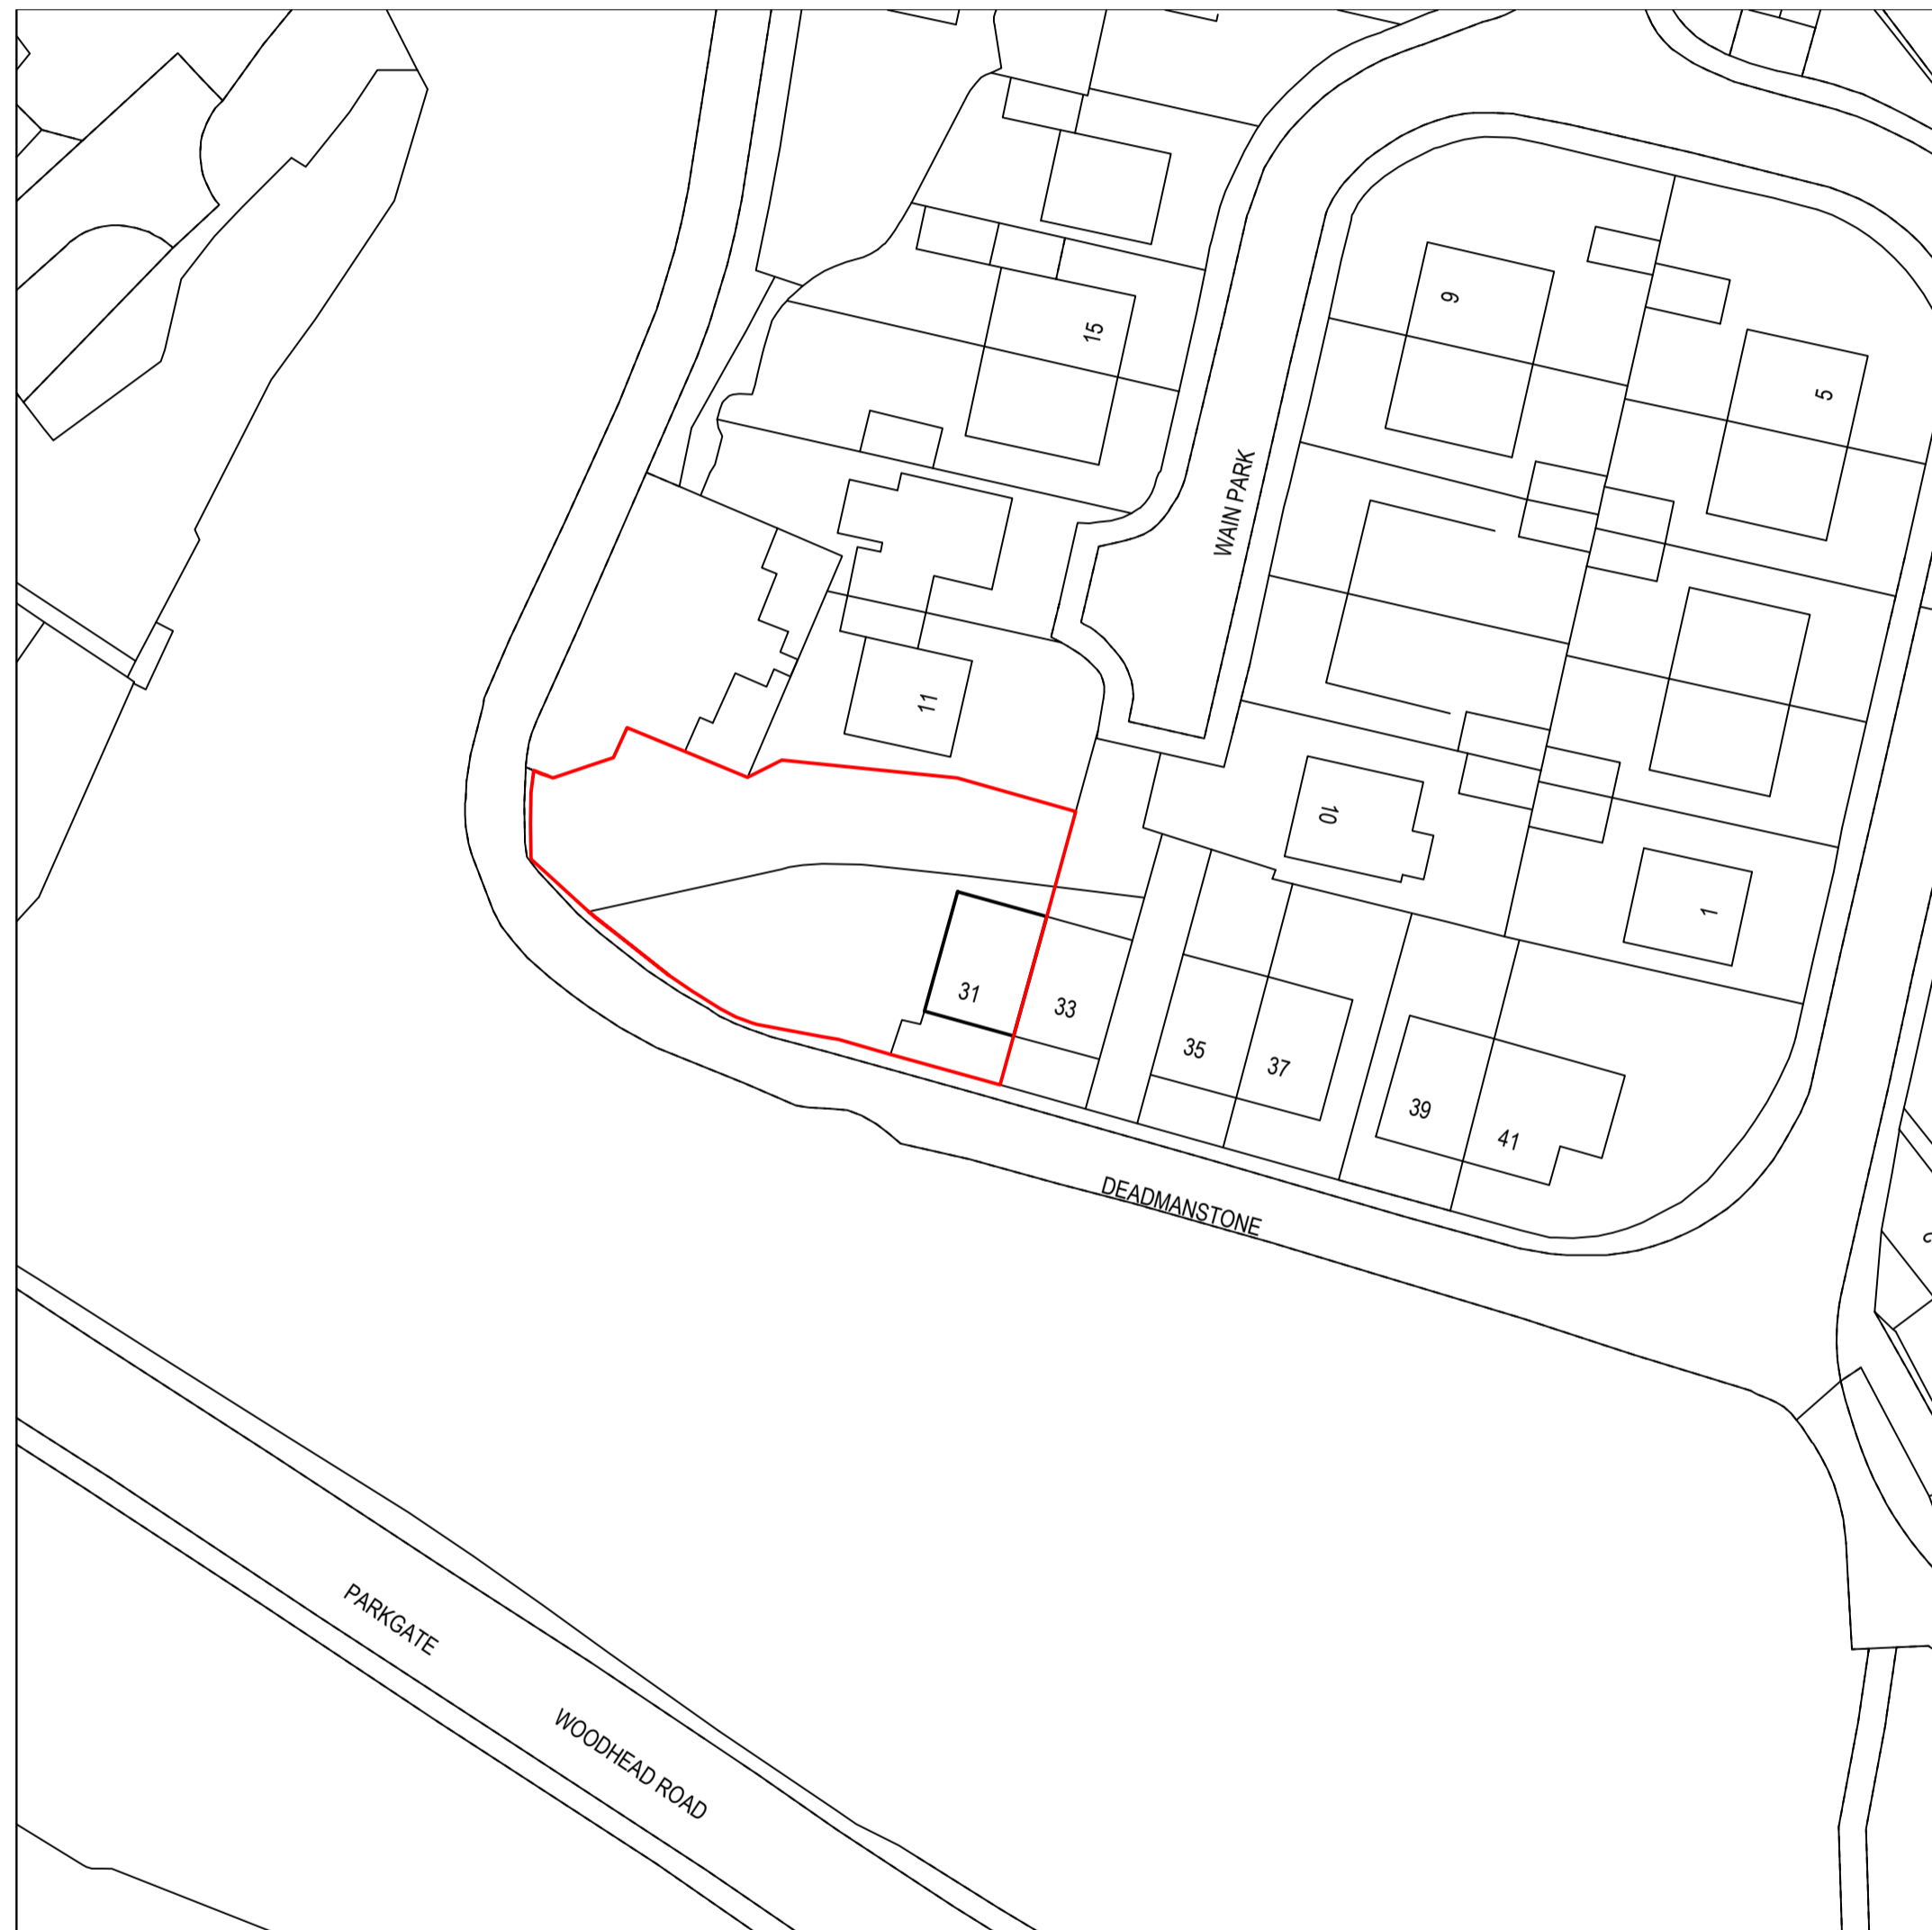

Location Plan

Scale 1:1250

© Crown Copyright and database rights 2025

OS 100047474

Existing Block Plan

Scale 1:500

© Crown Copyright and database rights 2025

OS 100047474

Proposed Block Plan

Scale 1:500

© Crown Copyright and database rights 2025

OS 100047474

ArkiPlan Architectural Ltd • Enquiries@ArkiPlan.co.uk
Lytchett House, 13 Freeland Park, Wareham Road, Poole, Dorset, BH16 6FA

| | | | |
|---------------------|--|--------------|---------------------------------------|
| Site | 31 Deadmanstone, Berry Brow, Huddersfield HD4 7QQ, UK | Date | 03.03.2026 |
| | | Sheet | 25-2628 D01 REV 06 |
| | | Job | New Extension Garage Conversion |
| Title Number | YWE7190,WYK731620, WYK839760 | Scale | 1:500, 1:1250 @A1, 1:1000, 1:2500 @A3 |
| | | Title | As Shown |