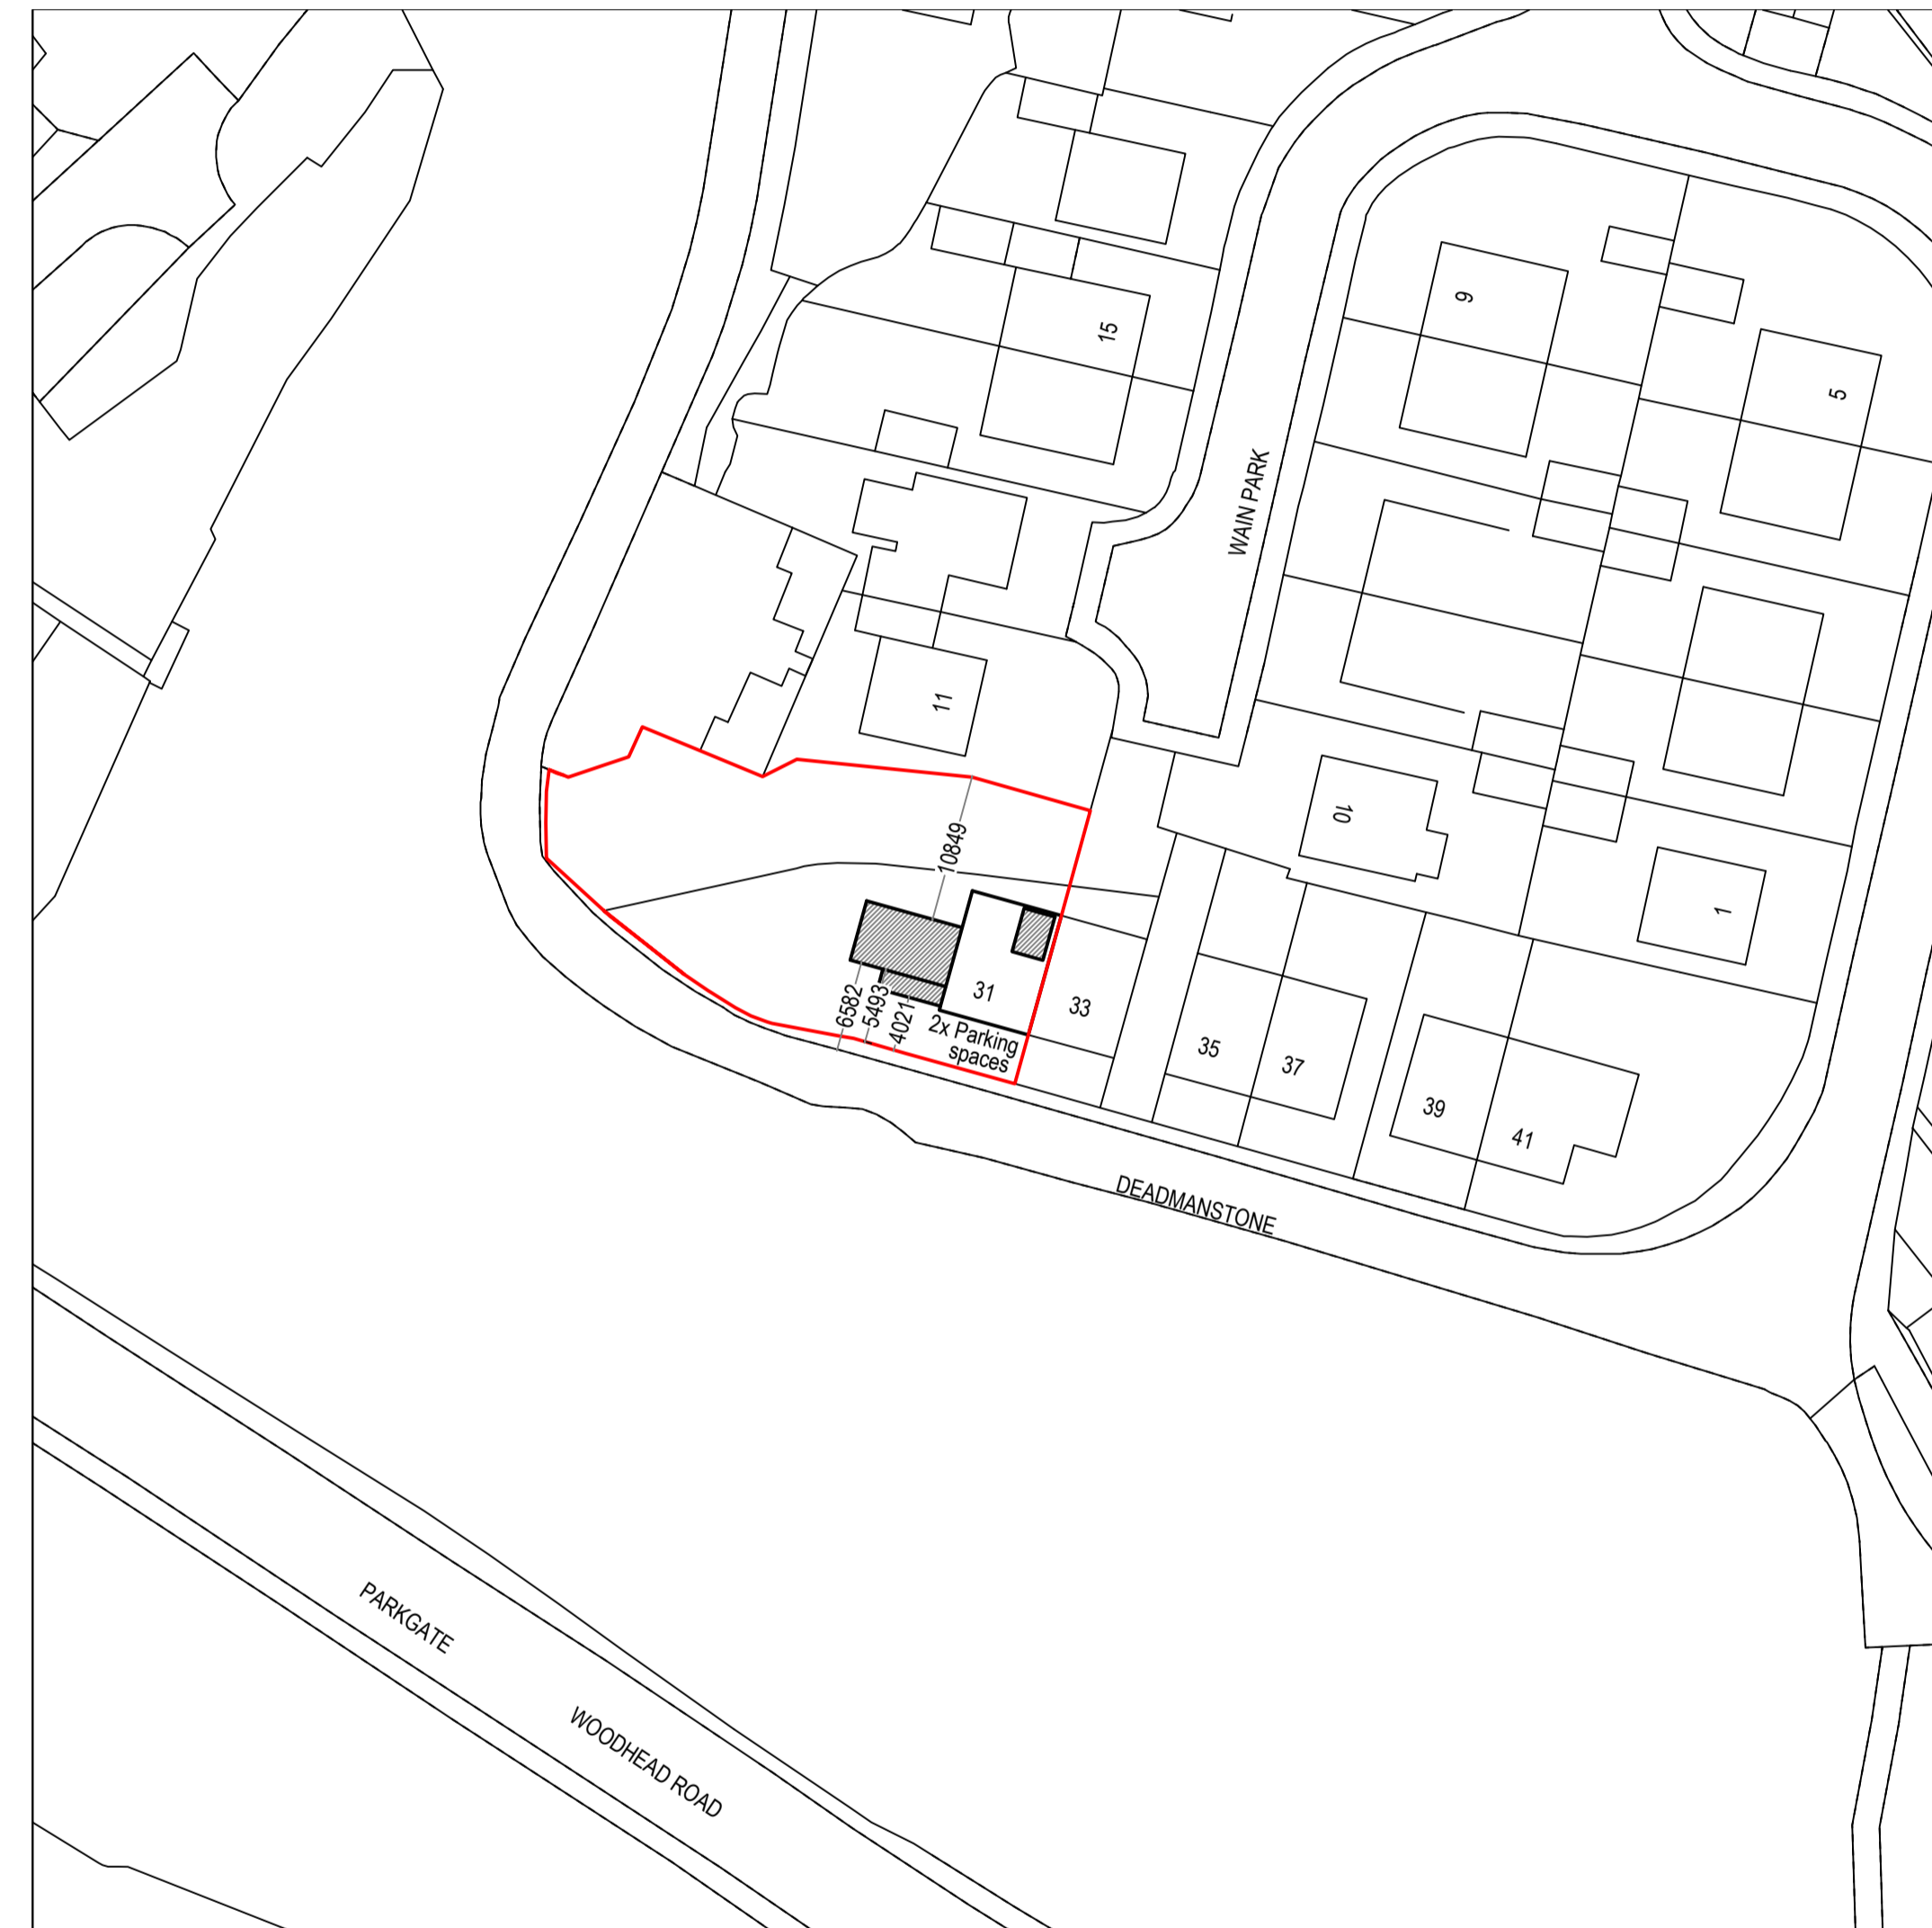

Location Plan

Scale 1:1250

© Crown Copyright and database rights 2025

OS 100047474

Existing Block Plan

Scale 1:500

© Crown Copyright and database rights 2025

OS 100047474

Proposed Block Plan

Scale 1:500

© Crown Copyright and database rights 2025

OS 100047474

ArkiPlan Architectural Ltd • Enquiries@ArkiPlan.co.uk
Lytchett House, 13 Freeland Park, Wareham Road, Poole, Dorset, BH16 6FA

| | | | |
|---------------------|--|--------------|---------------------------------------|
| Site | 31 Deadmanstone, Berry Brow, Huddersfield HD4 7QQ, UK | Date | 03.03.2026 |
| | | Sheet | 25-2628 D01 REV 06 |
| | | Job | New Extension Garage Conversion |
| Title Number | YWE7190,WYK731620, WYK839760 | Scale | 1:500, 1:1250 @A1, 1:1000, 1:2500 @A3 |
| | | Title | As Shown |