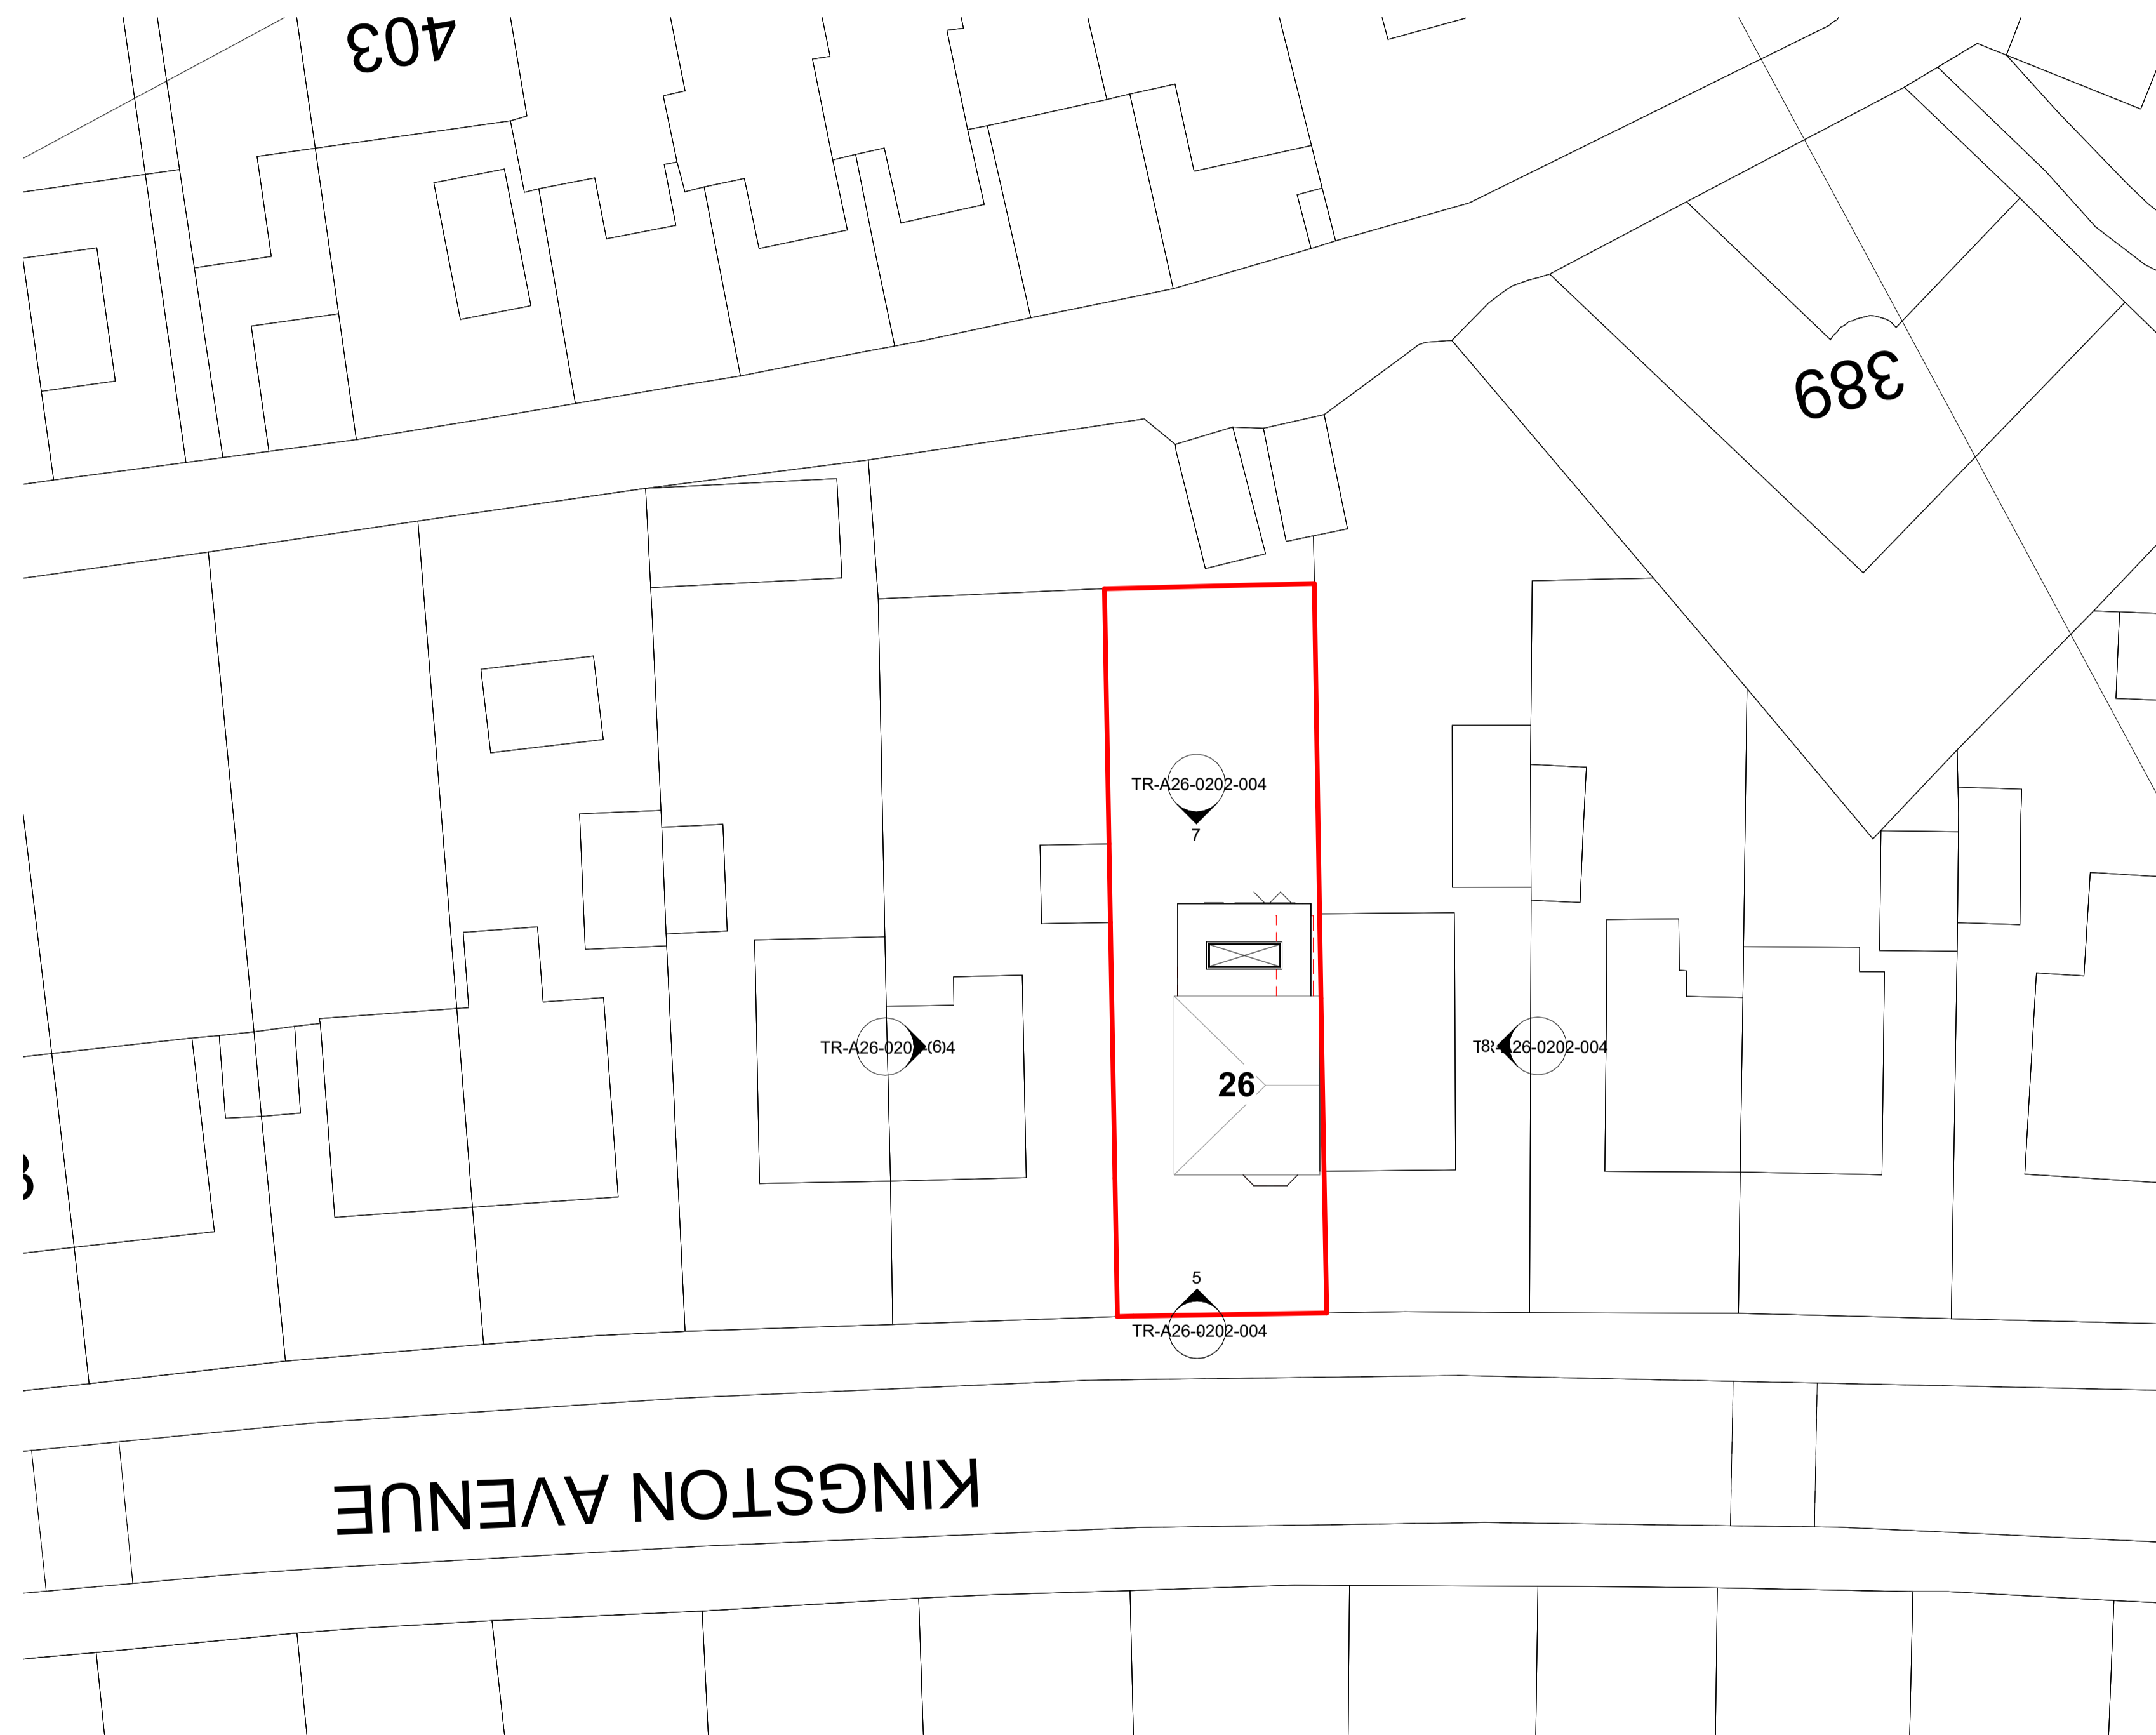

**Location Plan**  
1 : 1250

**Proposed Site Plan**  
1 : 200

**Note:**  
All Dimensions Are Approximate  
And TBC On Site By Contractor

**Project Name**  
26 Kingston Avenue, Huddersfield, HD5 9HH

Drawing Title:  
Location & Proposed Site Plan-Option 1

Drawing Number: TR-A26-0202-003  
Scale: As indicated@A1

Date: 03/03/26  
Revision: 1

Drawn By: AM  
Checked by: JA

Reason For Issue:  
Planning