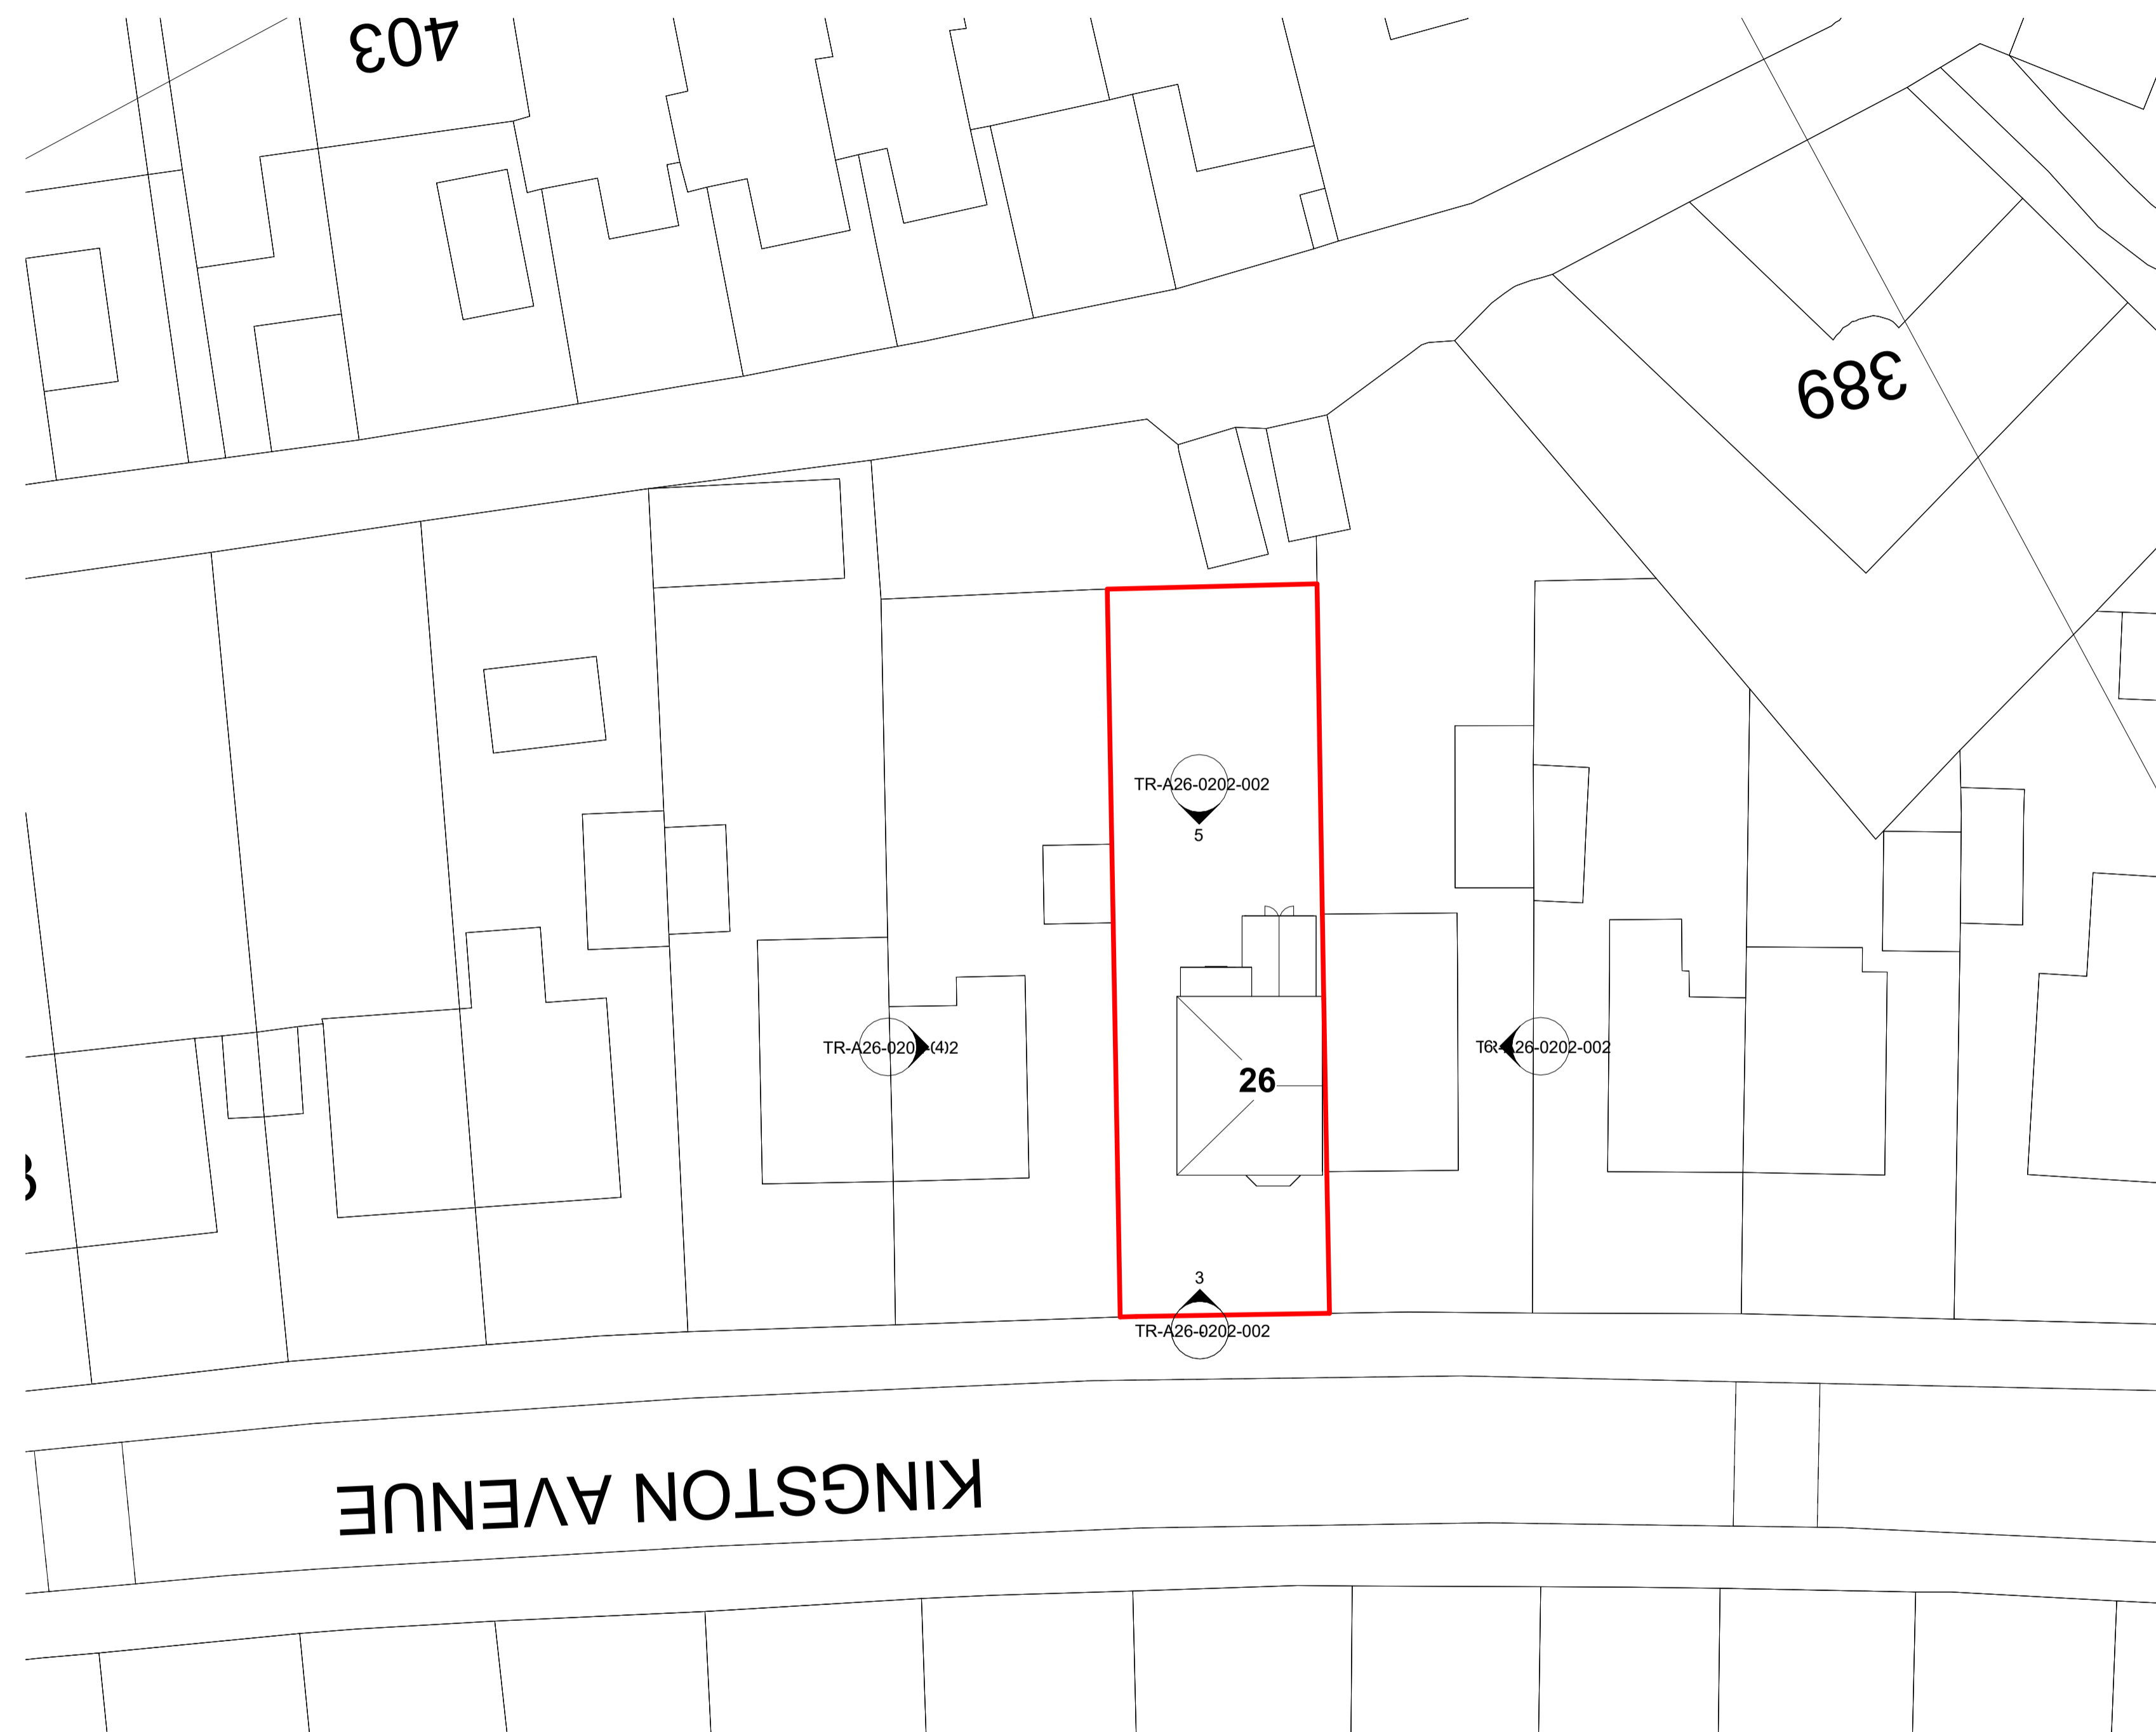

Location Plan
1 : 1250

Existing Site Plan
1 : 200

Note:
All Dimensions Are Approximate
And TBC On Site By Contractor

Project Name
26 Kingston Avenue, Huddersfield, HD5 9HH

Drawing Title:
Location & Existing Site Plan-Option 1

Drawing Number: TR-A26-0202-001
Scale: As indicated@A1

Date: 03/03/26
Revision: 1

Drawn By: AM
Checked by: JA

Reason For Issue:
Planning