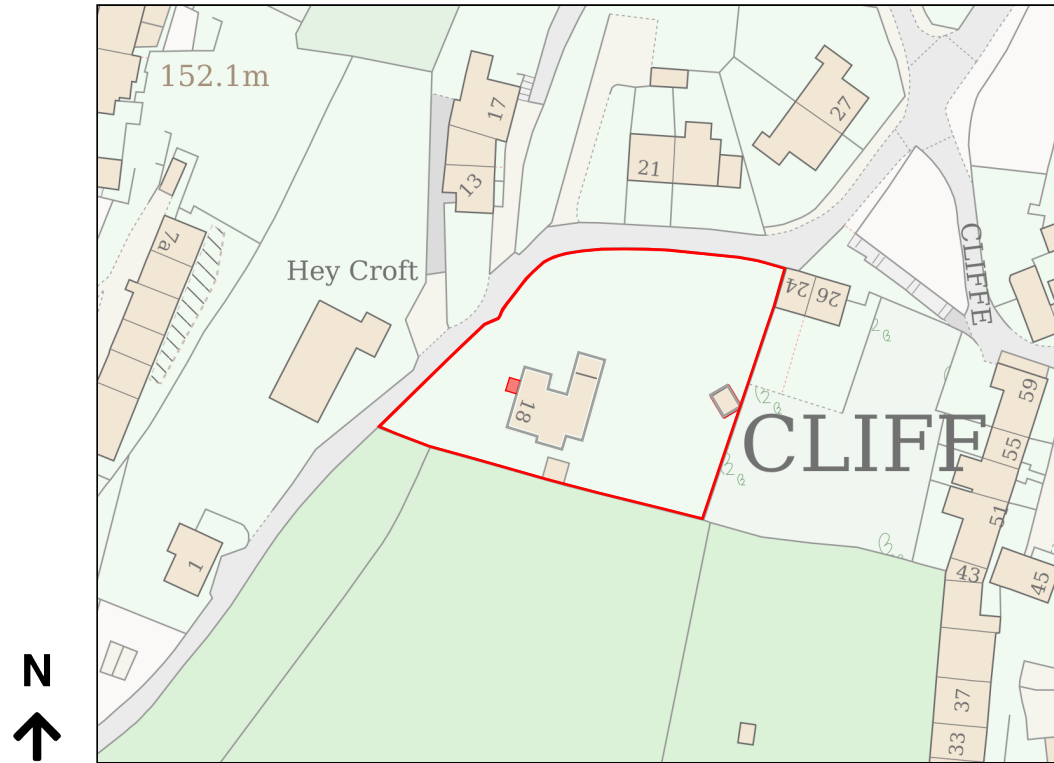

Location Plan

Site Address: 18, Cliff Lane, Holmfirth, HD9 1XE

Date Produced: 16-Mar-2026

Scale: 1:1250 @A4

Planning Portal Reference: PP-14783431v1