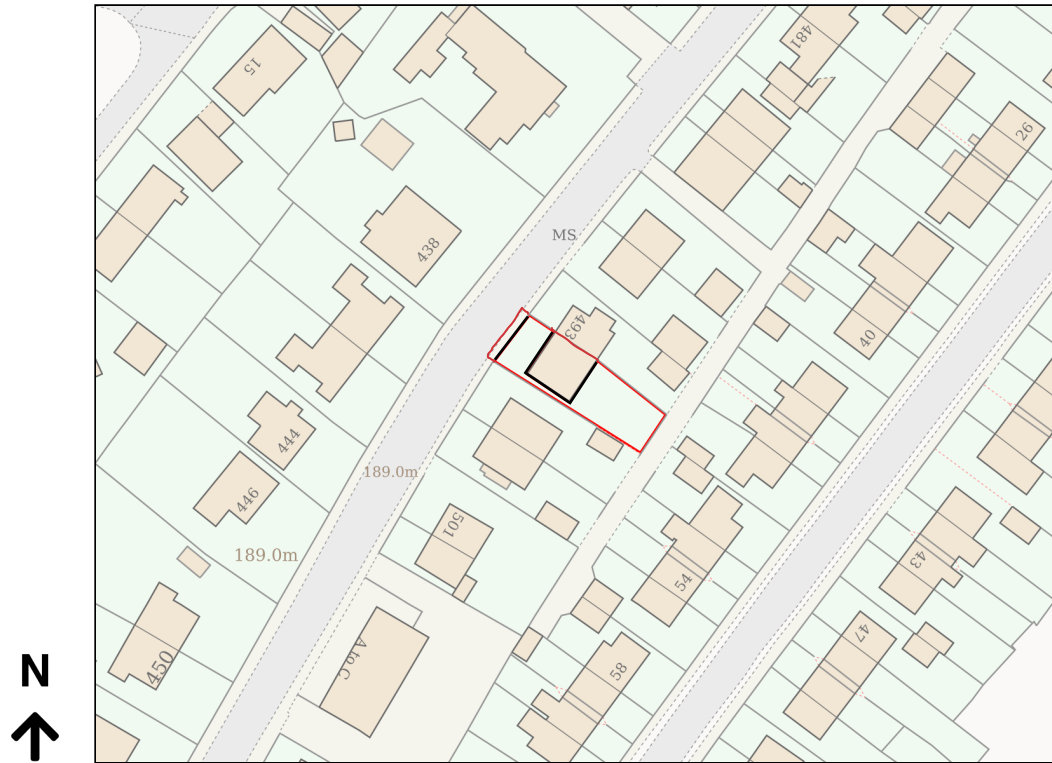

# Location Plan

Site Address: 495, Blackmoorfoot Road, Crosland Moor, Huddersfield, HD4 5NR

Date Produced: 16-Mar-2026

Scale: 1:1250 @A4

Planning Portal Reference: PP-14778495v1