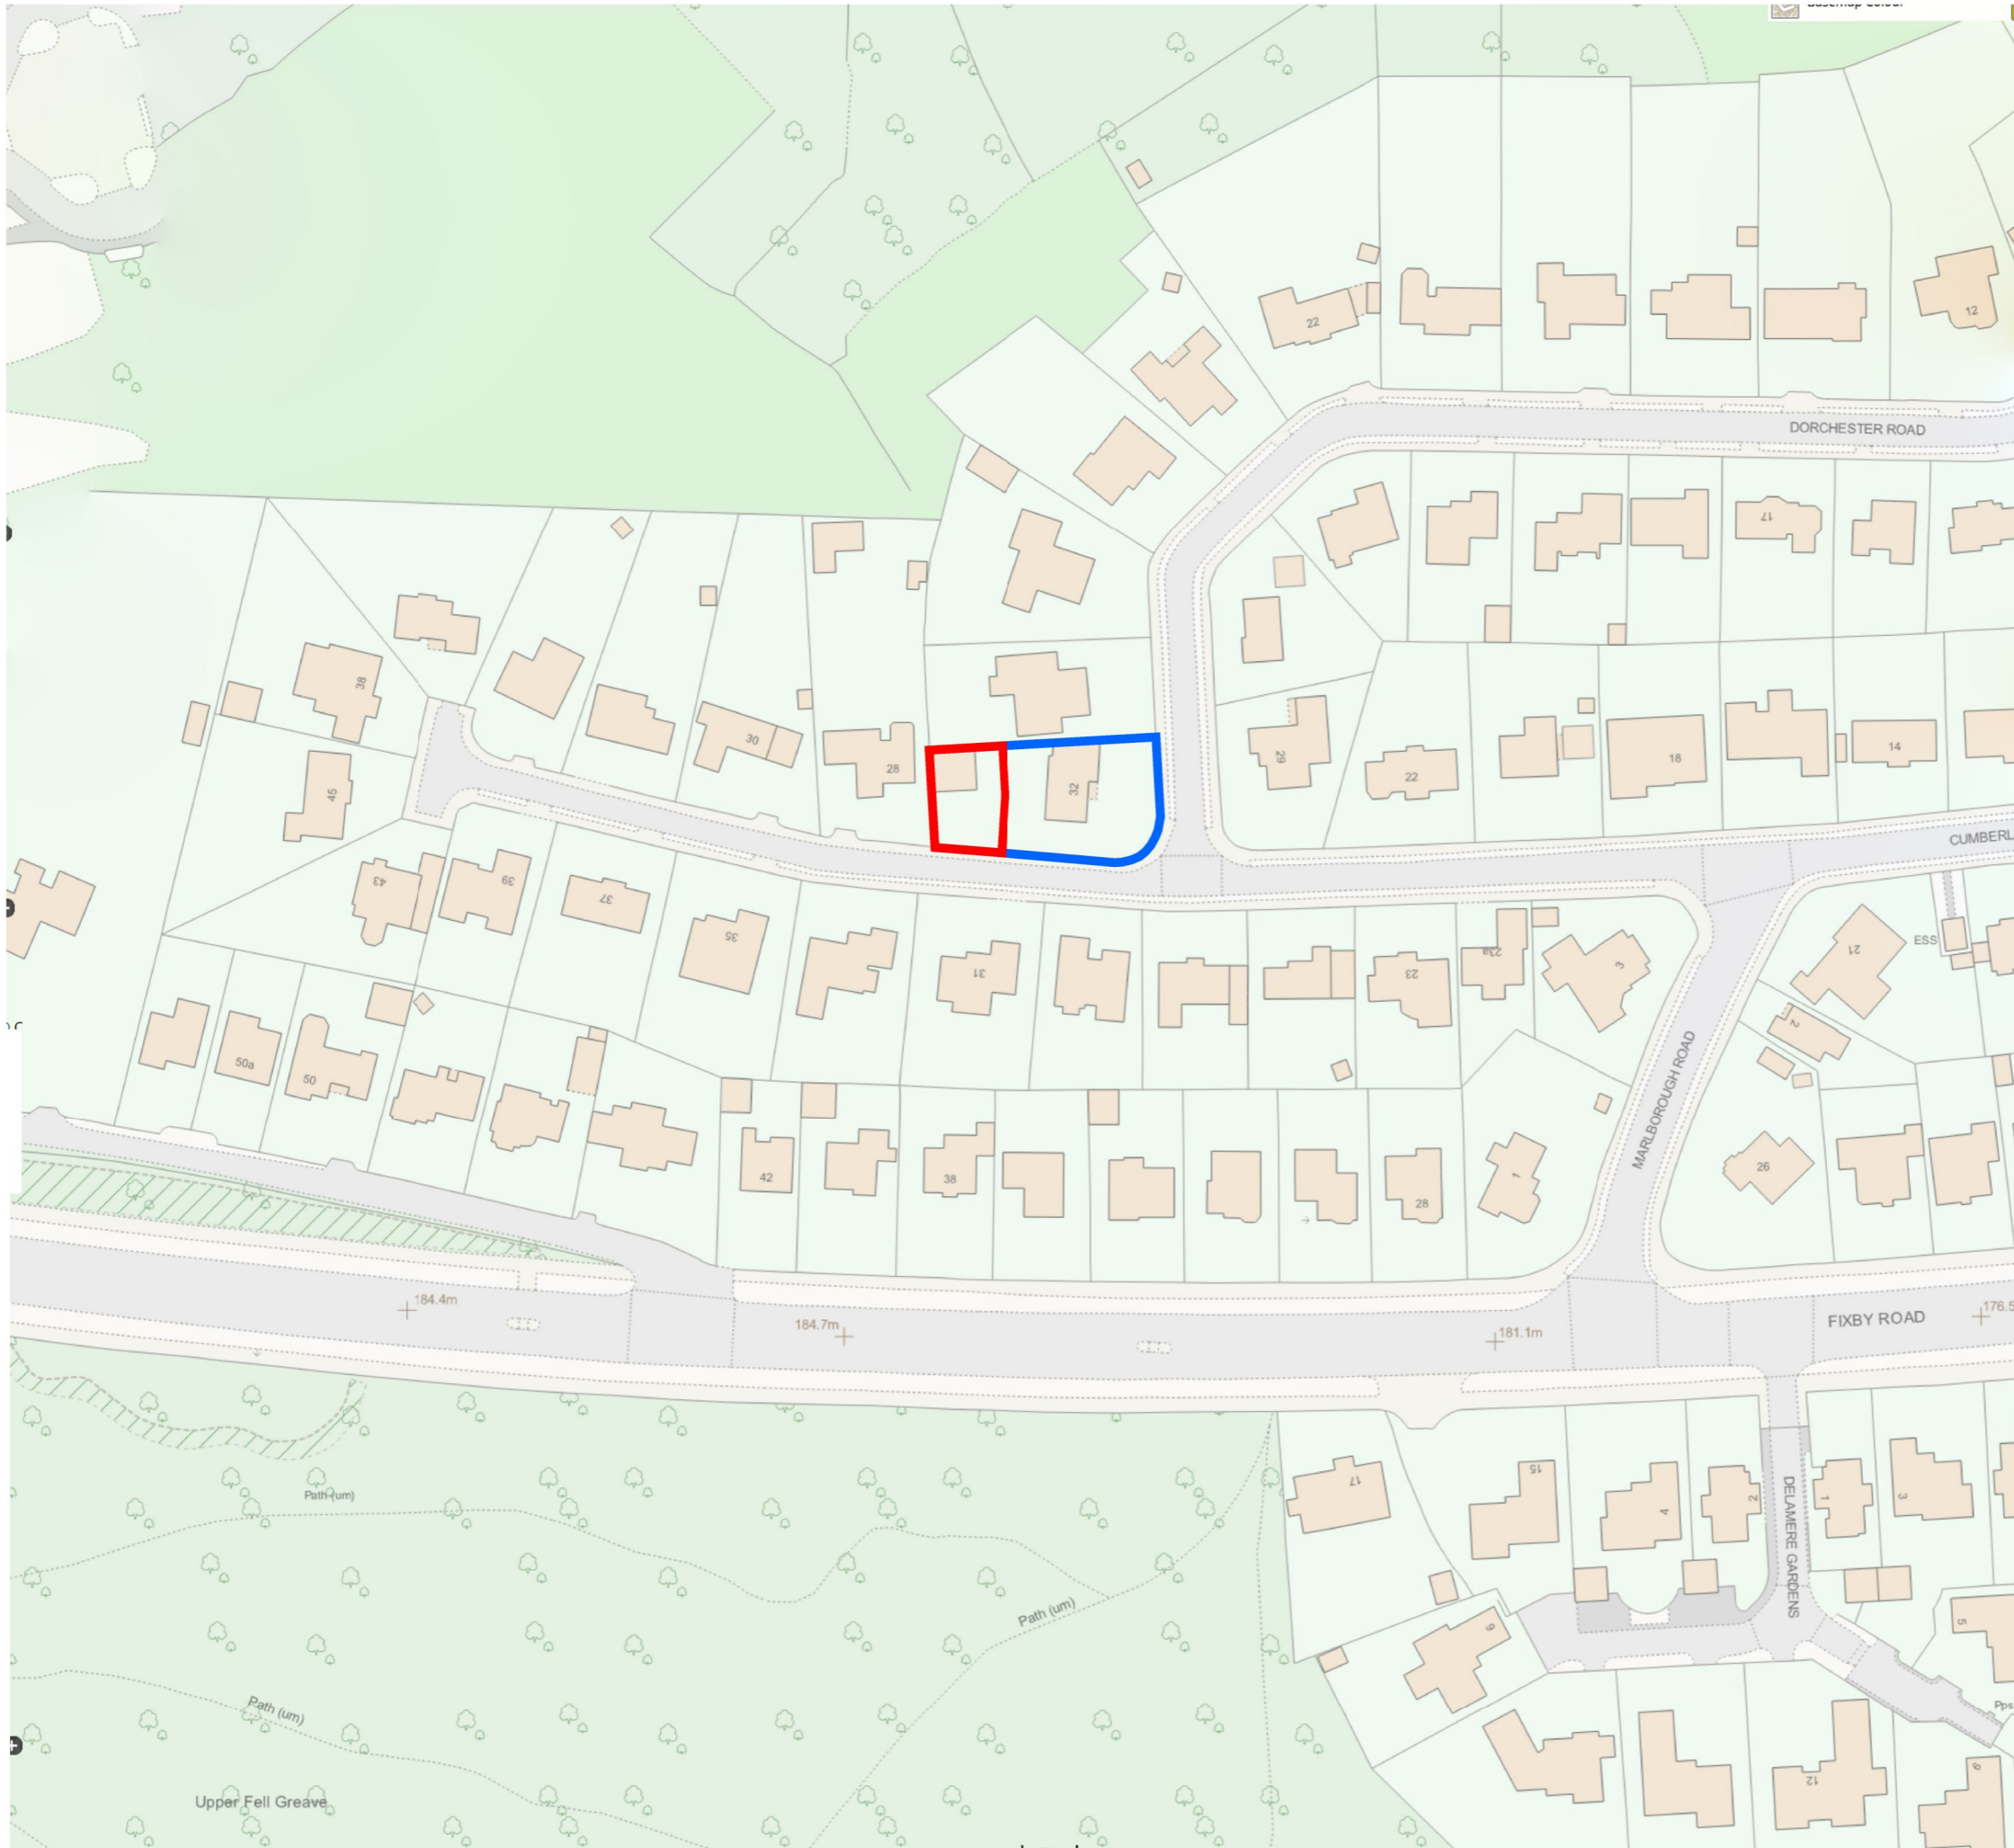

THIS DRAWING OR DISK AND THE WORKS
DEPICTED ARE THE COPYRIGHT OF
MELROSE DESIGN STUDIO LTD AND MAY
NOT BE REPRODUCED OR AMENDED,
EXCEPT BY WRITTEN PERMISSION. NO
LIABILITY WILL BE ACCEPTED FOR ANY
AMENDMENTS MADE BY OTHER PERSONS.

DORCHESTER RD

MELROSE design STUDIO

MELROSE DESIGN STUDIO LTD
63 MELROSE AVENUE
SUTTON COLDFIELD
B73 6NS

T | 0121 355 8237 M | 0795 2006031
E | MELROSEDESIGNSTUDIO@OUTLOOK.COM

CLIENT

FEHIM KAYA

PROJECT

**32 DORCHESTER ROAD
HUDDERSFIELD**

TITLE

LOCATION PLAN

SCALE AT A3

1:1250

DRAWING NO.

REVISION

M09.001.0