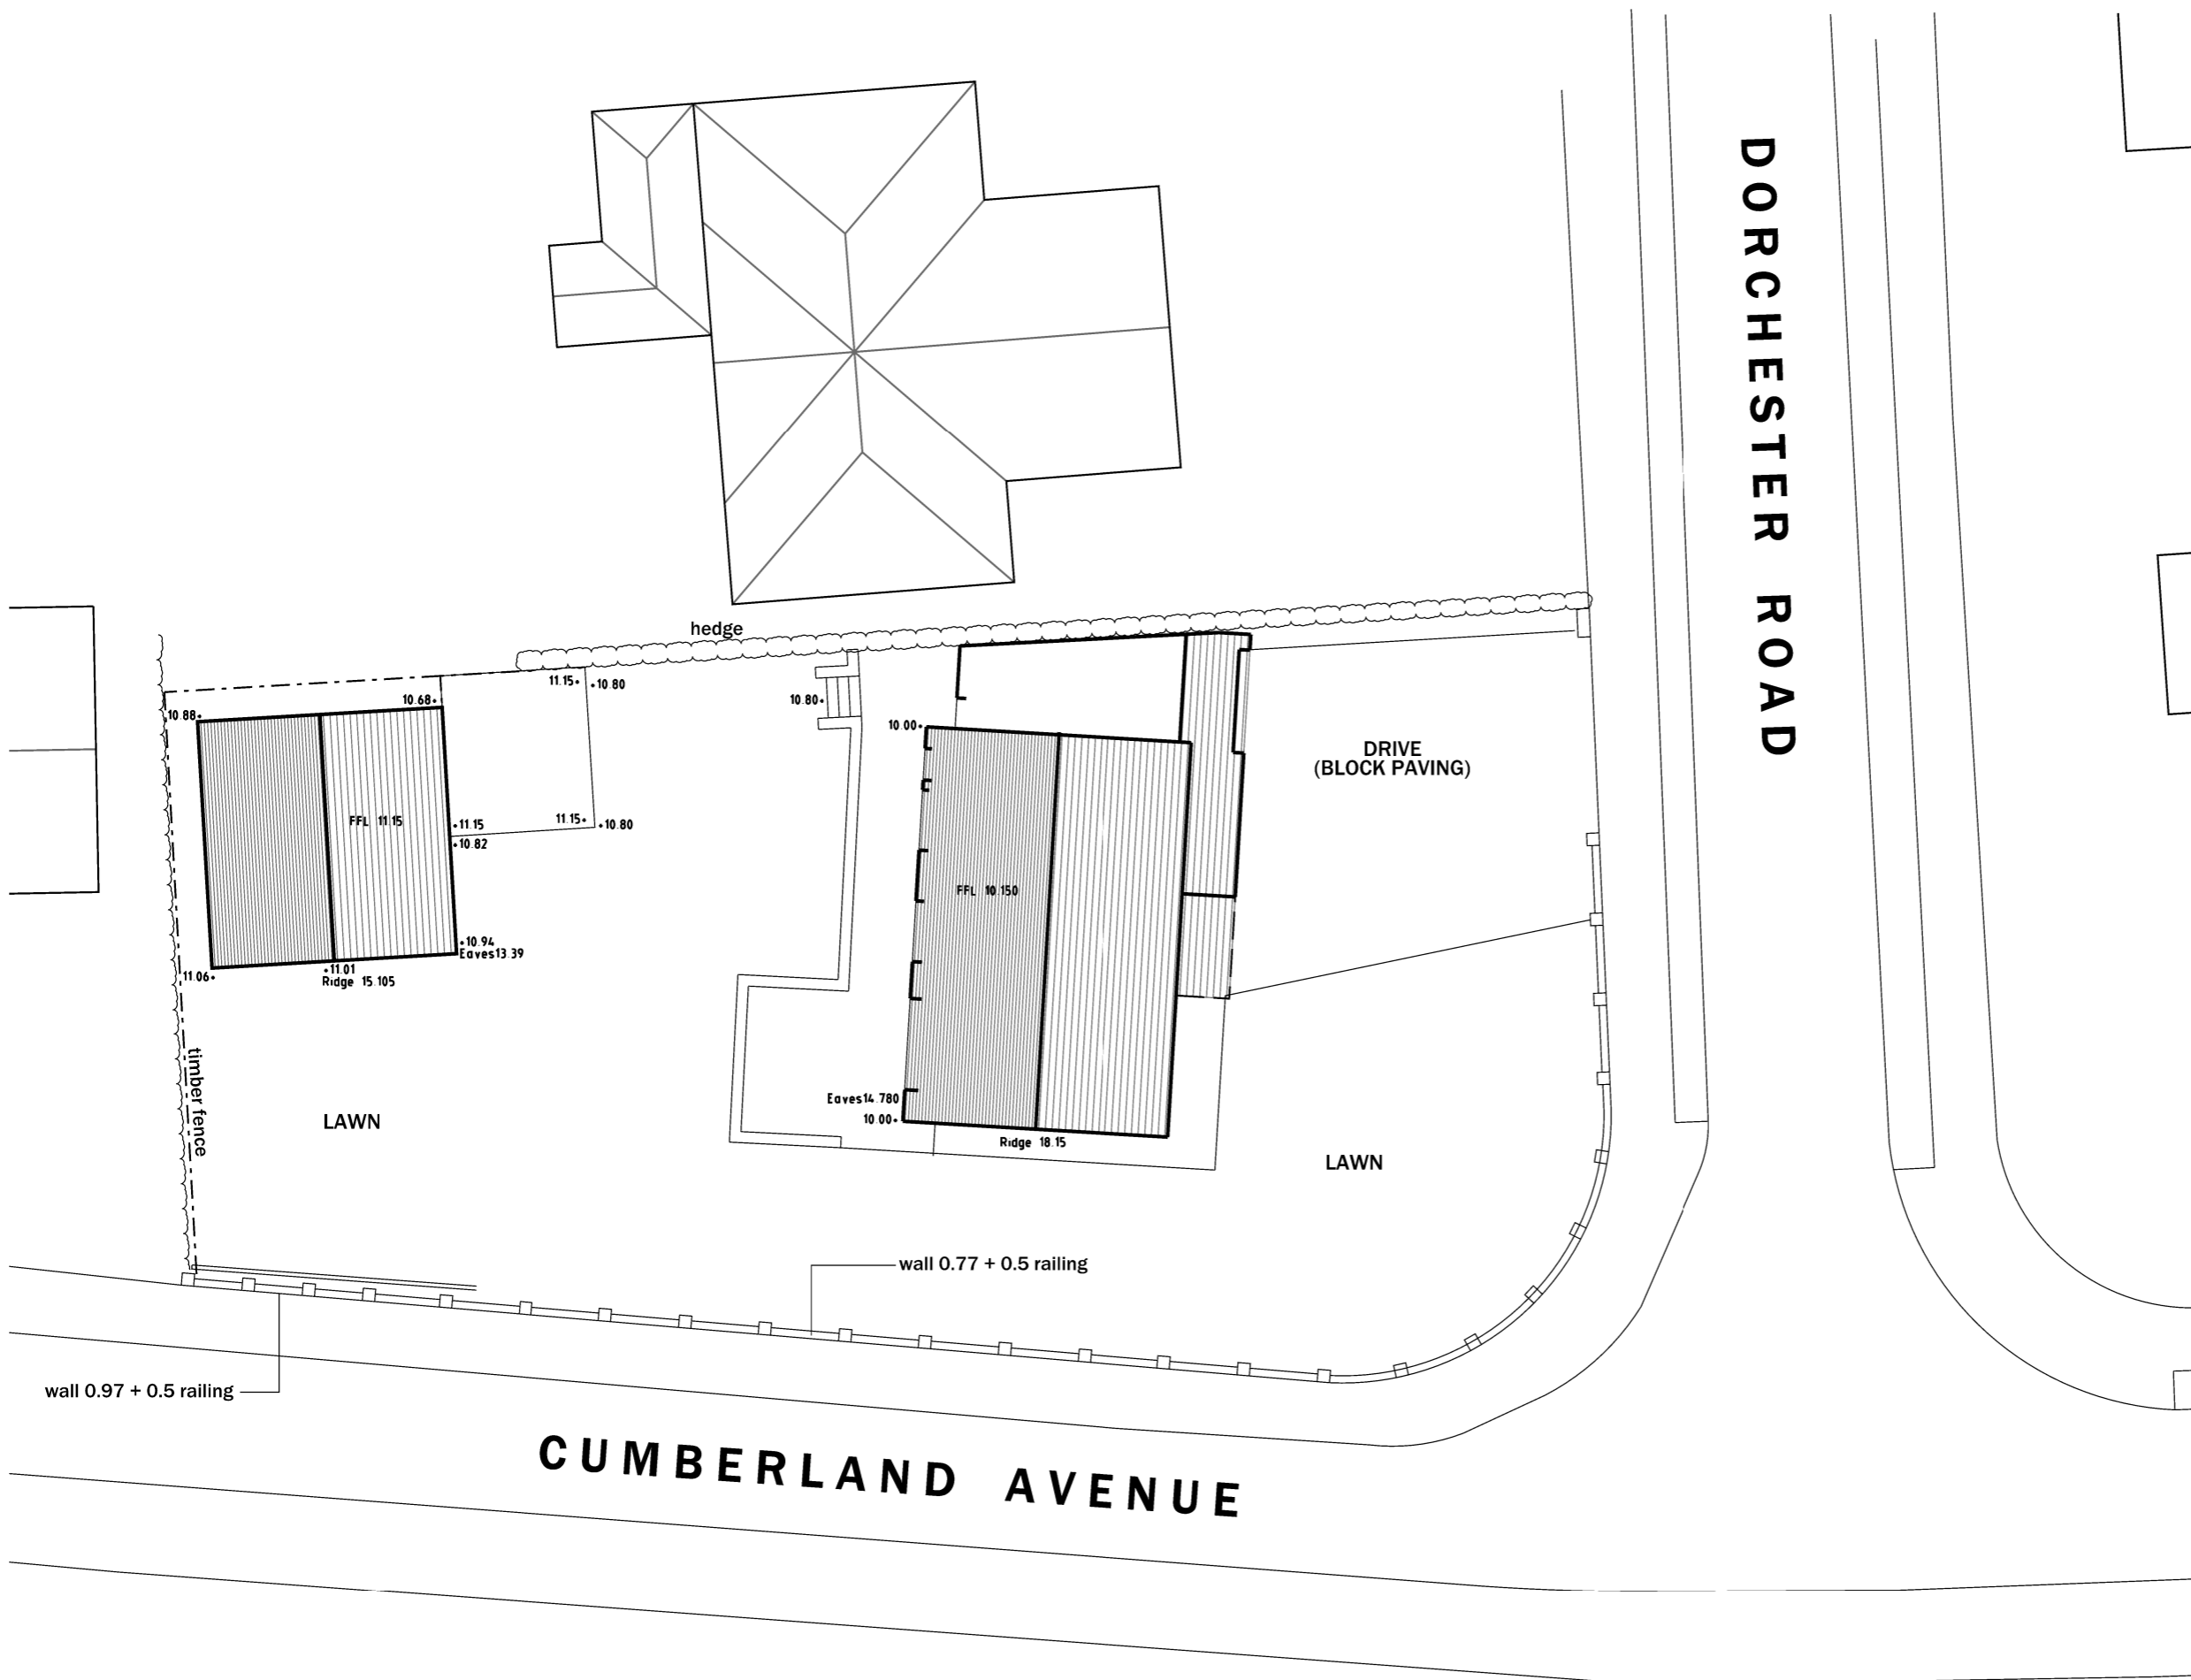

THIS DRAWING OR DISK AND THE WORKS
DEPICTED ARE THE COPYRIGHT OF
MELROSE DESIGN STUDIO LTD AND MAY
NOT BE REPRODUCED OR AMENDED,
EXCEPT BY WRITTEN PERMISSION. NO
LIABILITY WILL BE ACCEPTED FOR ANY
AMENDMENTS MADE BY OTHER PERSONS.

DORCHESTER RD

DORCHESTER ROAD

A	UPDATED TO SURVEY INFORMATION	23/10/25

MELROSE design STUDIO

MELROSE DESIGN STUDIO LTD
63 MELROSE AVENUE
SUTTON COLDFIELD
B73 6NS

T | 0121 355 8237 M | 0795 2006031
E | MELROSEDESIGNSTUDIO@OUTLOOK.COM

CLIENT
FEHIM KAYA

PROJECT
**32 DORCHESTER ROAD
HUDDERSFIELD**

TITLE
EXISTING BLOCK PLAN

SCALE AT A3 1:200

DRAWING NO. REVISION

M09.002.A