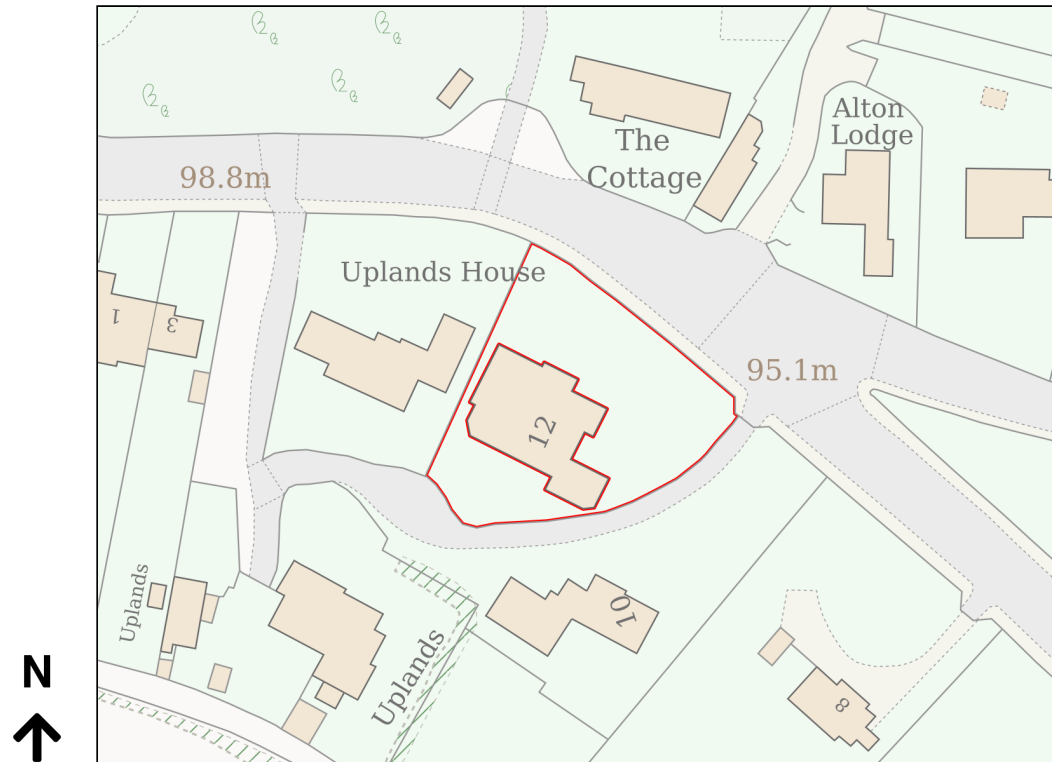

Location Plan

Site Address: Uplands View, 12, Heaton Road, Upper Batley, Batley, WF17 0AT

Date Produced: 12-Mar-2026

Scale: 1:1250 @A4

Planning Portal Reference: PP-14774692v1