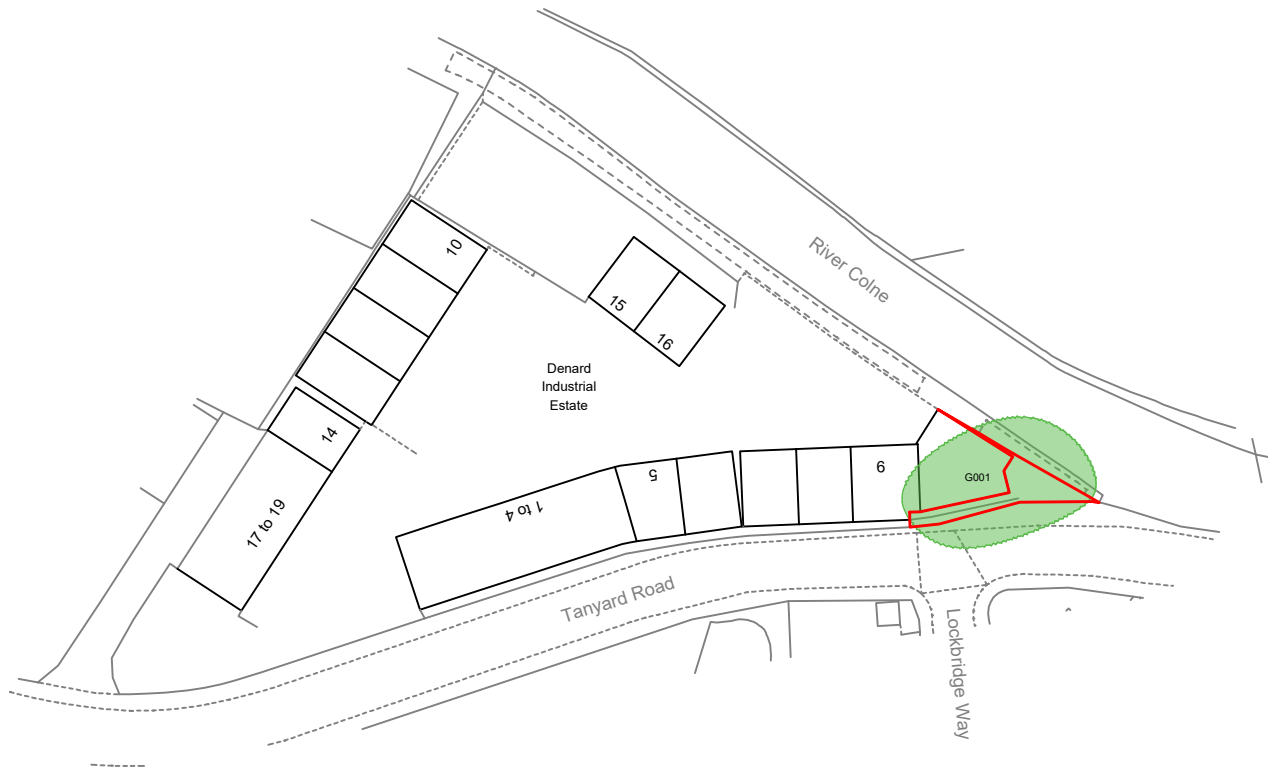

# Tree Plan

<b>Site name:</b>	Denard Industrial Estate, Tanyard Rd, Milnsbridge, Huddersfield HD3 4NB
<b>Drawing Number:</b>	WC-508.1a
<b>Client:</b>	Marcus Whitworth
<b>Revision:</b>	A
<b>Drawn By:</b>	Jack Delaney
<b>Date:</b>	5th March 2026
<b>Scale:</b>	1:1,000 @ A4

<b>Map Key:</b>	
	Groups of trees
	Site boundaries

Woodsage Consulting Ltd