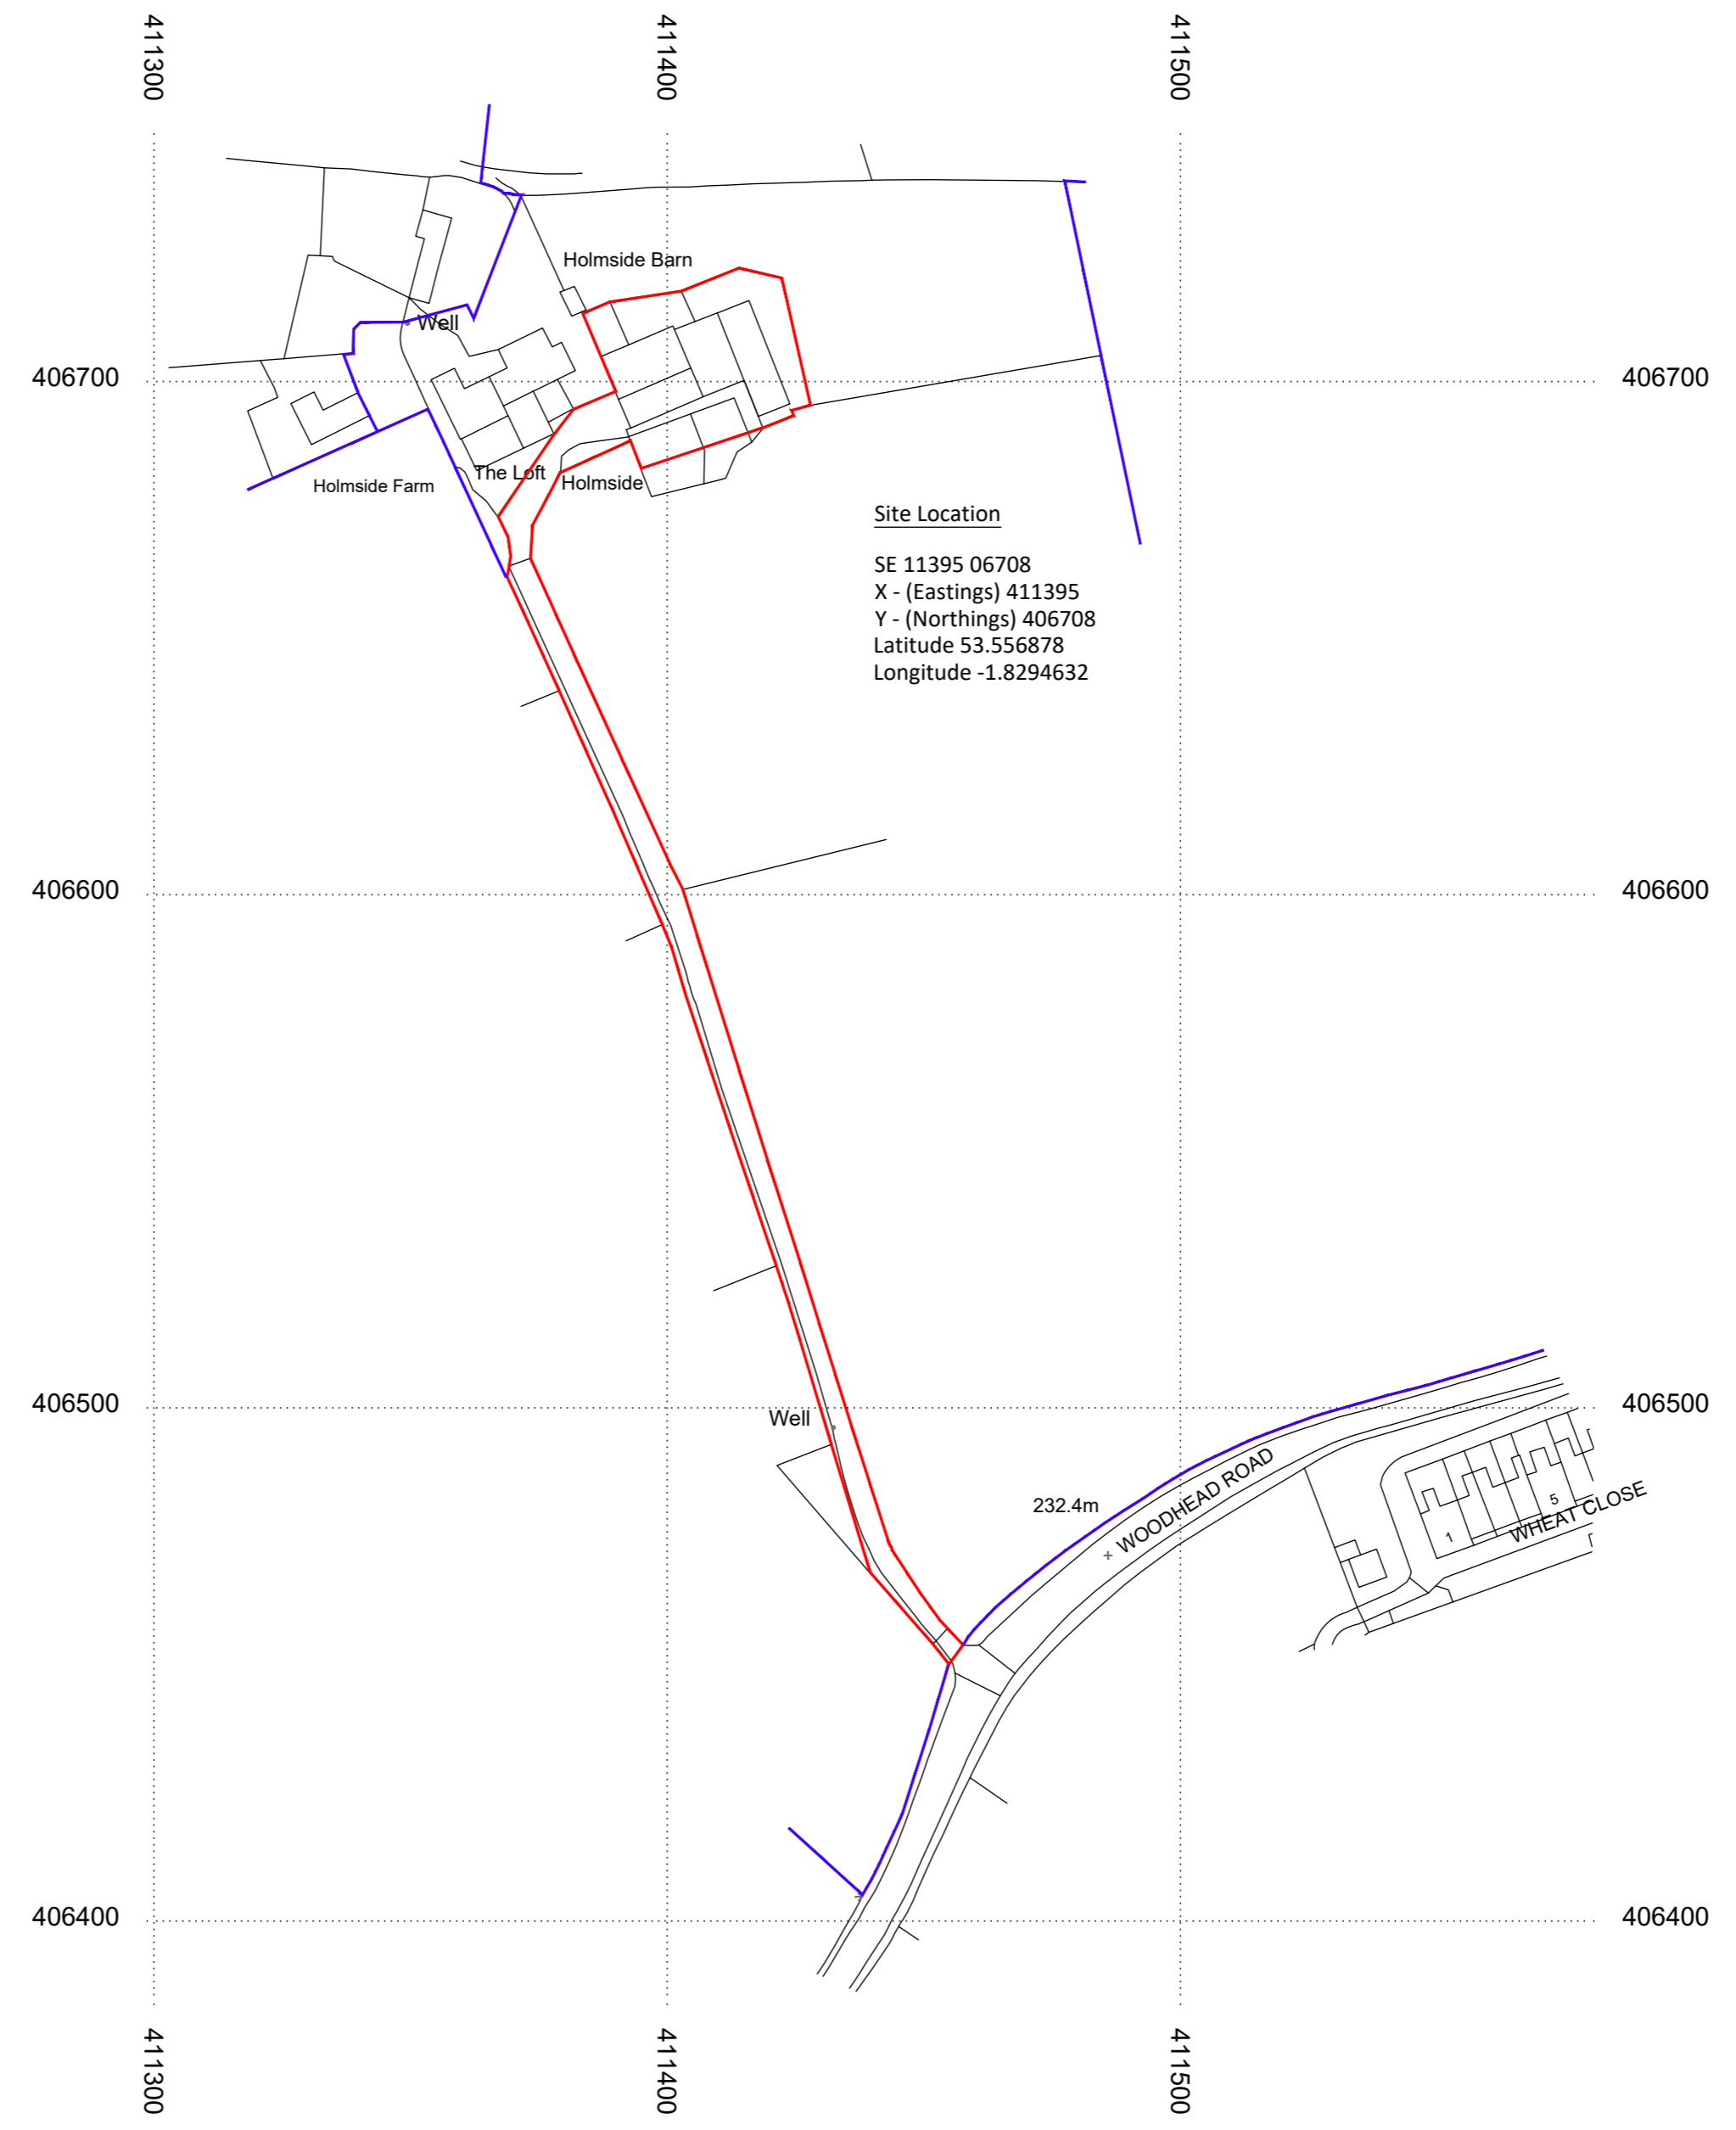

Project
Demolition of Buildings and Erection of Detached Dwelling at Holmside Farm, Holme, Holmfirth, HD9 2RX.
Client

Mr & Mrs J Green

Drawing Title/Issue

Location Plan

scale 1:1250 date 10/2025 sheet size A2 dwg. no. 25/1260/01a

Site Location
SE 11395 06708
X - (Eastings) 411395
Y - (Northings) 406708
Latitude 53.556878
Longitude -1.8294632

© Crown copyright 2025 Ordnance Survey 100053143