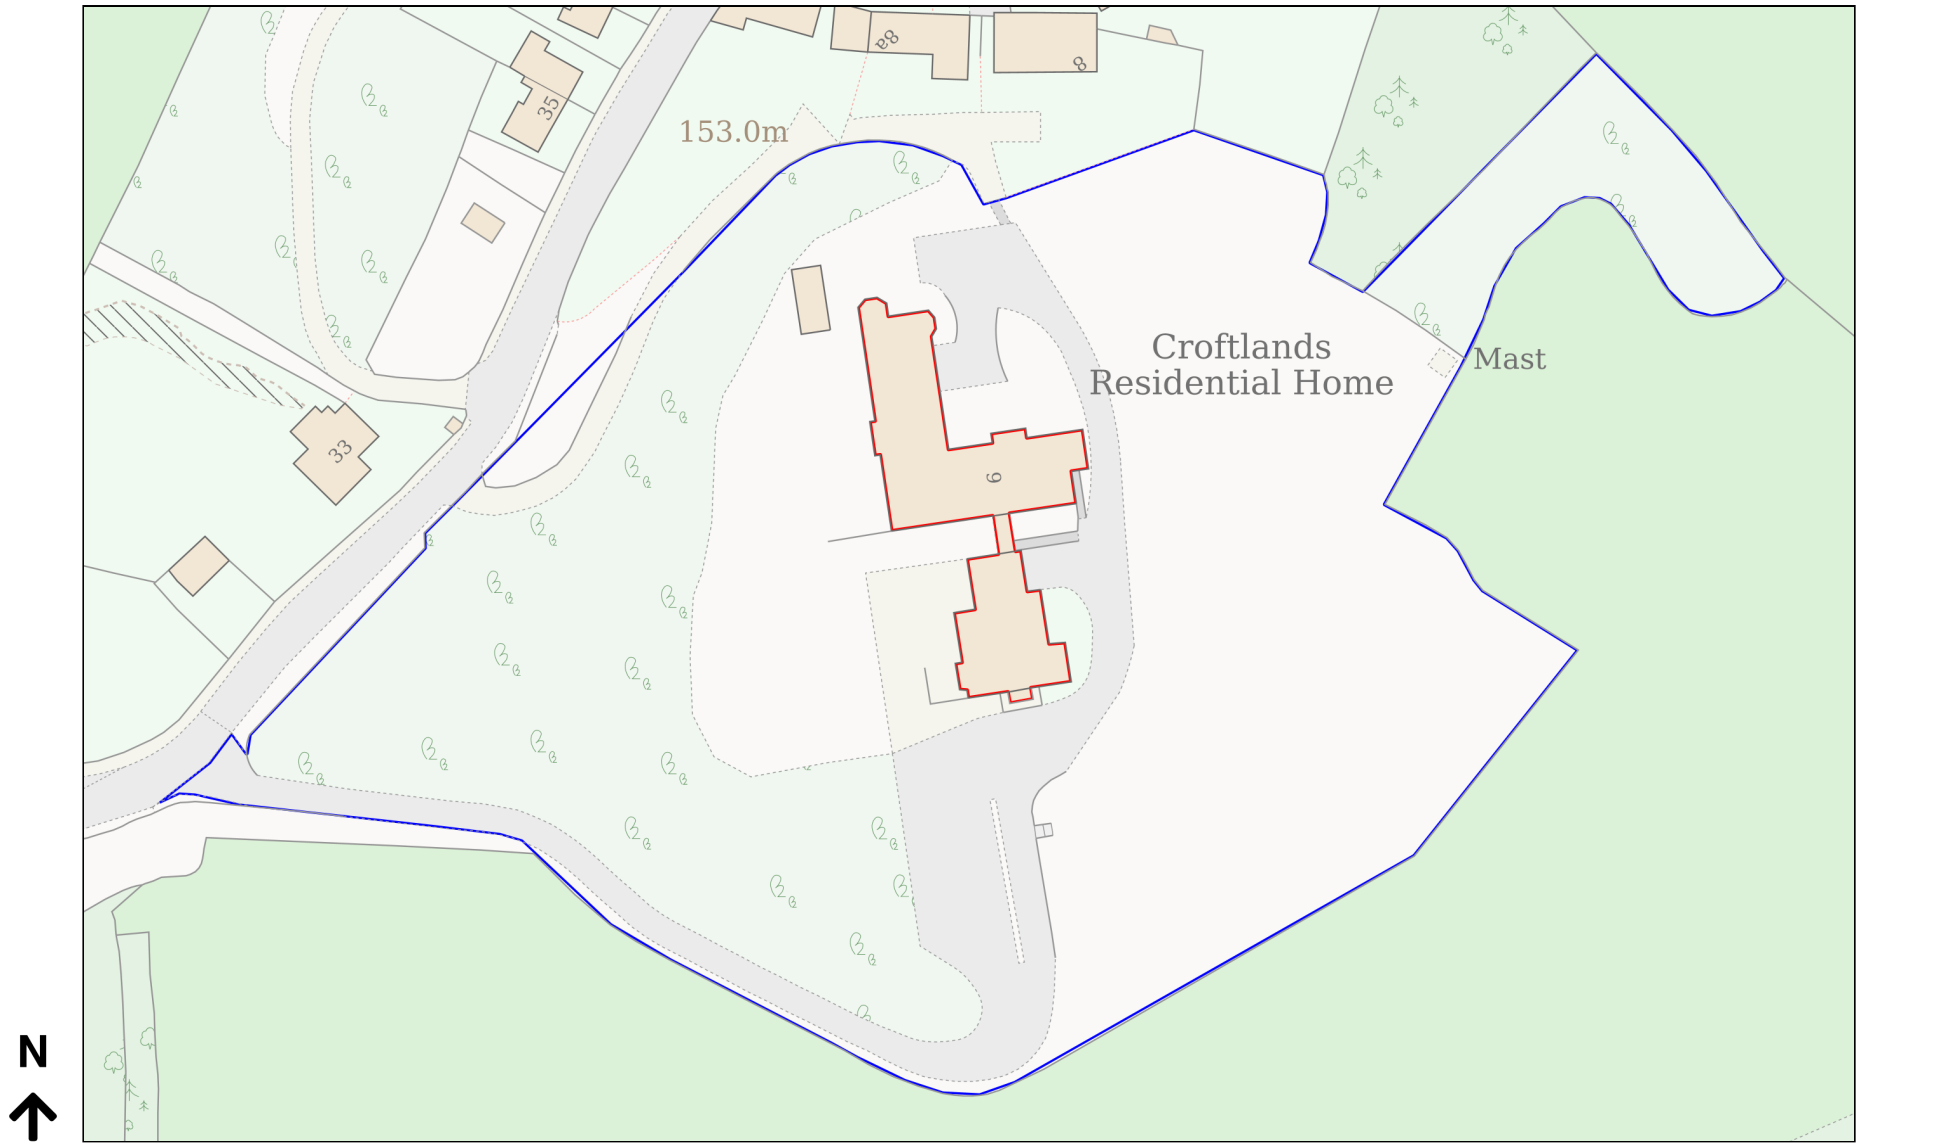

Location Plan

Site Address: Croftlands Residential Home, 6, Turnshaw Road, Kirkburton, Huddersfield, HD8 0TH

Date Produced: 24-Feb-2026

Scale: 1:1250 @A4

Planning Portal Reference: PP-14339427v1