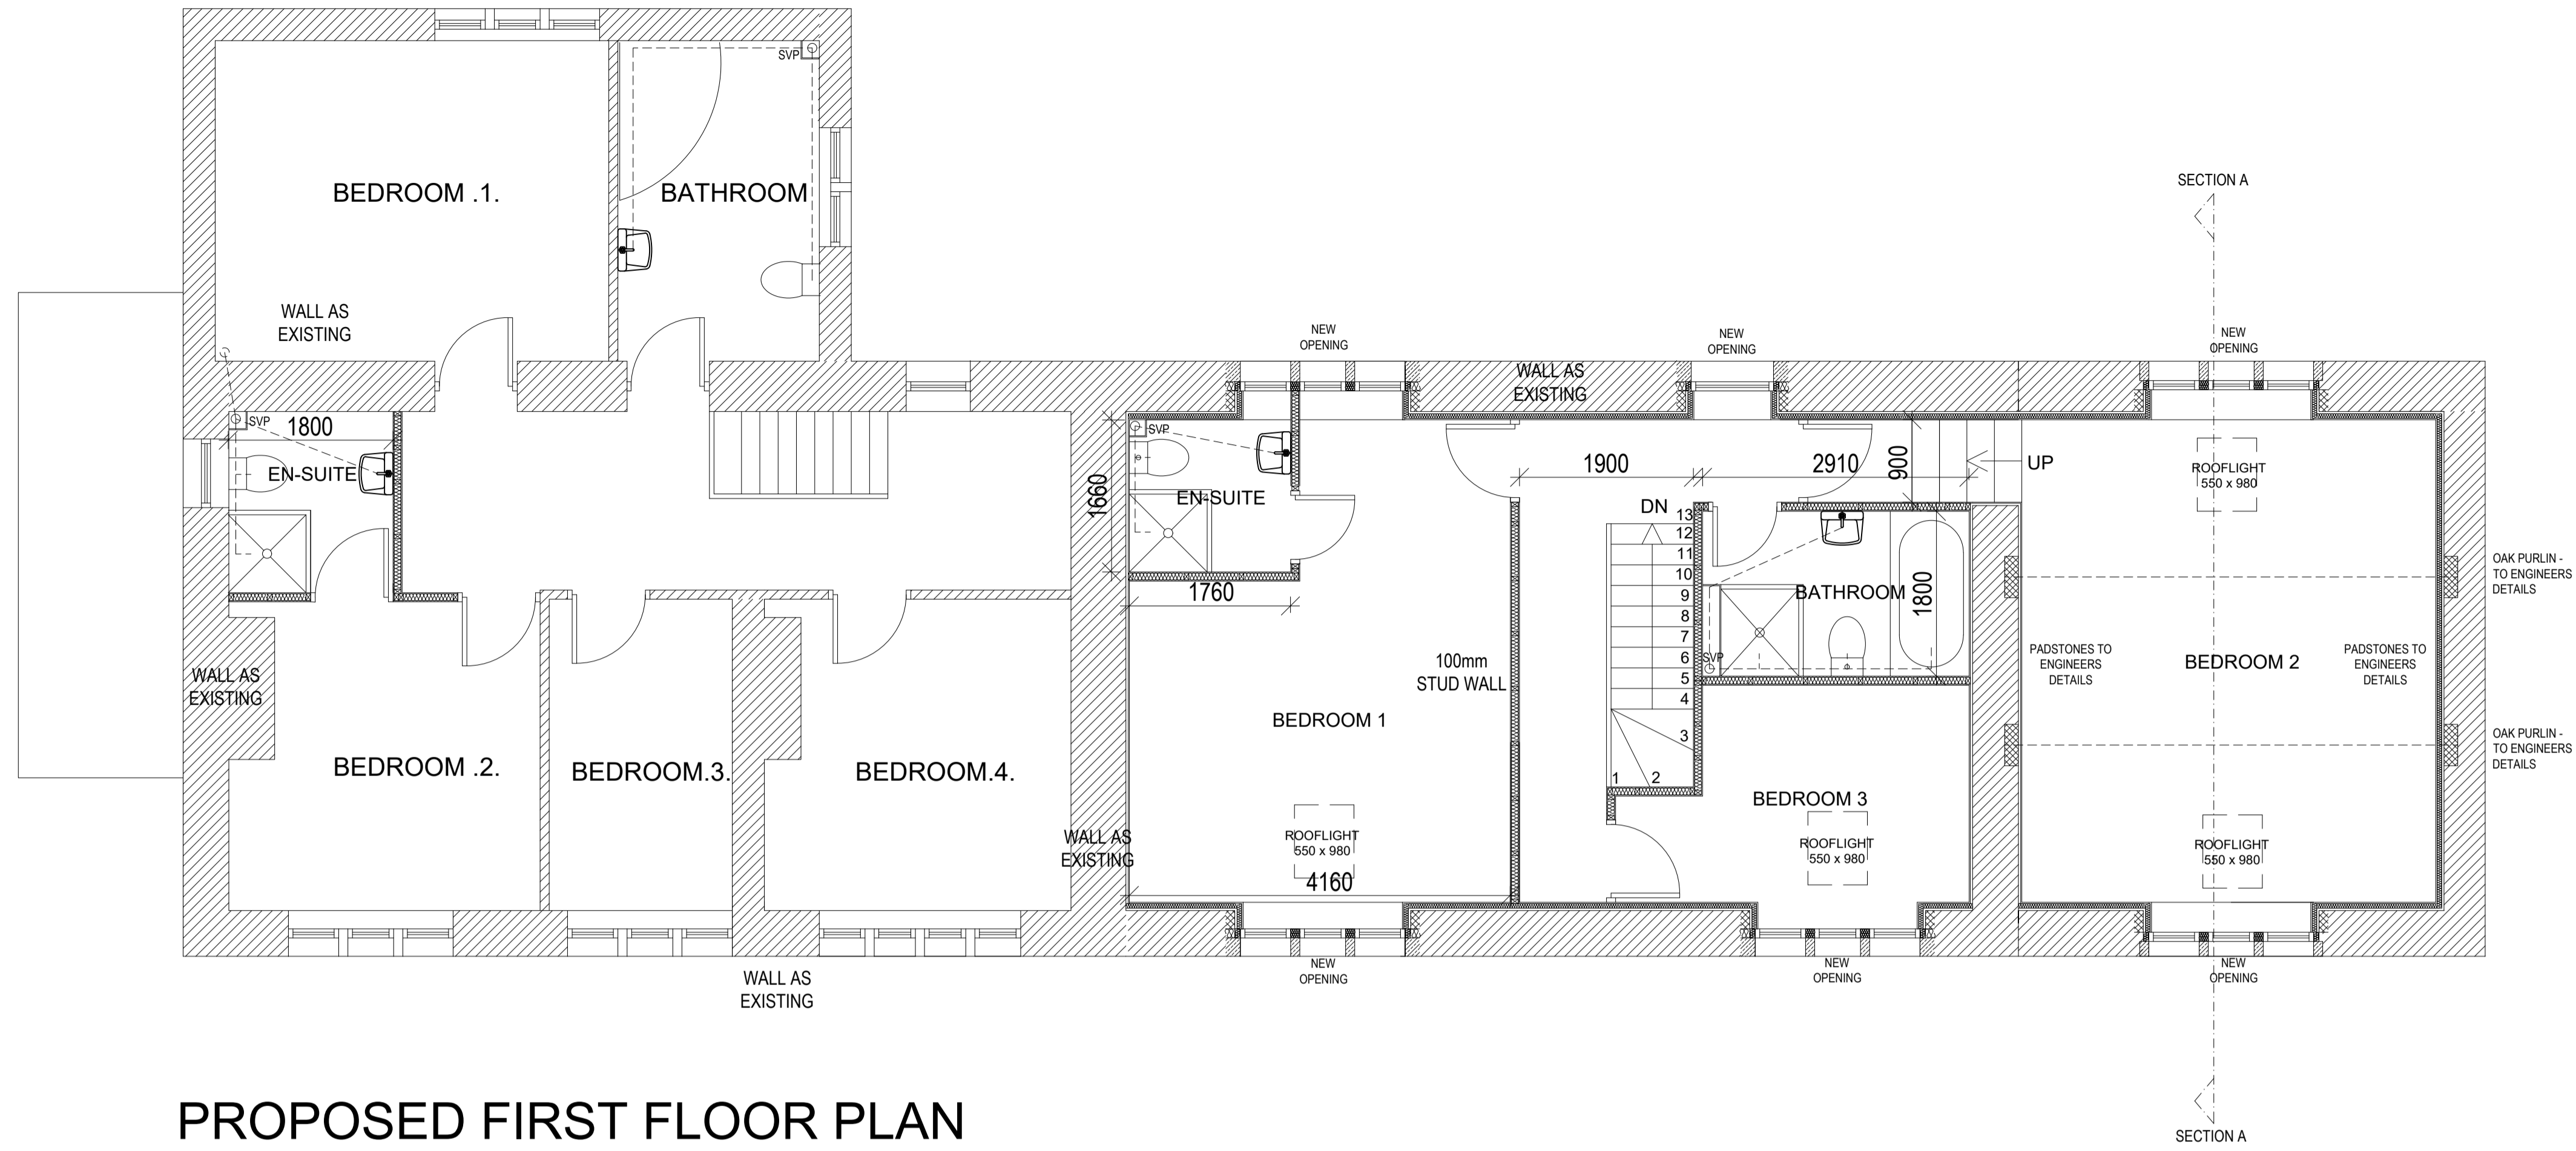

NORTHERN DESIGN (OLDHAM)
 Chartered Architects

17 STATION LANE
 GROTTON
 OLDHAM
 OL4 5QY
 TEL. 07753859616

CLIENT			
MR & MRS L ROBERTS			
PROJECT			
PROPOSED BARN CONVERSION NETHERWOOD FARM MARSDEN			
DRAWING TITLE			
PROPOSED DETAILED PLANS			
Rev.	Notes	Date	Drawn
A	RESUBMISSION	01.26	A.D.
SCALE			
1:50 AT A1		07/20	MG
PROJECT No.	DRAWING No.	Rev.	
1730	03	A	