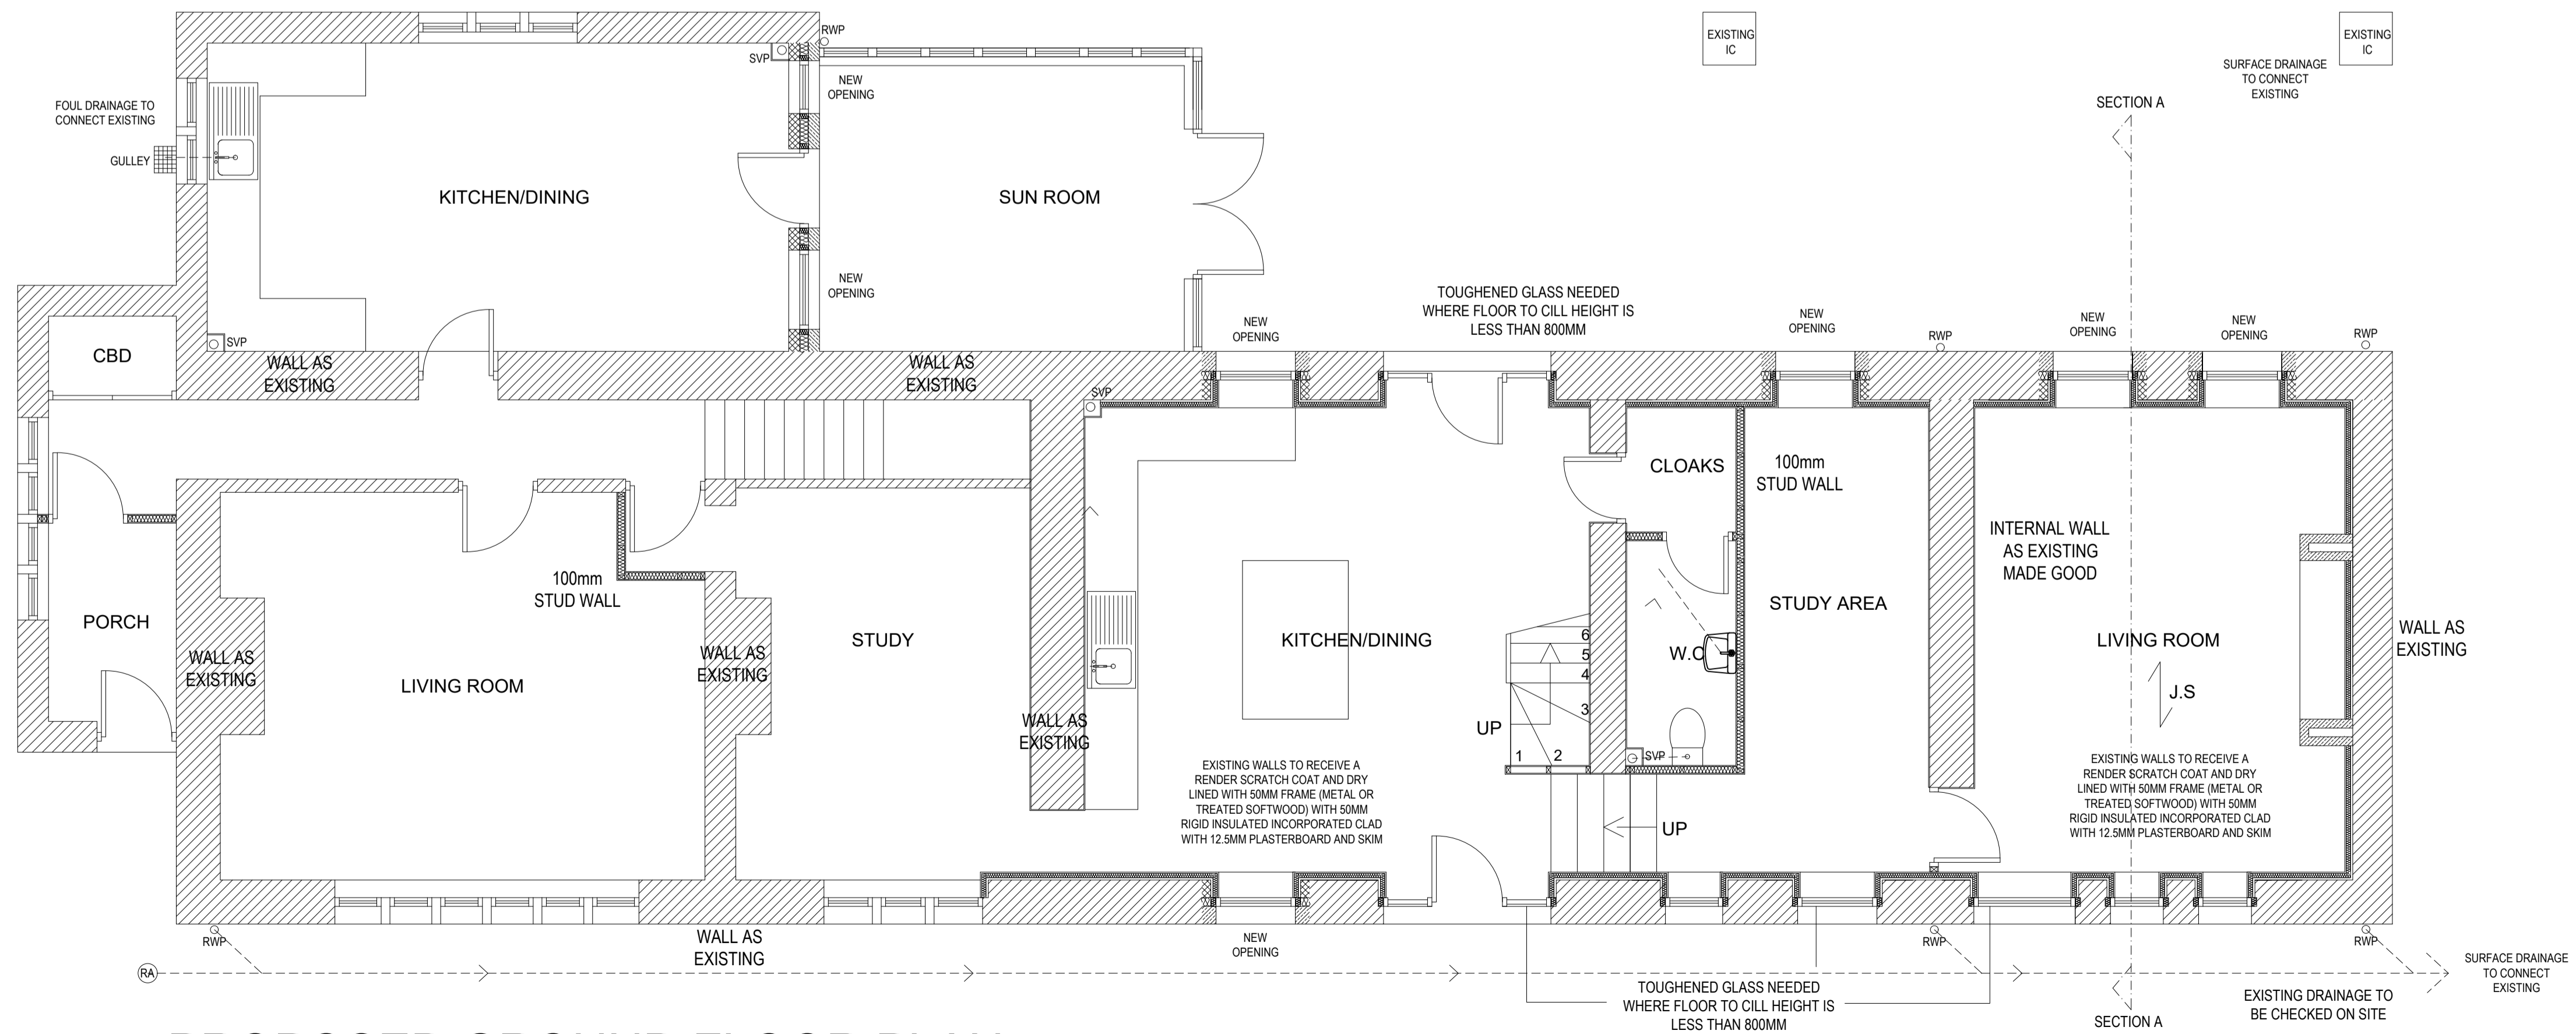

NORTHERN DESIGN (OLDHAM)
 Chartered Architects

17 STATION LANE
 GROTTON
 OLDHAM
 OL4 5QY
 TEL. 07753859616

CLIENT			
MR & MRS L ROBERTS			
PROJECT			
PROPOSED BARN CONVERSION NETHERWOOD FARM MARSDEN			
DRAWING TITLE			
PROPOSED DETAILED PLANS			
Rev.	Notes	Date	Drawn
A	RESUBMISSION	01.26	A.D.
SCALE			
1:50 AT A1		07/20	MG
PROJECT No.	DRAWING No.	Rev.	
1730	03	A	