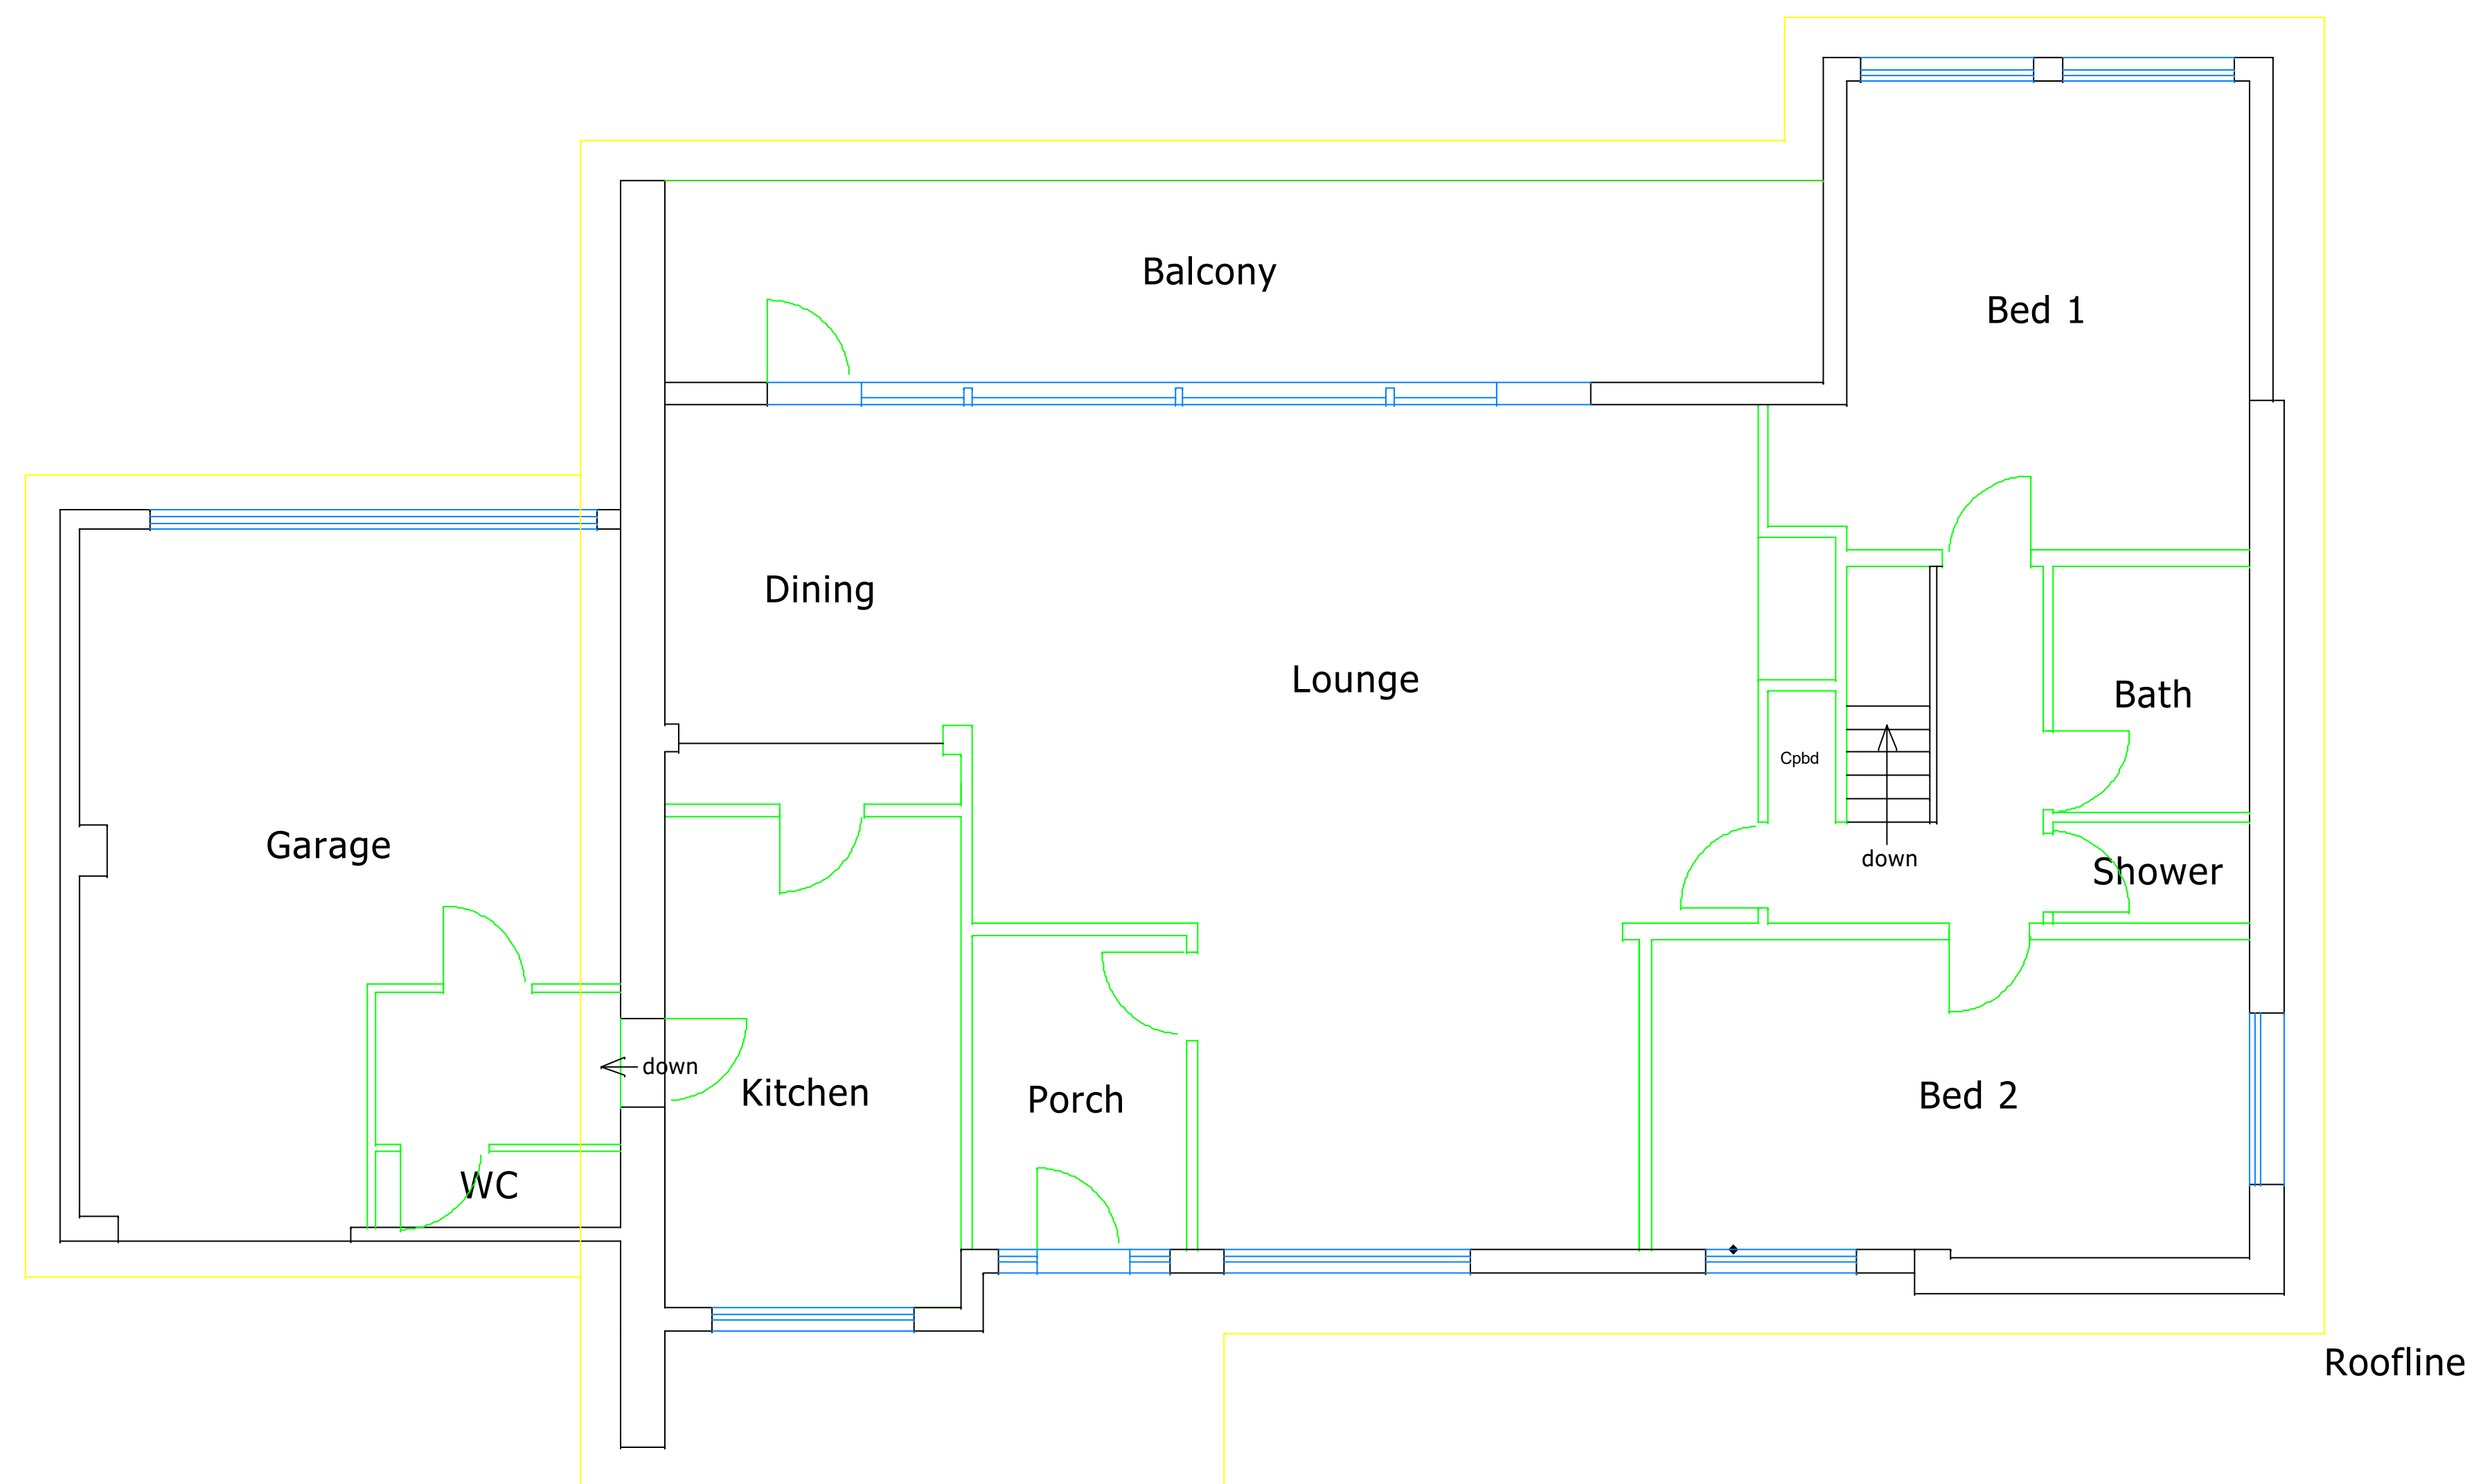

# Existing

Ground Floor

Lower Ground Floor

00	Original	15 Oct 25
Revision	Note	Date
Project: <b>2 Foxglove Road, Almonbury, Huddersfield</b>		
Title: <b>Existing Floor Plans</b>		
Scale: <b>1:100</b>		Date: <b>15 Oct 25</b>
Drawn By: <b>JAG</b>	Drawing Number: <b>Fox/jg/pl001</b>	Revision: