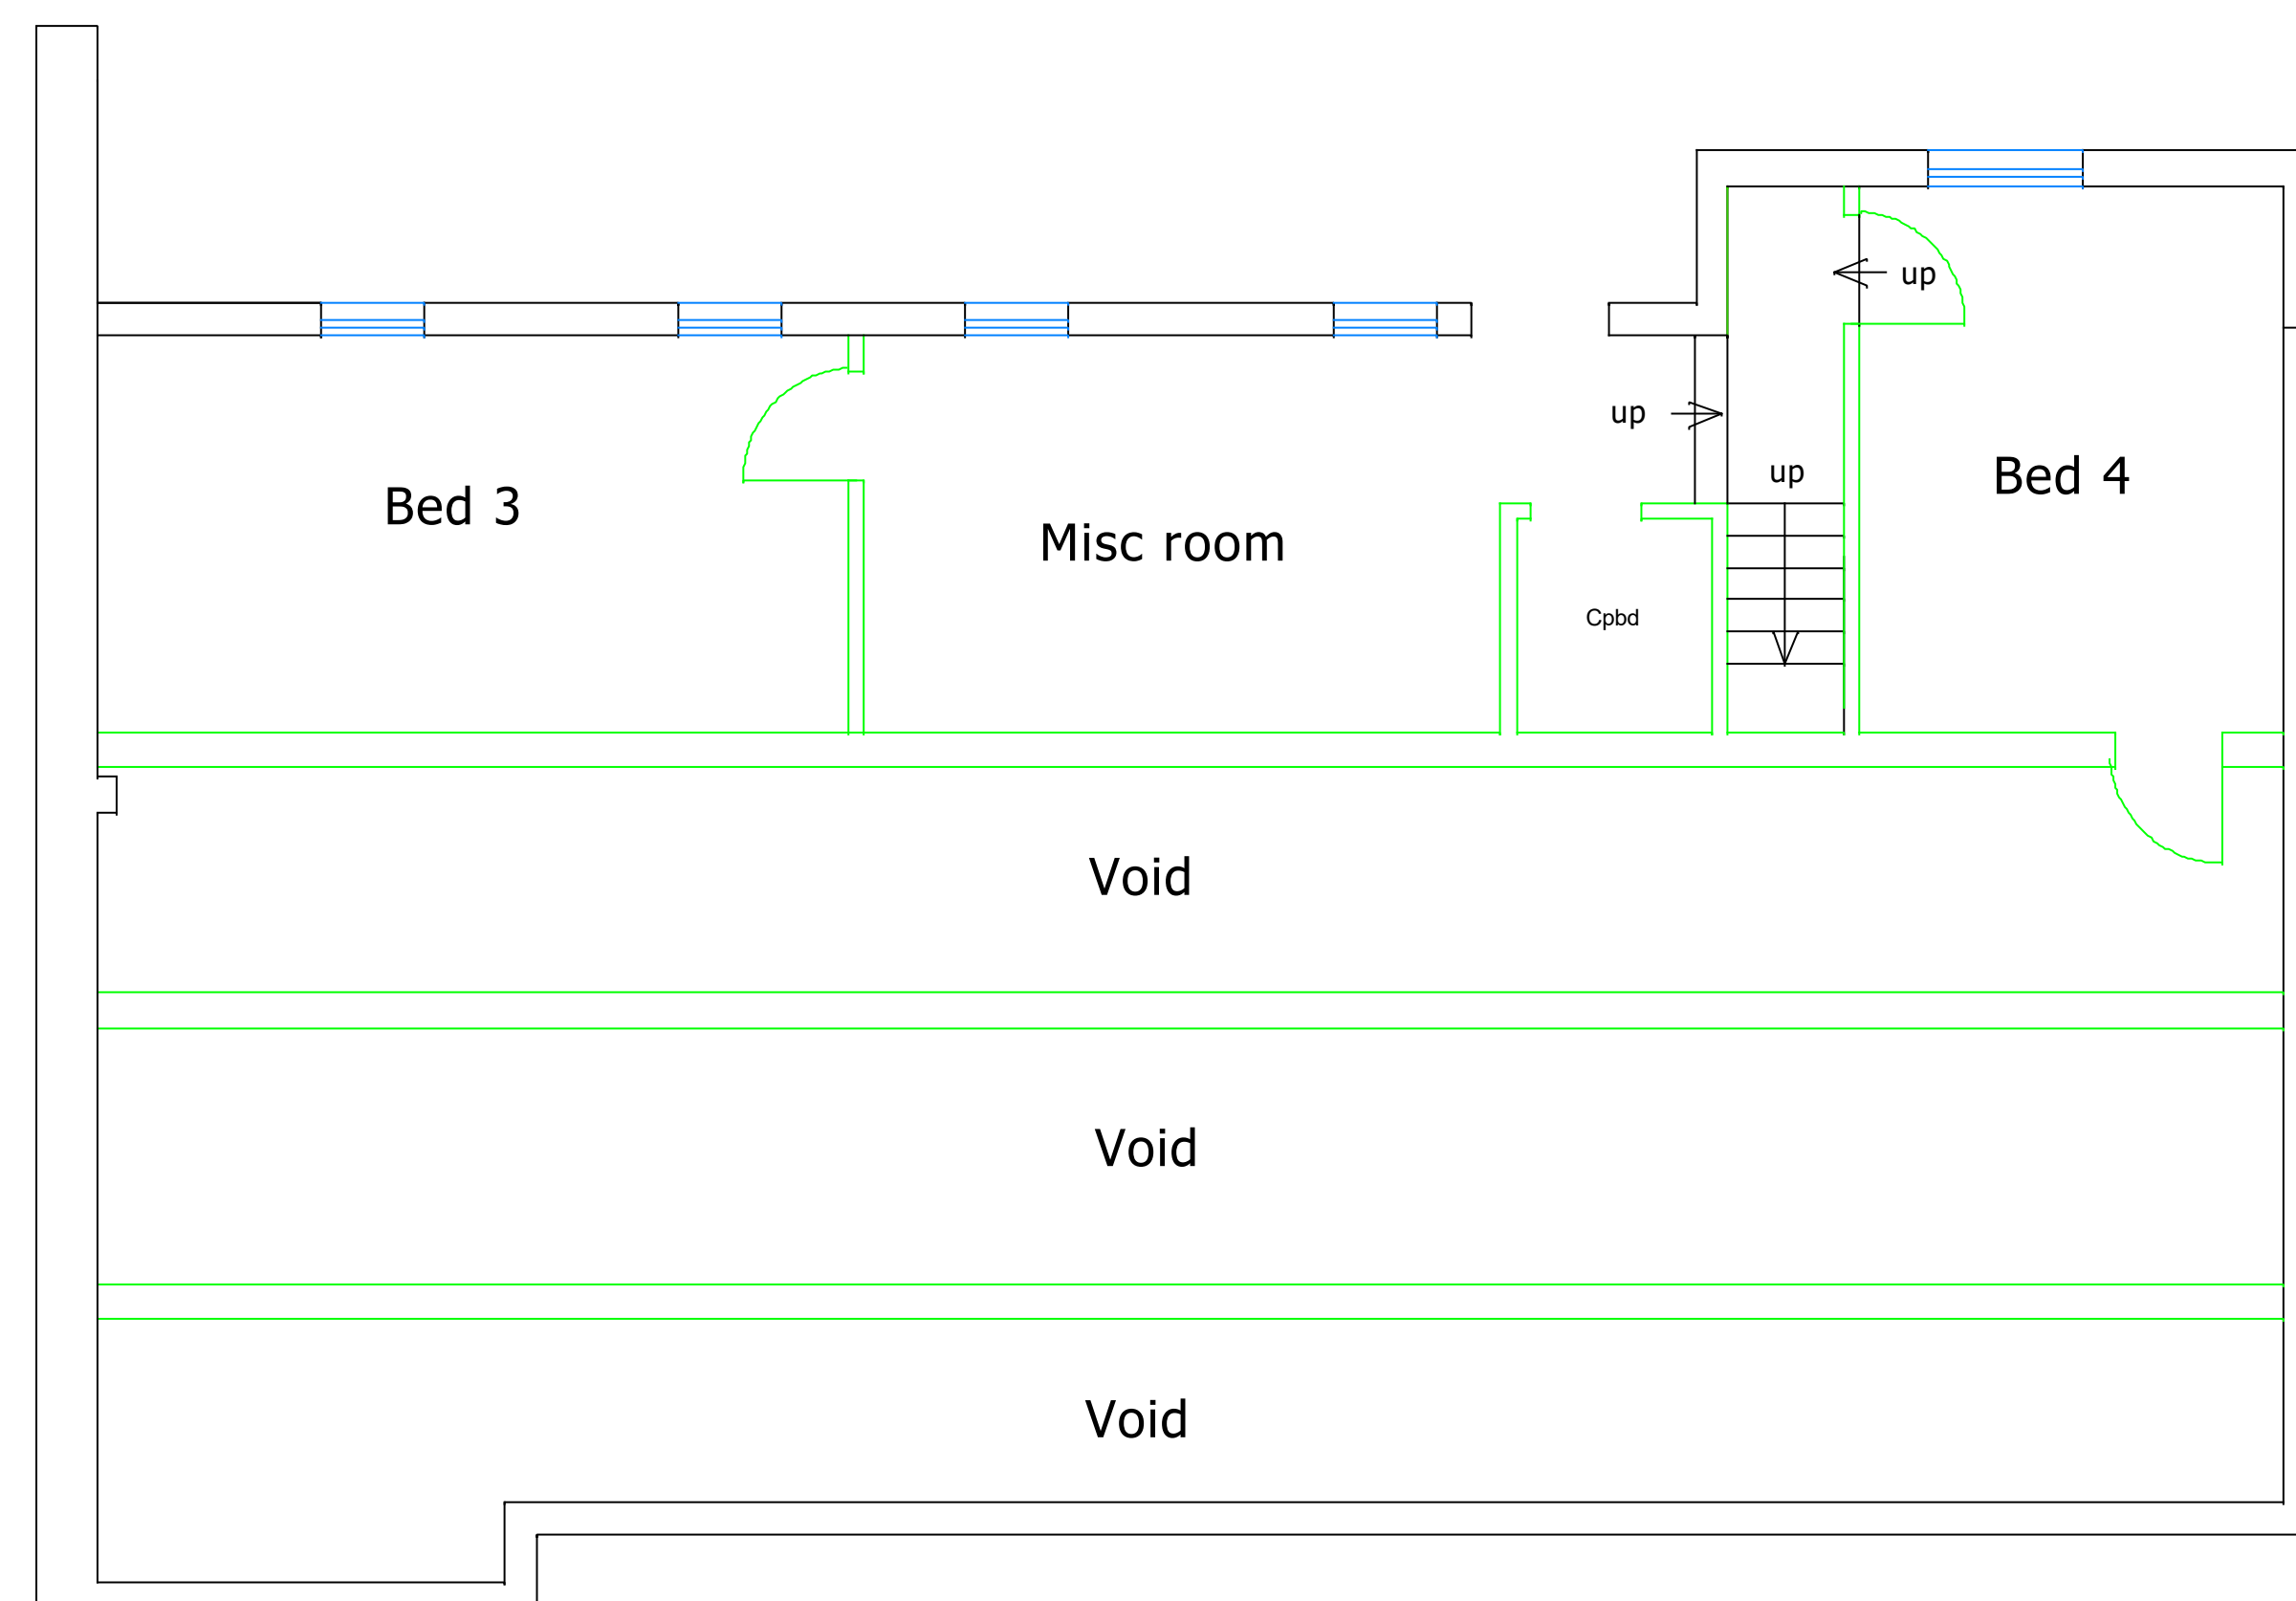

# Existing

Ground Floor

Lower Ground Floor

00	Original	15 Oct 25
Revision	Note	Date
Project: <b>2 Foxglove Road, Almonbury, Huddersfield</b>		
Title: <b>Existing Floor Plans</b>		
Scale: <b>1:100</b>		Date: <b>15 Oct 25</b>
Drawn By: <b>JAG</b>	Drawing Number: <b>Fox/jg/pl001</b>	Revision: