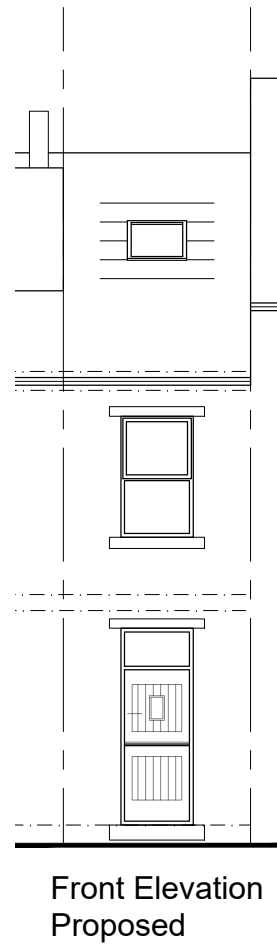

NOTES

- Do not scale from this drawing.
- This drawing is copyright.
- All dimensions to be checked on site prior to the order or manufacture of any goods.

Revisions:

Materials:
 Dormer roof: Single ply membrane in dark grey.
 Dormer Cheeks and Face: uPVC cladding in anthracite grey
 Windows: uPVC windows to match existing in grey