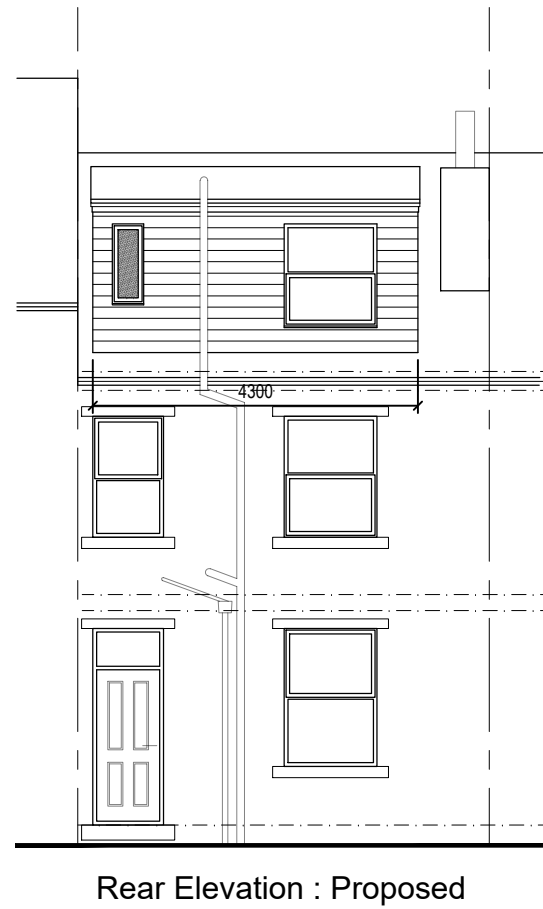

NOTES

- Do not scale from this drawing.
- This drawing is copyright.
- All dimensions to be checked on site prior to the order or manufacture of any goods.

Revisions:

Materials:
 Dormer roof: Single ply membrane in dark grey.
 Dormer Cheeks and Face: uPVC cladding in anthracite grey
 Windows: uPVC windows to match existing in grey