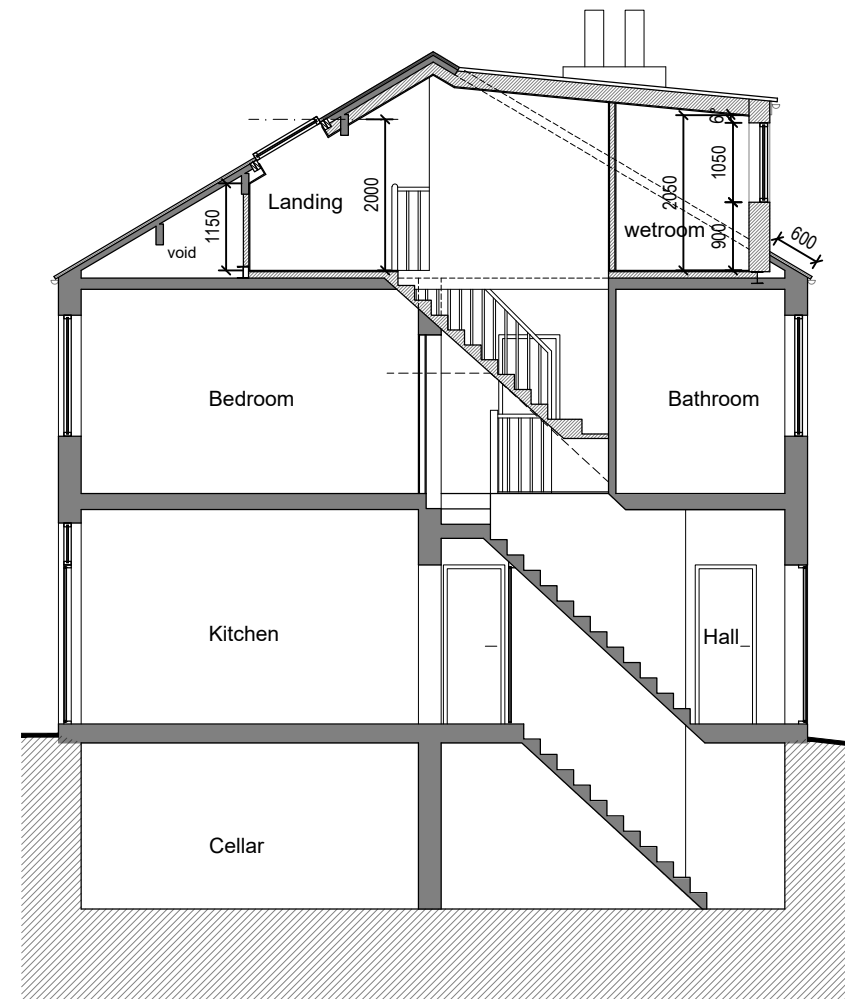

NOTES

- Do not scale from this drawing.
- This drawing is copyright.
- All dimensions to be checked on site prior to the order or manufacture of any goods.

Revisions:

Materials:
 Dormer roof: Single ply membrane in dark grey.
 Dormer Cheeks and Face: uPVC cladding in anthracite grey
 Windows: uPVC windows to match existing in grey