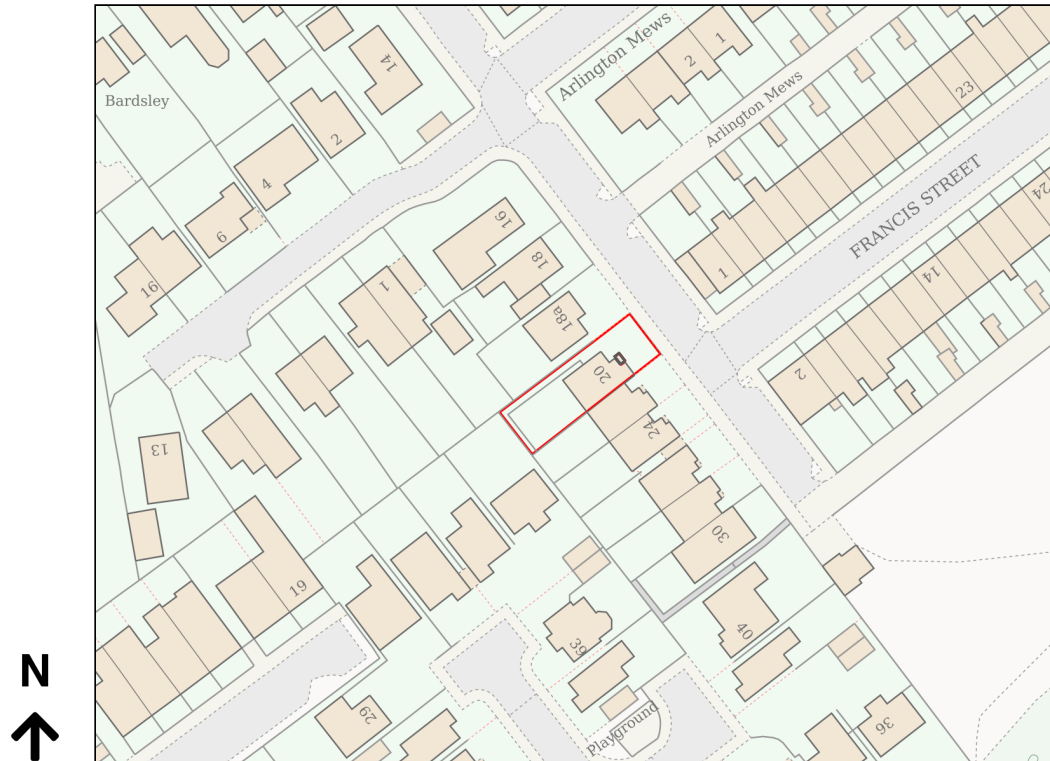

Location Plan

Site Address: 20, North Street, Heckmondwike, WF16 0AY

Date Produced: 17-Feb-2026

Scale: 1:1250 @A4

Planning Portal Reference: PP-14713733v1