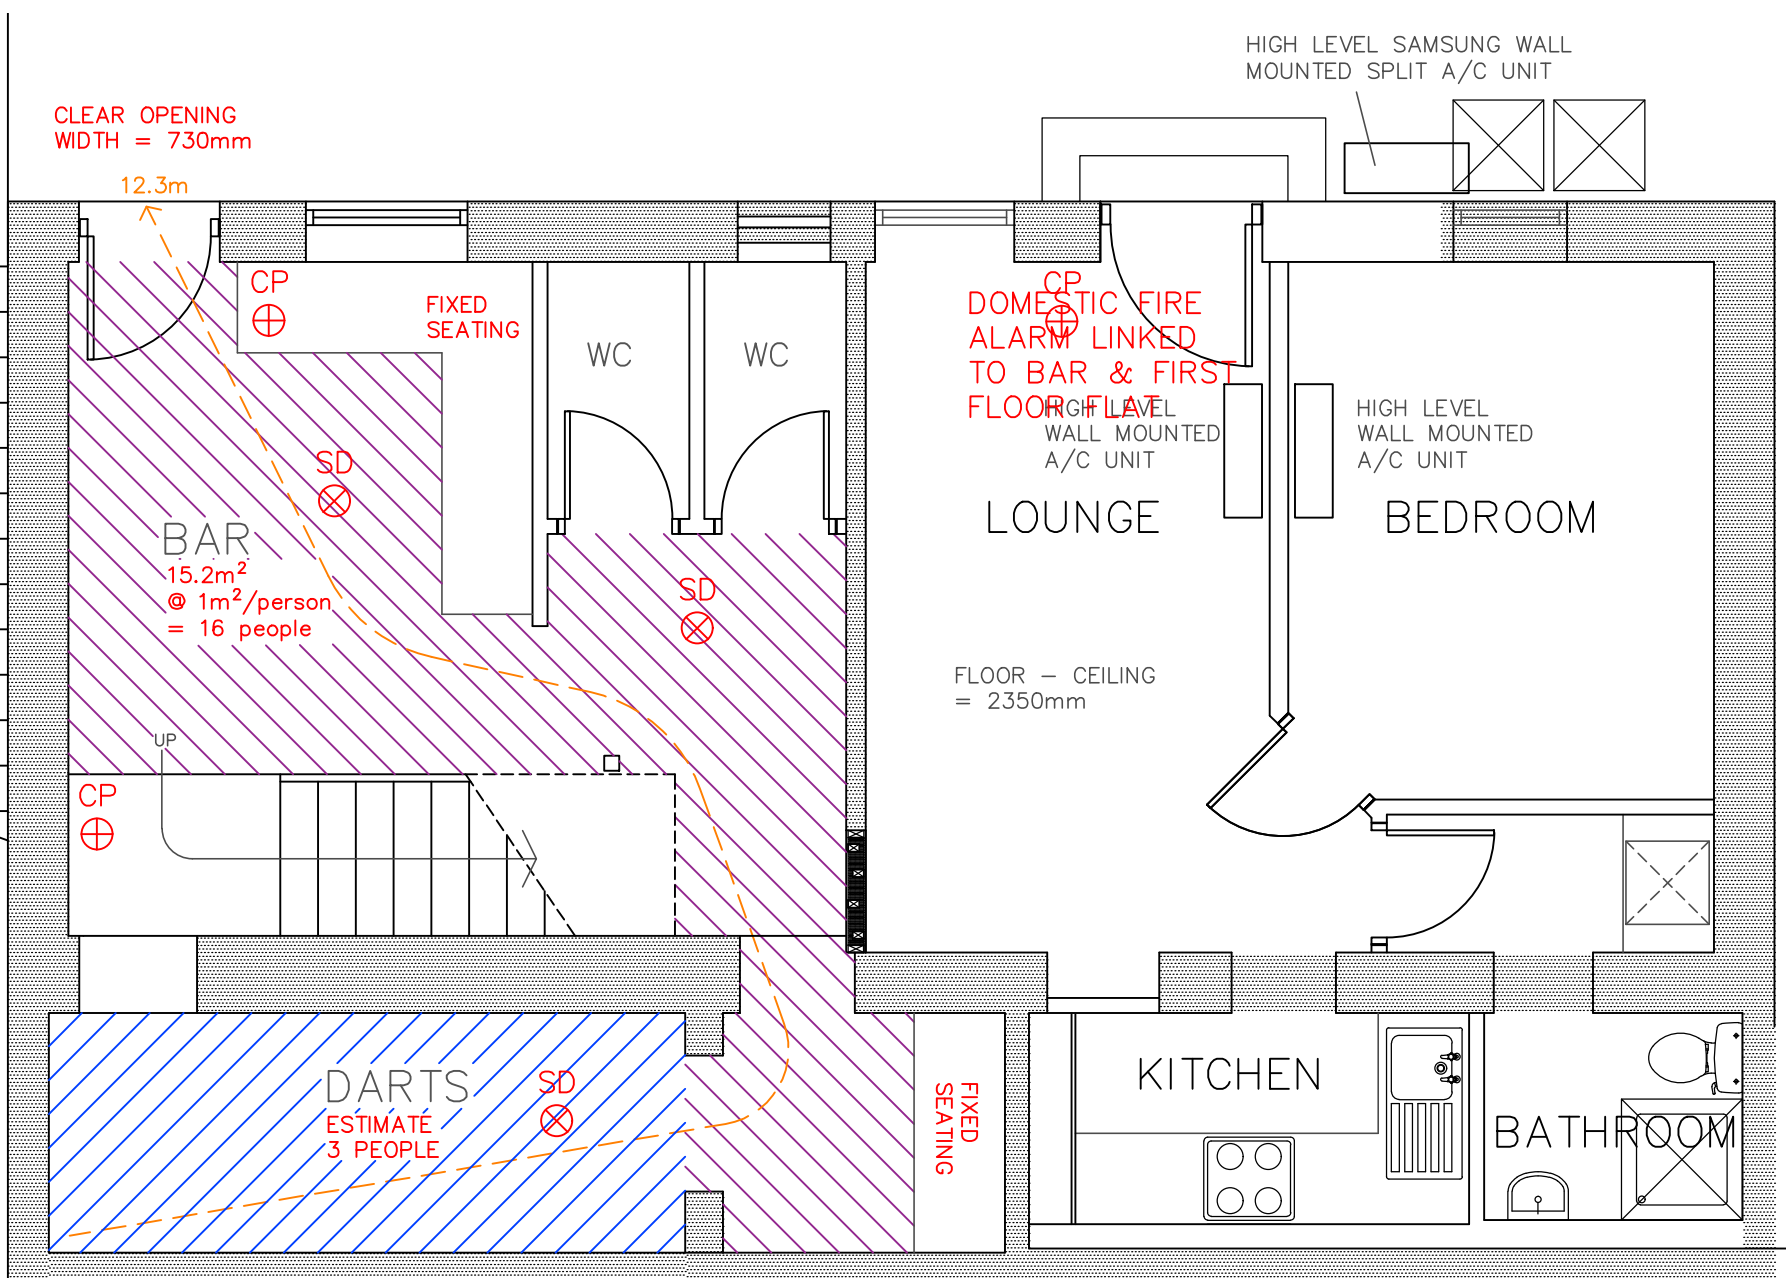

UPPER GROUND FLOOR

AUTOMATIC FIRE/SMOKE
DETECTION SYSTEM TO
BS: 5839
EMERGENCY LIGHTING TO
BS: 5266

KEY

- CP ⊕ CALL POINT
- SD ⊗ SMOKE DETECTOR
- HD ⊗ HEAT DETECTOR

OCCUPANCY LEVELS BASED ON
ADB2 TABLE D1

UPPER GROUND FLOOR	36
LOWER GROUND FLOOR	19
TOTAL	55

LOWER GROUND FLOOR