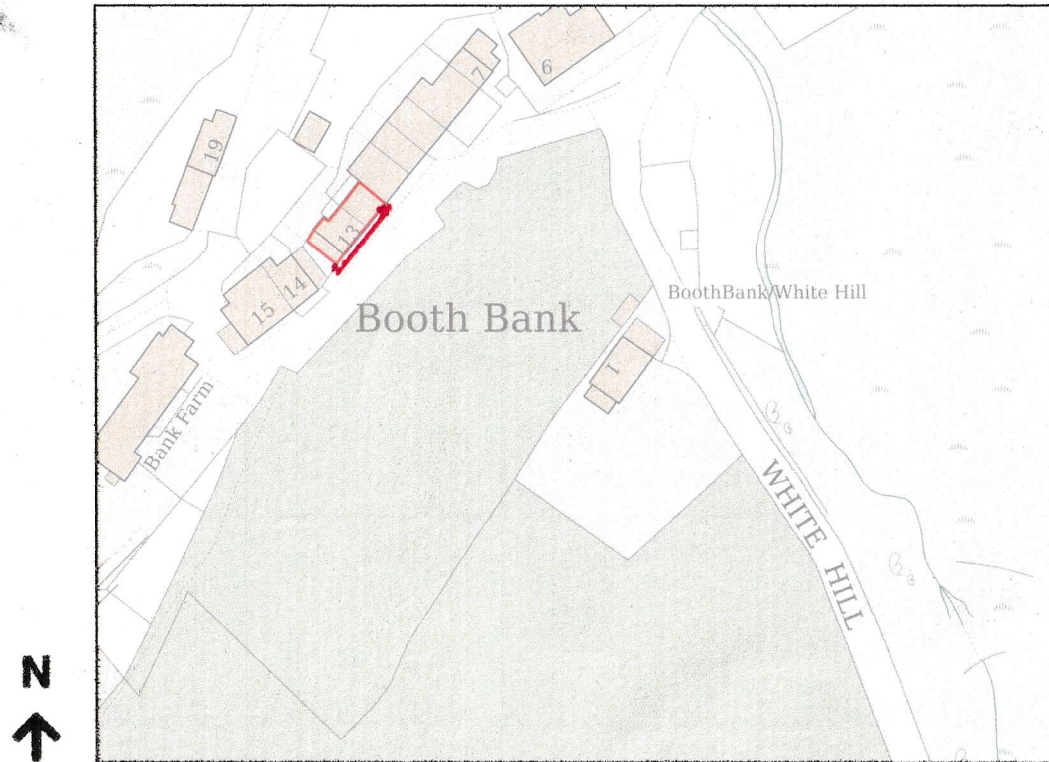

Location Plan

Site Address: 12, Booth Bank, Booth Banks Road, Slaithwaite, Huddersfield, HD7 5XA

Date Produced: 14-Feb-2026

Scale: 1:1250 @A4

Planning Portal Reference: PP-14539061v1