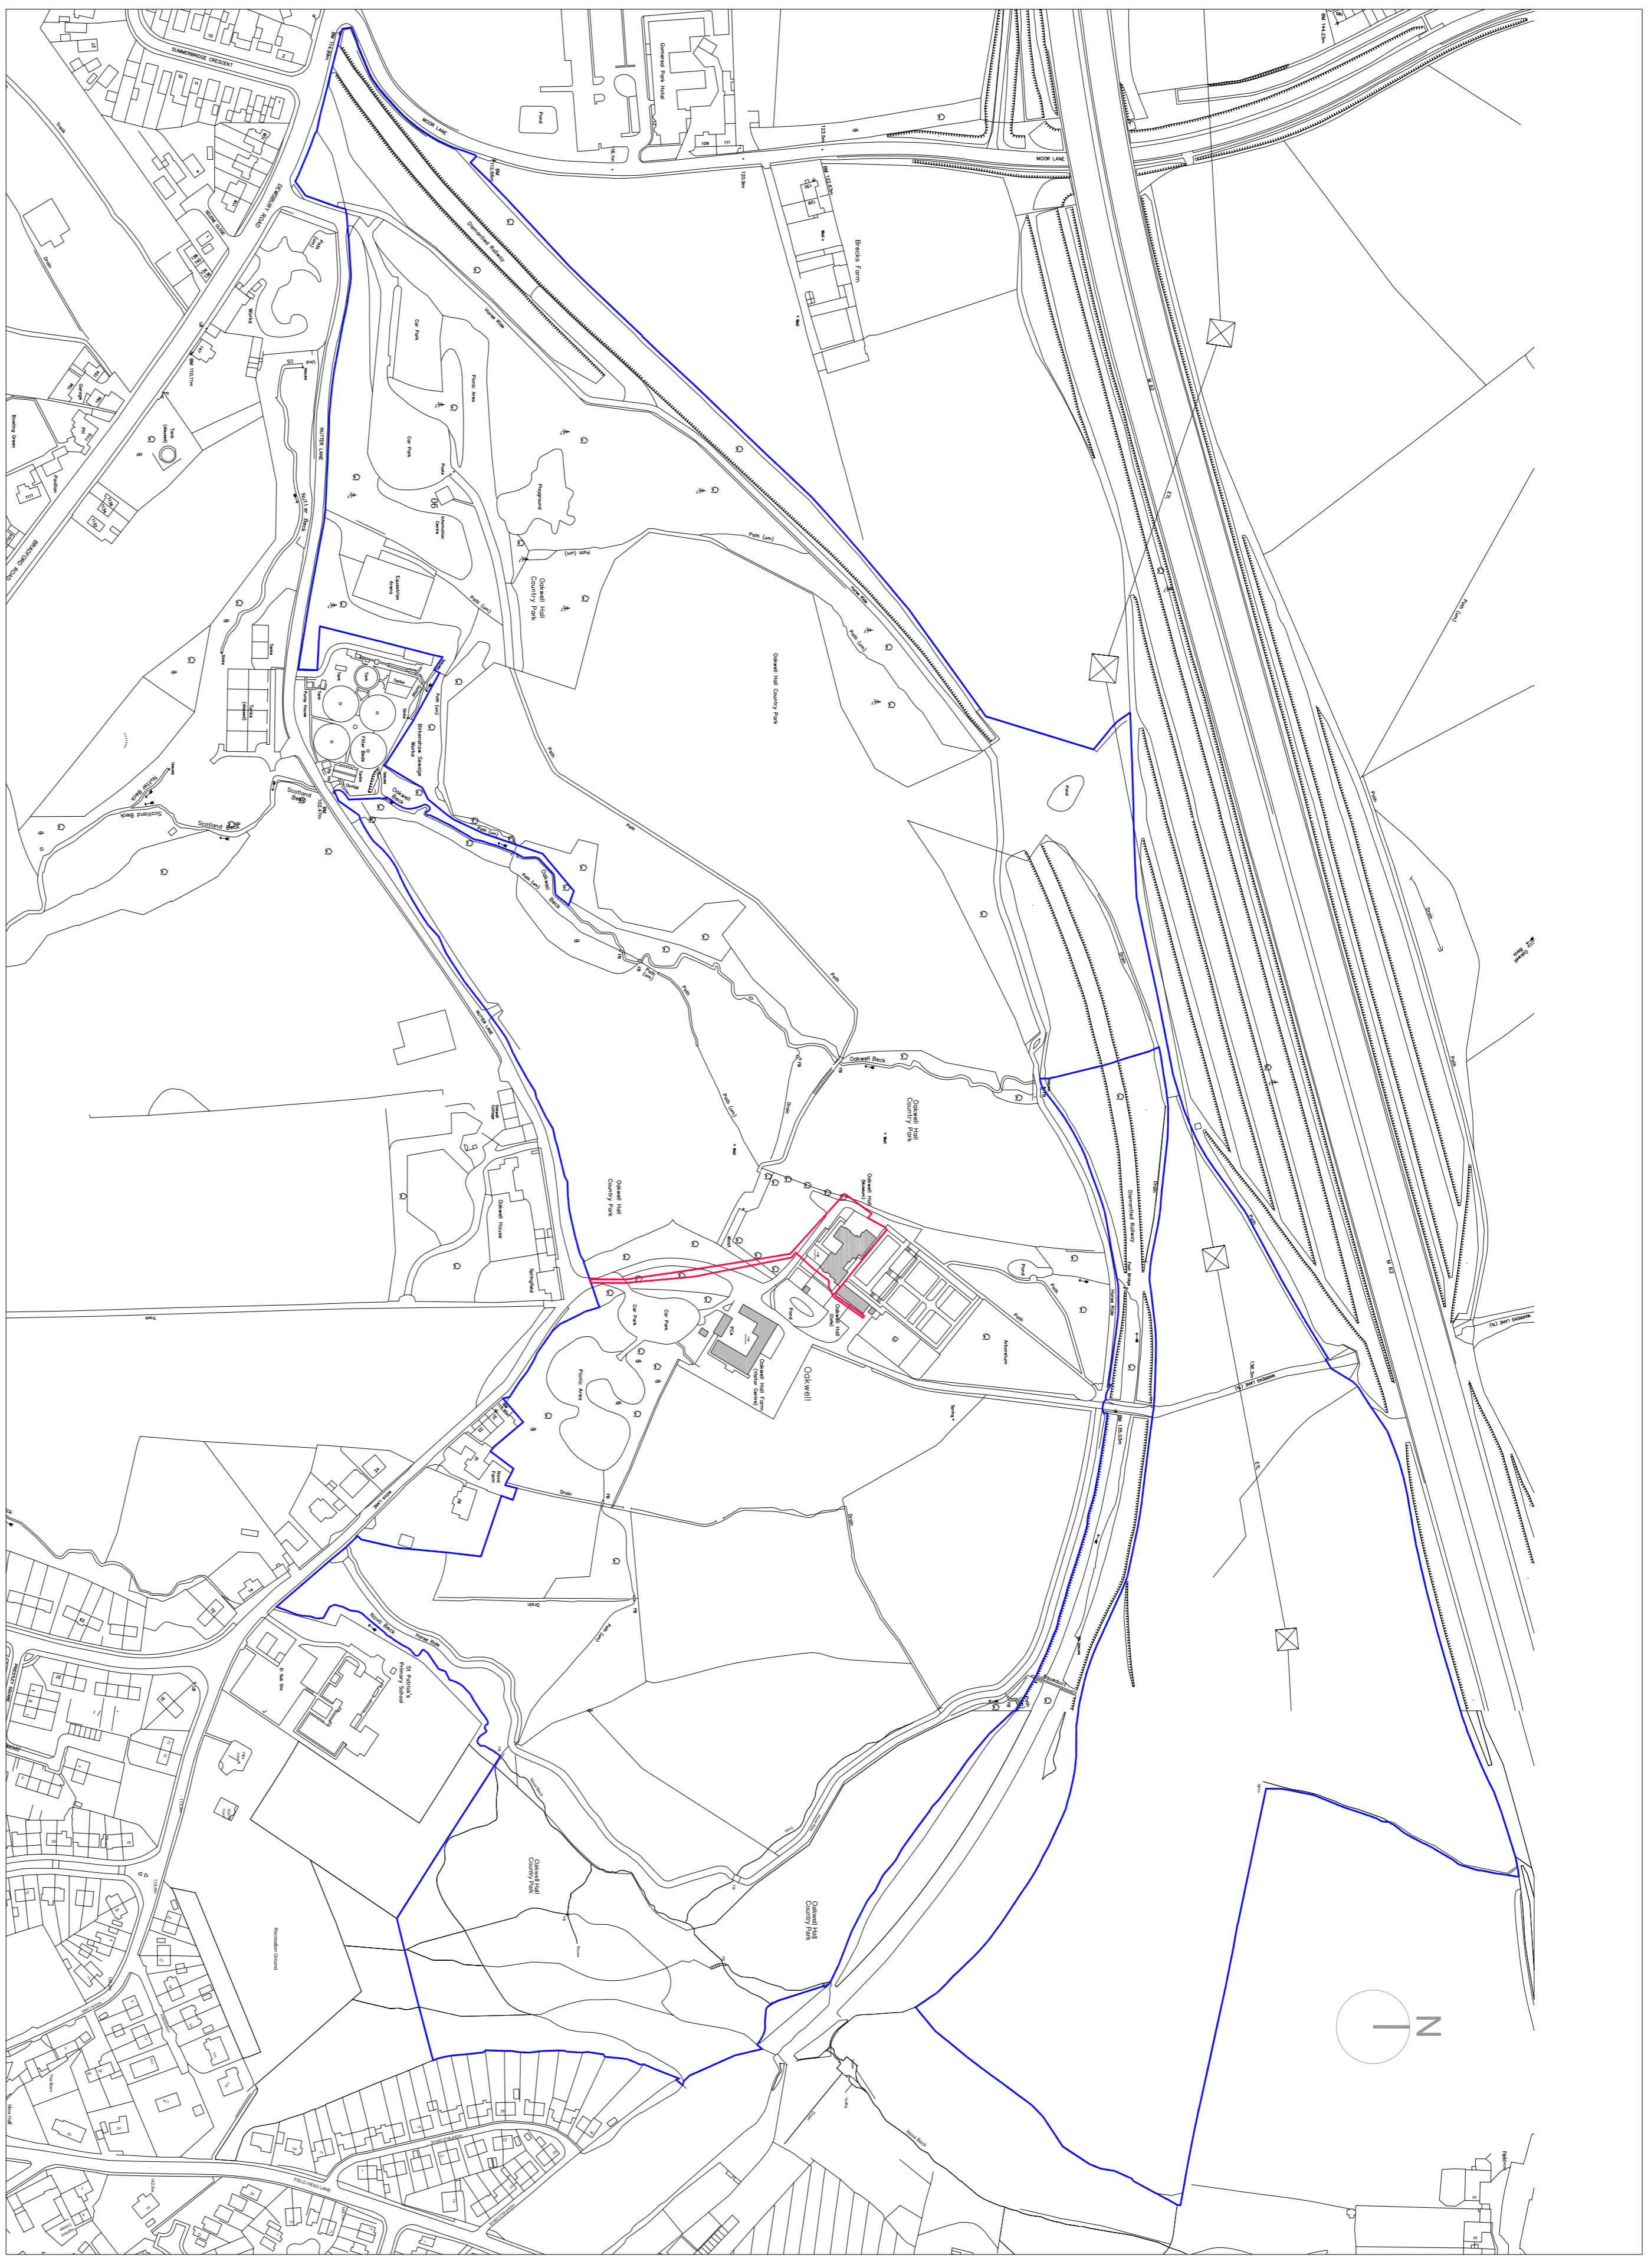

Site Plan
Scale 1:500 @ A1

Location Plan
Scale 1:2500 @ A1

Key:
 — Site Boundary
 - - - Work Area Boundary

ARR
 ARR Building Consultancy Ltd
 High Street
 Huddersfield
 HD1 2LT
 United Kingdom
 T +44(0)1484 537411
 E huddersfield@arr.co.uk
 www.arr.co.uk

client
Kirklees Council

project
Oakwell Hall Fabric Repairs

drawings
Site & Location Plan

project number	2024_00049_010	scale	As Shown	sheet	@A1
drawing number	ARR-CH-00-DR-A-10-001	rev	1	total of sheets	1/1
date created	22/09/24	approved by	Sept 23	checked by	KO