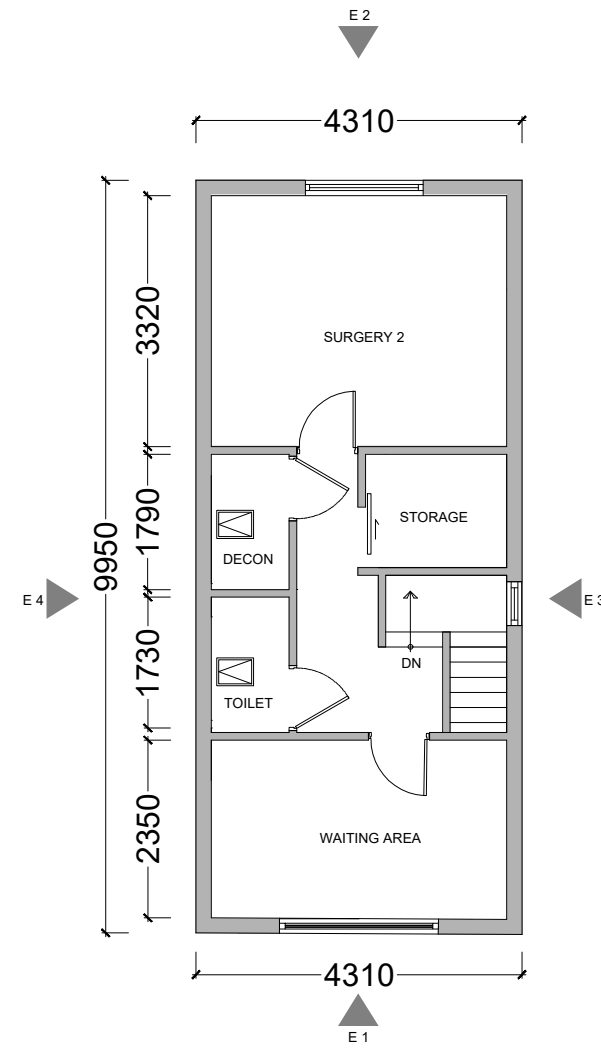

1 EXISTING GROUND FLOOR
A103 SCALE: 1:100

2 EXISTING FIRST FLOOR
A103 SCALE: 1:100

Owner

Website: www.plandome.co.uk
Phone: +44 7359 099384

Project Address

30 Highgate Ln,
Lepton, Huddersfield
HD8 0HB, UK

Project No.

Status **PLANNING APPLICATION**

Date **DEC 2025**

Drawn **AR**

Checked

Scale **1:100 @ A3**

Sheet Title

EXISTING
FLOOR PLANS

Sheet No

A103