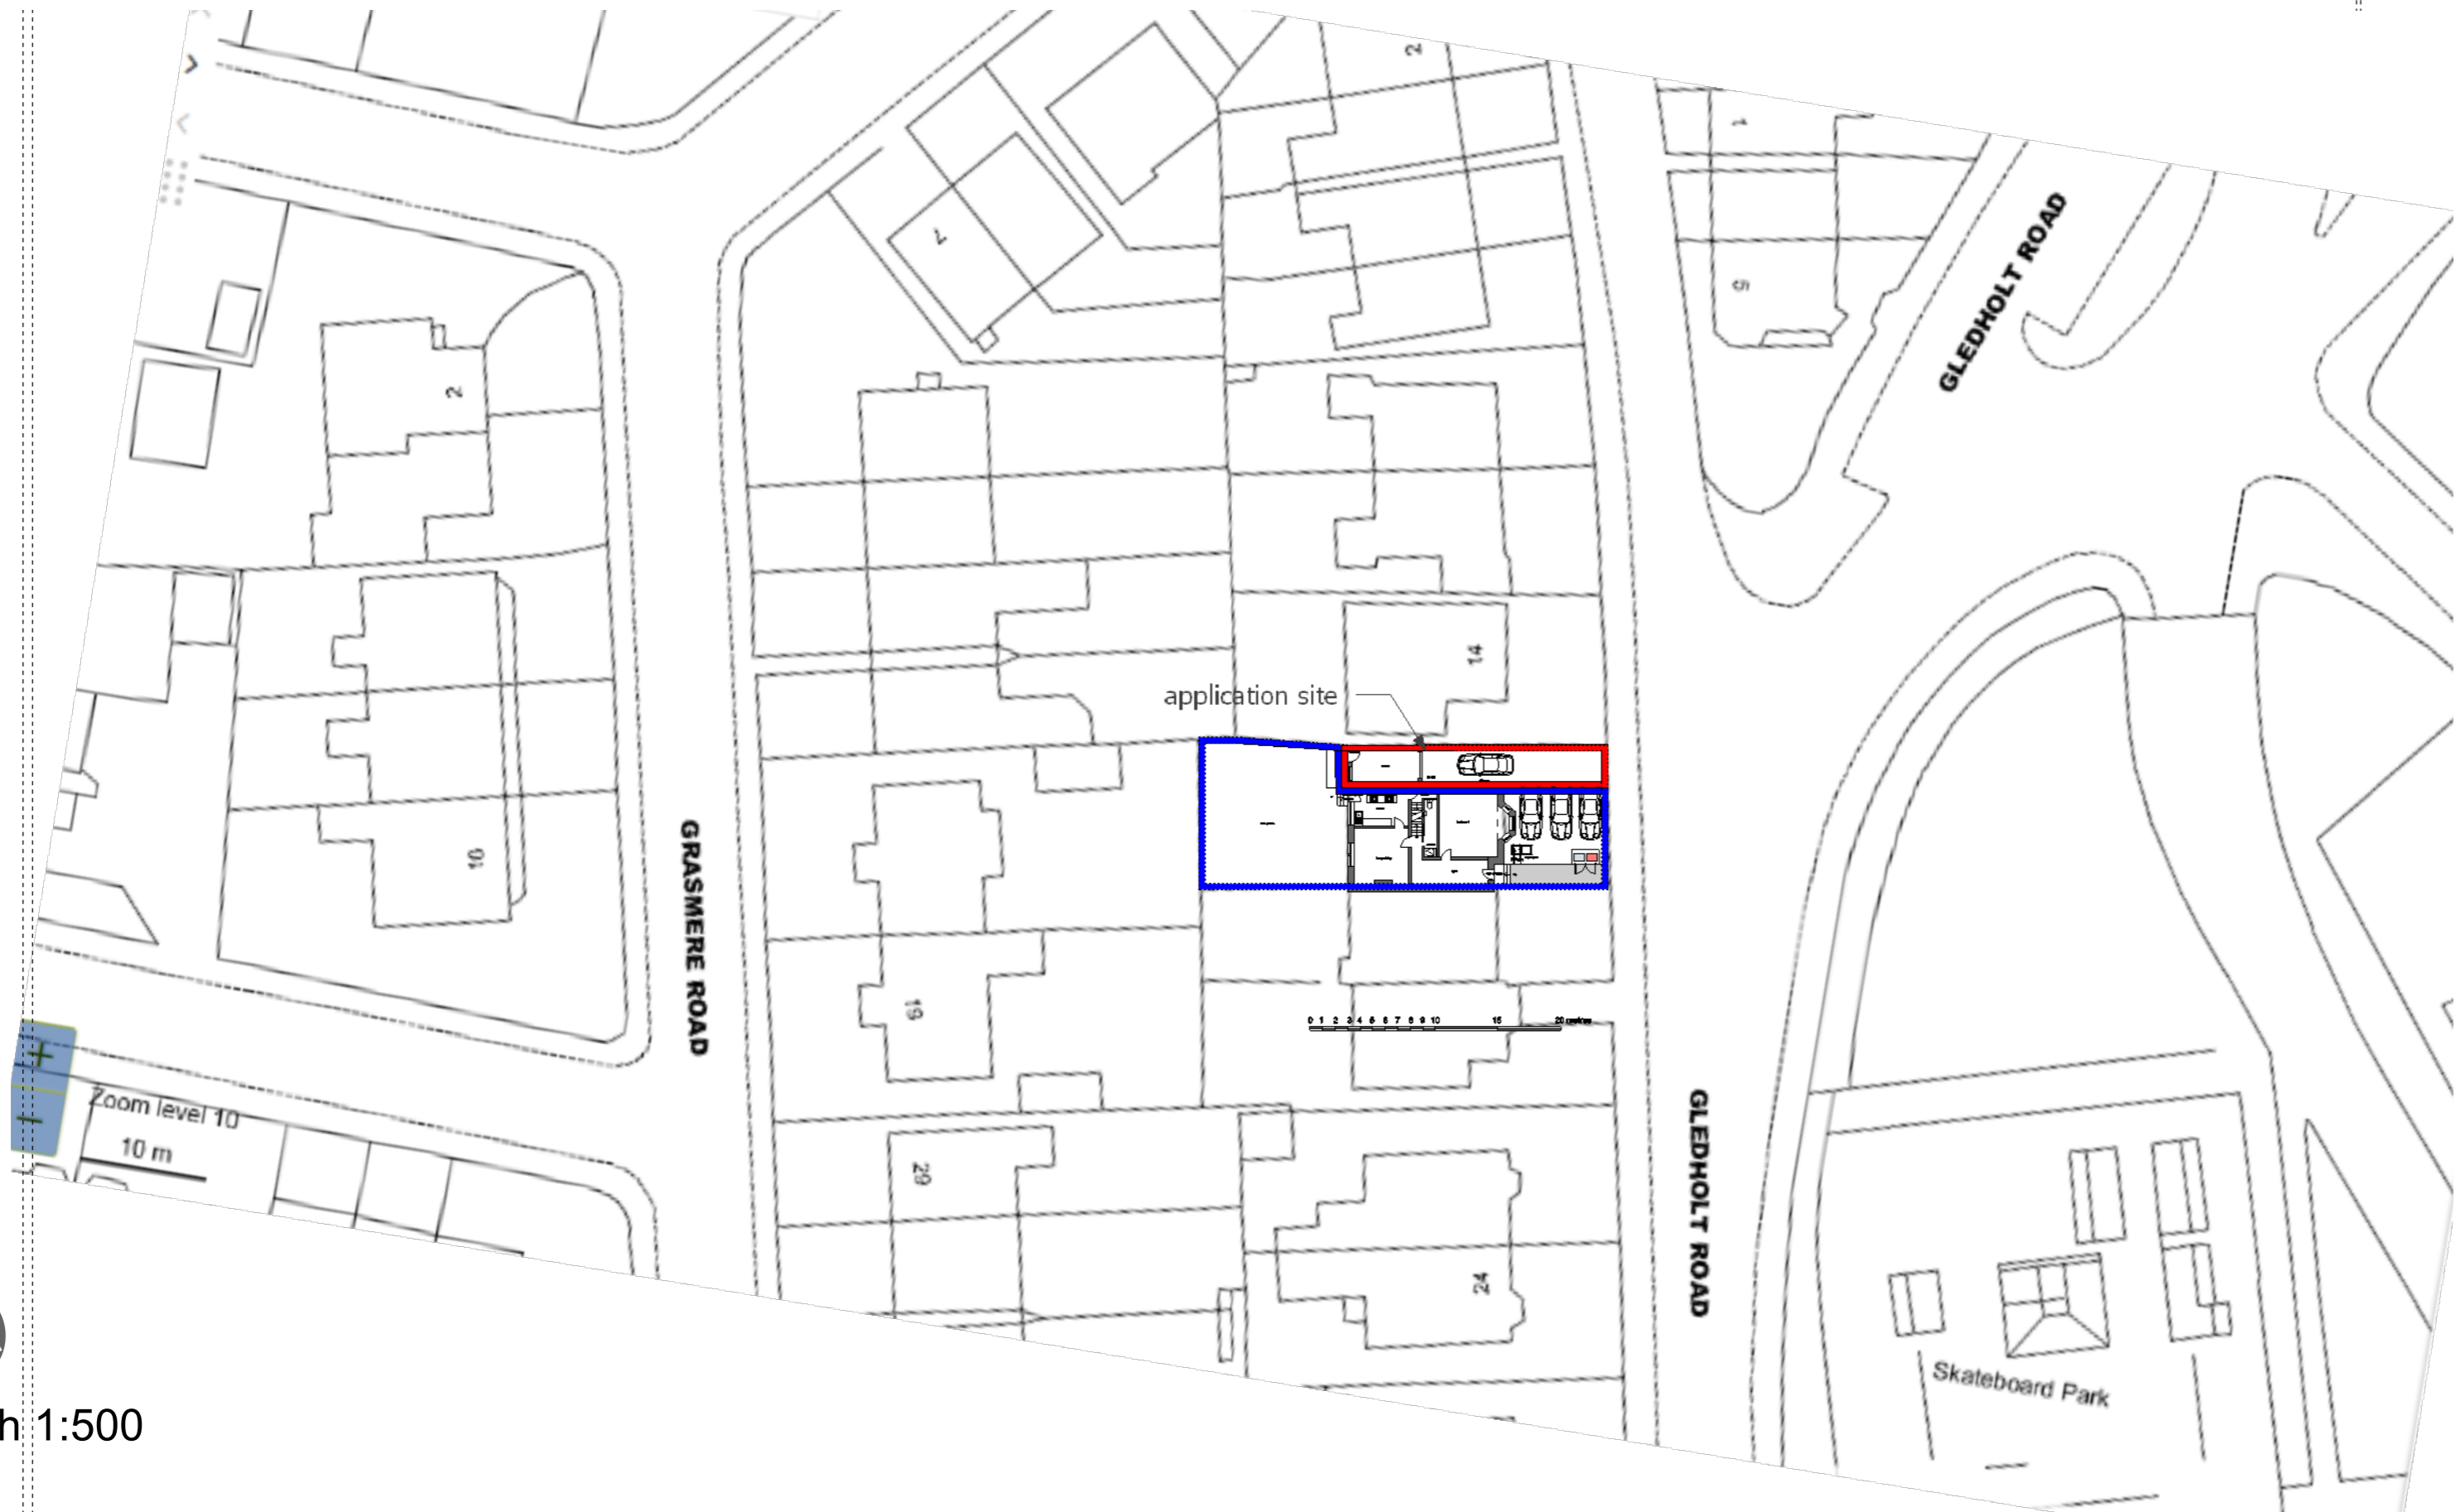

North 1:1250

North 1:500

Jade3 Architecture Ltd

Jade3 Architecture Ltd, Studio 114, Westbourne Road, Huddersfield HD1 4LF
 Cellphone . 07535 740097
 www.jade3architecture.co.uk

16 Gledholt Road
 Huddersfield

Project No. 2026
 Project Title location red and blue lines
 Enquiry 15

Drawn By	Reviewed By	Scale	Date
	MC	1:1250 and 1:500@A2 size	28/01/2026

Drawn No.	Reviewed Title	Revision
100		

Important Notice
 Do not scale off this drawing. Critical dimensions should be checked on site prior to works commencing. Dimensional conflicts should be brought to the company's attention as soon as they become apparent. Failure to do so could render the contractor liable for subsequent losses. Copyright in this drawing and any work executed from this drawing remains the property of Jade3 Architecture Ltd.