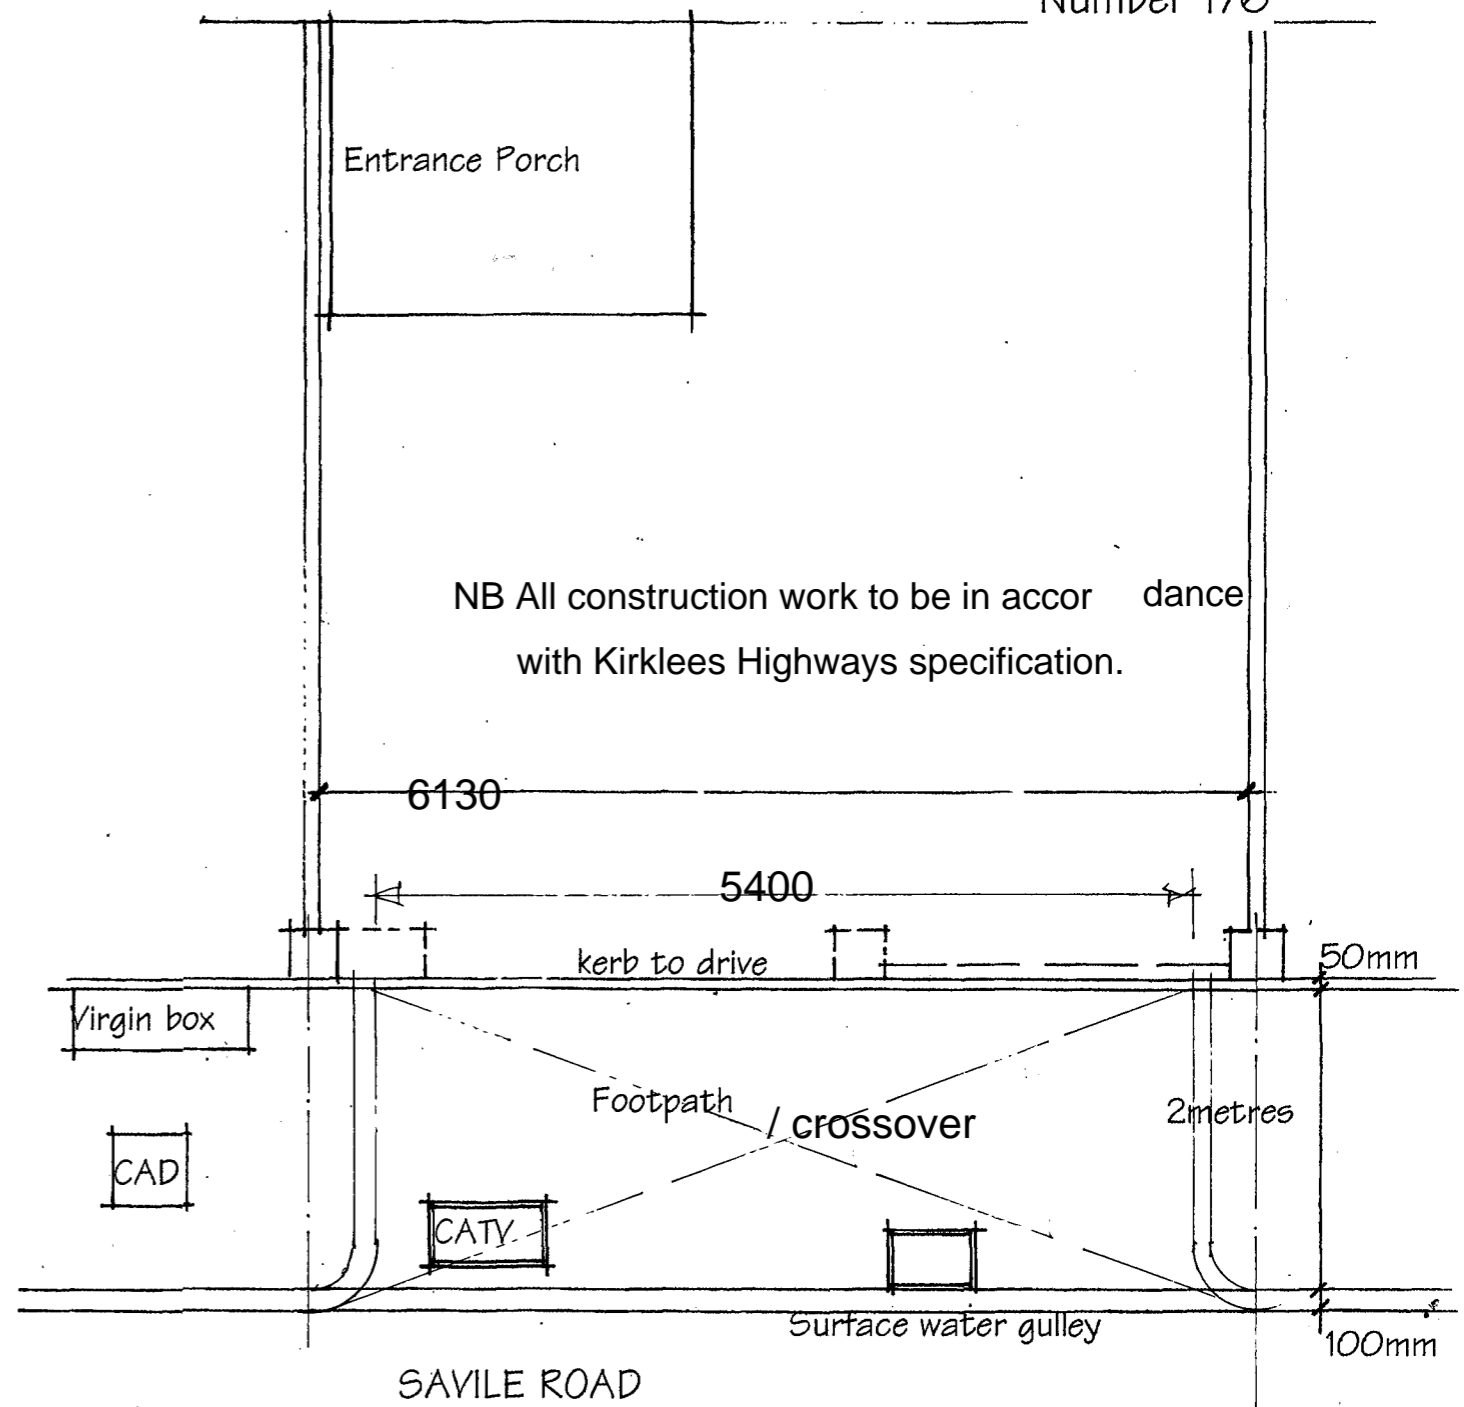

LOCATION PLAN
1 : 1250

**PROPOSED VEHICLE CROSS-OVER
FOR DISABLED PERSON**
at 176 SAVILE ROAD, SAVILE TOWN
DEWSBURY WF12 9NS
for Mr Mohammed Shafi
Scale 1 : 50 Stuart Hartley
Date Nov. 2025 Dewsbury 456810

Number 176

Number 176

EXISTING GROUND LAYOUT

PROPOSED GROUND LAYOUT