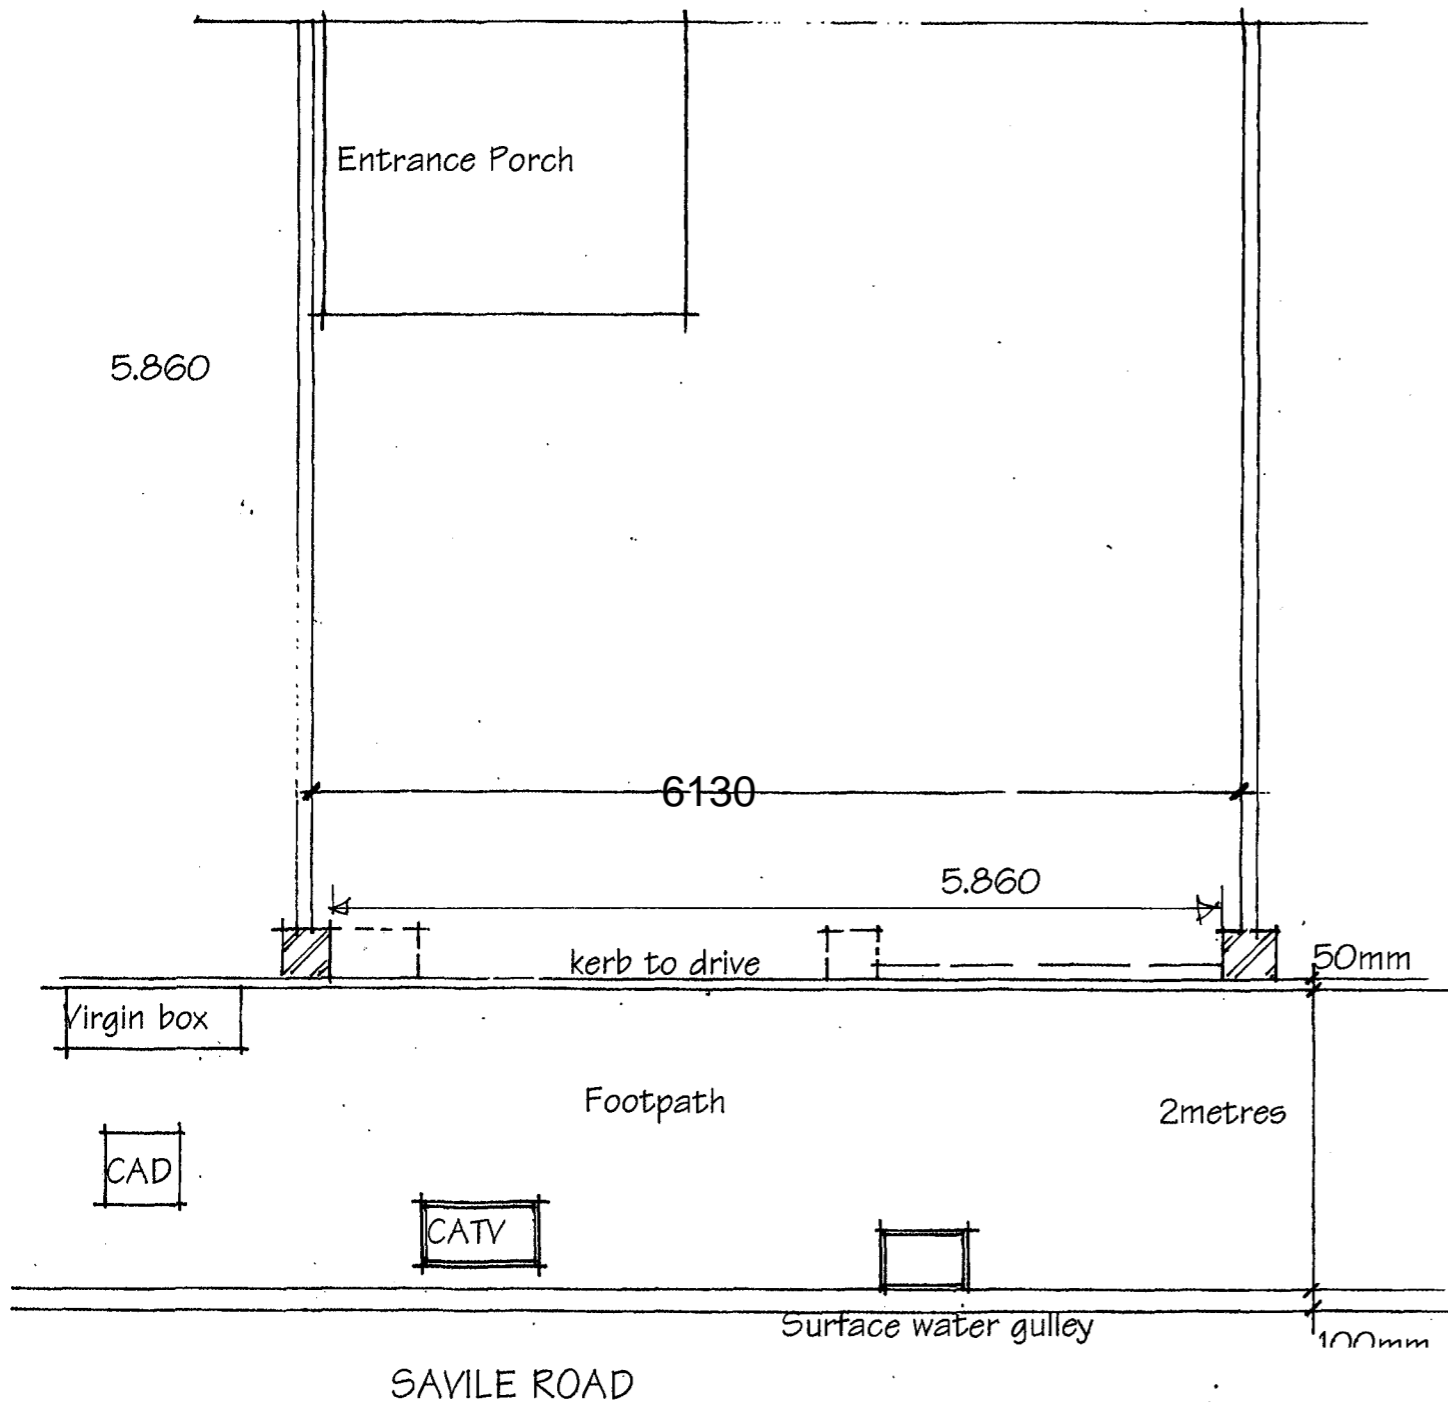

LOCATION PLAN
1 : 1250

**PROPOSED VEHICLE CROSS-OVER
FOR DISABLED PERSON**
at 176 SAVILE ROAD, SAVILE TOWN
DEWSBURY WF12 9NS
for Mr Mohammed Shafi
Scale 1 : 50 Stuart Hartley
Date Nov. 2025 Dewsbury 456810

Number 176

Number 176

EXISTING GROUND LAYOUT

PROPOSED GROUND LAYOUT