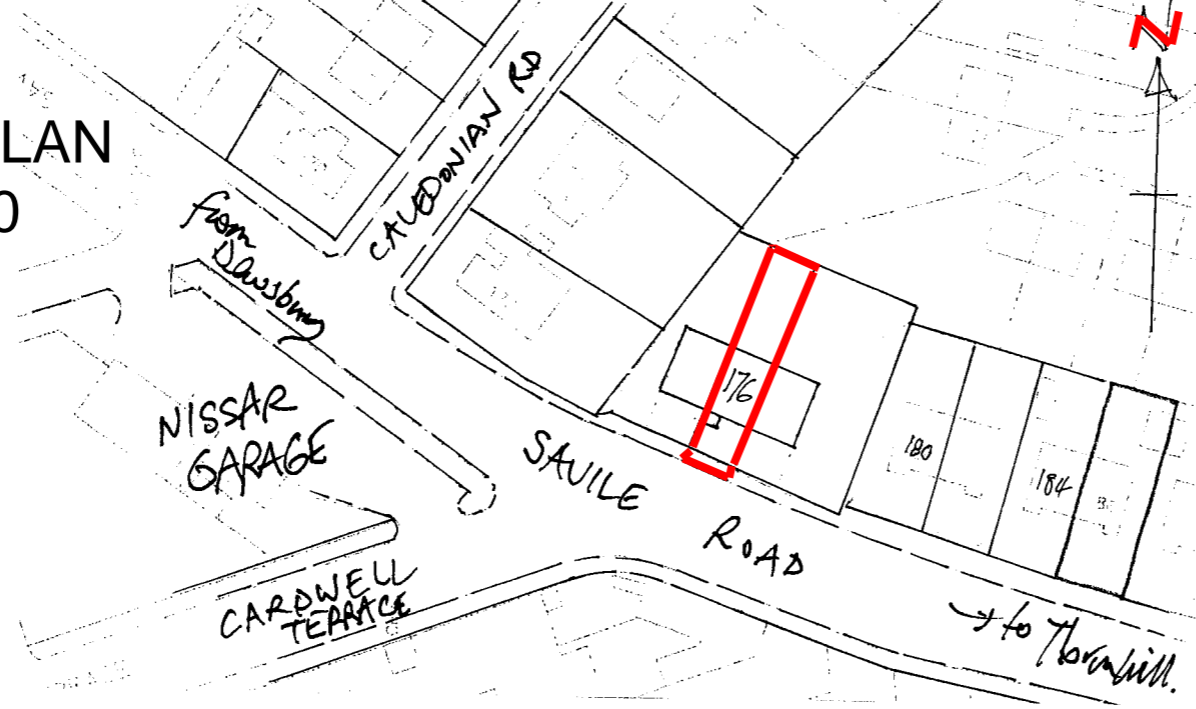

LOCATION PLAN
1 : 1250

**PROPOSED VEHICLE CROSS-OVER
FOR DISABLED PERSON**
at 176 SAVILE ROAD, SAVILE TOWN
DEWSBURY WF12 9NS
for Mr Mohammed Shafi
Scale 1 : 50 Stuart Hartley
Date Nov. 2025 Dewsbury 456810

Number 176

Number 176

EXISTING GROUND LAYOUT

PROPOSED GROUND LAYOUT