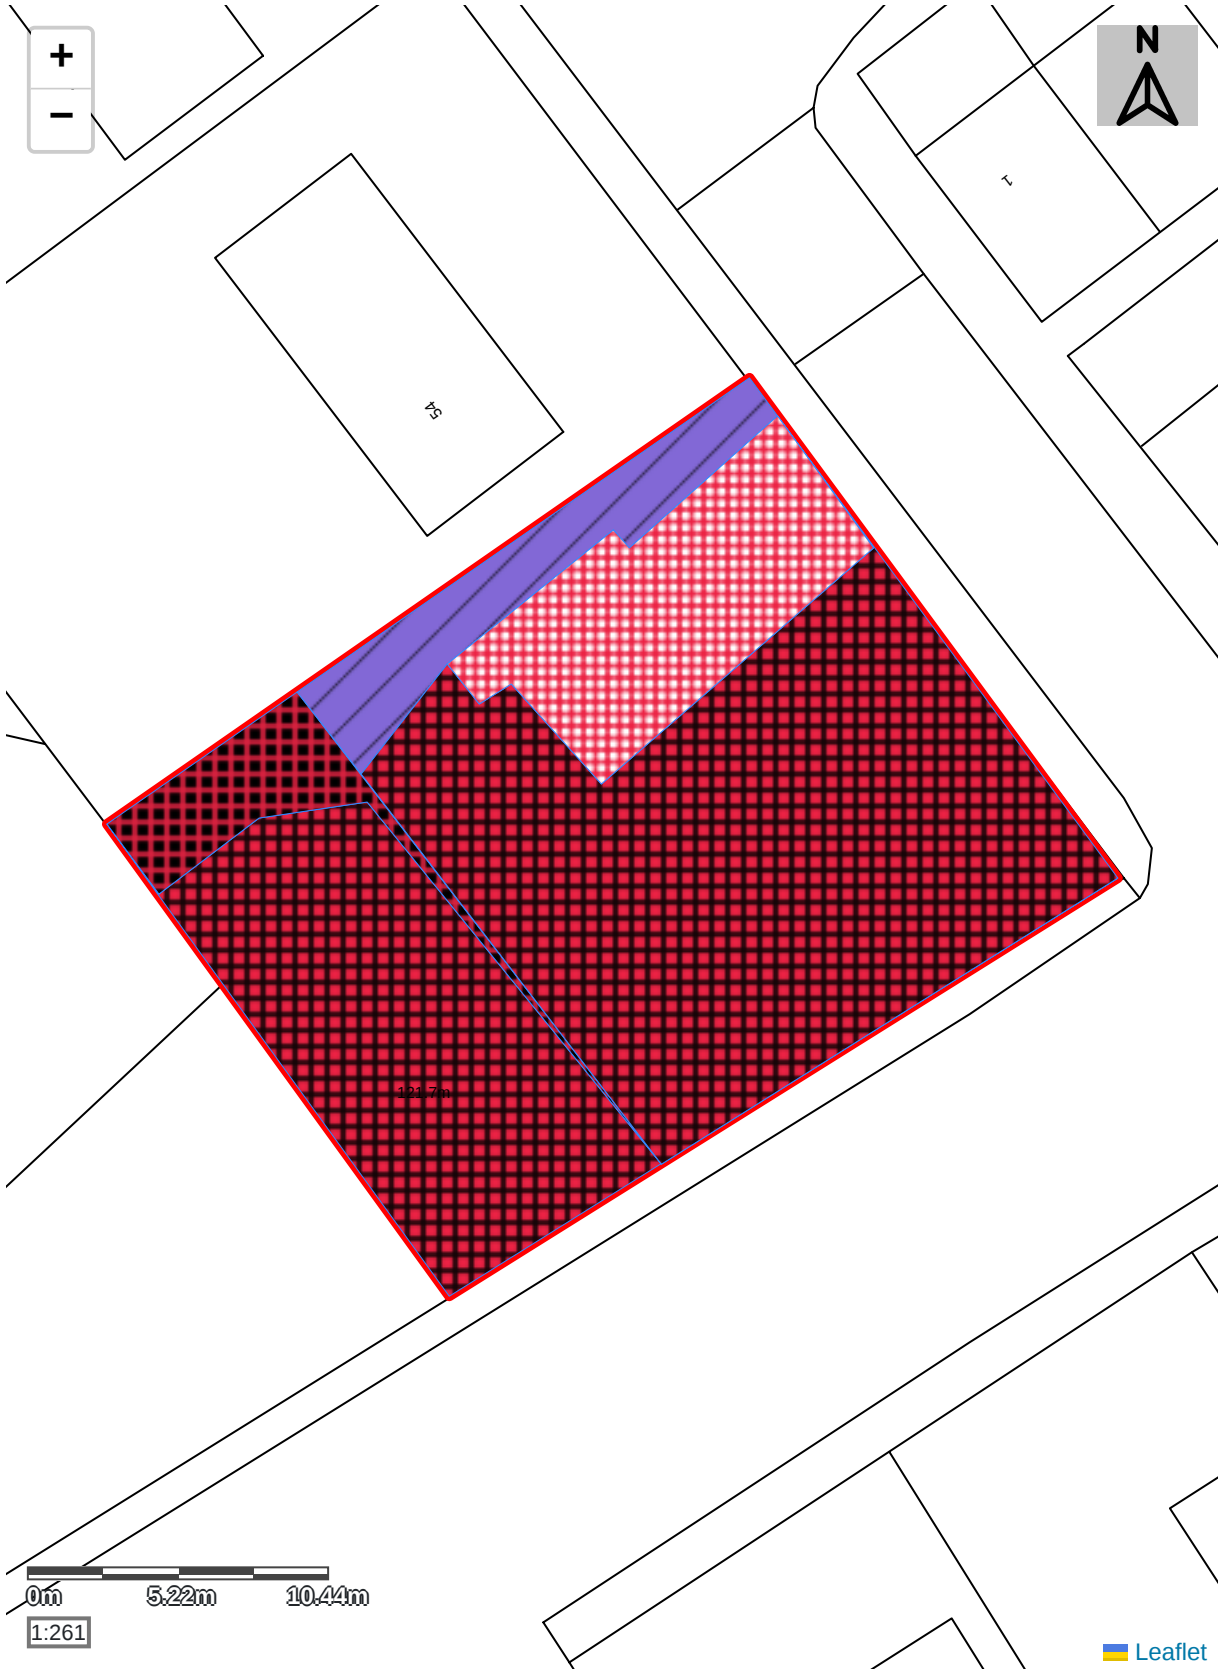

**Pre-Development Plan
Baseline Map**

**Post-Development Plan
Post-Development Map**

Onsite Habitat Plan | Symbology

All symbology based on UKHAB recommendations.

Colour Code	Habitat Description
	Vegetated garden
	Introduced shrub
	Artificial unvegetated, unsealed surface
	Unvegetated garden
	Urban rural tree
	Developed land; sealed surface

**Post-Development Plan
Post-Development (Per Habitat)**

Area-Baseline

Ref	Colour Code	Habitat Description
1		Vegetated garden
2		Introduced shrub
3		Artificial unvegetated, unsealed surface
4		Unvegetated garden
5		Vegetated garden

Area-Intended-Works

Ref	Colour Code	Habitat Description
1		Vegetated garden
2		Unvegetated garden
3		Vegetated garden
4		Vegetated garden
5		Vegetated garden
6		Developed land; sealed surface
7		Vegetated garden
8		Unvegetated garden
9		Developed land; sealed surface
10		Unvegetated garden