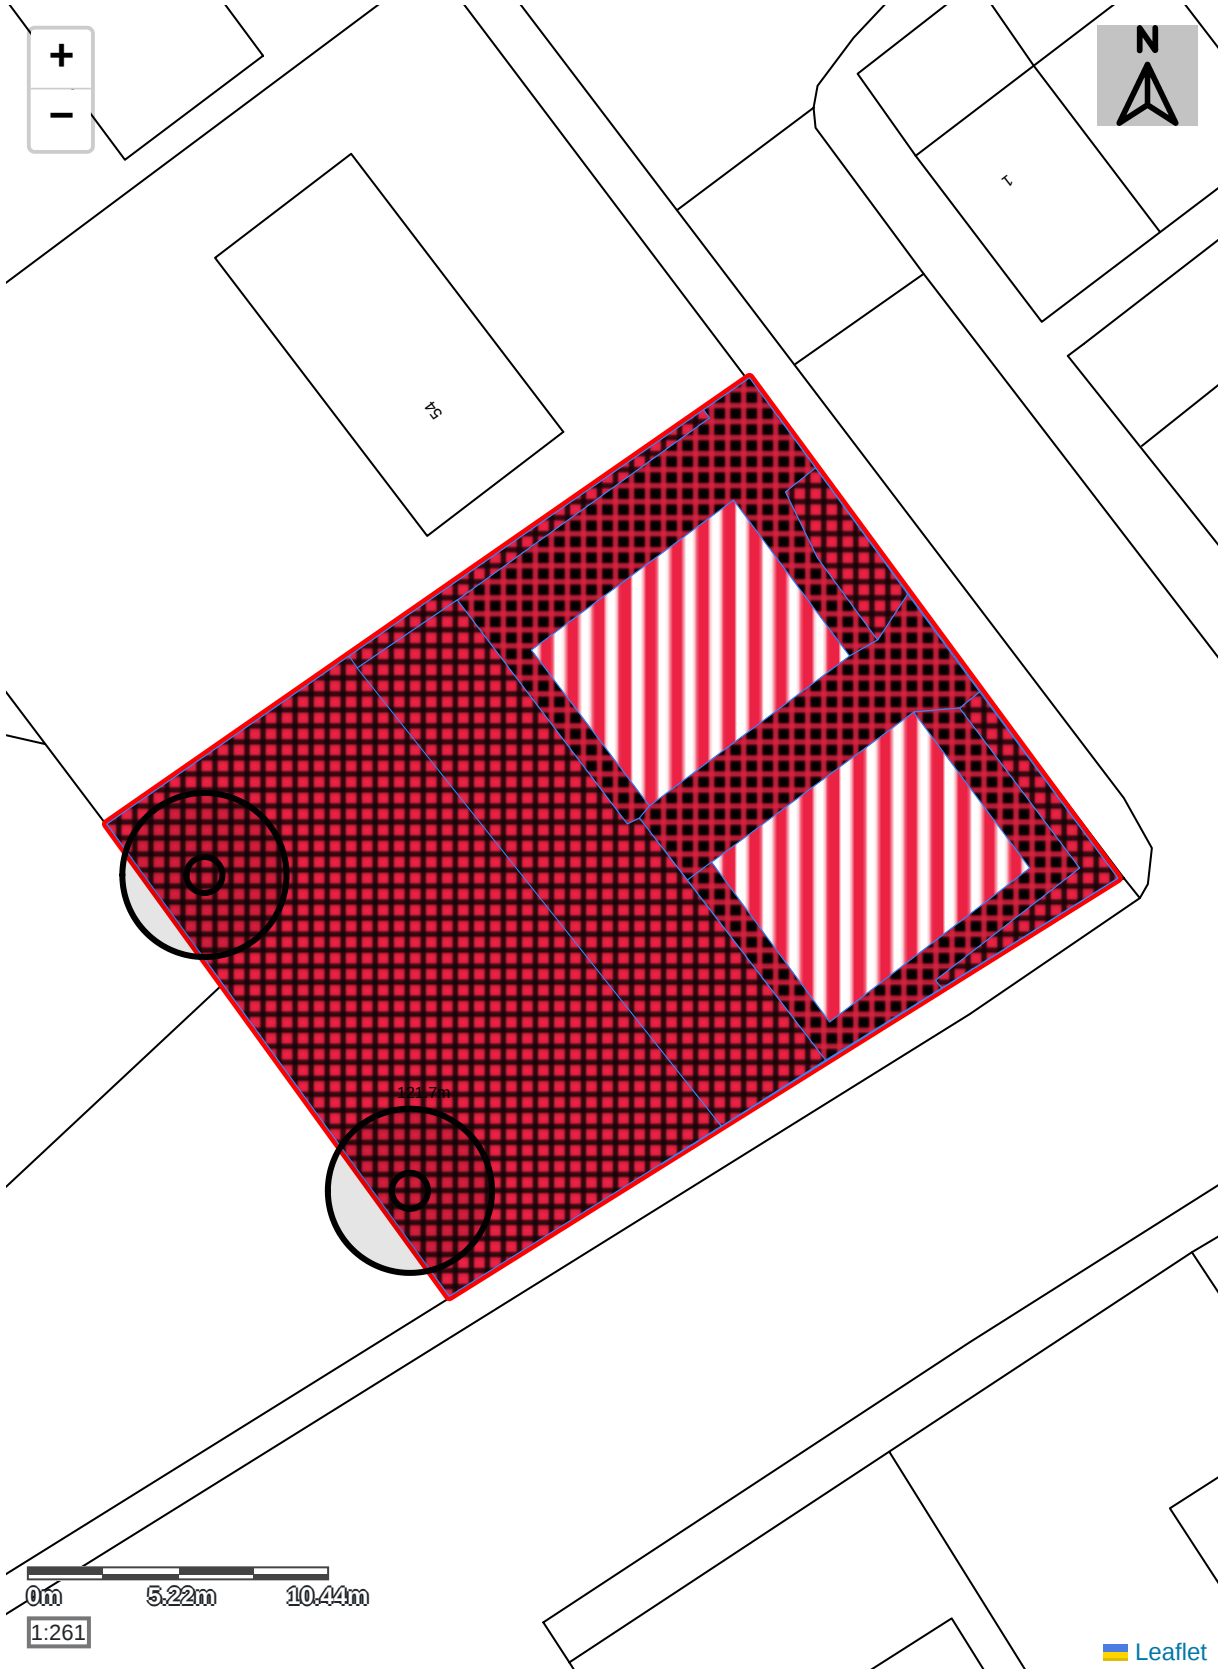

**Pre-Development Plan
Baseline Map**

**Post-Development Plan
Post-Development Map**

Onsite Habitat Plan | Symbology

All symbology based on UKHAB recommendations.

Colour Code	Habitat Description
	Vegetated garden
	Introduced shrub
	Artificial unvegetated, unsealed surface
	Unvegetated garden
	Urban rural tree
	Developed land; sealed surface

**Post-Development Plan
Post-Development (Per Habitat)**

Area-Baseline

Ref	Colour Code	Habitat Description
1		Vegetated garden
2		Introduced shrub
3		Artificial unvegetated, unsealed surface
4		Unvegetated garden
5		Vegetated garden

Area-Intended-Works

Ref	Colour Code	Habitat Description
1		Vegetated garden
2		Unvegetated garden
3		Vegetated garden
4		Vegetated garden
5		Vegetated garden
6		Developed land; sealed surface
7		Vegetated garden
8		Unvegetated garden
9		Developed land; sealed surface
10		Unvegetated garden