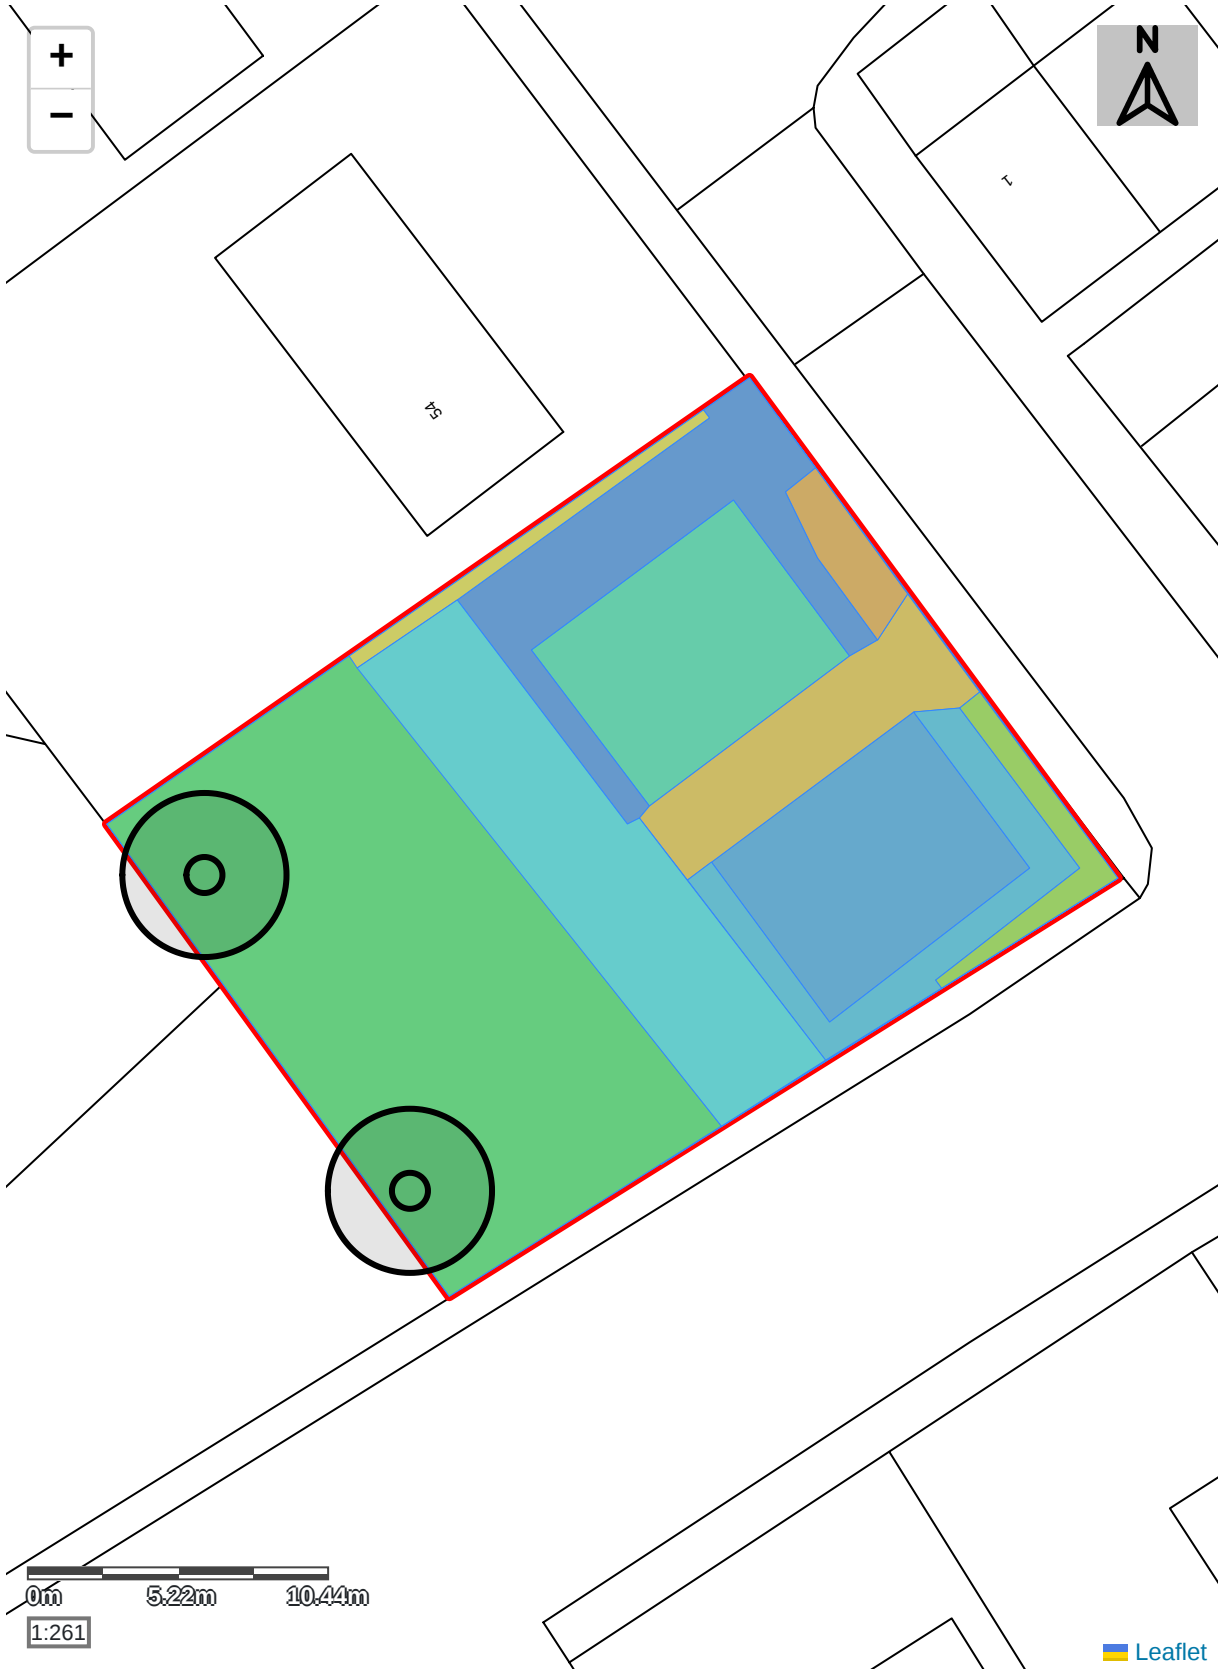

**Pre-Development Plan
Baseline Map**

**Post-Development Plan
Post-Development Map**

Onsite Habitat Plan | Symbology

All symbology based on UKHAB recommendations.

Colour Code	Habitat Description
	Vegetated garden
	Introduced shrub
	Artificial unvegetated, unsealed surface
	Unvegetated garden
	Urban rural tree
	Developed land; sealed surface

**Post-Development Plan
Post-Development (Per Habitat)**

Area-Baseline

Ref	Colour Code	Habitat Description
1		Vegetated garden
2		Introduced shrub
3		Artificial unvegetated, unsealed surface
4		Unvegetated garden
5		Vegetated garden

Area-Intended-Works

Ref	Colour Code	Habitat Description
1		Vegetated garden
2		Unvegetated garden
3		Vegetated garden
4		Vegetated garden
5		Vegetated garden
6		Developed land; sealed surface
7		Vegetated garden
8		Unvegetated garden
9		Developed land; sealed surface
10		Unvegetated garden