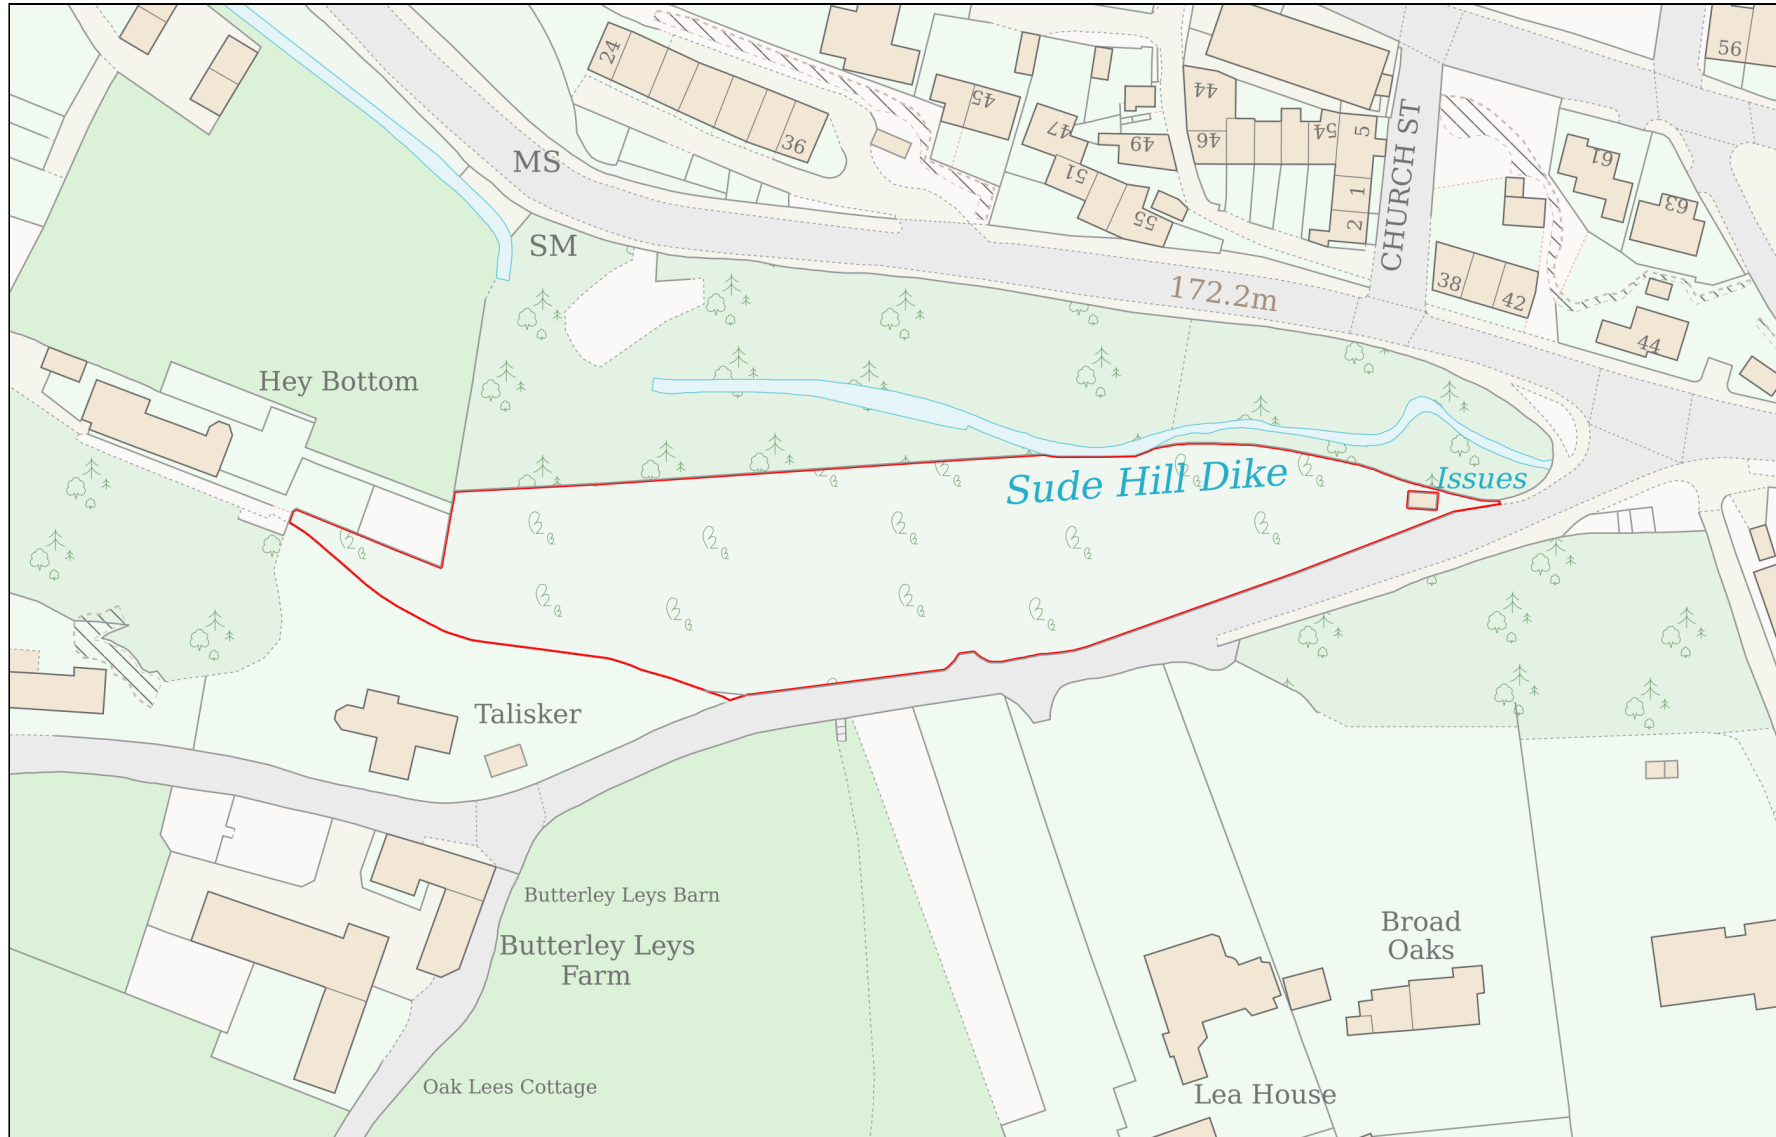

Location Plan

Site Address: Easting: 416455 Northing: 408578

Date Produced: 05-Feb-2026

Scale: 1:1250 @A4

Planning Portal Reference: PP-14681063v1