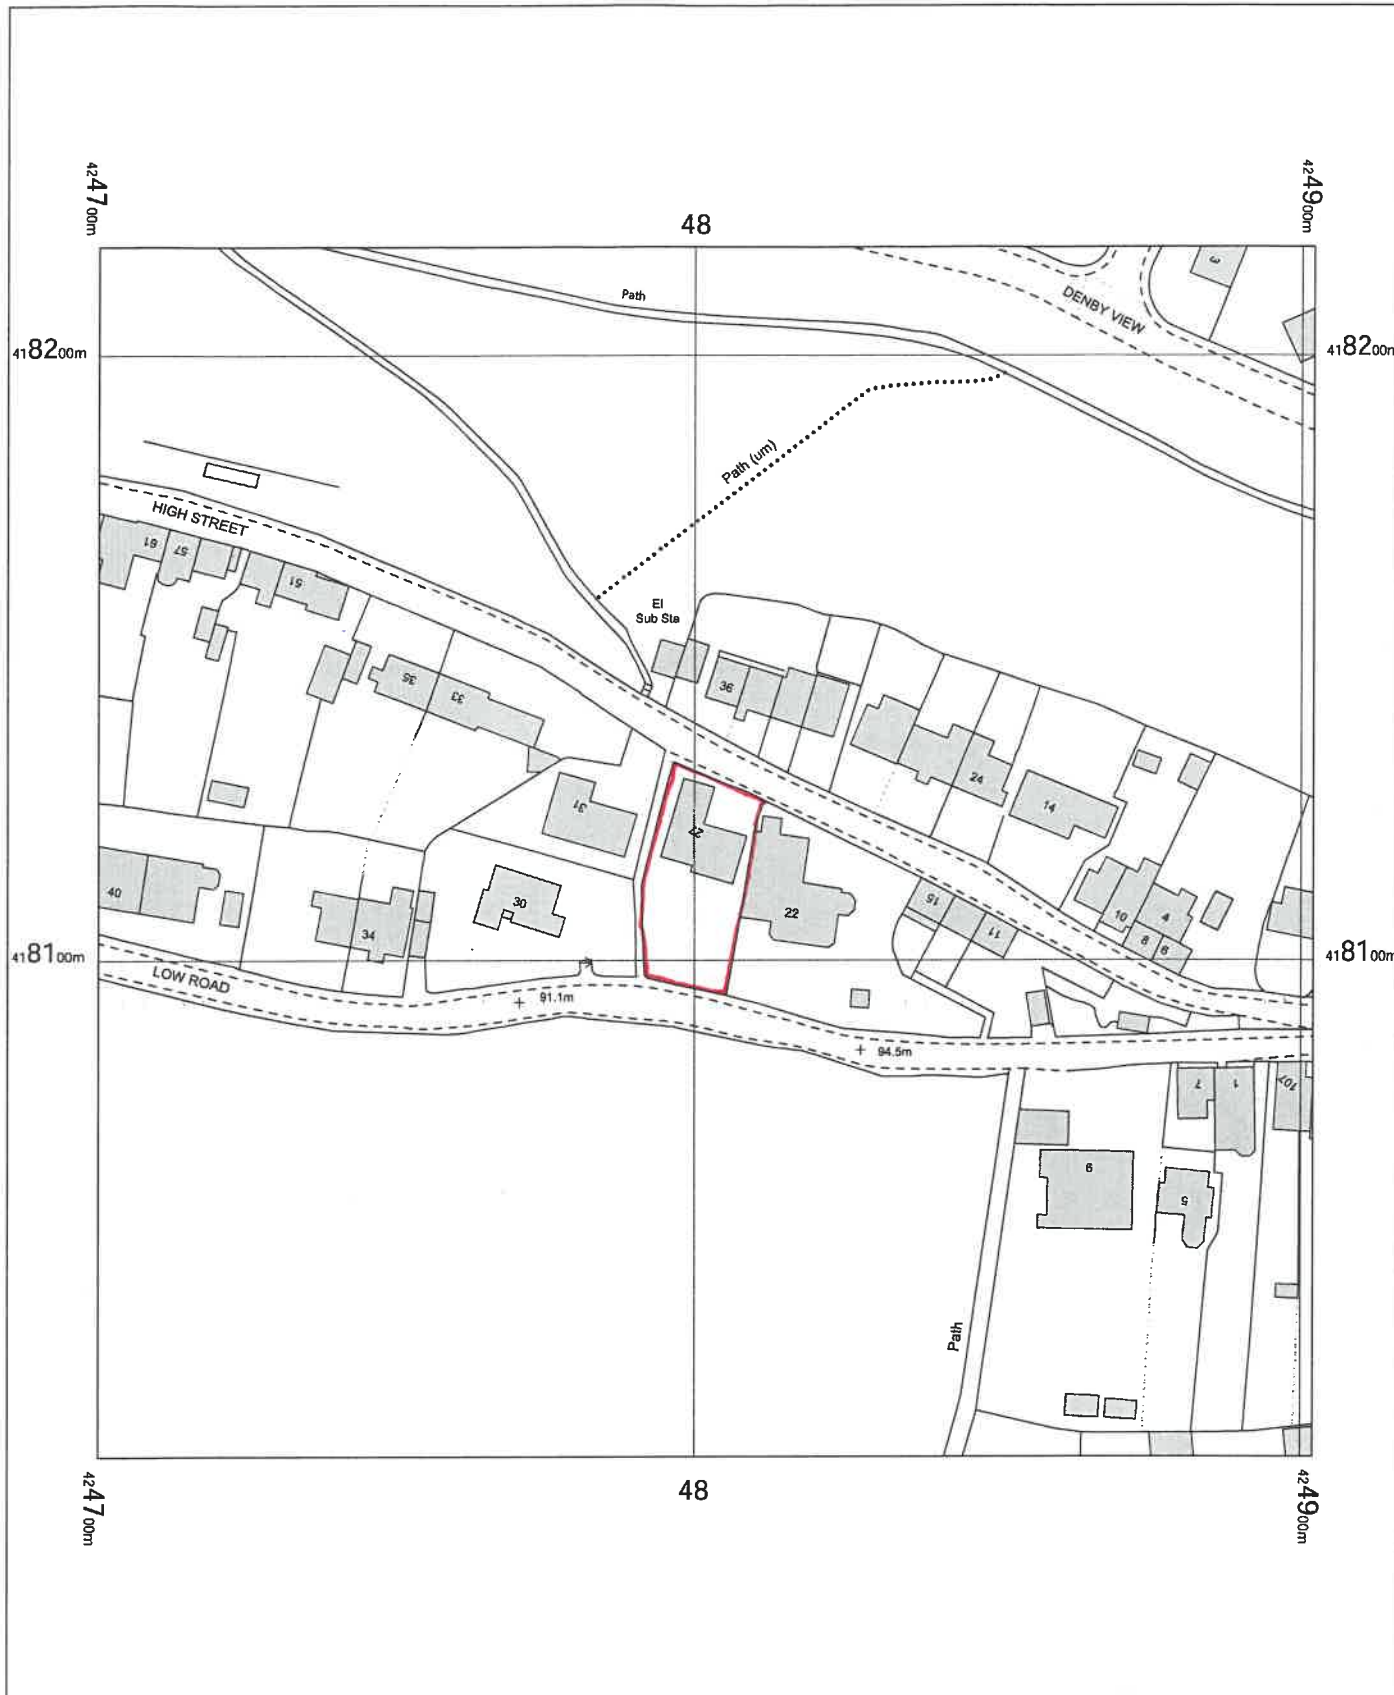

Location Plan 1:1250

Threshfield  
 27 High Street,  
 Thornhill Edge,  
 Dewsbury,  
 Kirklees  
 WF12 OPS

OS MasterMap 1250/2500/10000 scale  
 Monday, February 2, 2026, ID: BW1-01261267  
 maps.blackwell.co.uk  
 1:1250 scale print at A4, Centre: 424802 E, 418118 N  
 ©Crown Copyright Ordnance Survey. Licence no.  
 100041041