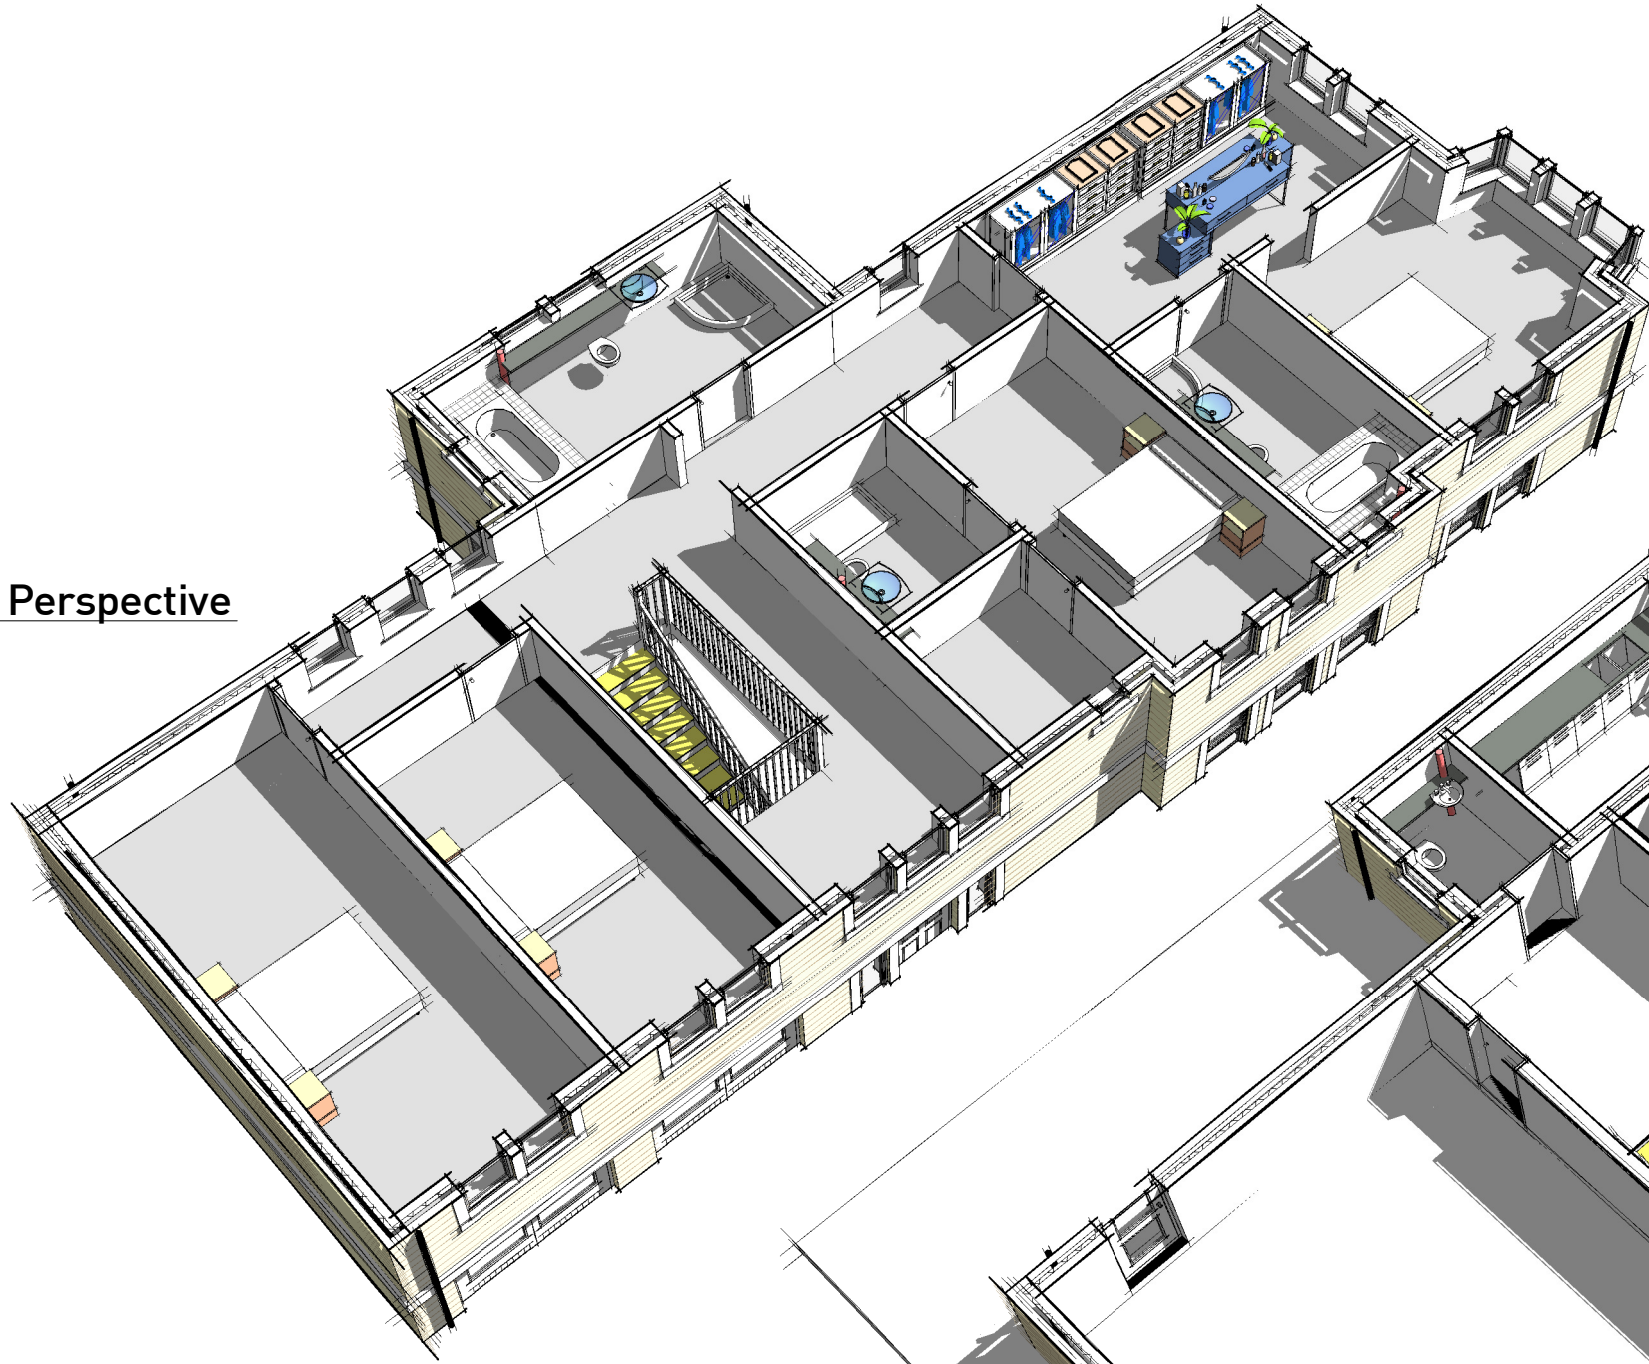

FF Perspective

GF Perspective

Rev.	Date	Notes
Norcroft Grange		
Internal Perspectives		
Dwg No. H26-0003. 07	Rev.	Drawn: NF Date: 29/01/26
Scale @ A3:	Client: Tom Pickles	