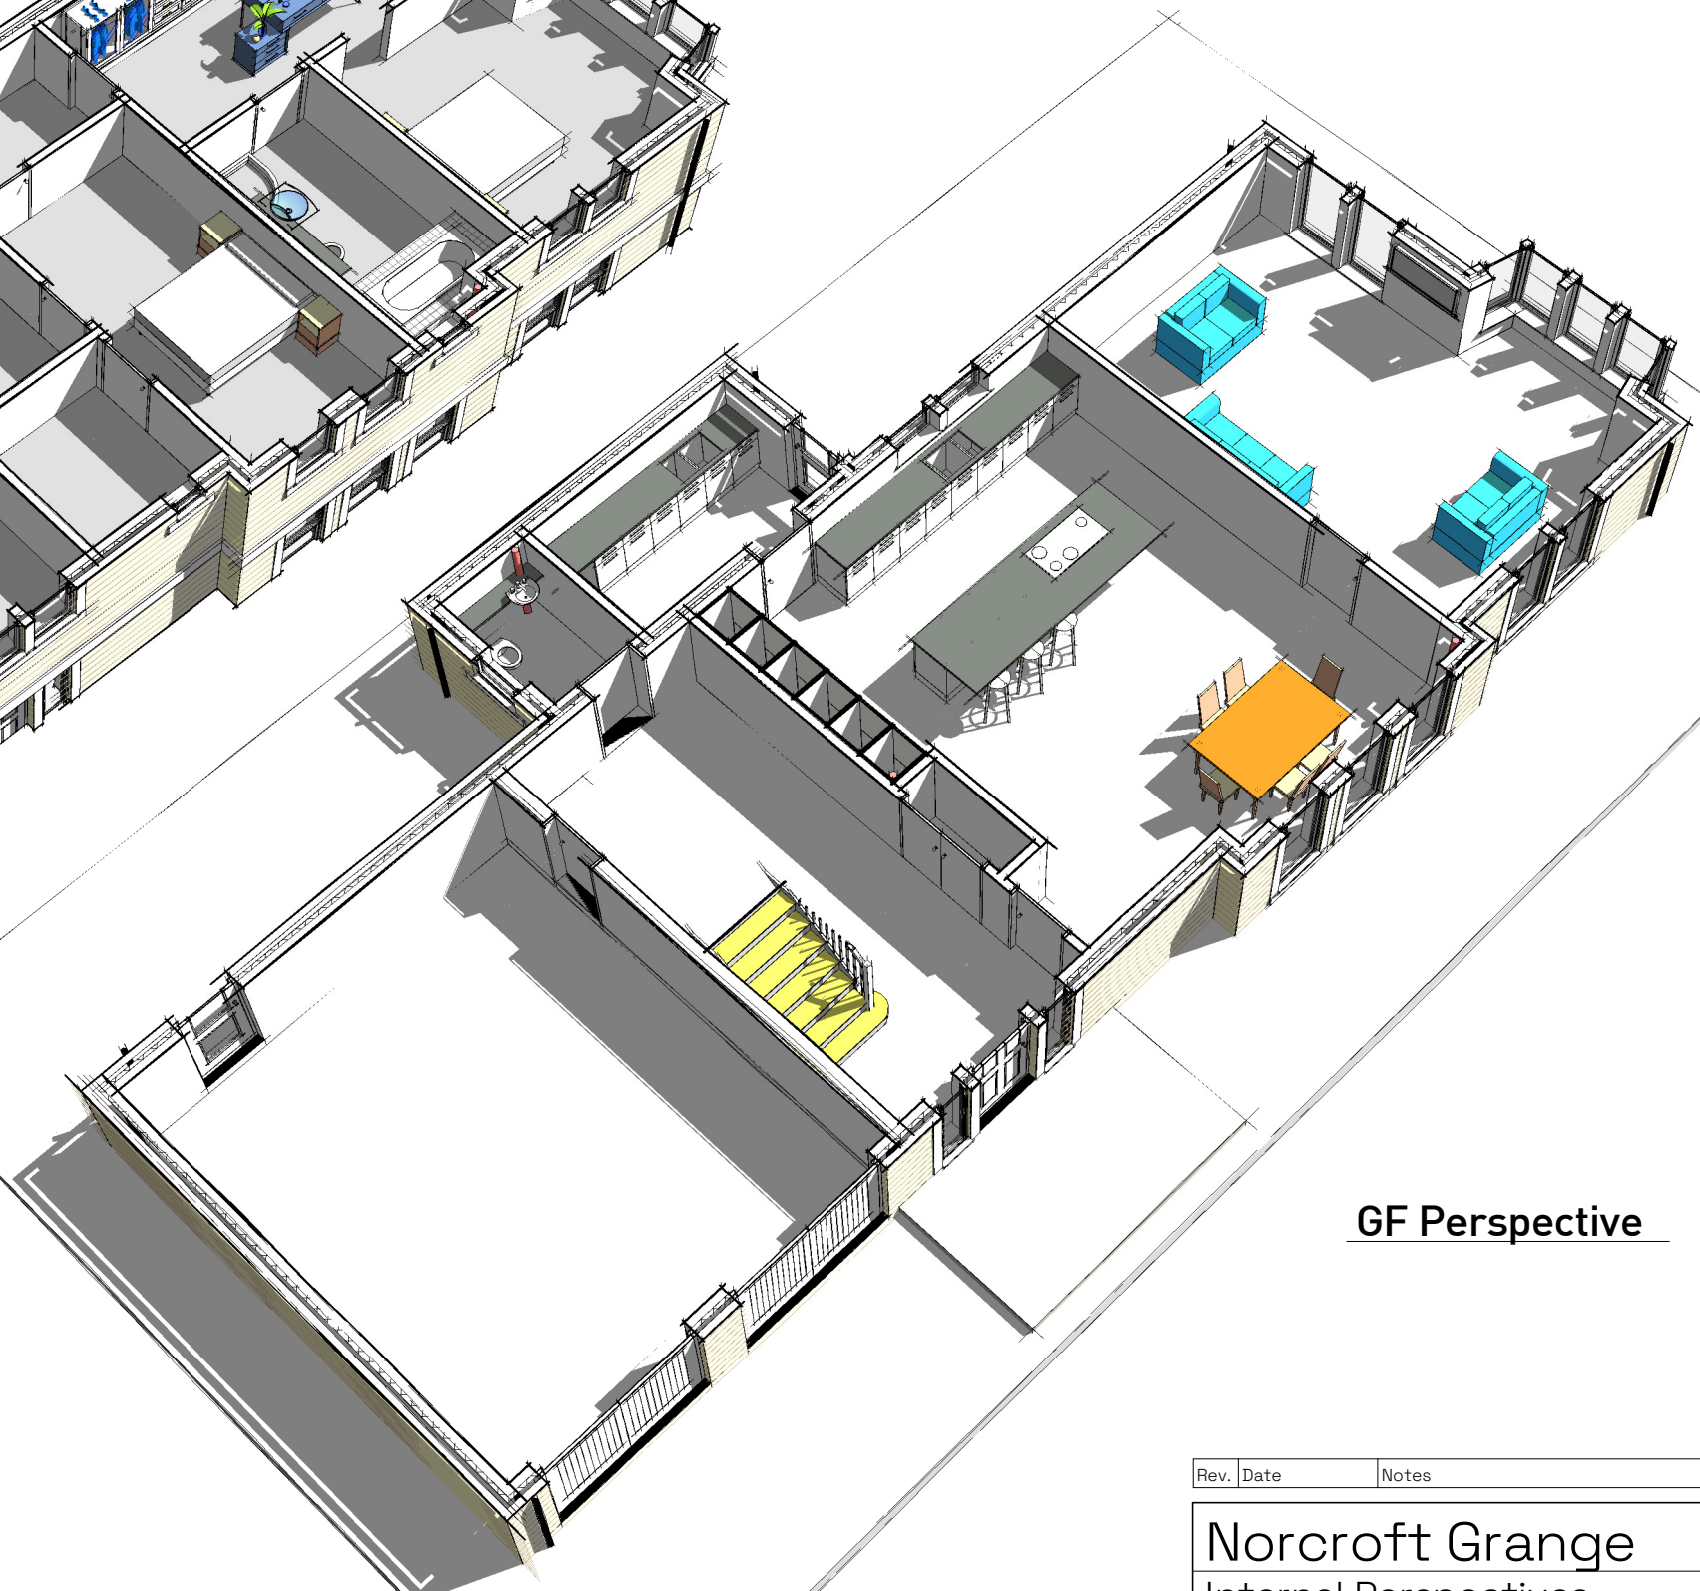

FF Perspective

GF Perspective

Rev.	Date	Notes
Norcroft Grange		
Internal Perspectives		
Dwg No. H26-0003. 07	Rev.	Drawn: NF Date: 29/01/26
Scale @ A3:	Client: Tom Pickles	