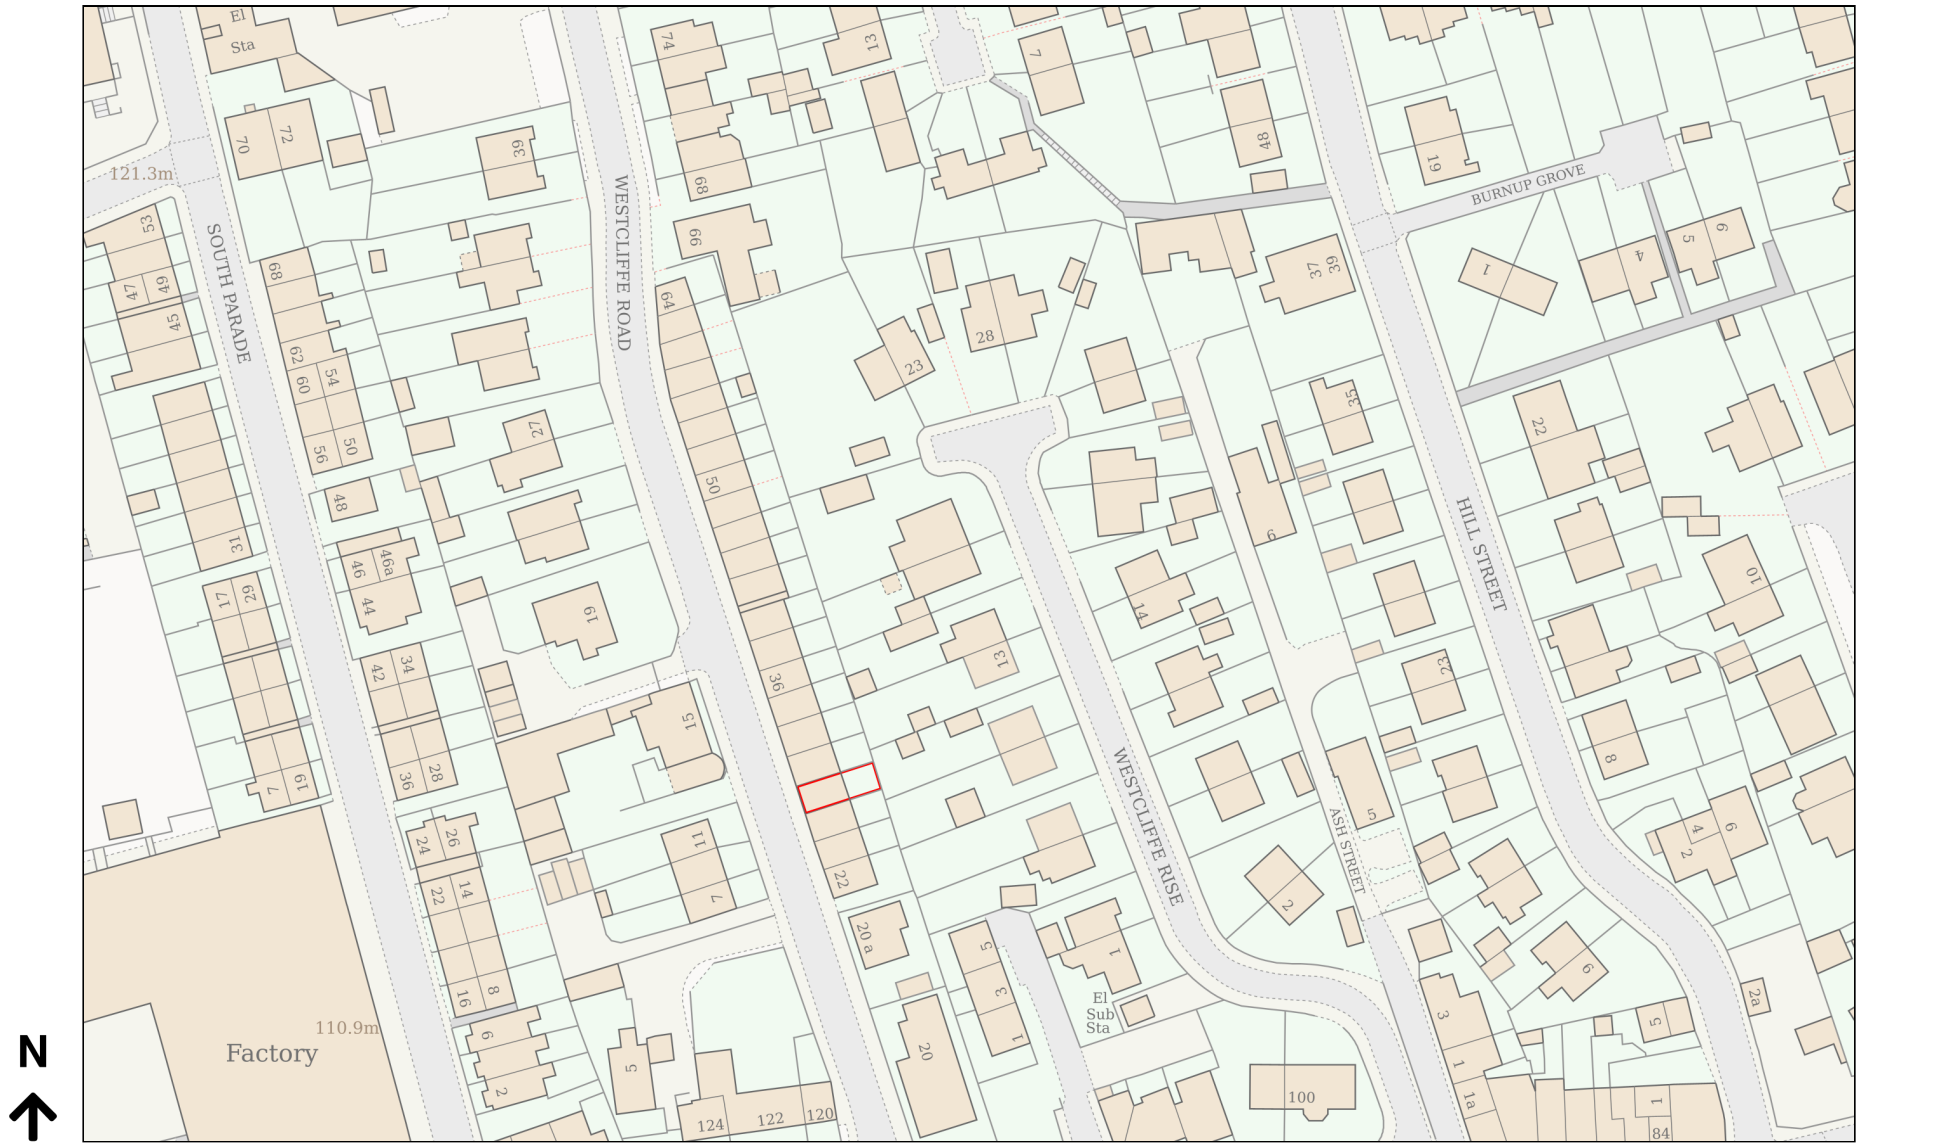

Location Plan

Site Address: 28, Westcliffe Road, Cleckheaton, BD19 3NW

Date Produced: 27-Jan-2026

Scale: 1:1250 @A4

Planning Portal Reference: PP-14610714v1