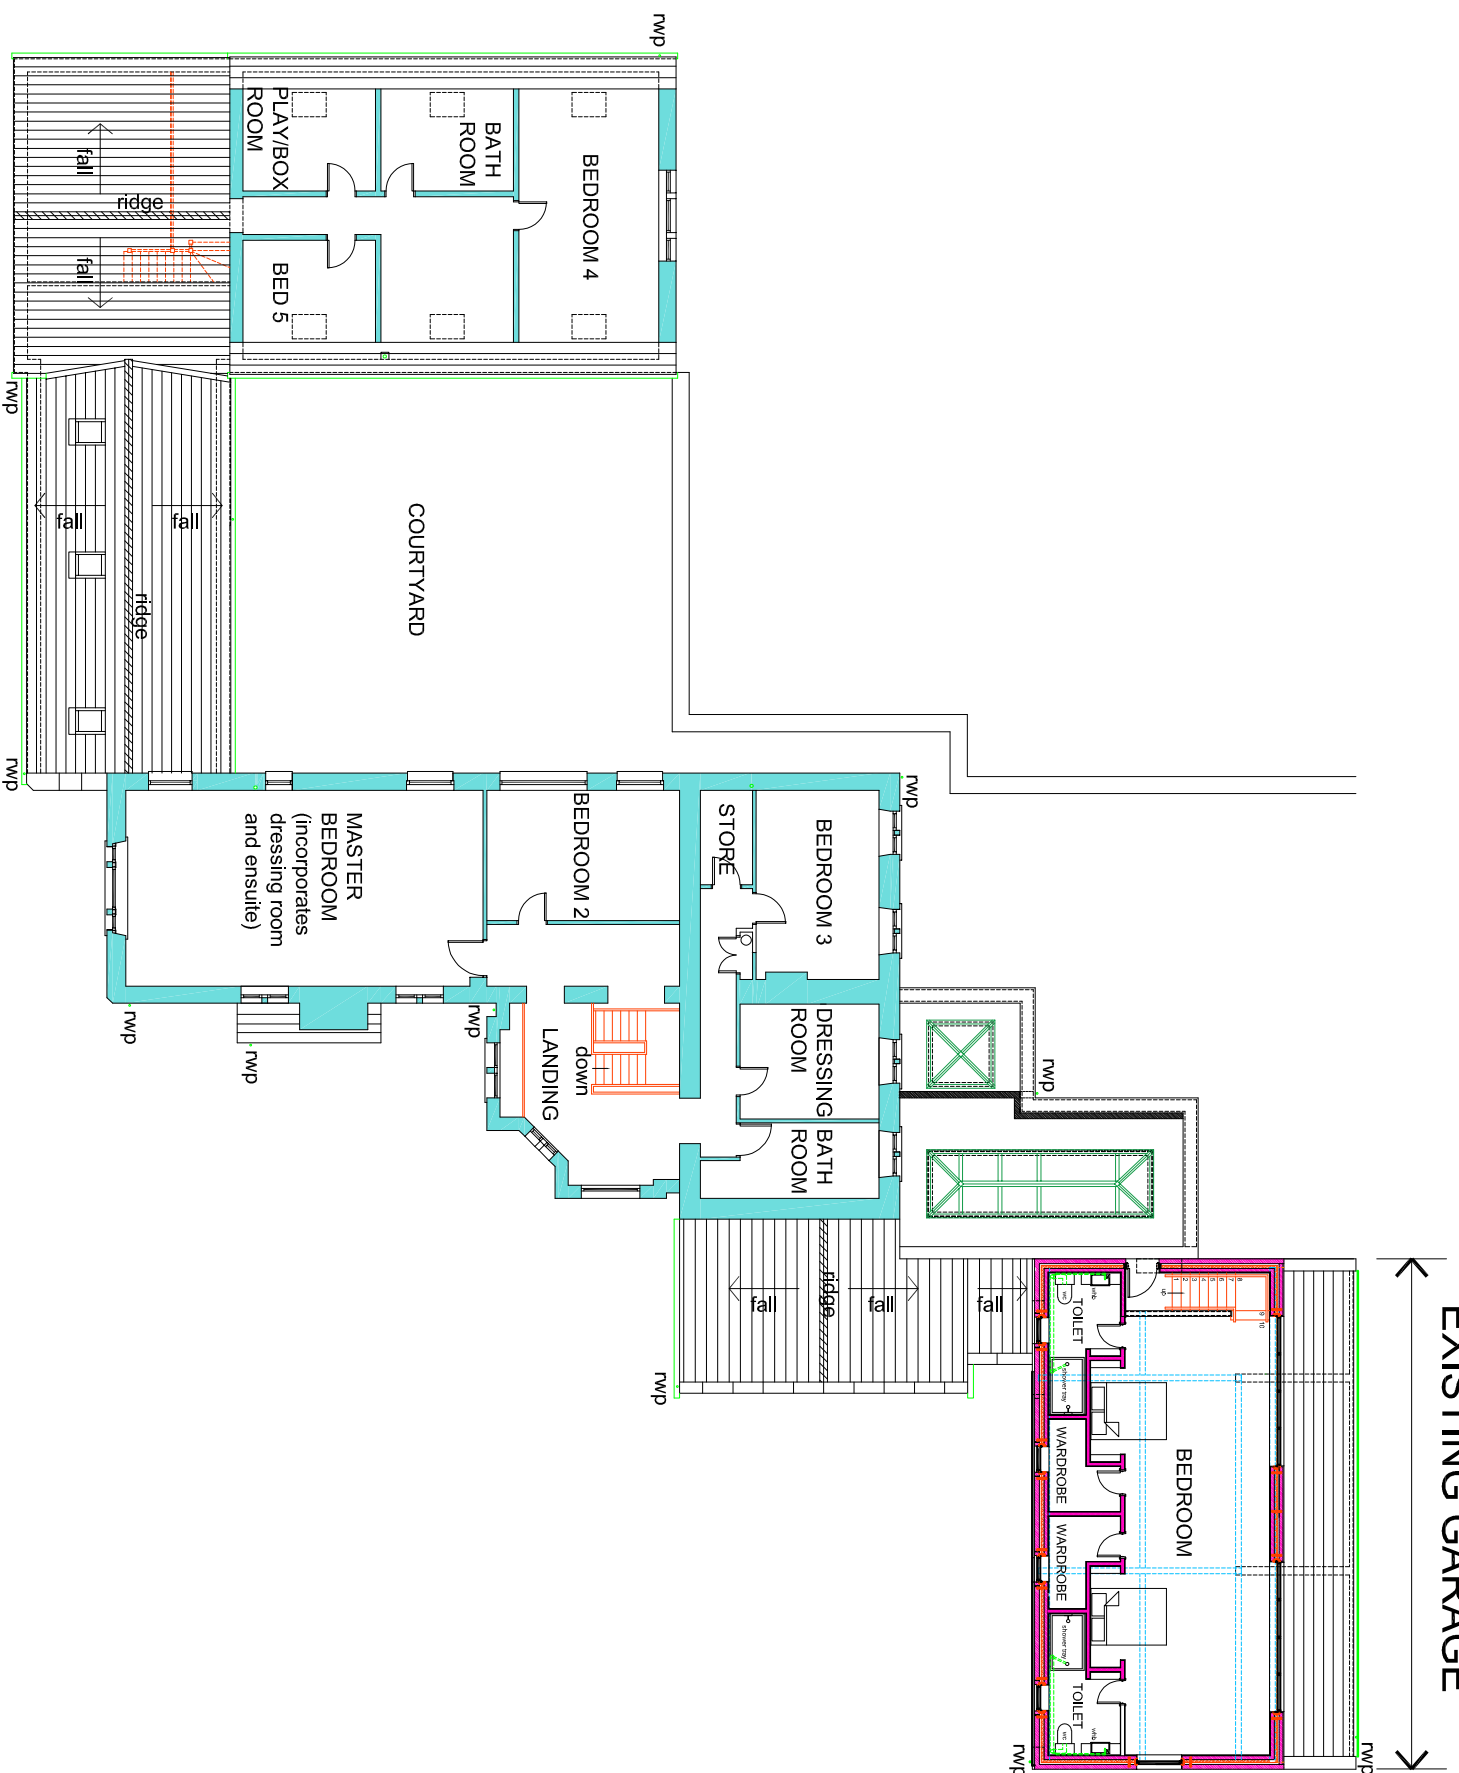

**PROPOSED FIRST FLOOR
EXTENSION OVER
EXISTING GARAGE**

PLANNING APPLICATION

rev	description	date
drawn	Paul McGuire	16/01/26

Paul McGuire MCIAI, AClOIB,
Chartered Architectural Technologist
 46 Riley Park, Kirkburton Huddersfield HD8 0SA
 T. +44 (0)1484 602893 M. 07960 303343
 E. info@pmcg-archtech.co.uk
 Web. www.pmcg-archtech.co.uk

Dr. K & Mrs. B. HELLAWELL

**PROPOSED FIRST FLOOR EXTENSION
OVER GARAGE**

**THORNCLIFF SPRING FARM
12 THORNCLIFF GREEN KIRKBURTON
HUDDERSFIELD HD8 0UQ**

OVERALL FIRST FLOOR PLAN AS PROPOSED

scale	date	drawing No	rev
1:200 @ A3	2025.05	(KBH) PD 14	