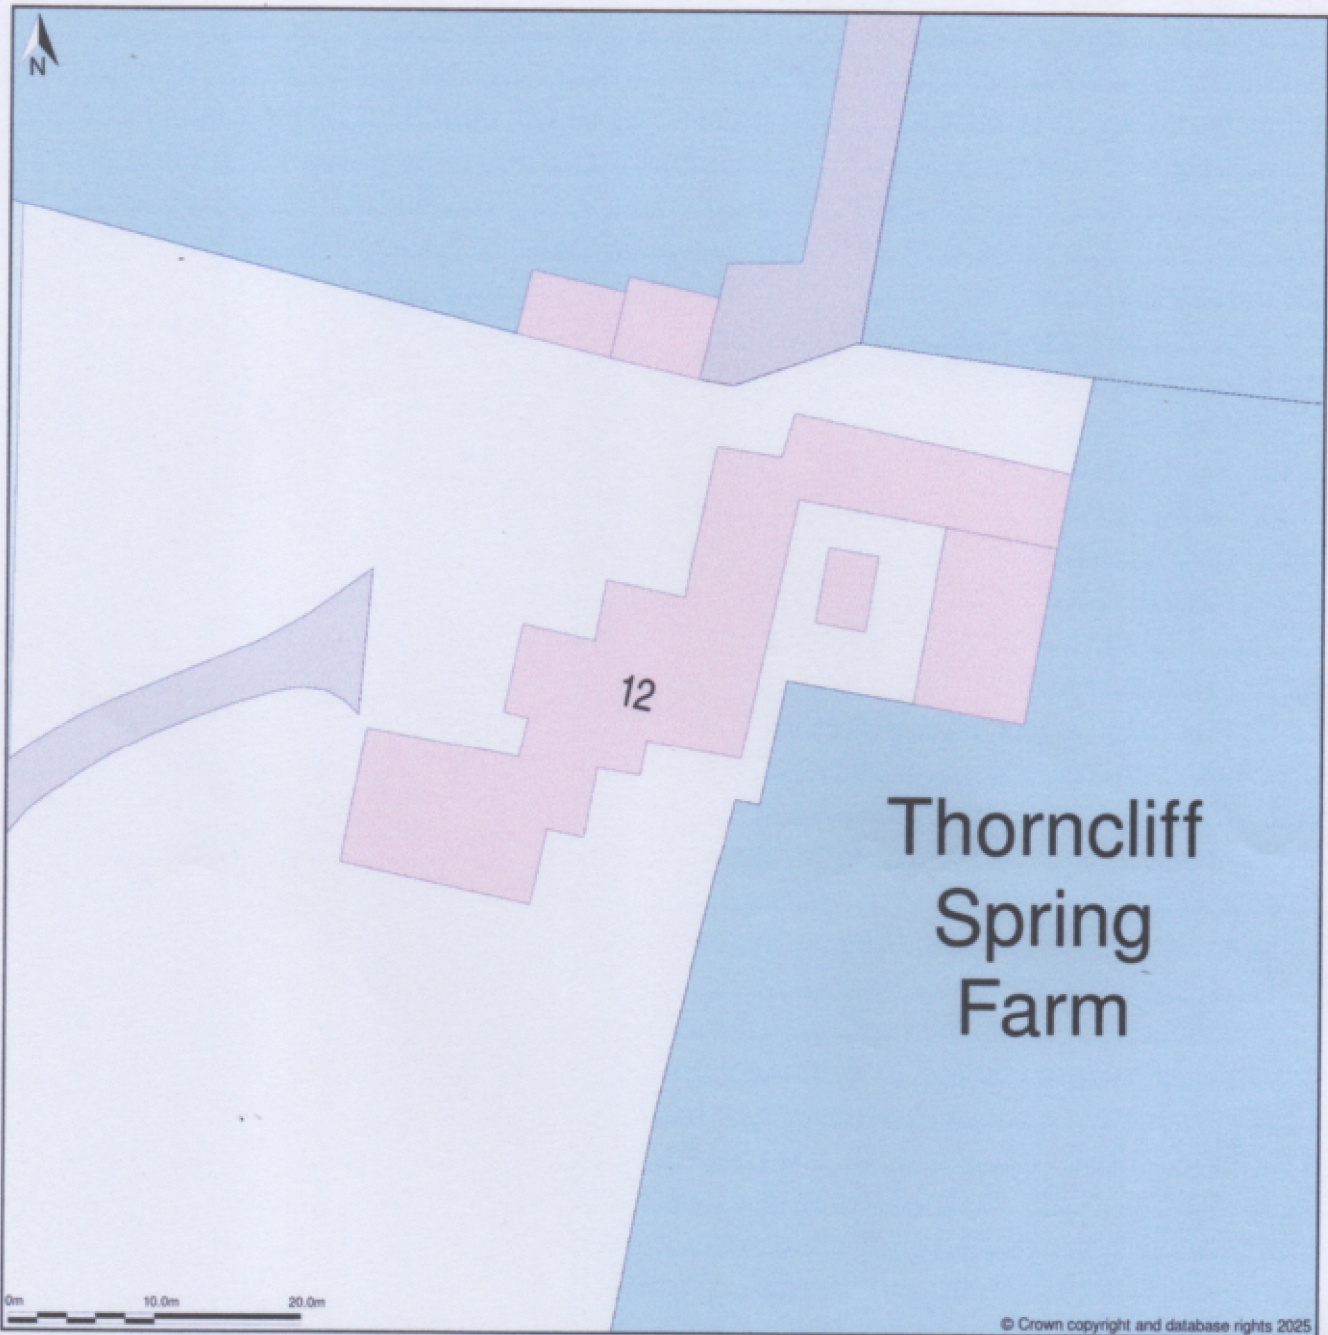

12, Thorncliff Green Road, Kirkburton, Huddersfield, Kirklees, HD8 0UQ

Site Plan (also called a Block Plan) shows area bounded by: 421499.53, 413161.0 421589.53, 413251.0 (at a scale of 1:500), OSGridRef: SE21541320. The representation of a road, track or path is no evidence of a right of way. The representation of features as lines is no evidence of a property boundary.

Produced on 11th Nov 2025 from the Ordnance Survey National Geographic Database and incorporating surveyed revision available at this date. Reproduction in whole or part is prohibited without the prior permission of Ordnance Survey. © Crown copyright 2025. Supplied by buyaplan.co.uk a licensed Ordnance Survey partner (100053143). Unique plan reference: #01019189-020143.

SPO1 SITE PLAN - 1:500