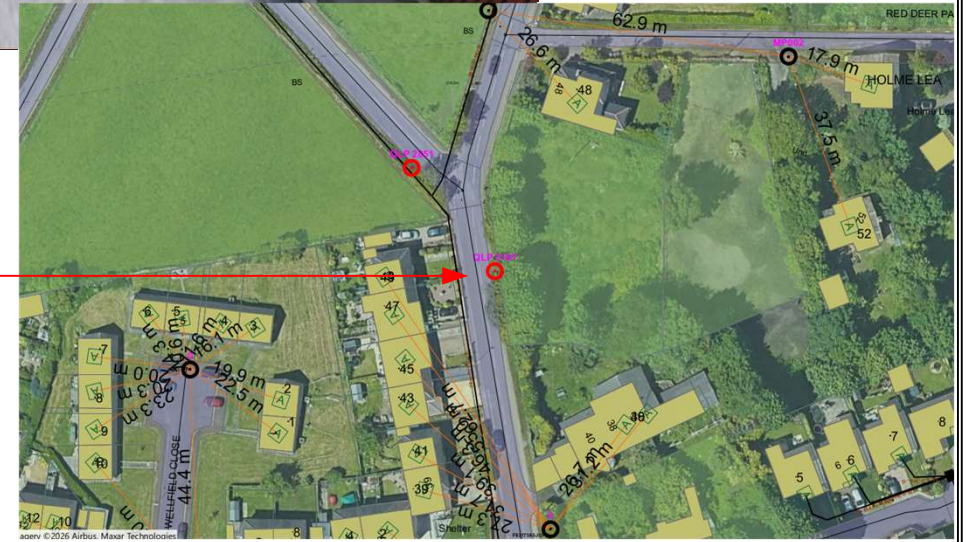

Pole DP Number	Type	Phase	Colour	Area	Address
QLP 3197	9m Light	FY24	Brown	Kirklees	OPP 47 BRIESTFIELD ROAD, GRANGE MOOR, WAKEFIELD WF4 4EG

Proposed Pole

Proposed Pole

Template Version: V1.0  
26/10/2022

Grid Reference:	E:	422153.947
	N:	416254.218

Local Authority:

Kirklees Metropolitan Council