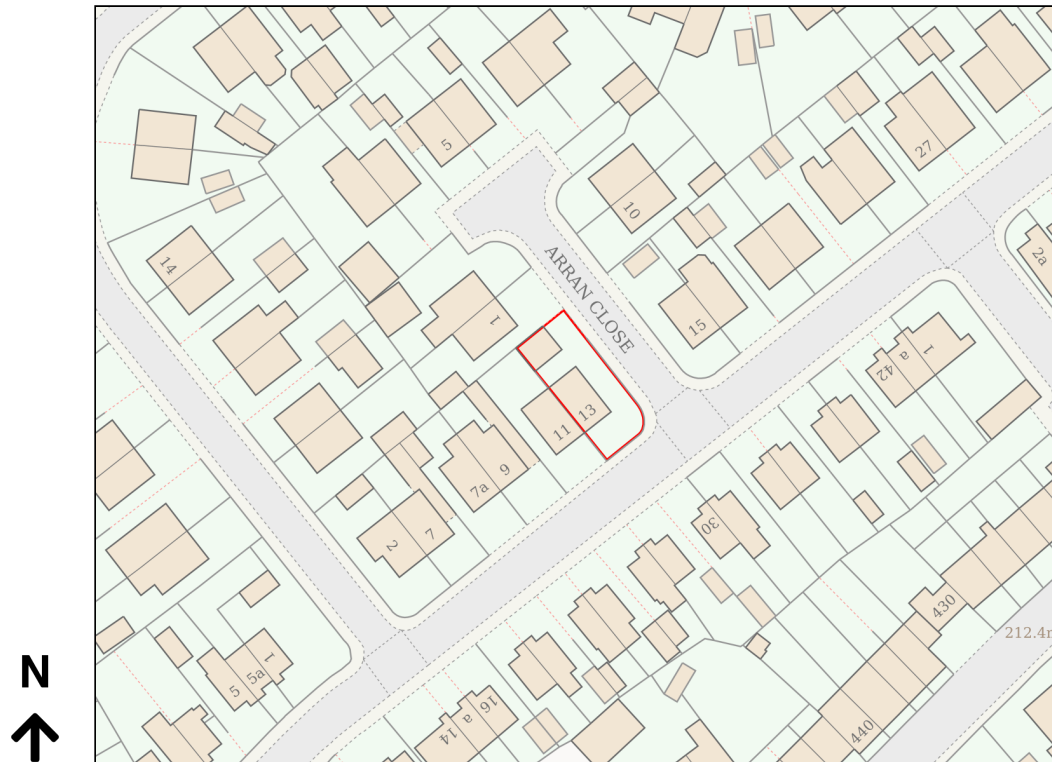

# Location Plan

Site Address: 13, Banks Road, Golcar, Huddersfield, HD7 4LX

Date Produced: 05-Jan-2026

Scale: 1:1250 @A4

Planning Portal Reference: PP-14567376v1