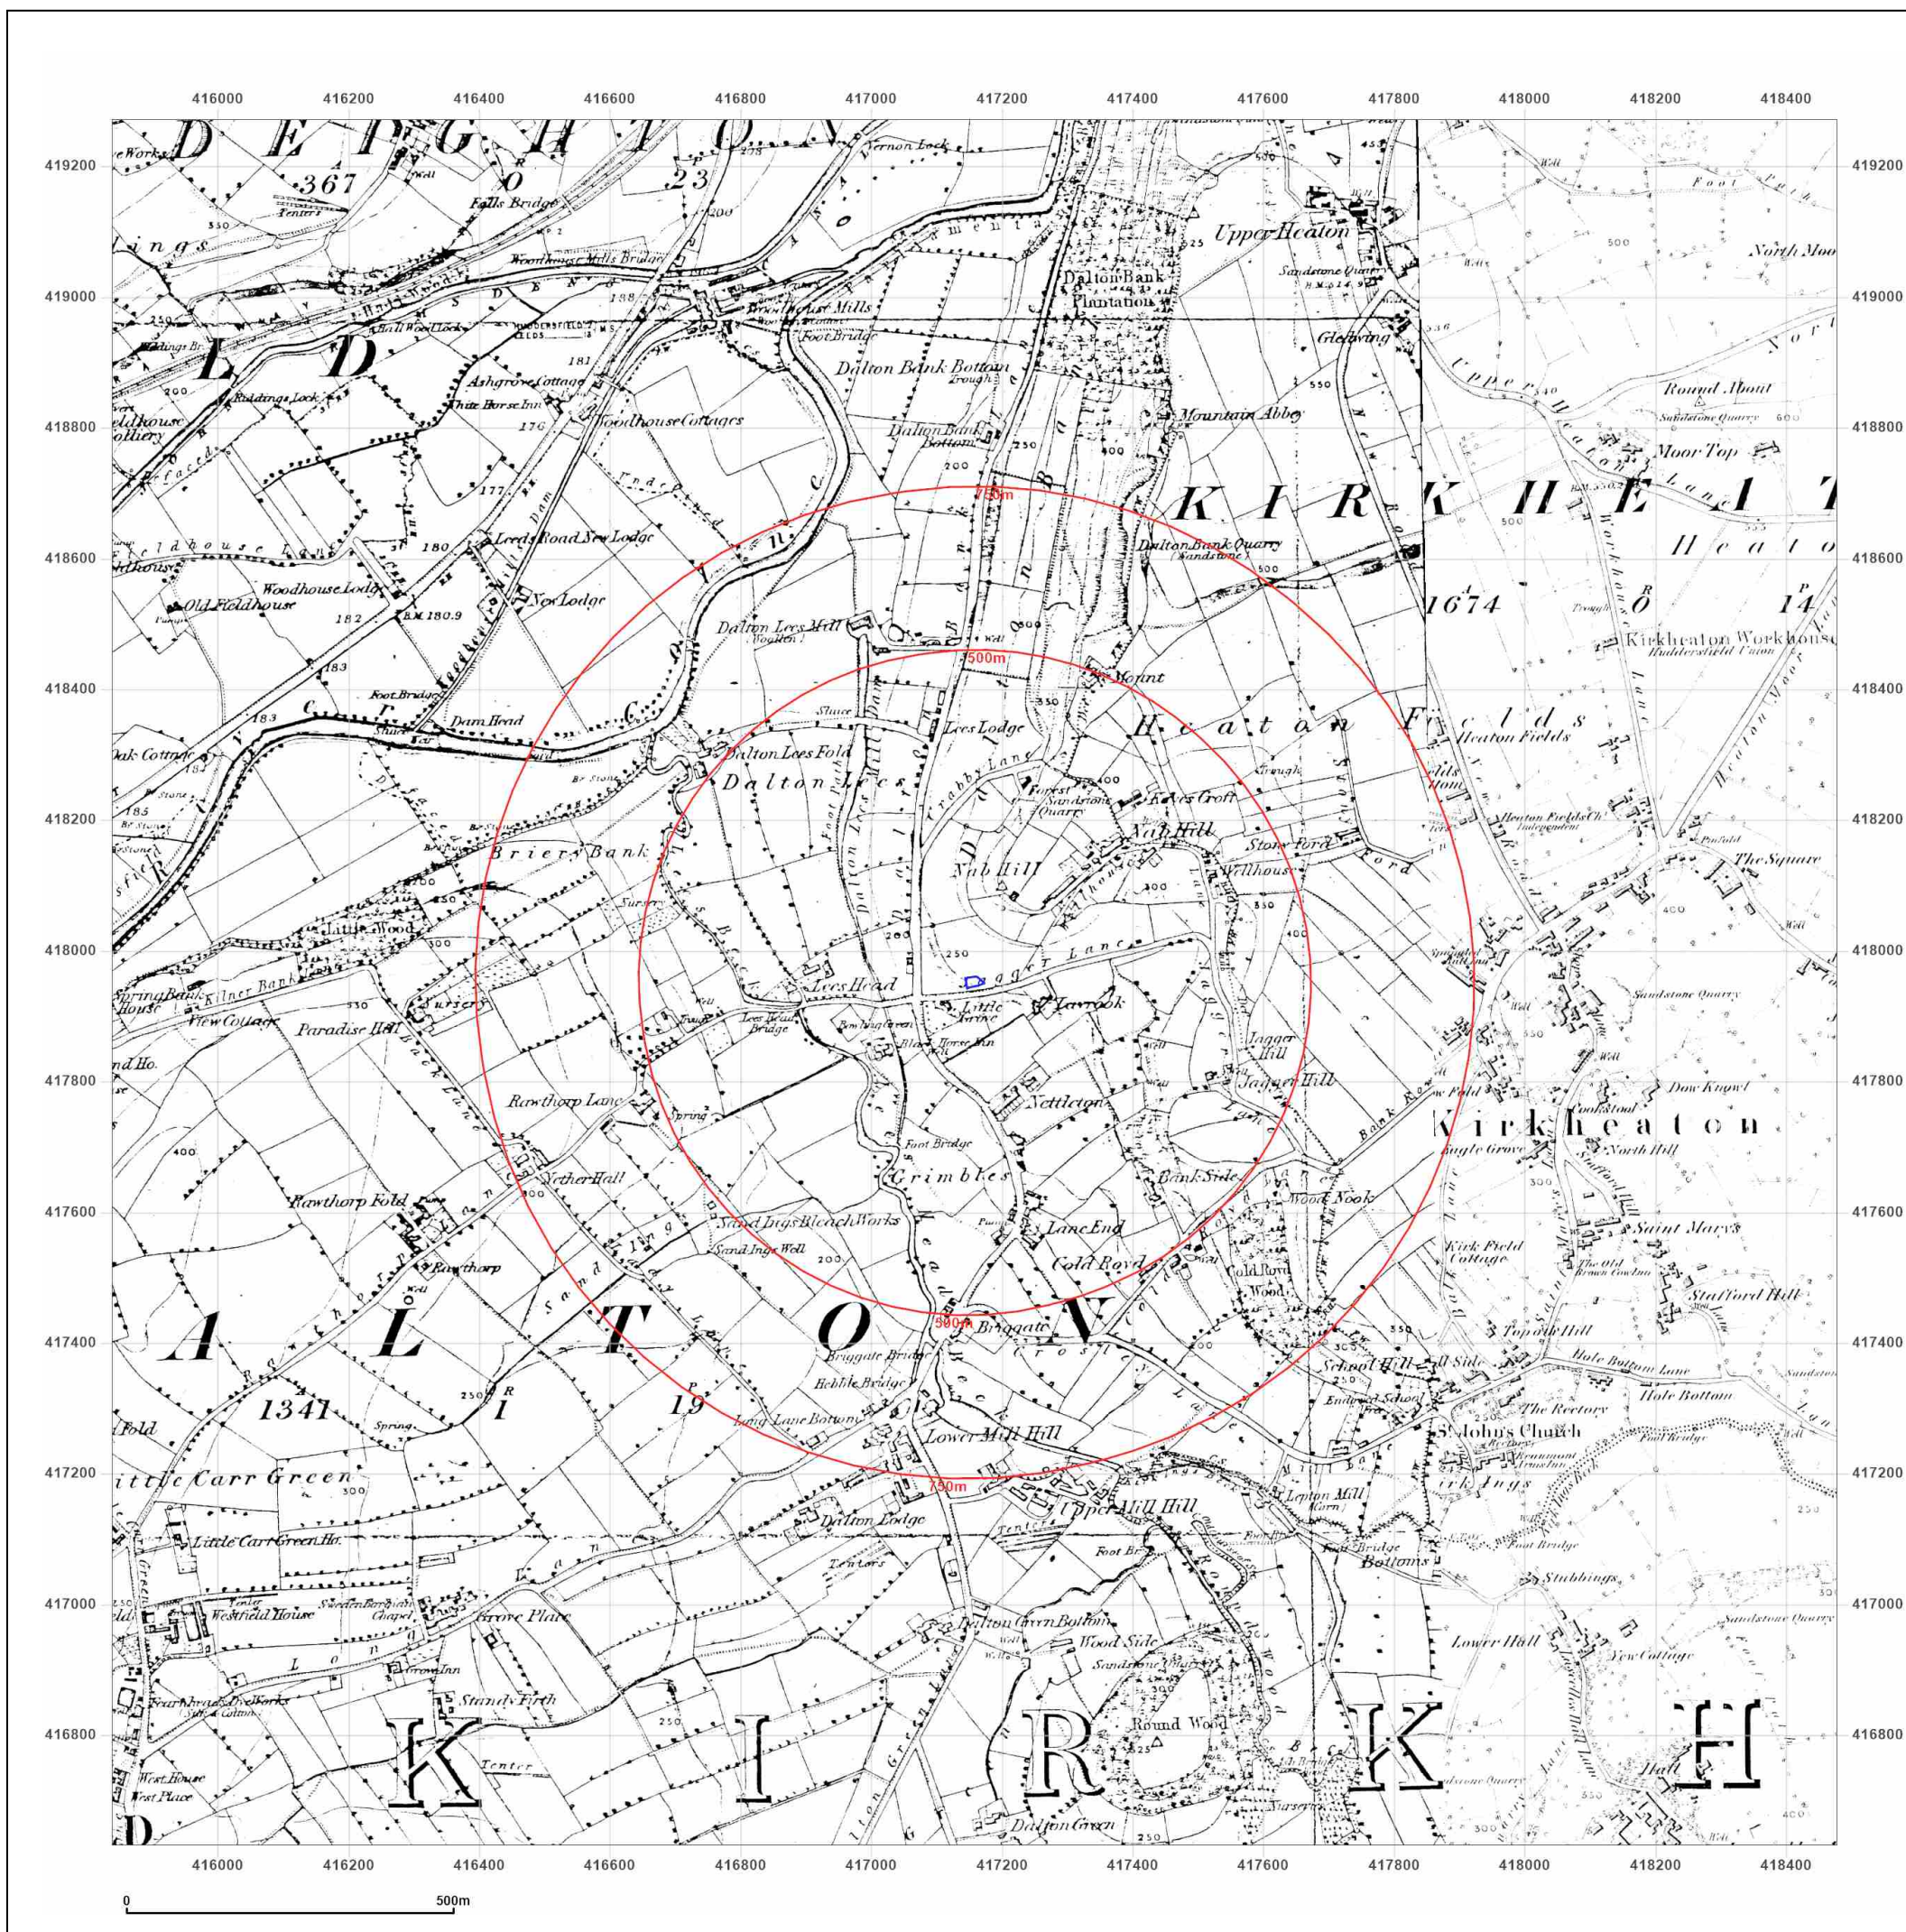

Site Details:

JAGGER LANE, KIRKHEATON,
HUDDERSFIELD, KIRKLEES,
HD5 0QY

Client Ref: ADP - Jagger
Report Ref: GS-GDH-TOW-9Q3-DSY
Grid Ref: 417157, 417951

Map Name: County Series

Map date: 1854-1855

Scale: 1:10,560

© Crown copyright and database rights 2024 Ordnance Survey 100035207

Production date: 02 April 2025

Map legend available at:
www.groundsure.com/sites/default/files/groundsure_legend.pdf

Site Details:

JAGGER LANE, KIRKHEATON,
HUDDERSFIELD, KIRKLEES,
HD5 0QY

Client Ref: ADP - Jagger
Report Ref: GS-GDH-TOW-9Q3-DSY
Grid Ref: 417157, 417951

Map Name: County Series

Map date: 1888-1892

Scale: 1:10,560

Printed at: 1:10,560

Surveyed 1892
Revised 1892
Edition N/A
Copyright N/A
Levelled N/A