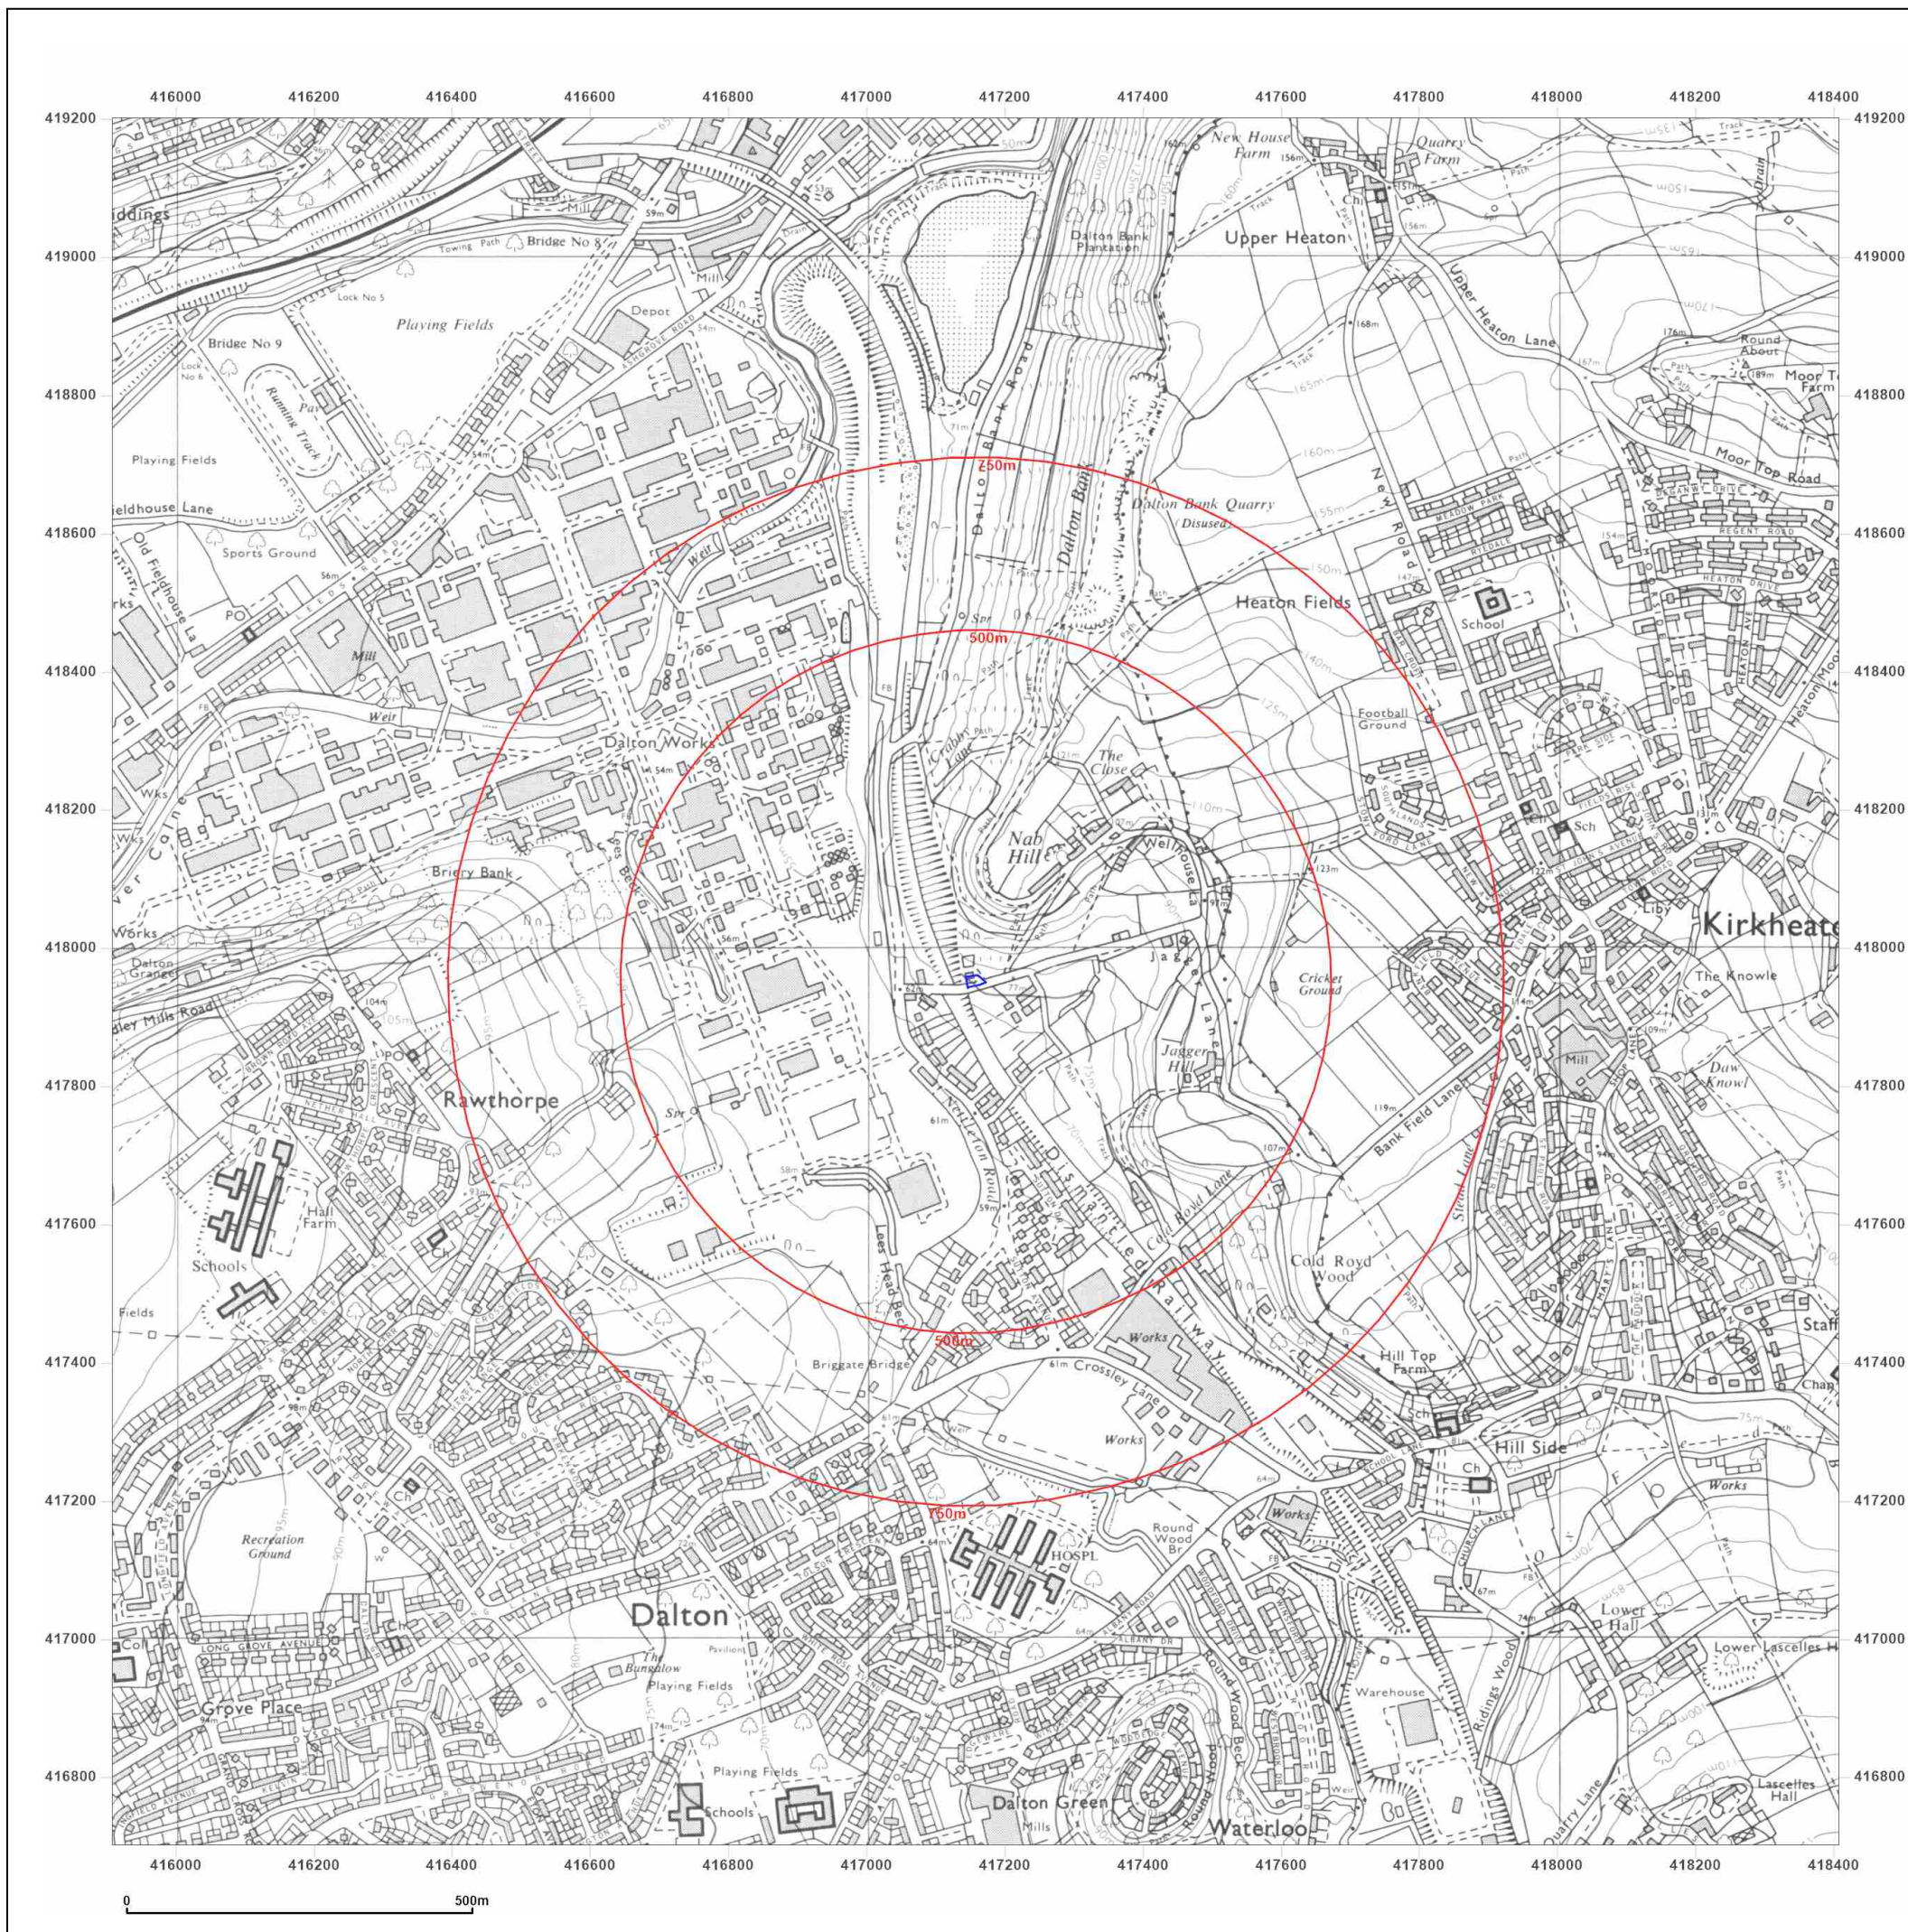

Site Details:

JAGGER LANE, KIRKHEATON,
HUDDERSFIELD, KIRKLEES,
HD5 0QY

Client Ref: ADP - Jagger
Report Ref: GS-GDH-TOW-9Q3-DSY
Grid Ref: 417157, 417951

Map Name: National Grid

Map date: 1975

Scale: 1:10,000

Printed at: 1:10,000

Surveyed 1974
Revised 1975
Edition N/A
Copyright N/A
Levelled N/A

Produced by
Groundsure Insights
T: 08444 159000
E: info@groundsure.com
W: www.groundsure.com

© Crown copyright and database rights 2024 Ordnance Survey 100035207

Production date: 02 April 2025

Map legend available at:
www.groundsure.com/sites/default/files/groundsure_legend.pdf