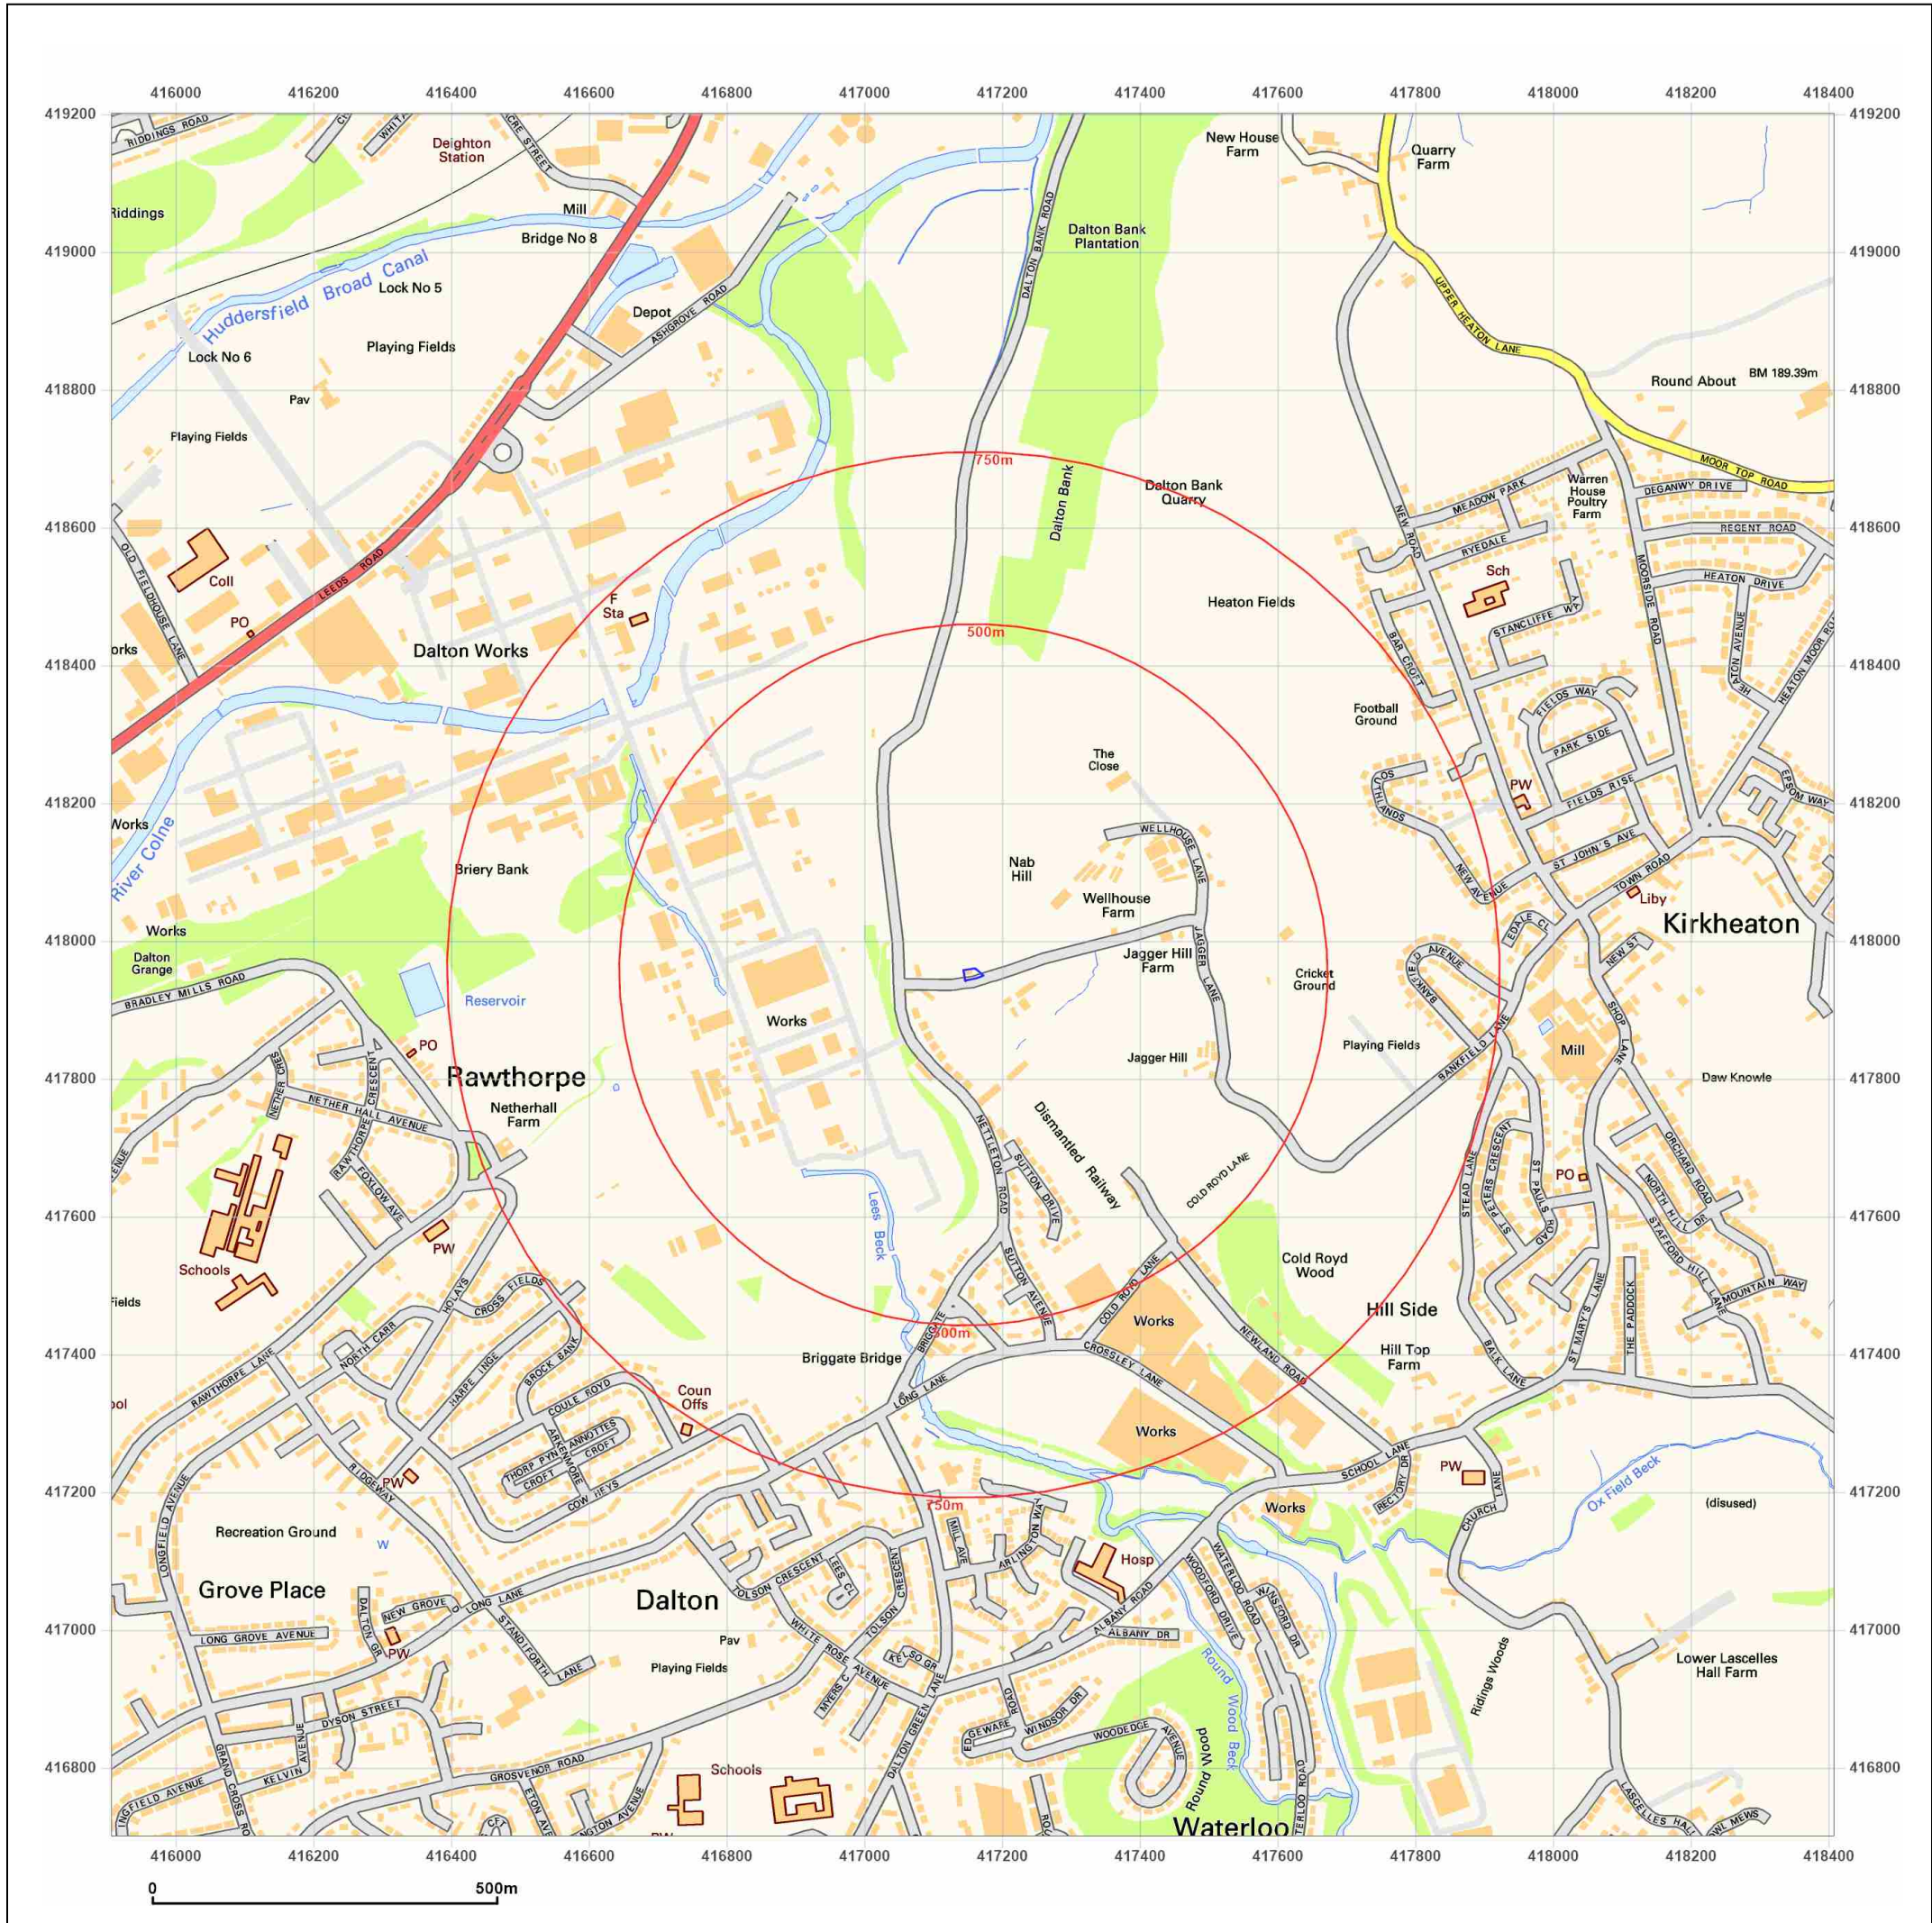

Site Details:

JAGGER LANE, KIRKHEATON,
HUDDERSFIELD, KIRKLEES,
HD5 0QY

Client Ref: ADP - Jagger
Report Ref: GS-GDH-TOW-9Q3-DSY
Grid Ref: 417157, 417951

Map Name: County Series

Map date: 1854-1855

Scale: 1:10,560

© Crown copyright and database rights 2024 Ordnance Survey 100035207

Production date: 02 April 2025

Map legend available at:
www.groundsure.com/sites/default/files/groundsure_legend.pdf

Site Details:

JAGGER LANE, KIRKHEATON,
HUDDERSFIELD, KIRKLEES,
HD5 0QY