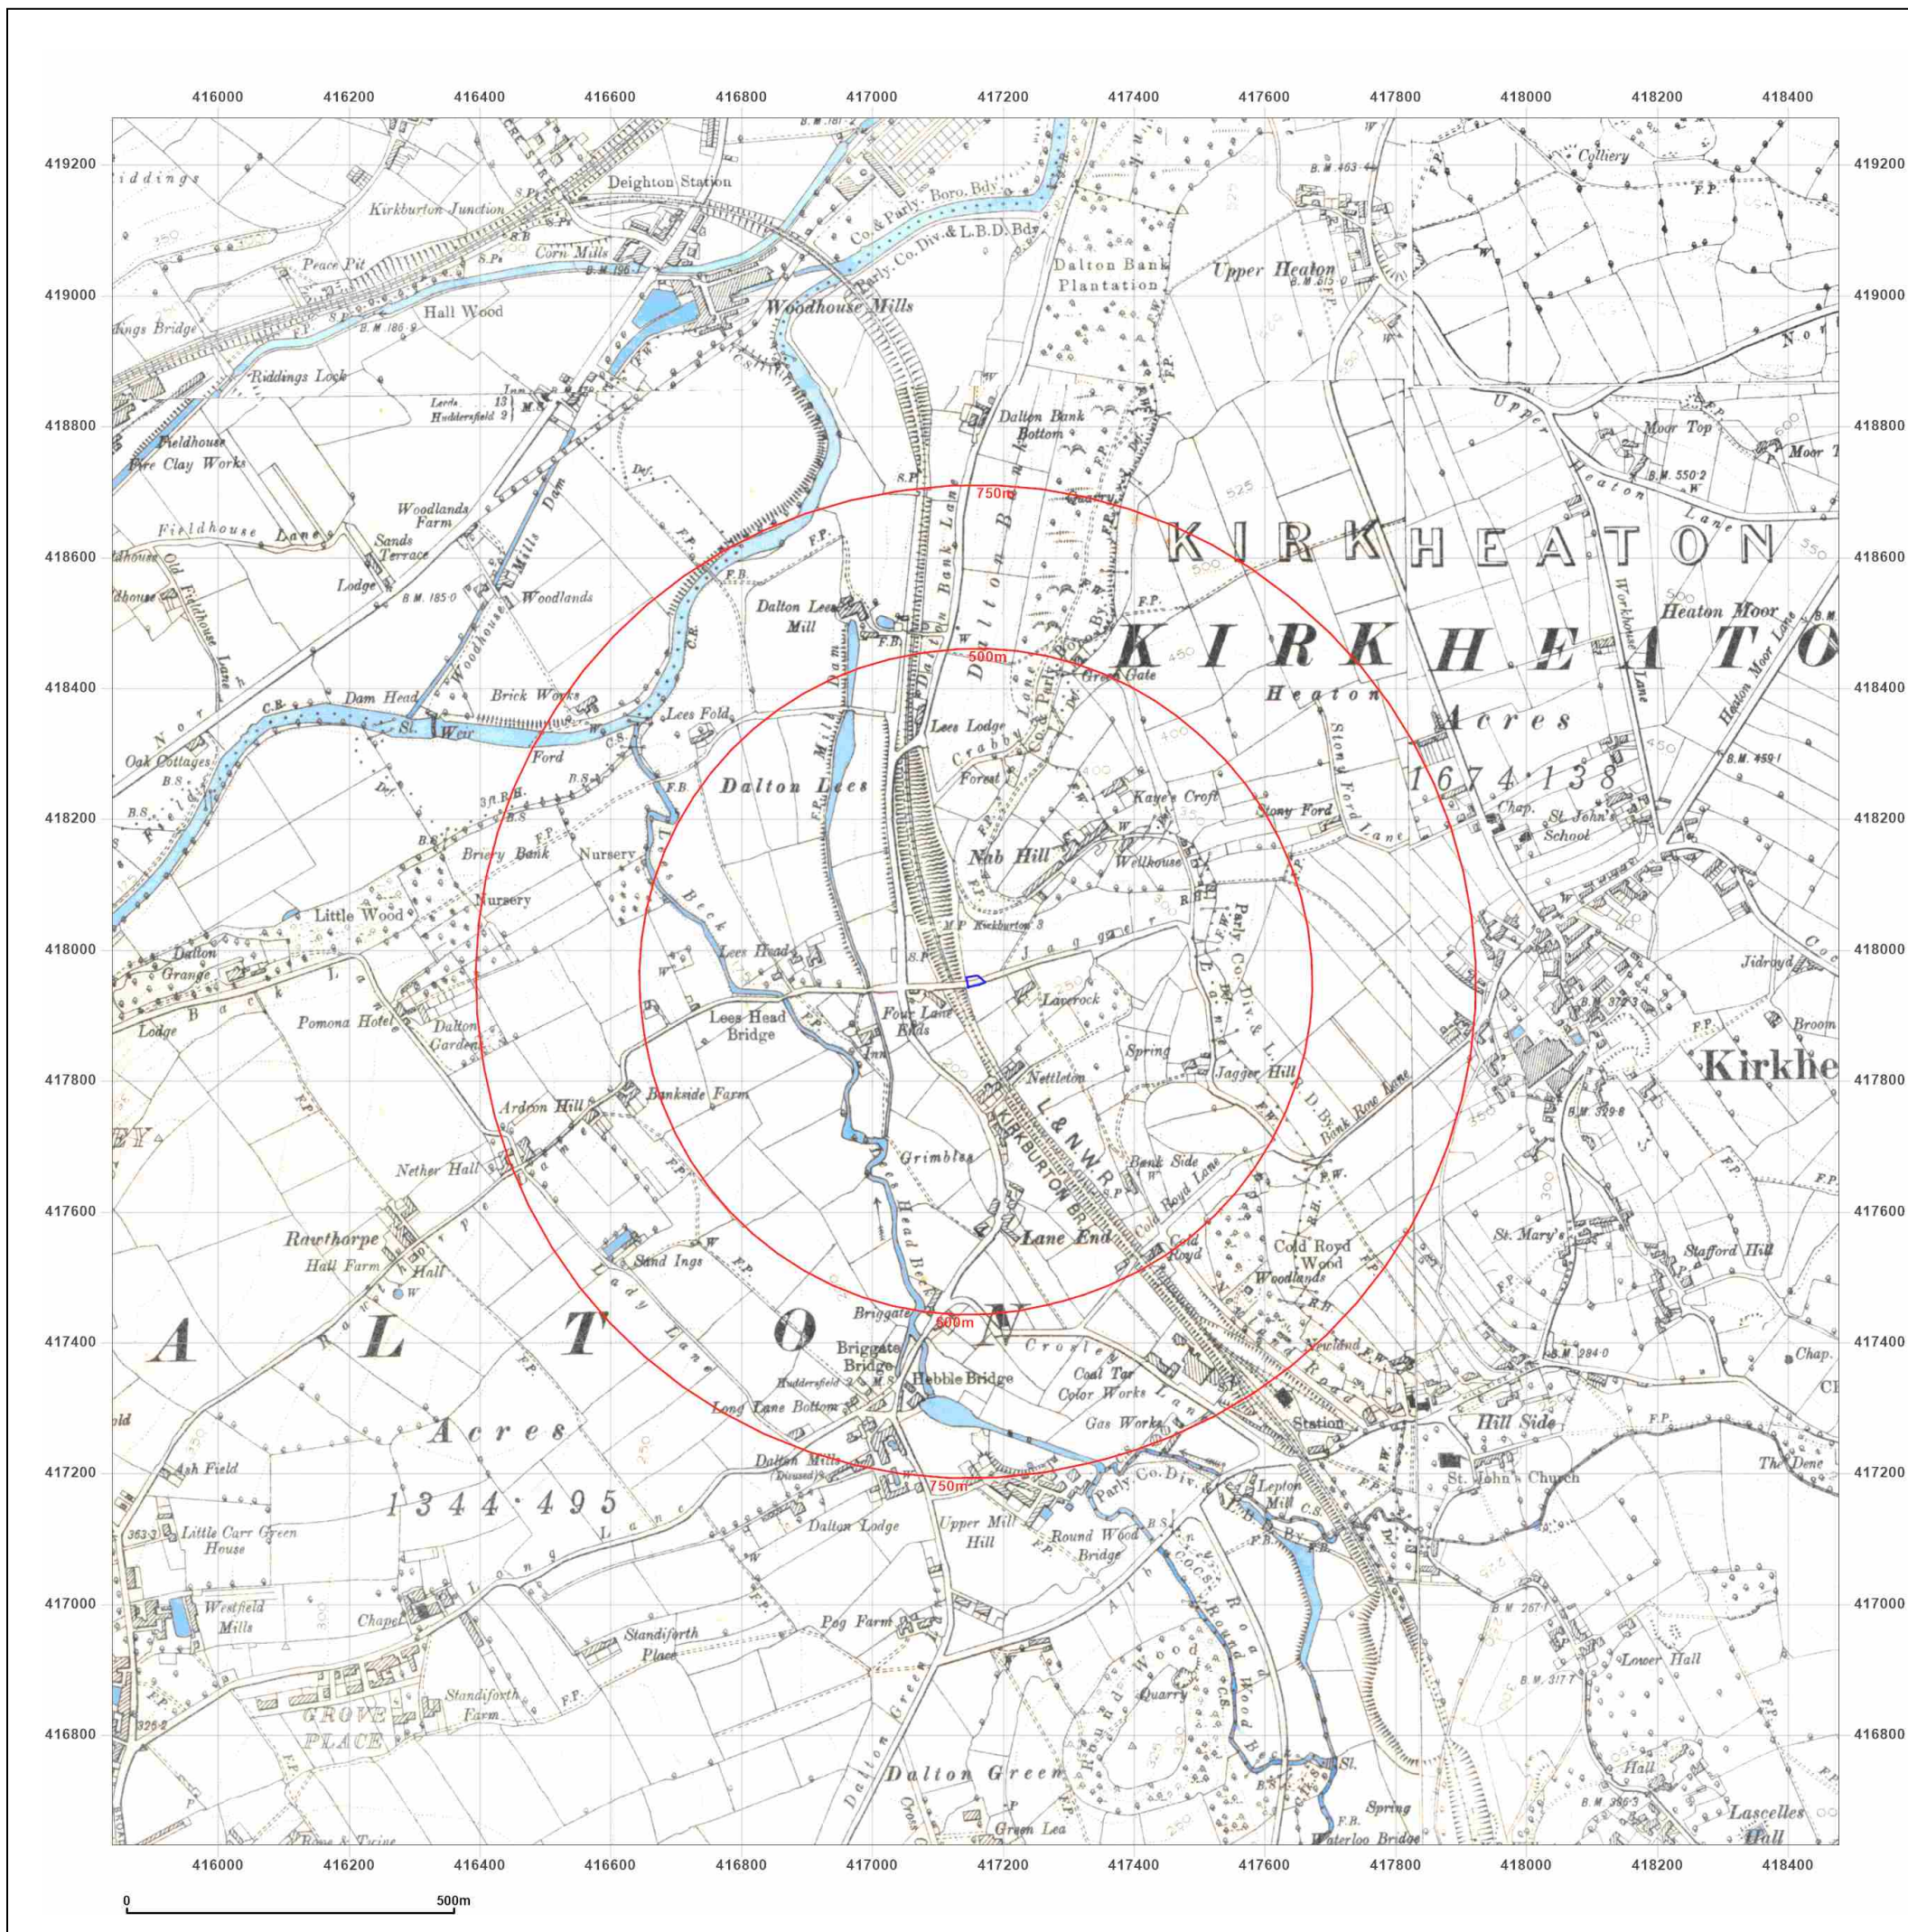

Site Details:

JAGGER LANE, KIRKHEATON,
HUDDERSFIELD, KIRKLEES,
HD5 0QY

Client Ref: ADP - Jagger
Report Ref: GS-GDH-TOW-9Q3-DSY
Grid Ref: 417157, 417951

Map Name: County Series

Map date: 1854-1855

Scale: 1:10,560

© Crown copyright and database rights 2024 Ordnance Survey 100035207

Production date: 02 April 2025

Map legend available at:
www.groundsure.com/sites/default/files/groundsure_legend.pdf

Site Details:

JAGGER LANE, KIRKHEATON,
HUDDERSFIELD, KIRKLEES,
HD5 0QY

Client Ref: ADP - Jagger
Report Ref: GS-GDH-TOW-9Q3-DSY
Grid Ref: 417157, 417951

Map Name: County Series

Map date: 1888-1892

Scale: 1:10,560

Printed at: 1:10,560

Surveyed 1892
Revised 1892
Edition N/A
Copyright N/A
Levelled N/A