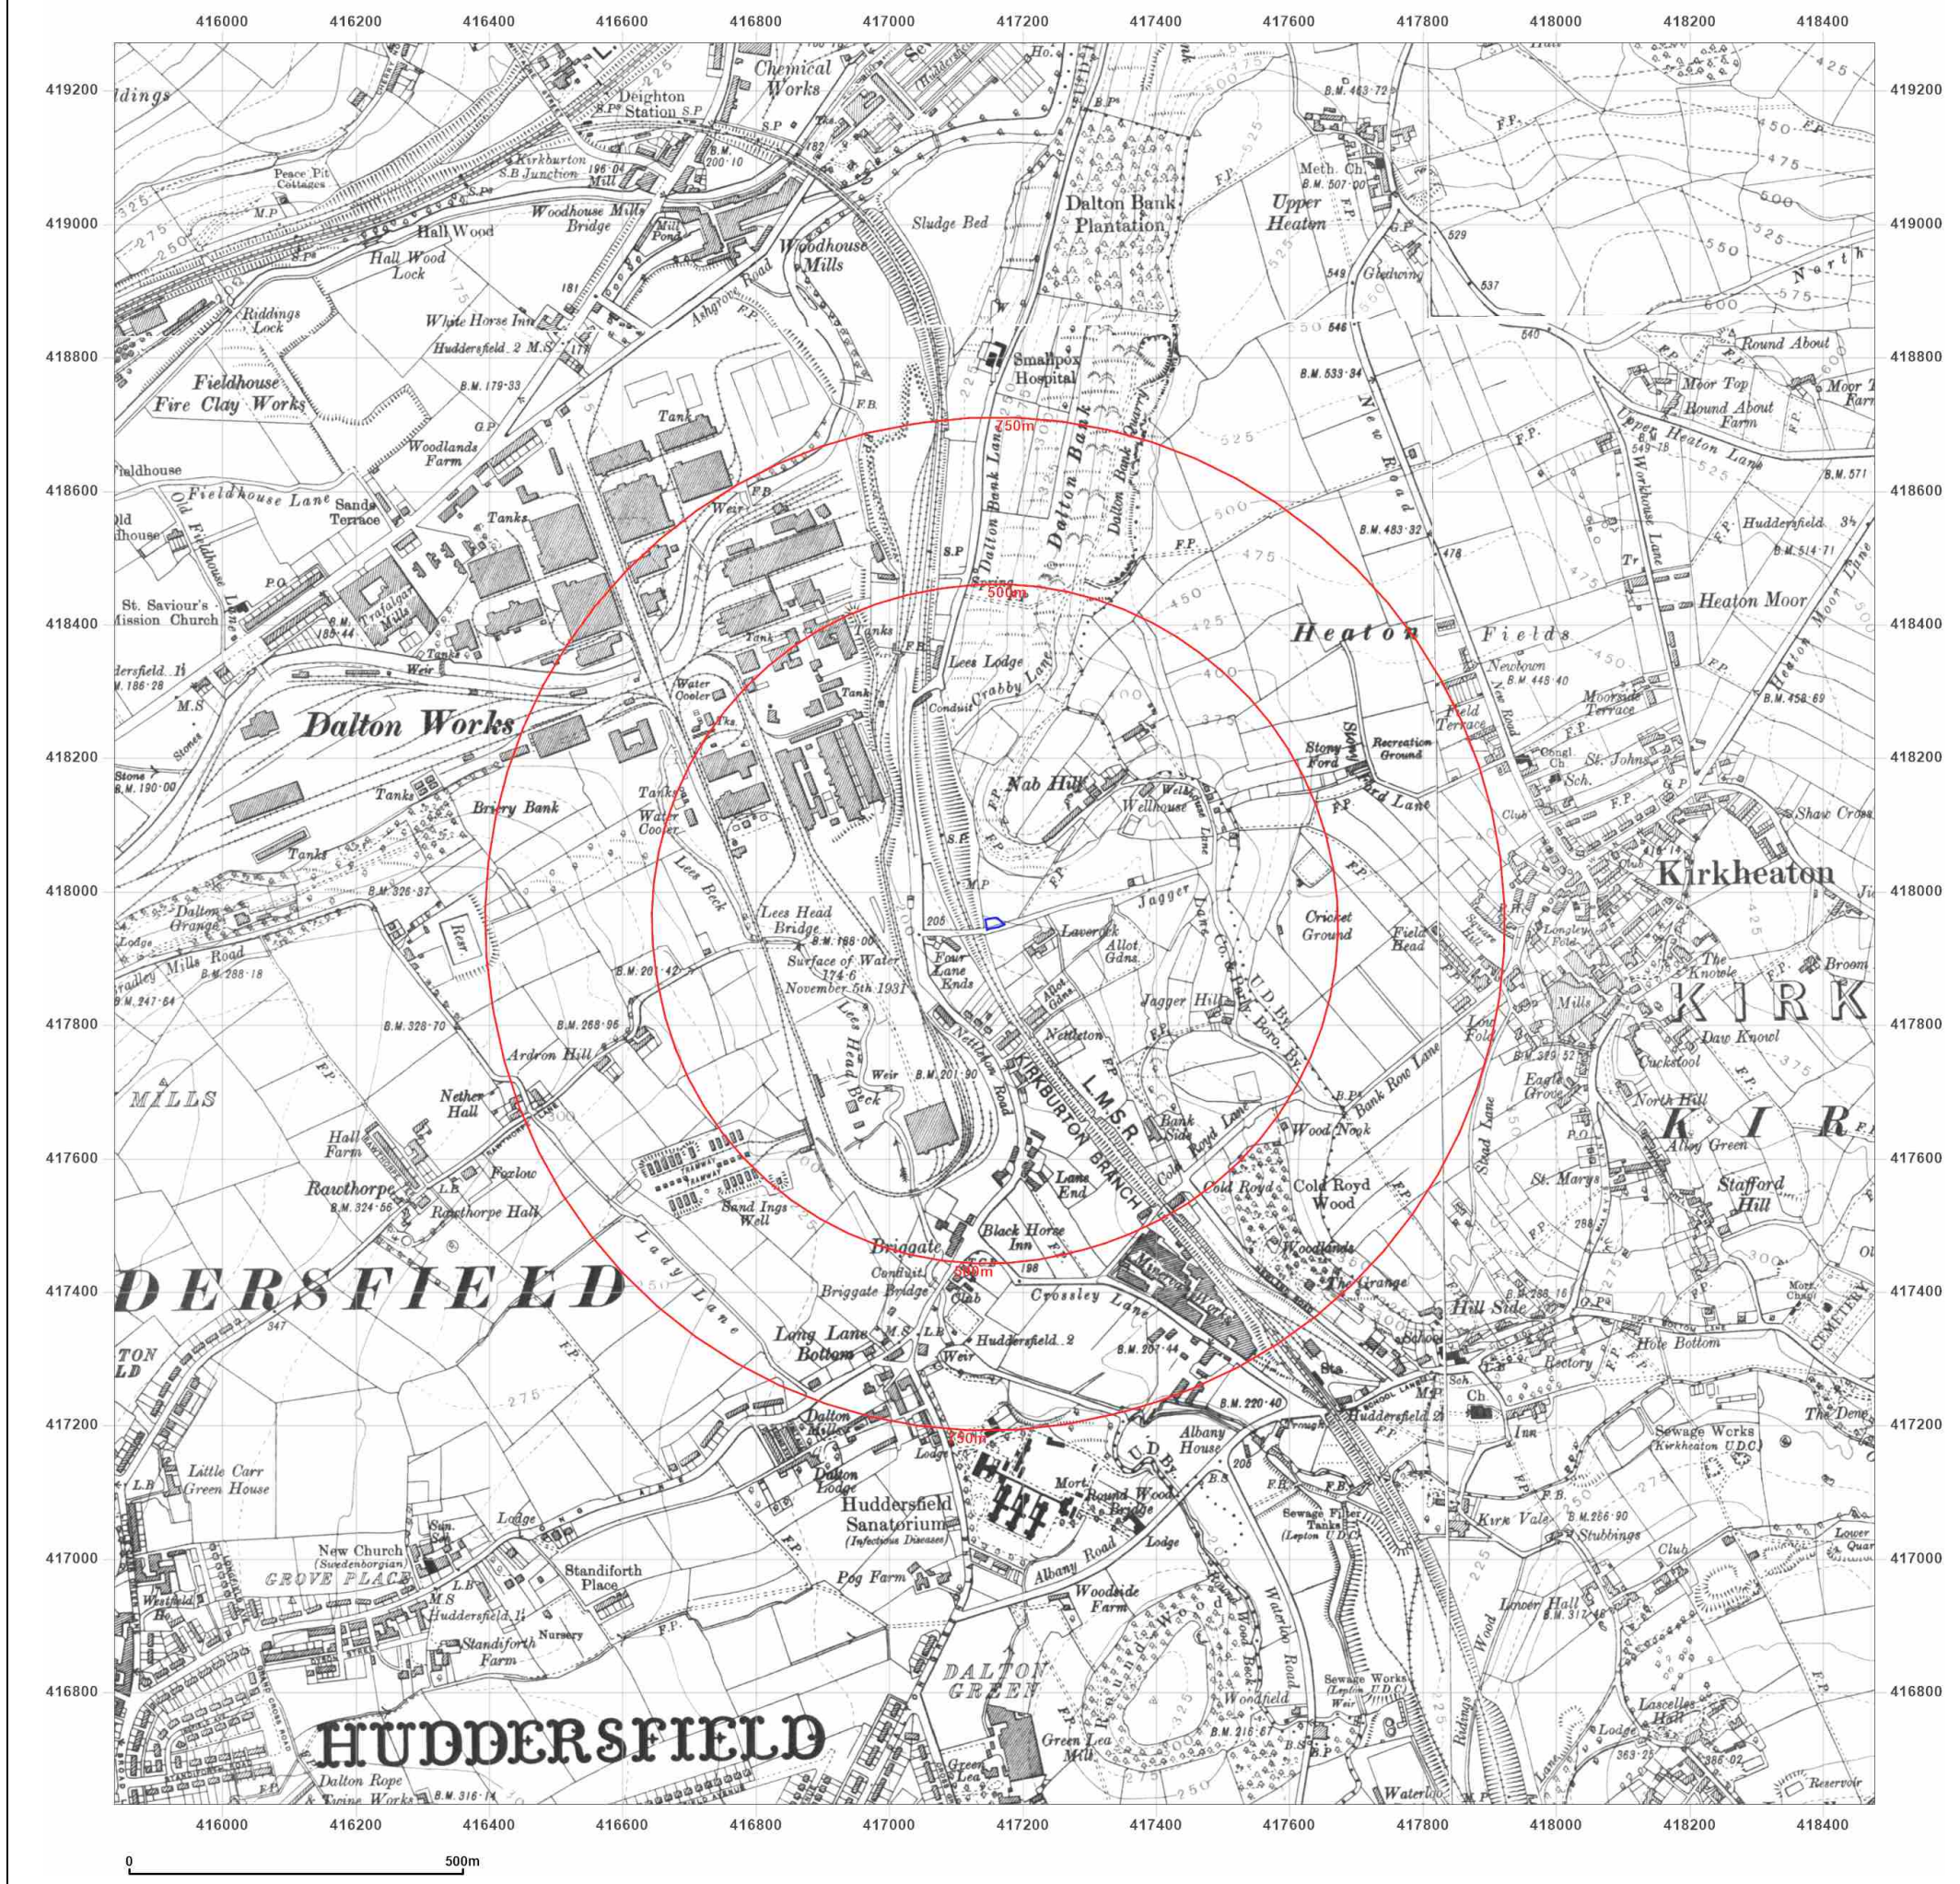

Site Details:

JAGGER LANE, KIRKHEATON,
HUDDERSFIELD, KIRKLEES,
HD5 0QY

Client Ref: ADP - Jagger
Report Ref: GS-GDH-TOW-9Q3-DSY
Grid Ref: 417157, 417951

Map Name: County Series

Map date: 1854-1855

Scale: 1:10,560

© Crown copyright and database rights 2024 Ordnance Survey 100035207

Production date: 02 April 2025

Map legend available at:
www.groundsure.com/sites/default/files/groundsure_legend.pdf

Site Details:

JAGGER LANE, KIRKHEATON,
HUDDERSFIELD, KIRKLEES,
HD5 0QY

Client Ref: ADP - Jagger
Report Ref: GS-GDH-TOW-9Q3-DSY
Grid Ref: 417157, 417951

Map Name: County Series

Map date: 1930-1931

Scale: 1:10,560

Printed at: 1:10,560

Surveyed 1850
Revised 1930
Edition N/A
Copyright N/A
Levelled N/A