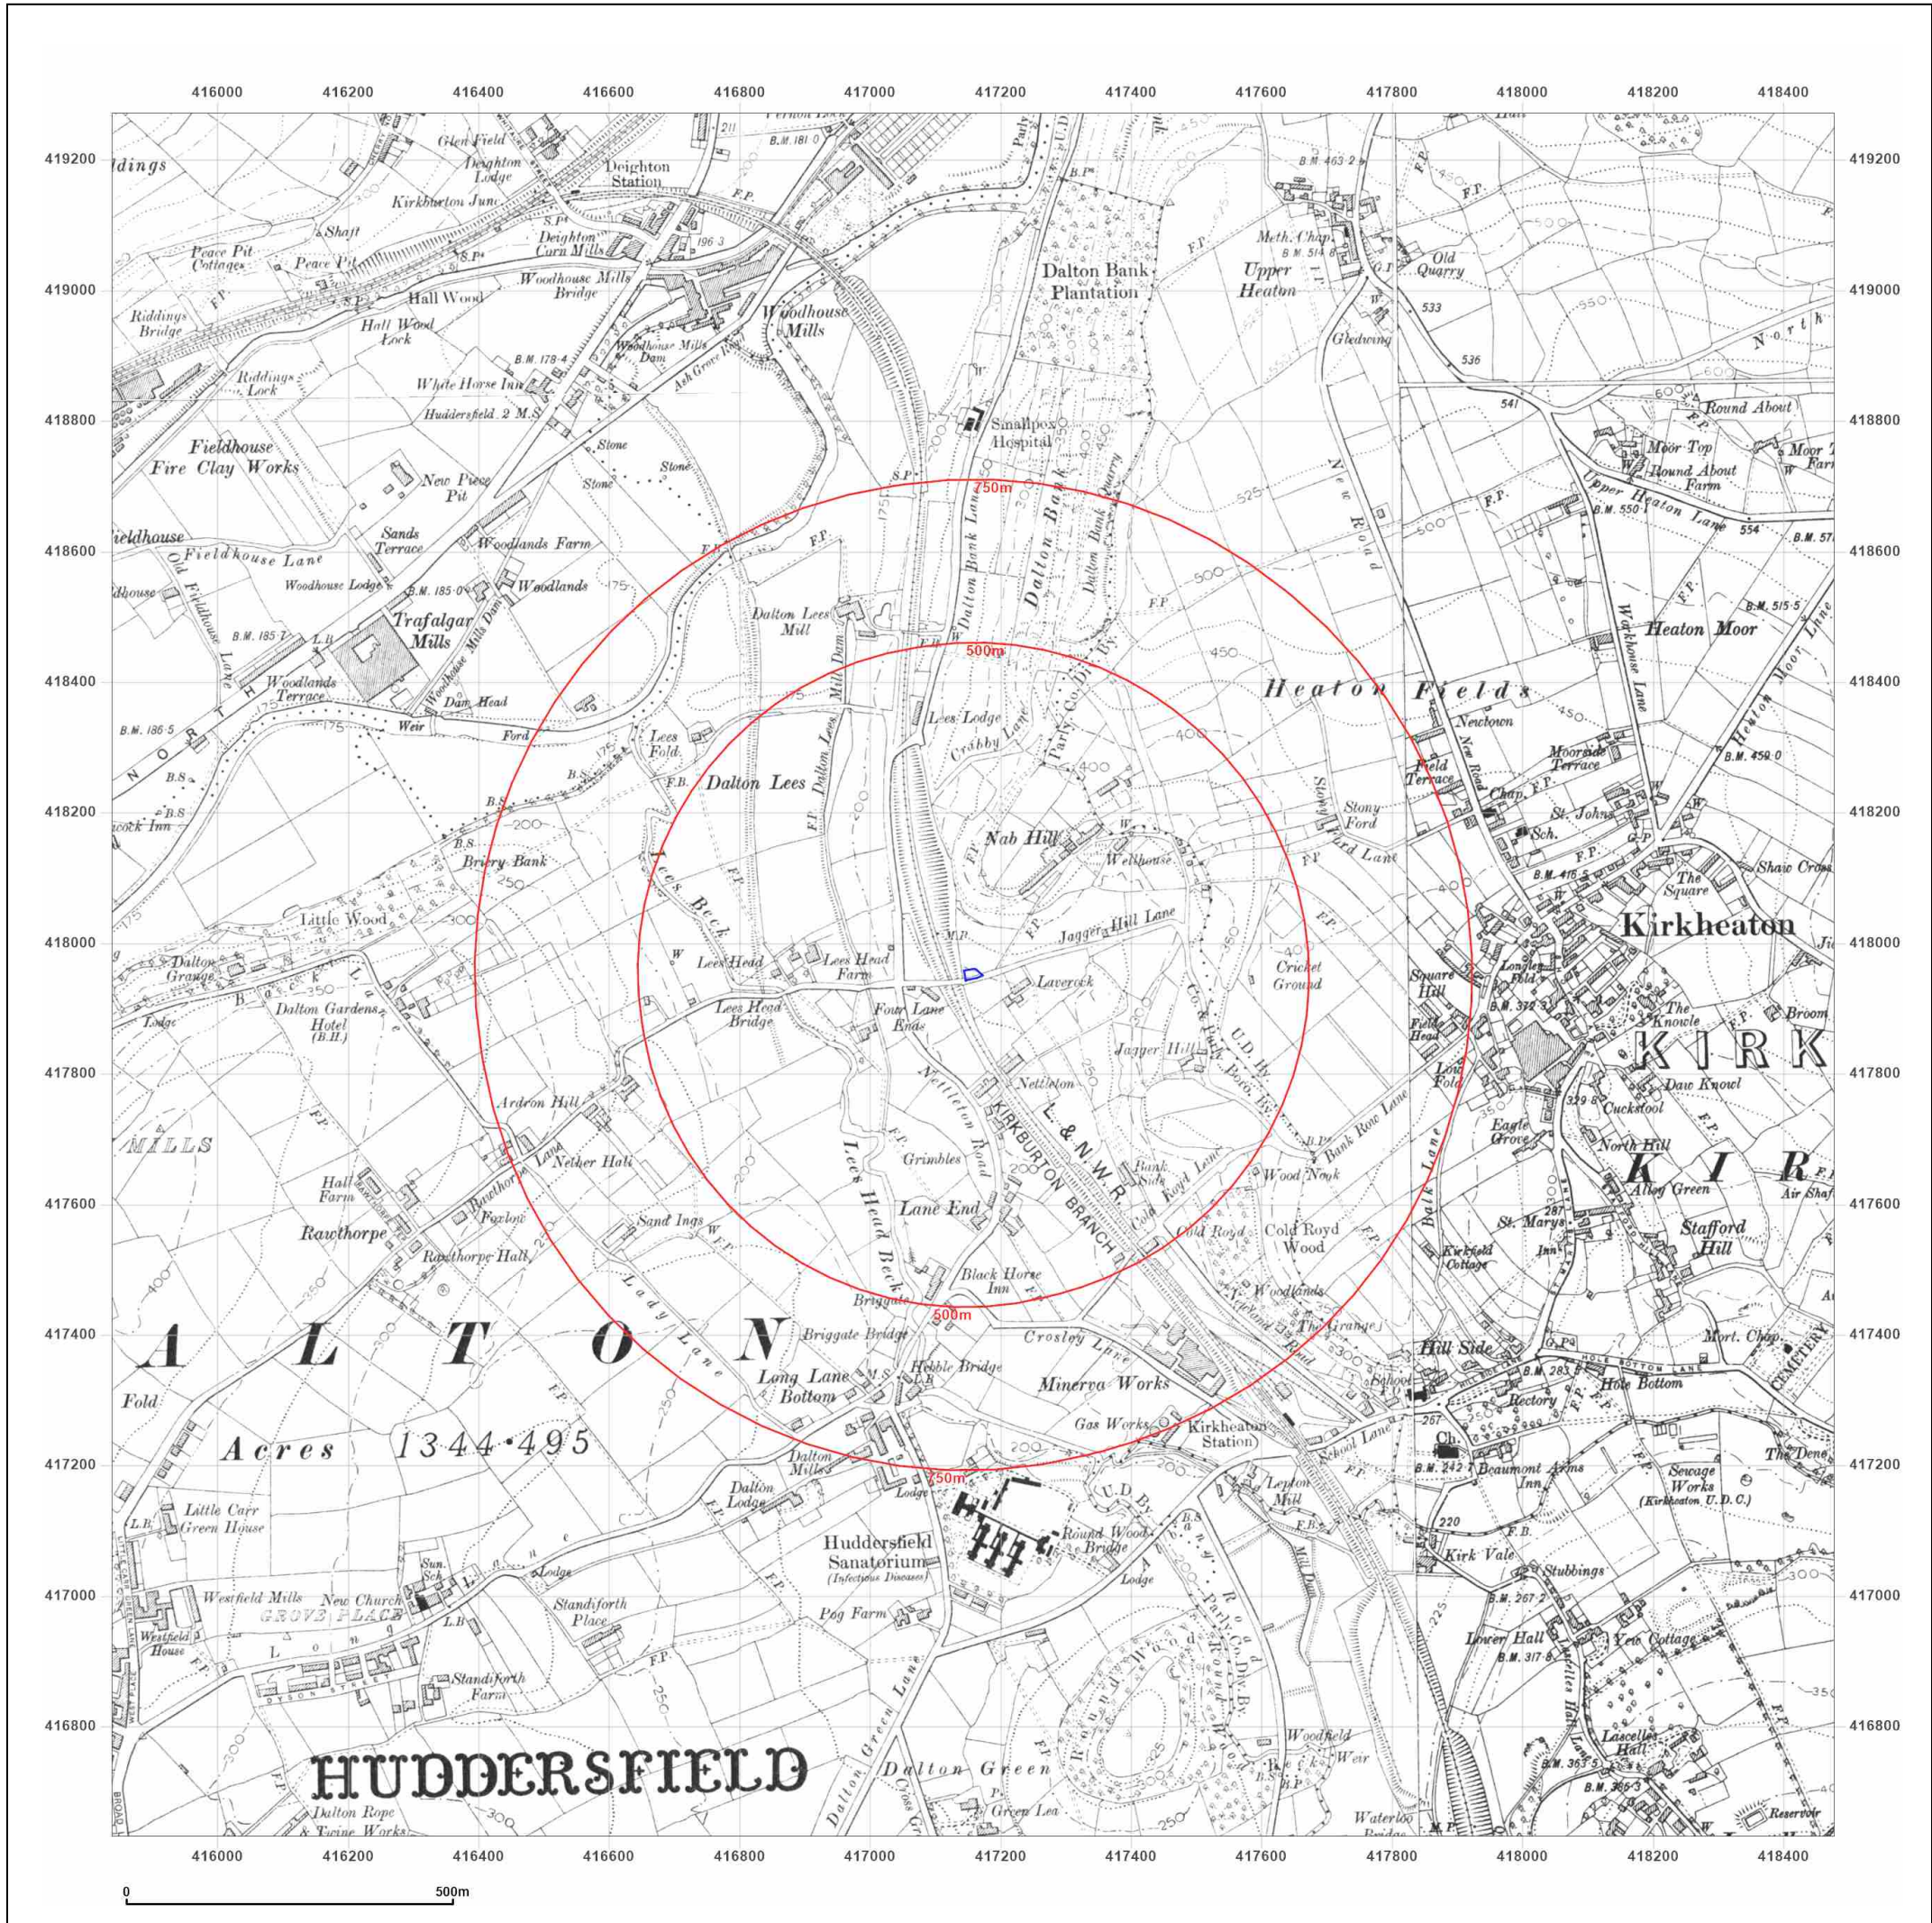

Site Details:

JAGGER LANE, KIRKHEATON,
HUDDERSFIELD, KIRKLEES,
HD5 0QY

Client Ref: ADP - Jagger
Report Ref: GS-GDH-TOW-9Q3-DSY
Grid Ref: 417157, 417951

Map Name: County Series

Map date: 1854-1855

Scale: 1:10,560

Client Ref: ADP - Jagger
Report Ref: GS-GDH-TOW-9Q3-DSY
Grid Ref: 417157, 417951

Map Name: County Series

Map date: 1888-1892

Scale: 1:10,560

Printed at: 1:10,560

Surveyed 1892
Revised 1892
Edition N/A
Copyright N/A
Levelled N/A

Client Ref: ADP - Jagger
Report Ref: GS-GDH-TOW-9Q3-DSY
Grid Ref: 417157, 417951

Map Name: County Series

Map date: 1904-1905

Scale: 1:10,560

Printed at: 1:10,560

Surveyed 1892
Revised 1905
Edition N/A
Copyright N/A
Levelled N/A

© Crown copyright and database rights 2024 Ordnance Survey 100035207

Production date: 02 April 2025

Map legend available at:
www.groundsure.com/sites/default/files/groundsure_legend.pdf

Site Details:

JAGGER LANE, KIRKHEATON,
HUDDERSFIELD, KIRKLEES,
HD5 0QY