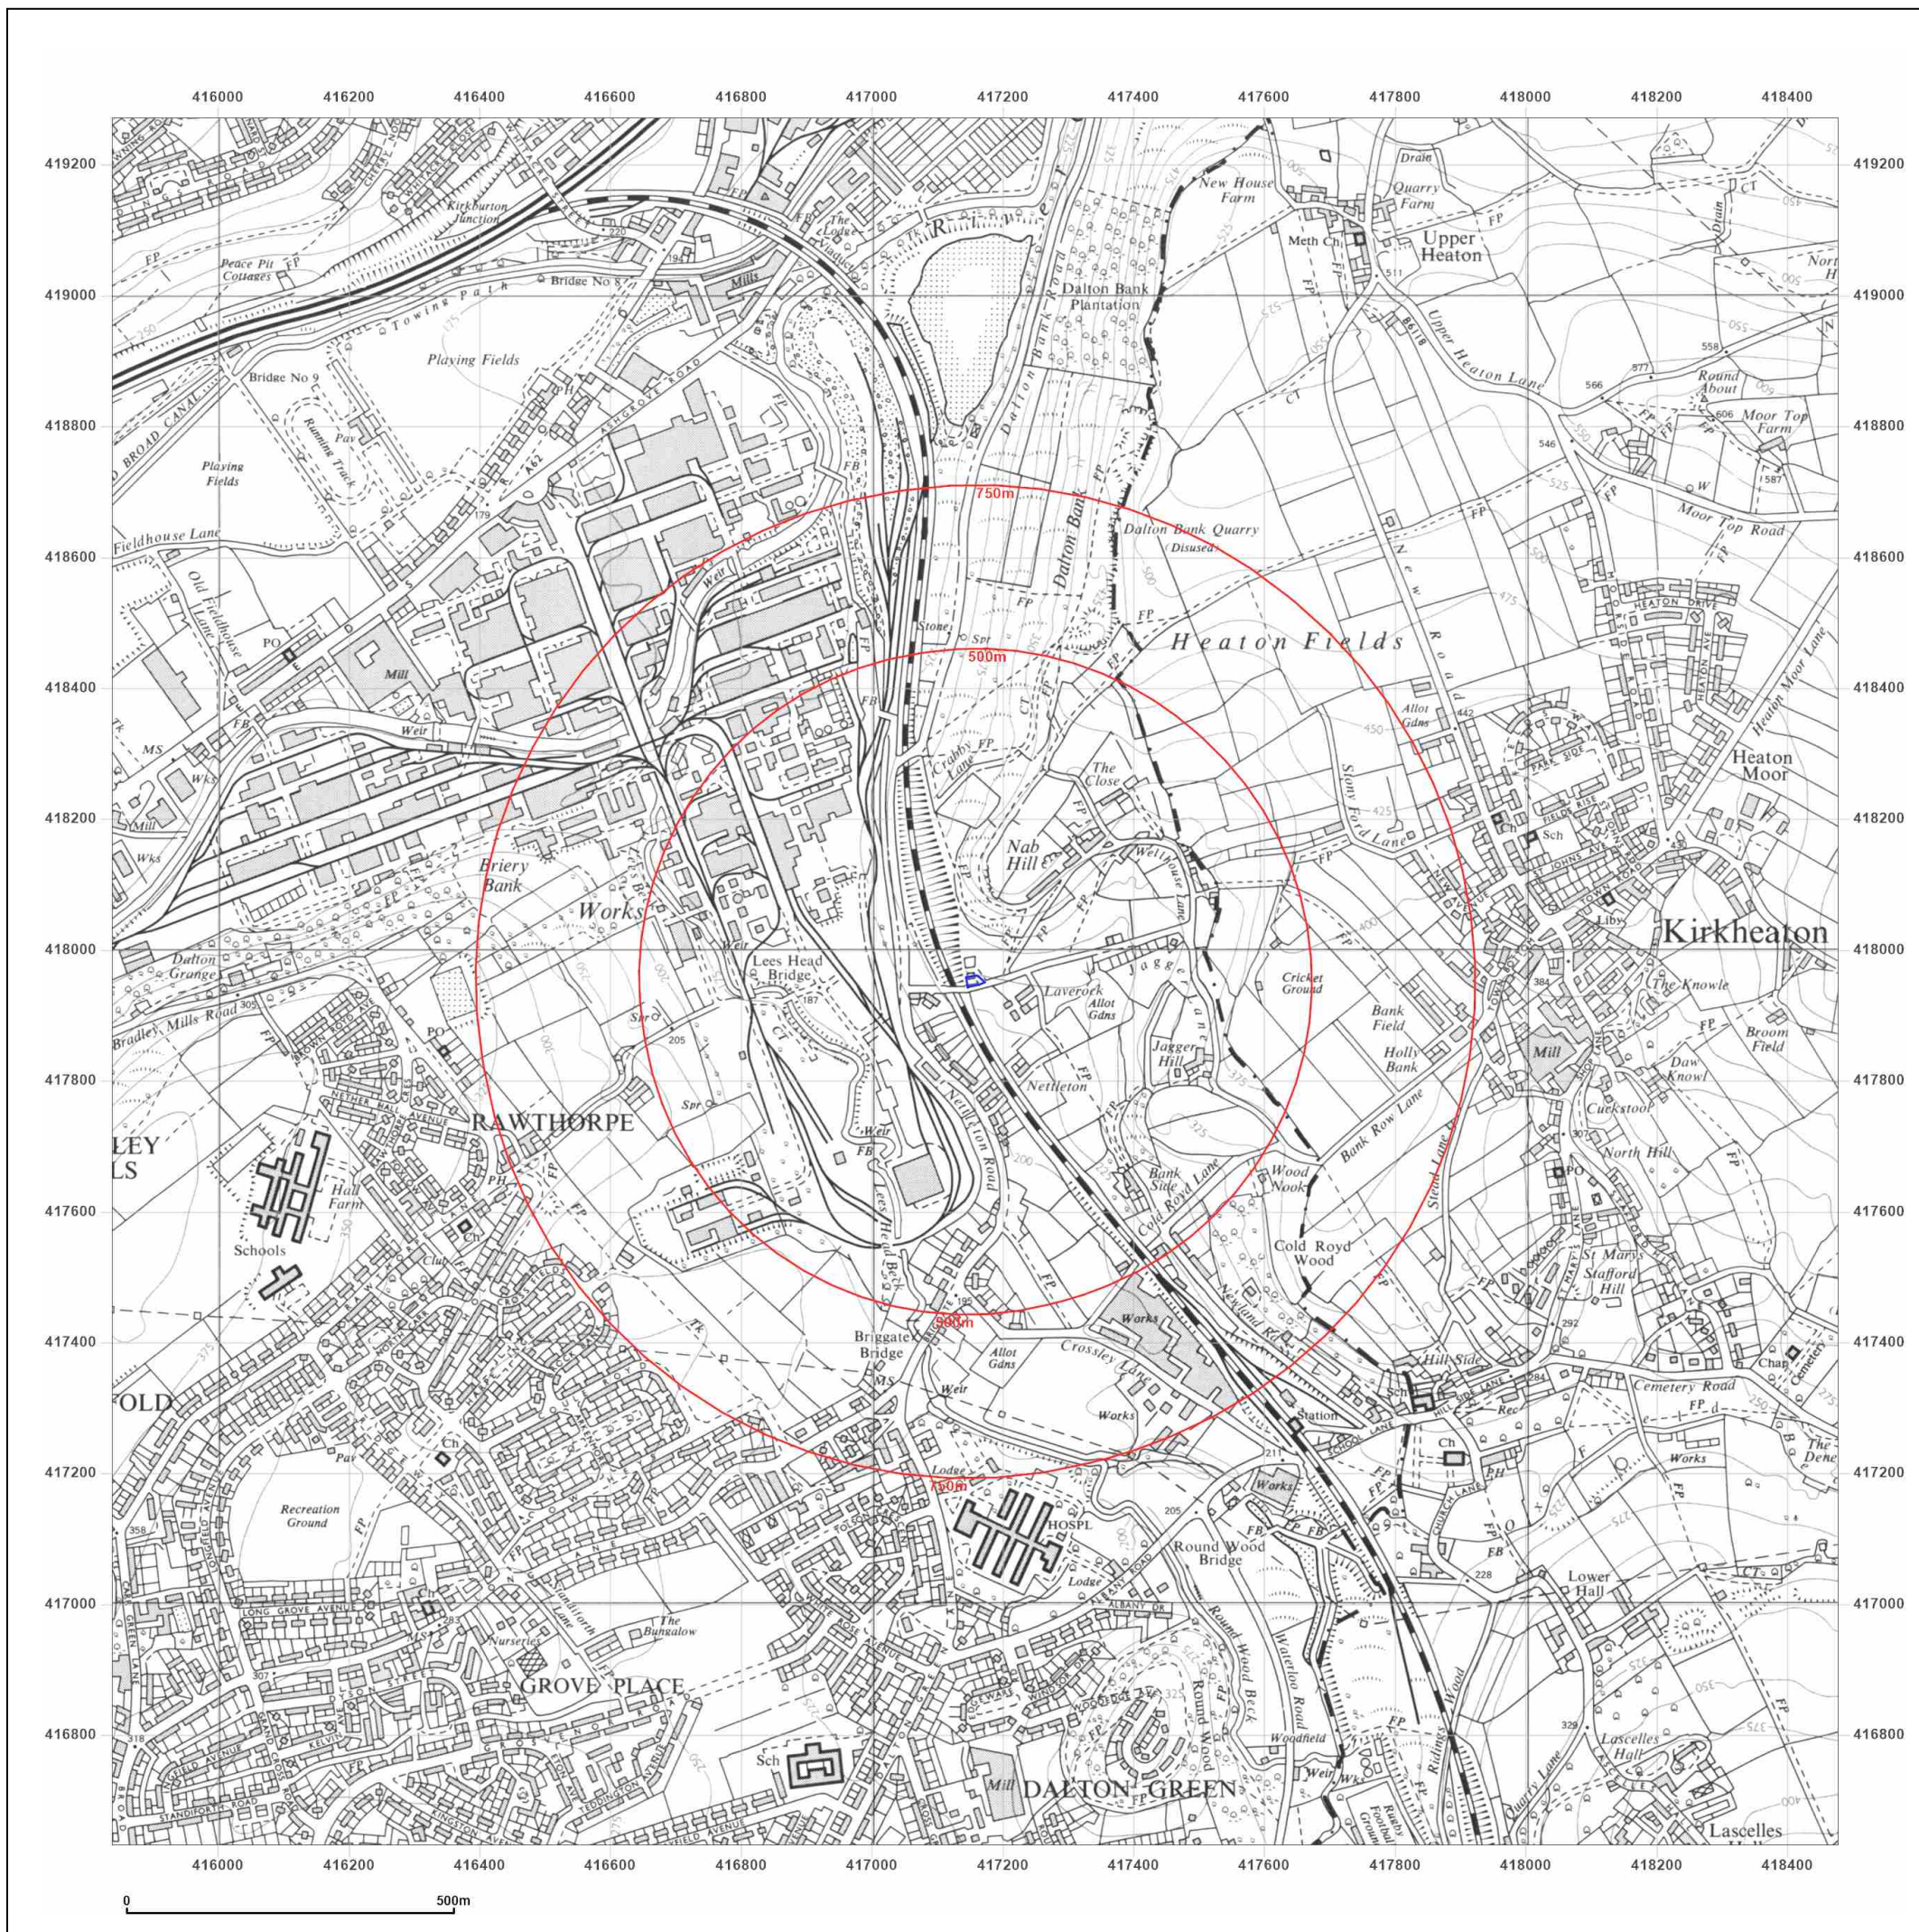

Site Details:

JAGGER LANE, KIRKHEATON,
HUDDERSFIELD, KIRKLEES,
HD5 0QY

Client Ref: ADP - Jagger
Report Ref: GS-GDH-TOW-9Q3-DSY
Grid Ref: 417157, 417951

Map Name: Provisional

Map date: 1965

Scale: 1:10,560

Printed at: 1:10,560

Surveyed 1965
Revised 1965
Edition N/A
Copyright N/A
Levelled N/A

Produced by
Groundsure Insights
T: 08444 159000
E: info@groundsure.com
W: www.groundsure.com

© Crown copyright and database rights 2024 Ordnance Survey 100035207

Production date: 02 April 2025

Map legend available at:
www.groundsure.com/sites/default/files/groundsure_legend.pdf