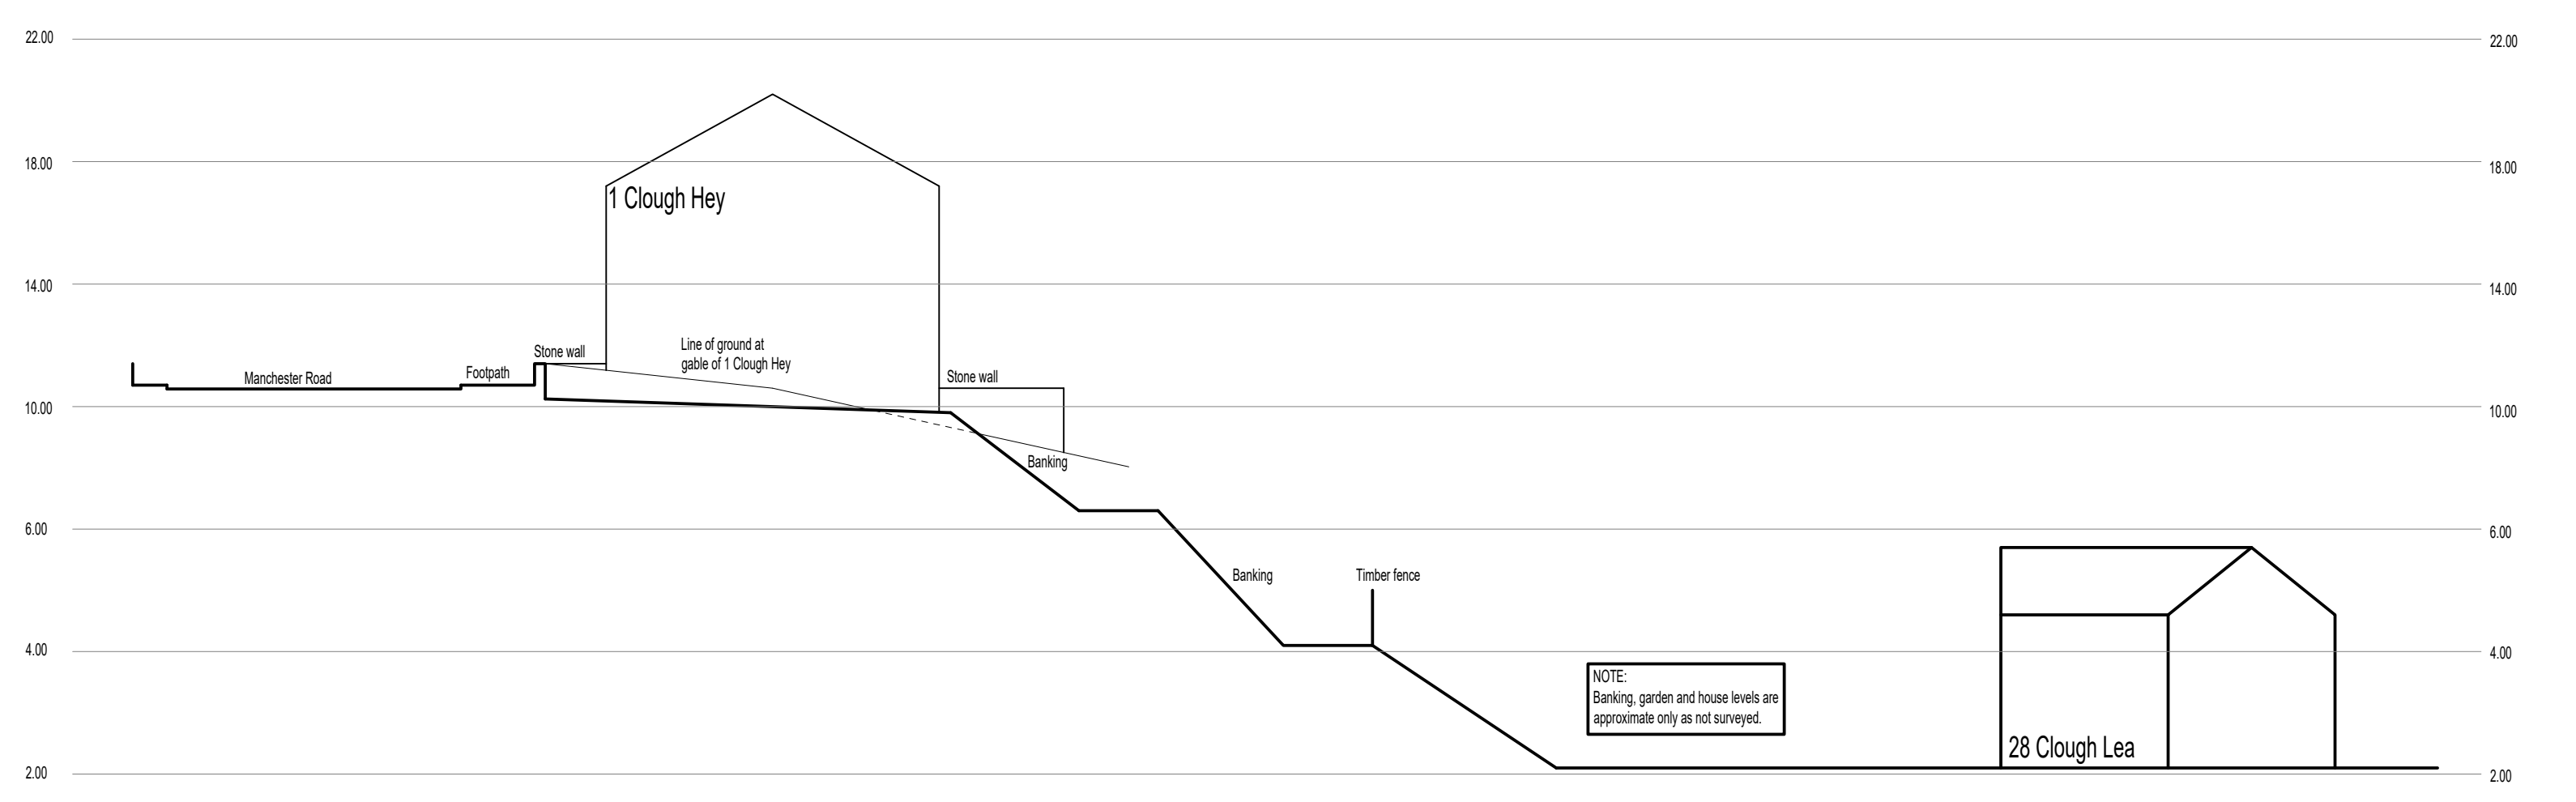

Site plan (1:200)

Cross section X - X (1:200)

Location plan (1:1250)

Colne Valley Design  
8 Meadow Lane  
Slaithwaite  
Huddersfield HD7 5EX

Tel: 01484 842097  
Mobile: 07867 803312  
E-mail: mitchell@sbhomes.co.uk

Proprietor: S.A. Mitchell (A/CIOB)

Project  
Proposed pair of dwellings.

Address  
Clough Hey  
Manchester Road  
Marsden.

Title  
Existing site plan and cross section.

Job No. ----	Drawing number 01.	Date Dec 2025.
-----------------	-----------------------	-------------------