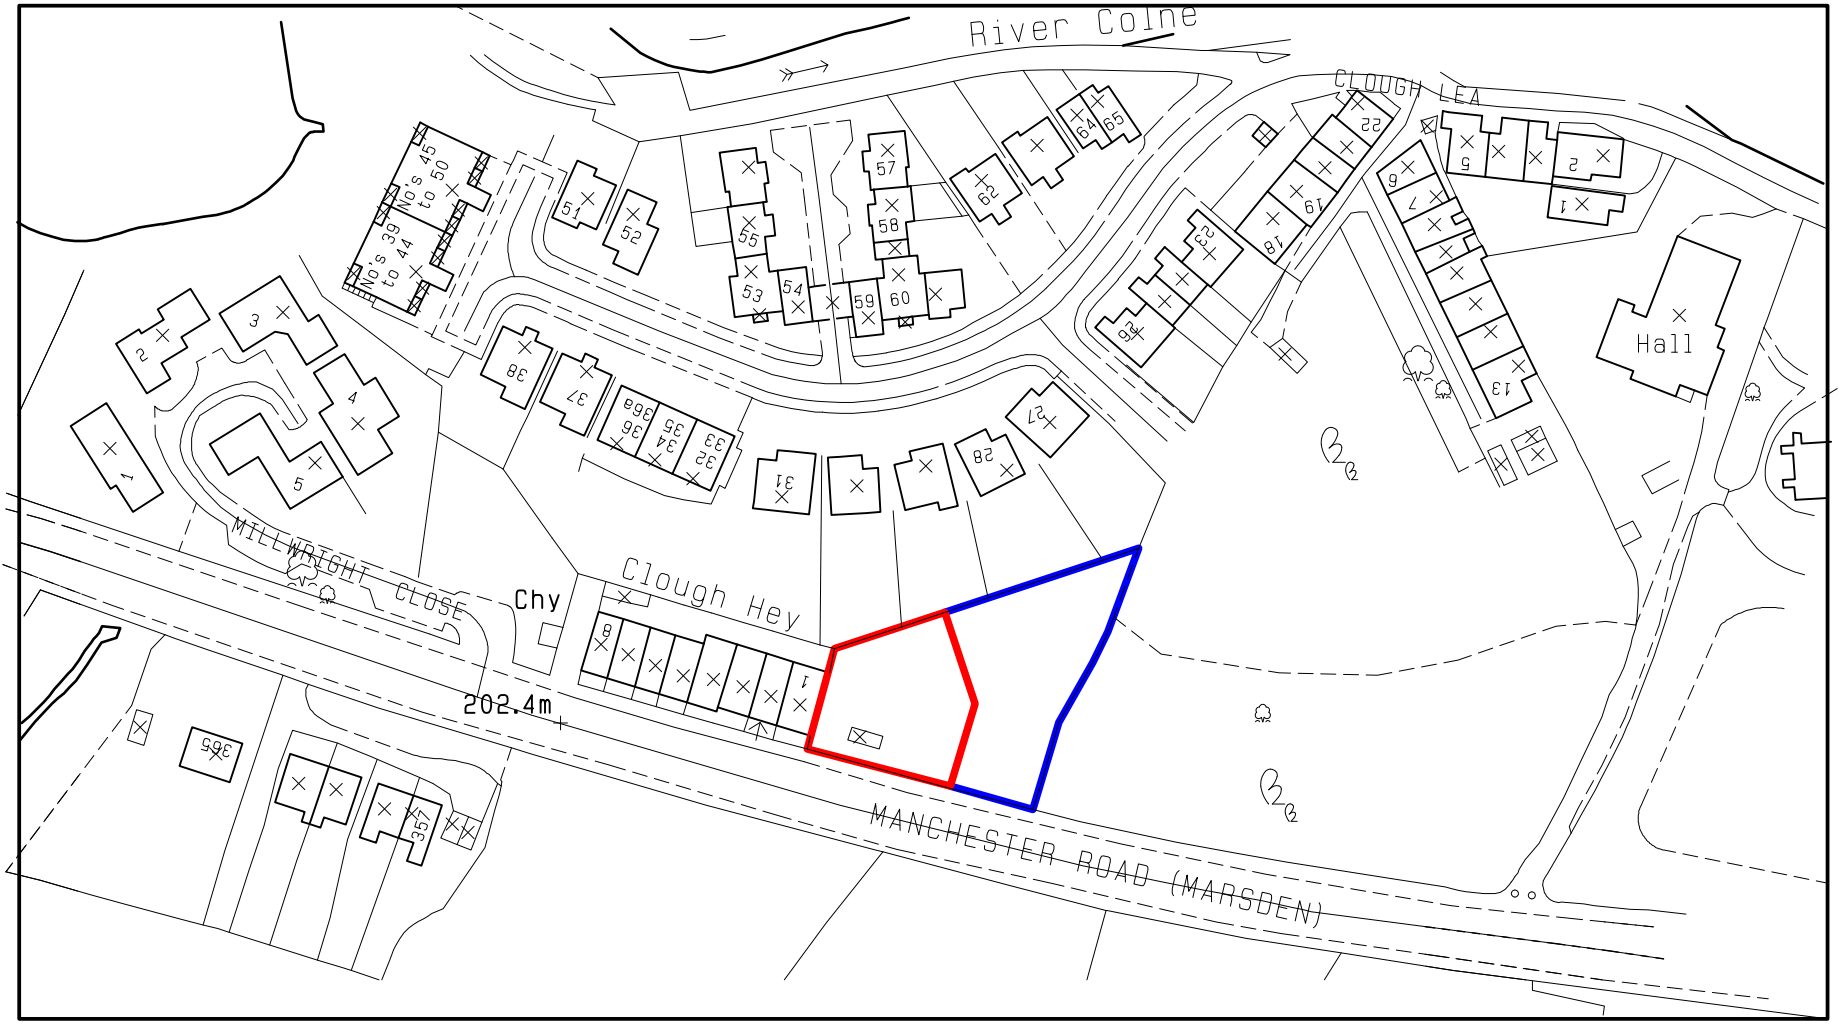

Site plan (1:200)

Cross section X - X (1:200)

Location plan (1:1250)

Colne Valley Design  
8 Meadow Lane  
Slaithwaite  
Huddersfield HD7 5EX

Tel: 01484 842097  
Mobile: 07867 803312  
E-mail: mitchell@sbhomes.co.uk

Proprietor: S.A. Mitchell (A/CIOB)

Project  
Proposed pair of dwellings.

Address  
Clough Hey  
Manchester Road  
Marsden.

Title  
Existing site plan and cross section.

Job No. ----	Drawing number 01.	Date Dec 2025.
-----------------	-----------------------	-------------------