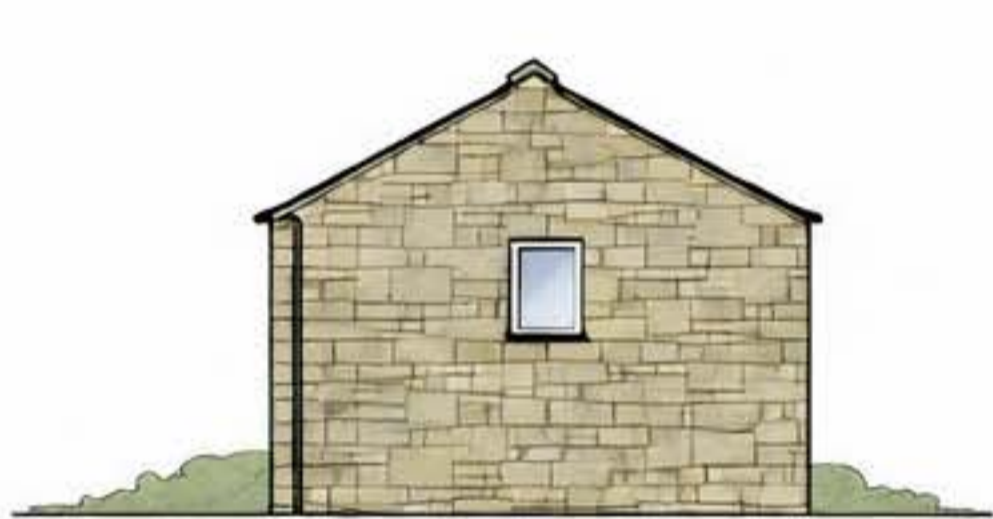

68 Vellhouse Green, Huddersfield, West Yorkshire, HD7 4ET

Scale: 1/50

EXISTING SOUTH EAST ELEVATION

EXISTING NORTH WEST ELEVATION

SOUTH WEST ELEVATION

NORTH EAST ELEVATION

EXISTING NORTH WEST ELEVATION

PROPOSED SOUTH EAST ELEVATION

UNCHANGED NORTH WEST ELEVATION

Scale: 1/50