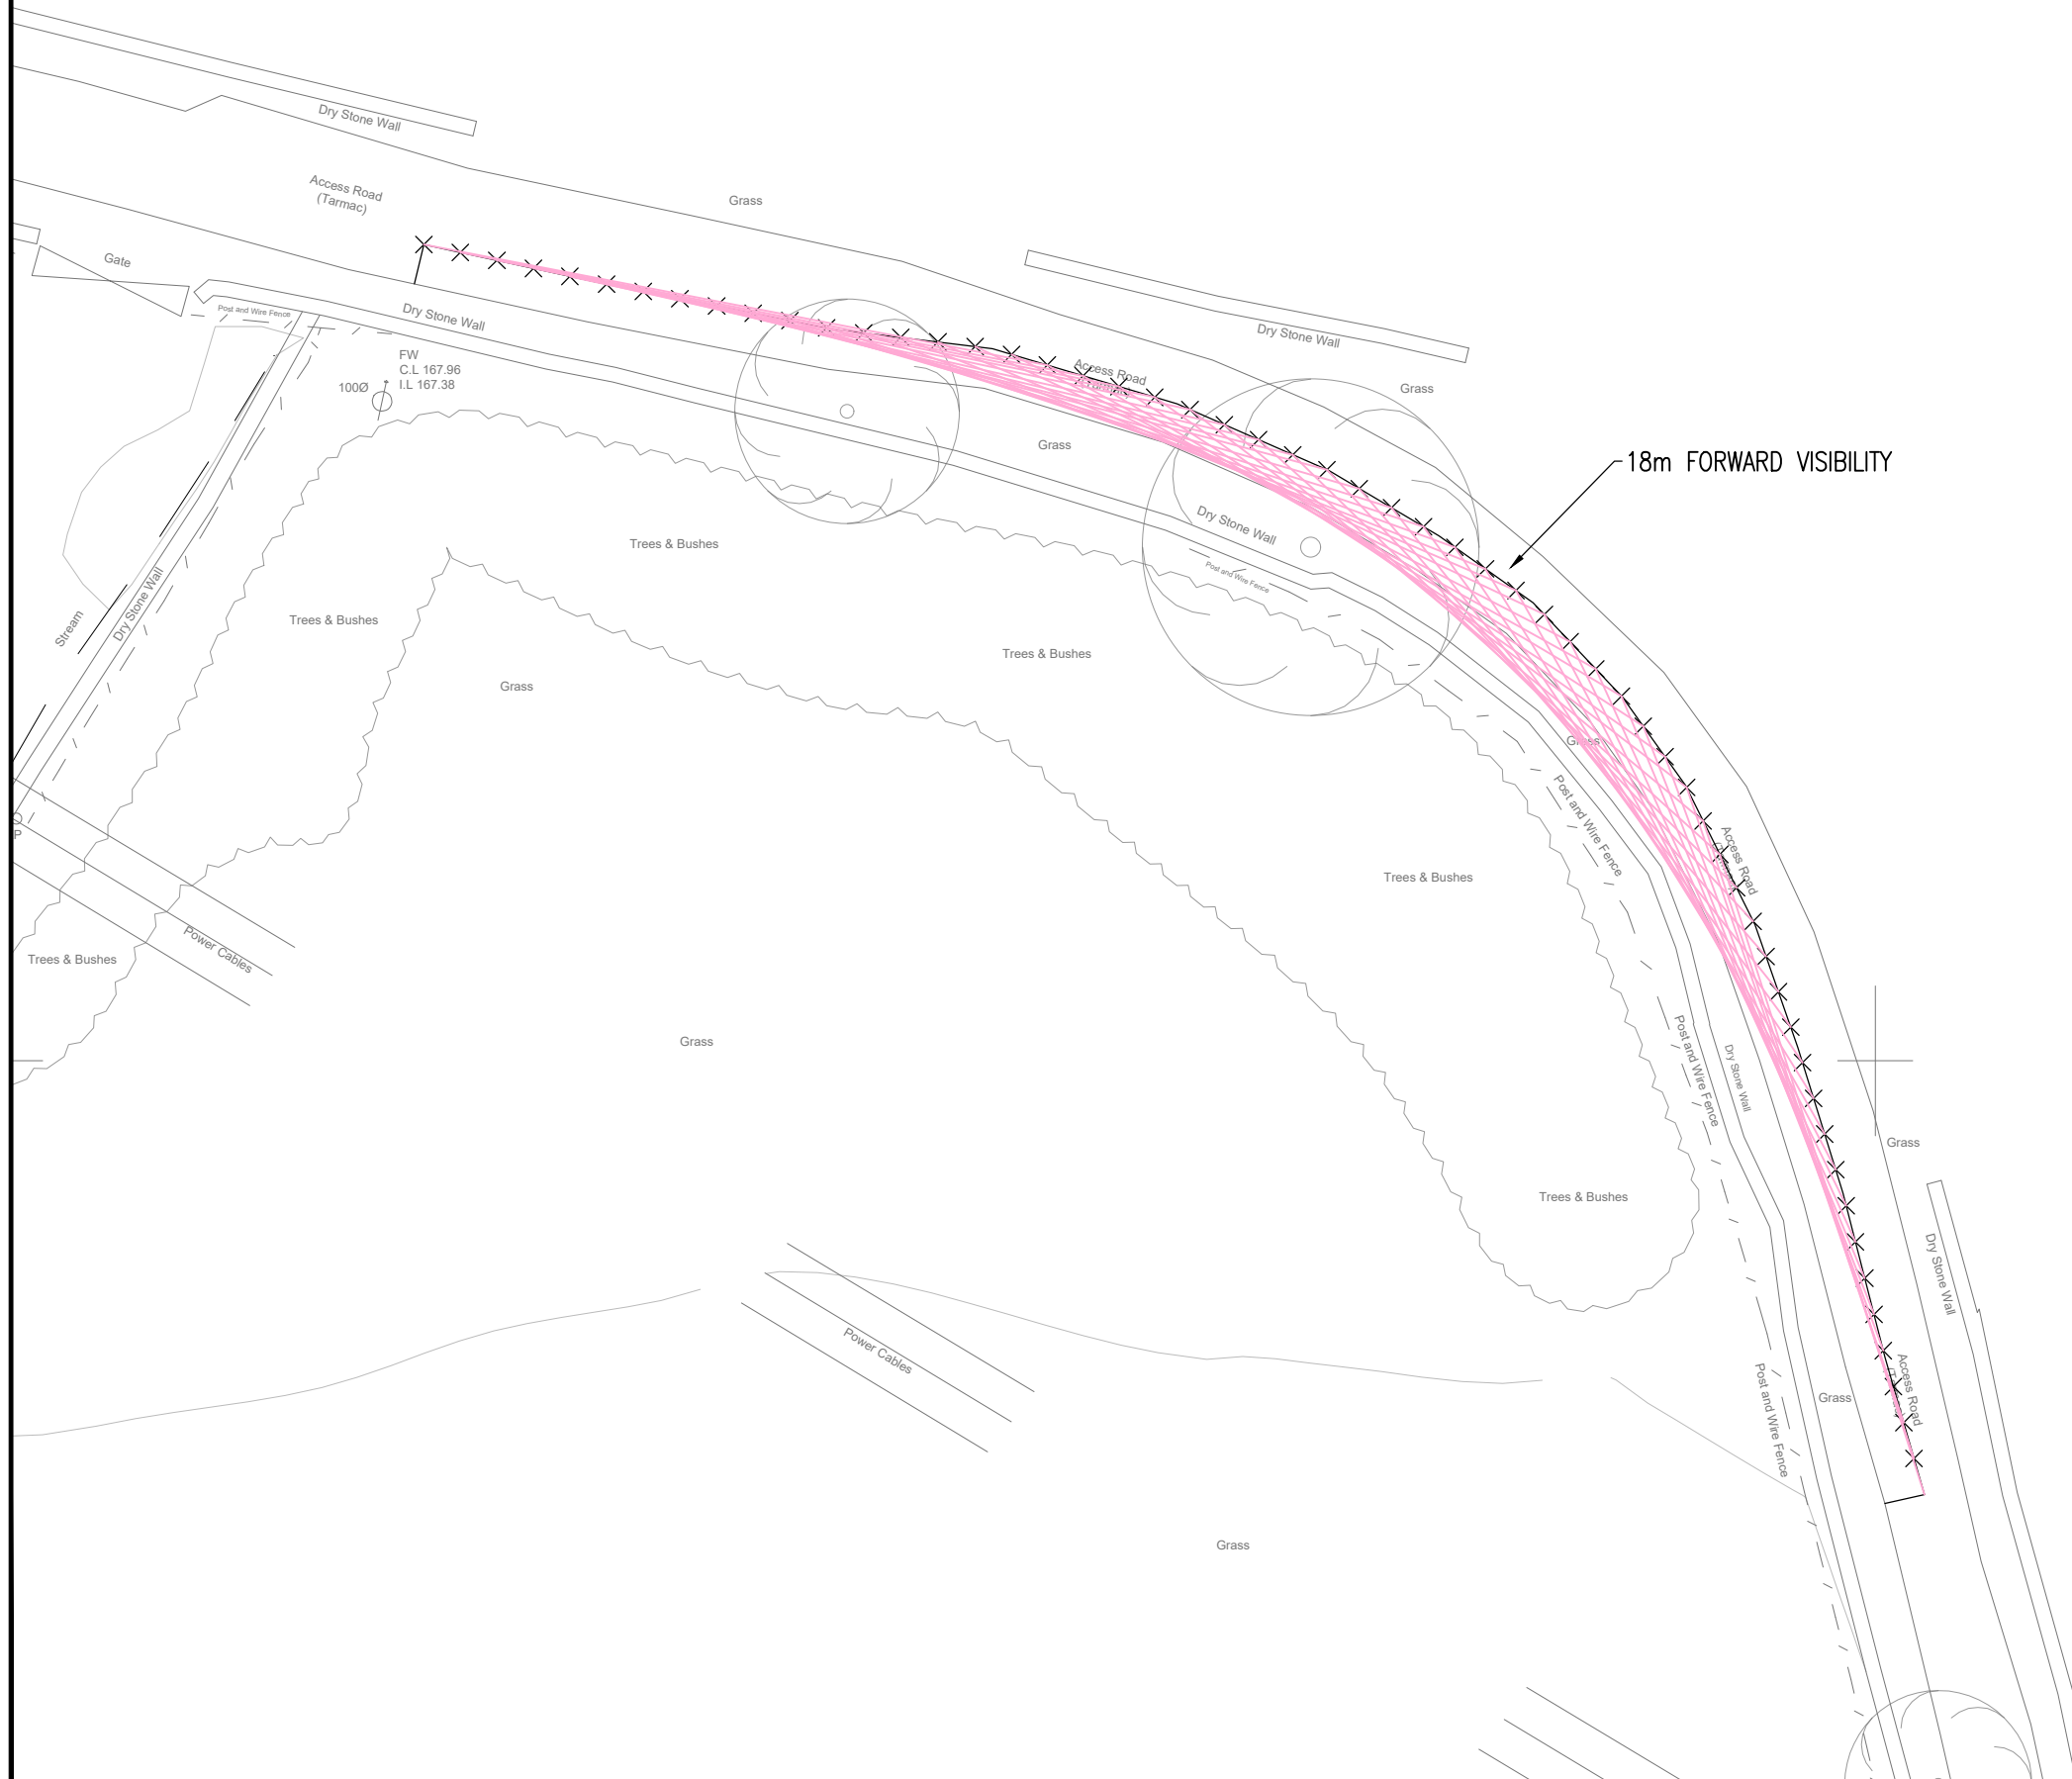

DO NOT SCALE

18m FORWARD VISIBILITY

P01	25/03/2026	HT	FIRST ISSUE	CY
REV	DATE	BY	DESCRIPTION	APP

DRAWING STATUS: **S0 - WORK IN PROGRESS**

PROJECT: **ABBAY ROAD, SHEPLEY**

TITLE: **FORWARD VISIBILITY SPLAY
THE KNOWLE**

DRAWN:	HT	APPROVED:	CY	DATE:	March 26
--------	----	-----------	----	-------	----------

DRAWING No:	2604101	SCALE @ A3:	1:200	REV:	P01
-------------	---------	-------------	-------	------	-----