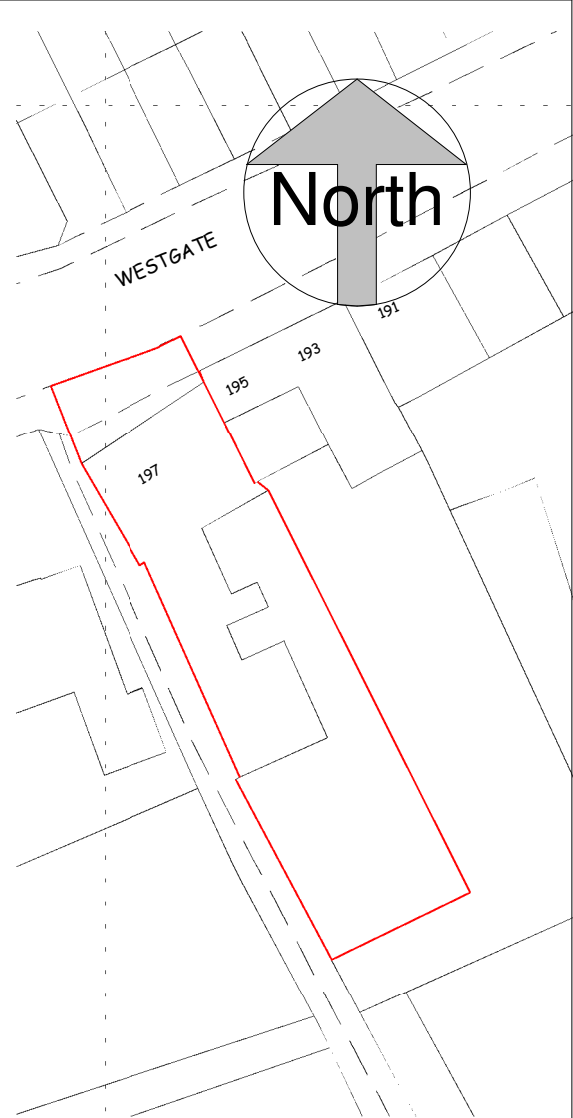

Location Plan.
1 : 1250

Block Plan
1 : 500

DB | ARCHITECTS

DWG. NO.	2517 Rev A	SCALE	As indicated	DATE	05/01/2026
DWG. TITLE	Block Plan and Location Plan				
CLIENT	Mrs Shooter				
PROJECT	Proposed Car Parking Space at 197 Westgate, Almondbury, Huddersfield. HD5 8XN				