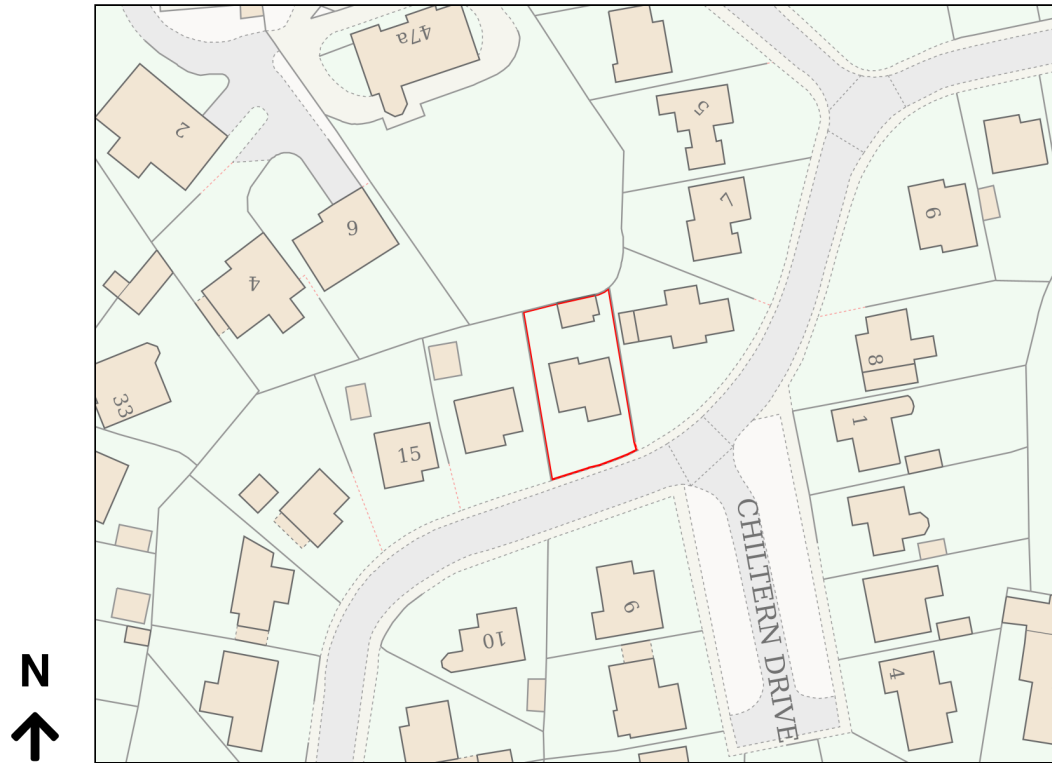

# Location Plan

Site Address: 11, Cheviot Way, Upper Hopton, Mirfield, WF14 8HW

Date Produced: 11-Dec-2025

Scale: 1:1250 @A4

Planning Portal Reference: PP-14519828v1