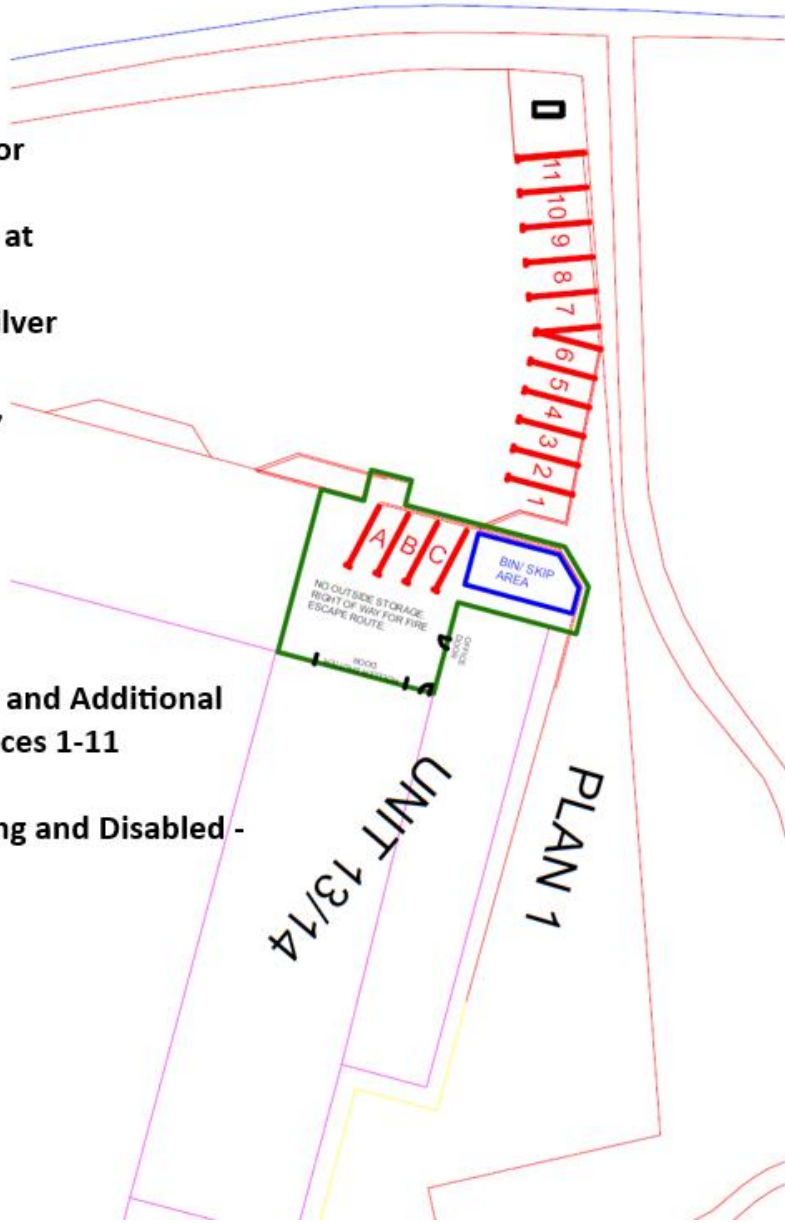

Application For Change Of Busines Use at Units 13/14 Shaw Park, Silver Street, Huddersfield
HD5 9AF.

**Appliaction for
Change of
Business Use at
Units 13/14
Shaw Park, Silver
Street,
Huddersfield,
HD5 9AF**

**Staff Parking and Additional
Parking - spaces 1-11**

**Visitor Parking and Disabled -
A / B / C.**

Proposed Layout V 1Main - 13.10.25