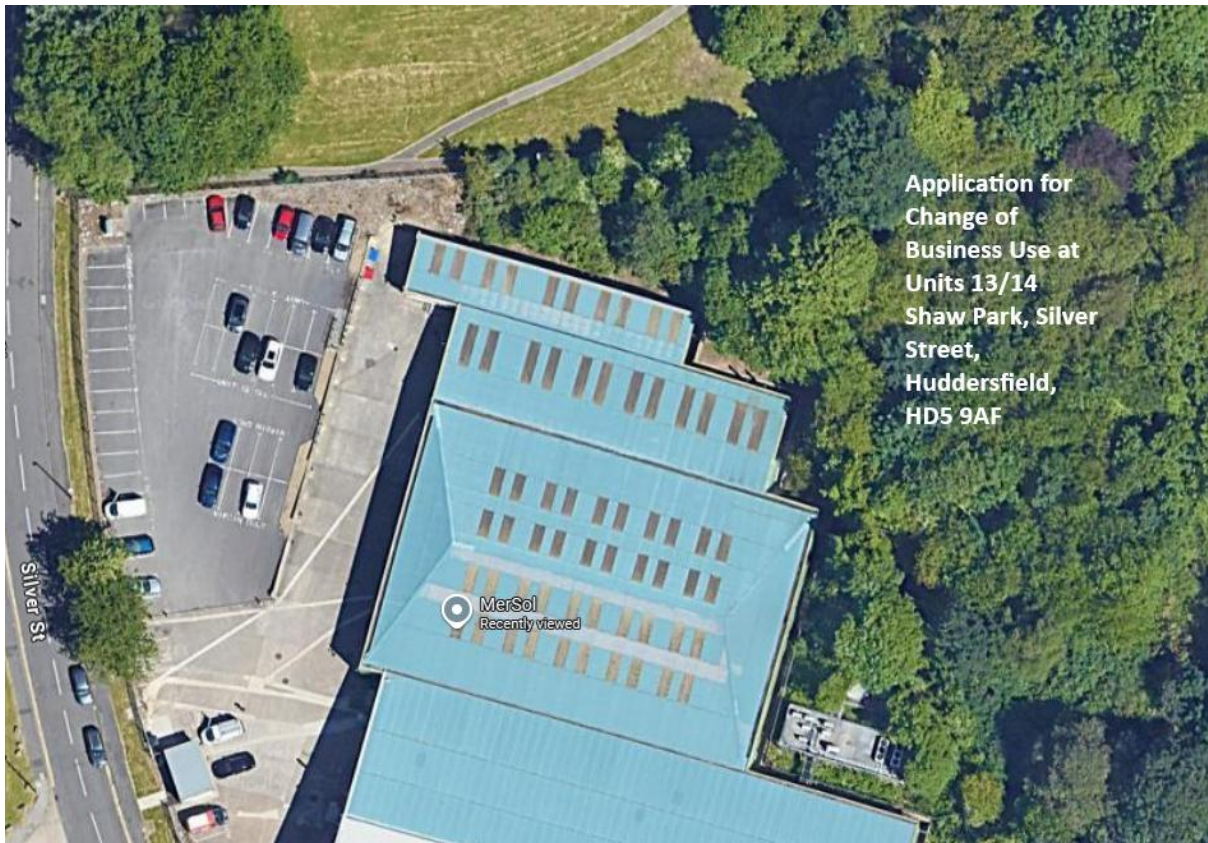

Application For Change Of Busines Use at Units 13/14 Shaw Park, Silver Street, Huddersfield
HD5 9AF.

**Appliaction for
Change of
Business Use at
Units 13/14
Shaw Park, Silver
Street,
Huddersfield,
HD5 9AF**