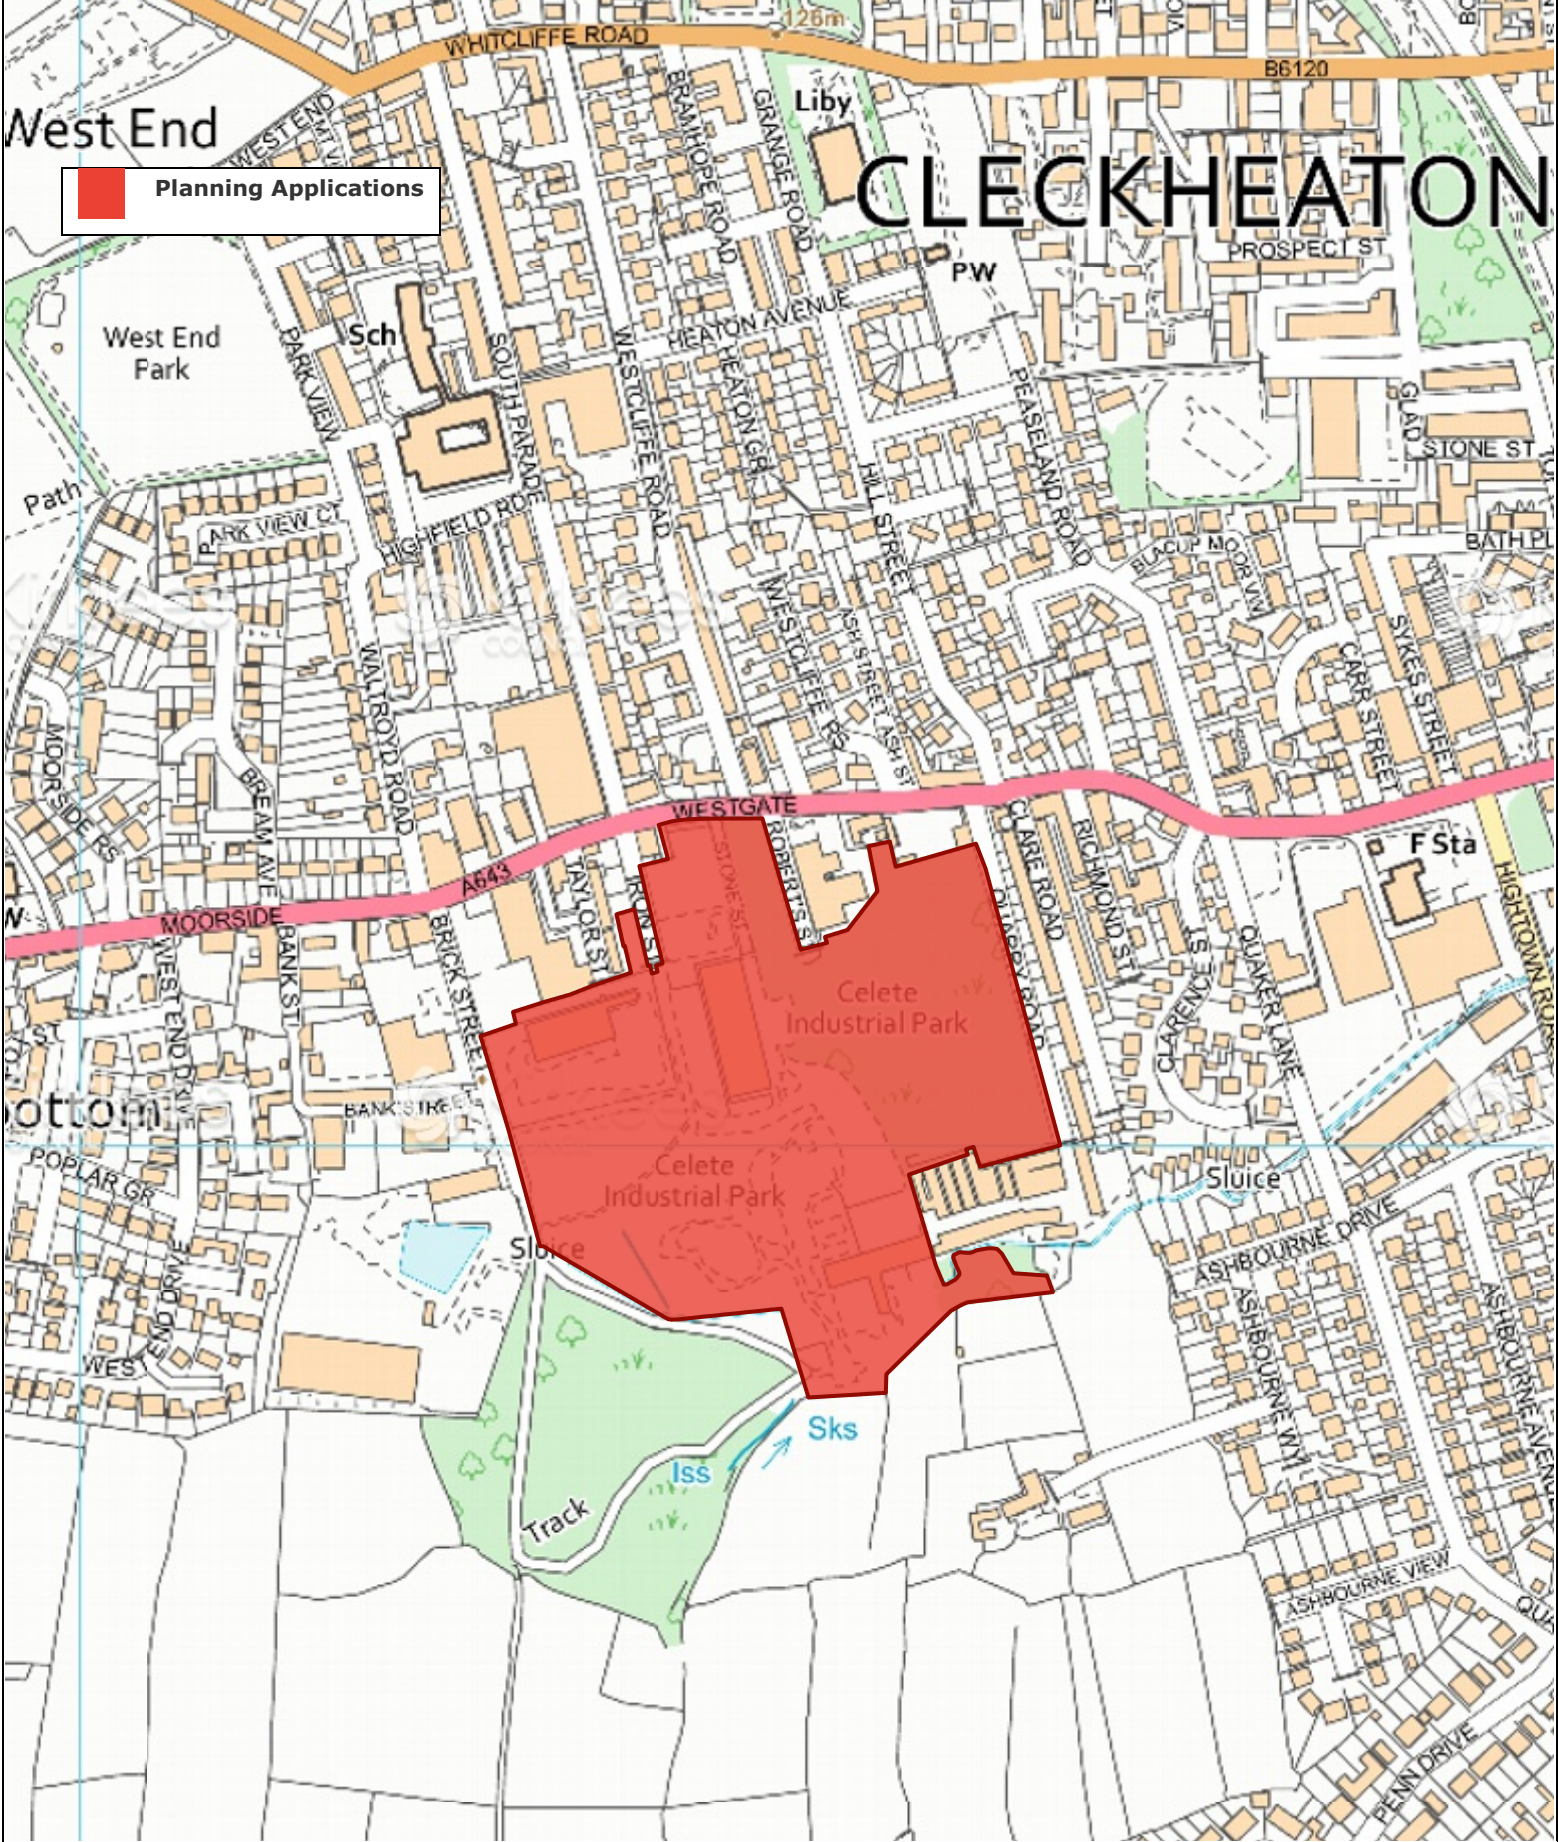

West End

CLECKHEATON

 Planning Applications

This copy has been produced for Planning & Building Control purposes only
 Reproduced from the Ordnance Survey mapping with the permission of the
 Controller of Her Majesty's Stationery Office © Crown copyright. Unauthorised
 reproduction infringes Crown copyright and may lead to prosecution or civil
 proceedings. Kirklees Metropolitan Council - Licence No AC0000851069, 2025

Planning Applications 2025/93229

Scale: 1:4000

Date: 24/11/2025 9:49