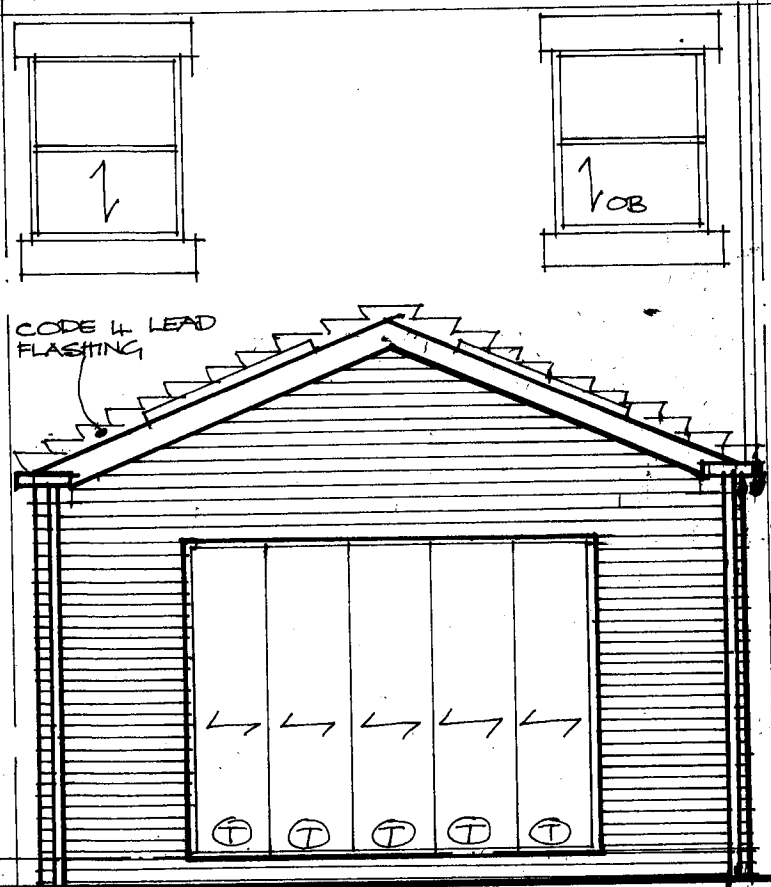

MARLEY MODERN CONC TILES TO MATCH EXTG.
 RAINWATER GOODS & FASCIA TO MATCH EXTG.
 DOUBLE GLAZED ROOFLIGHTS & DOORS TO MATCH EXTG.
 FACING BRICK OUTER SKIN TO MATCH EXTG.

SIDE 1:50

SIDE 1:50

SECTION 1:50

REAR 1:50

STEEL DOOR LINTEL TO S. ENG. DETAIL.