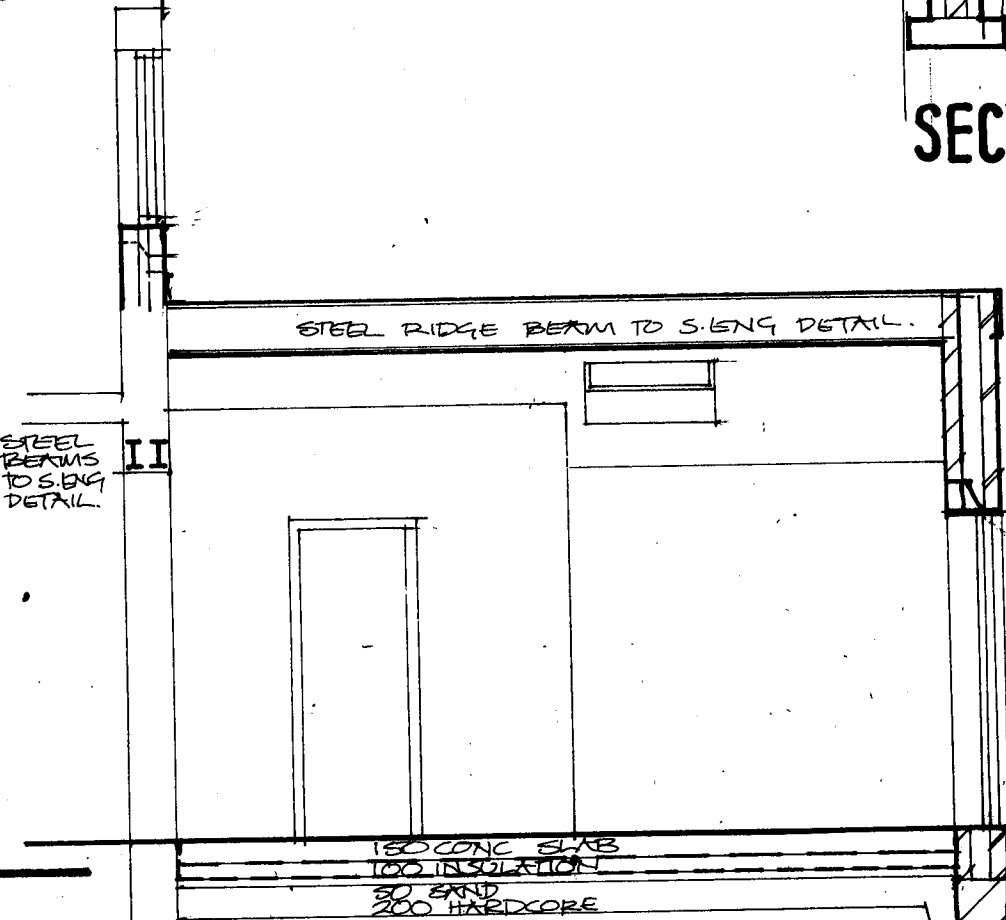

MARLEY MODERN CONC TILES TO MATCH EXTG.
 RAINWATER GOODS & FASCIA TO MATCH EXTG.
 DOUBLE GLAZED ROOFLIGHTS & DOORS TO MATCH EXTG.
 FACING BRICK OUTER SKIN TO MATCH EXTG.

SIDE 1:50

SIDE 1:50

SECTION 1:50

REAR 1:50

STEEL DOOR LINTEL TO S. ENG. DETAIL.