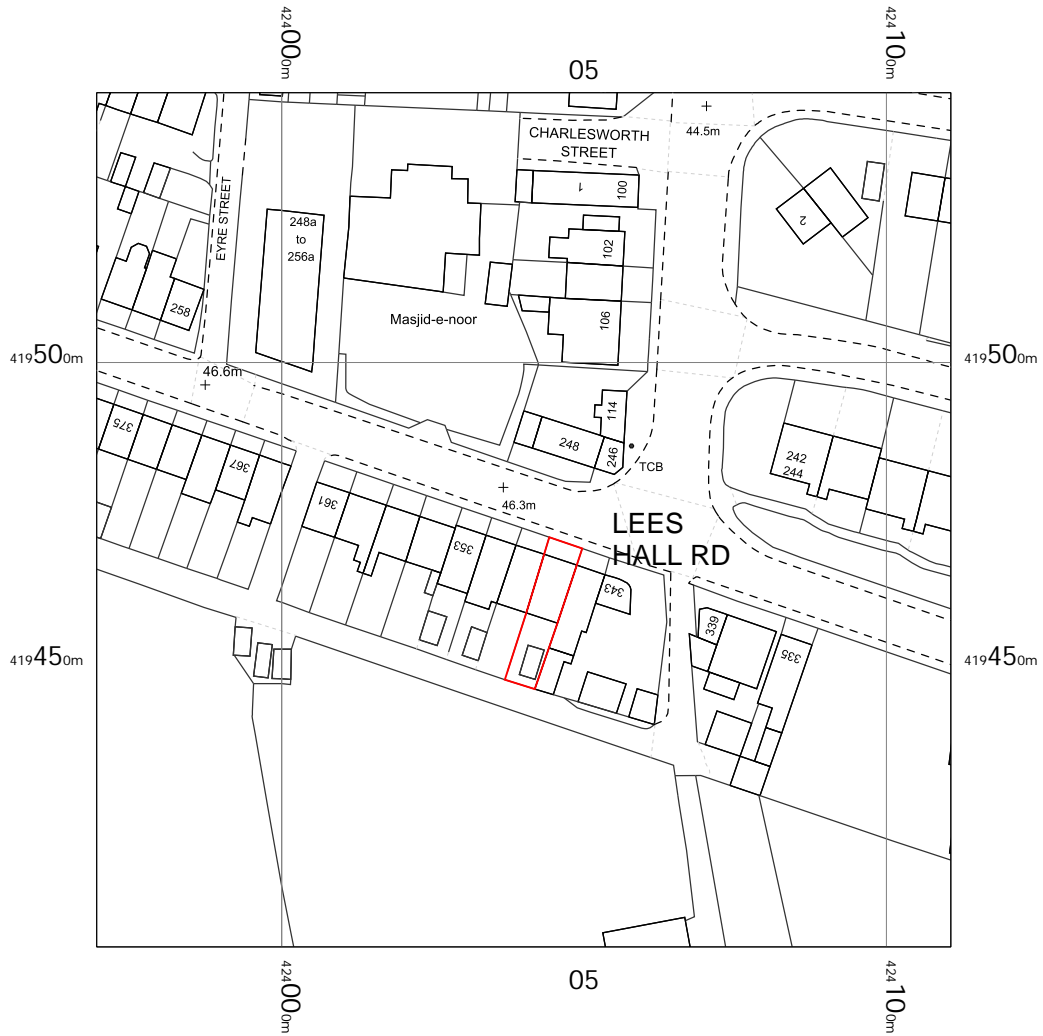

347 Lees Hall Road, WF12 9HF

347 Lees Hall Road,
Thornhill Lees,
Dewsbury,
Kirklees
WF12 9HF

OS MasterMap 1250/2500/10000 scale
Wednesday, June 18, 2025, ID: MPMBW-01228202
www.blackwellmapping.co.uk
1:1250 scale print at A4, Centre: 424040 E, 419474 N
©Crown Copyright Ordnance Survey. Licence no. 100041041