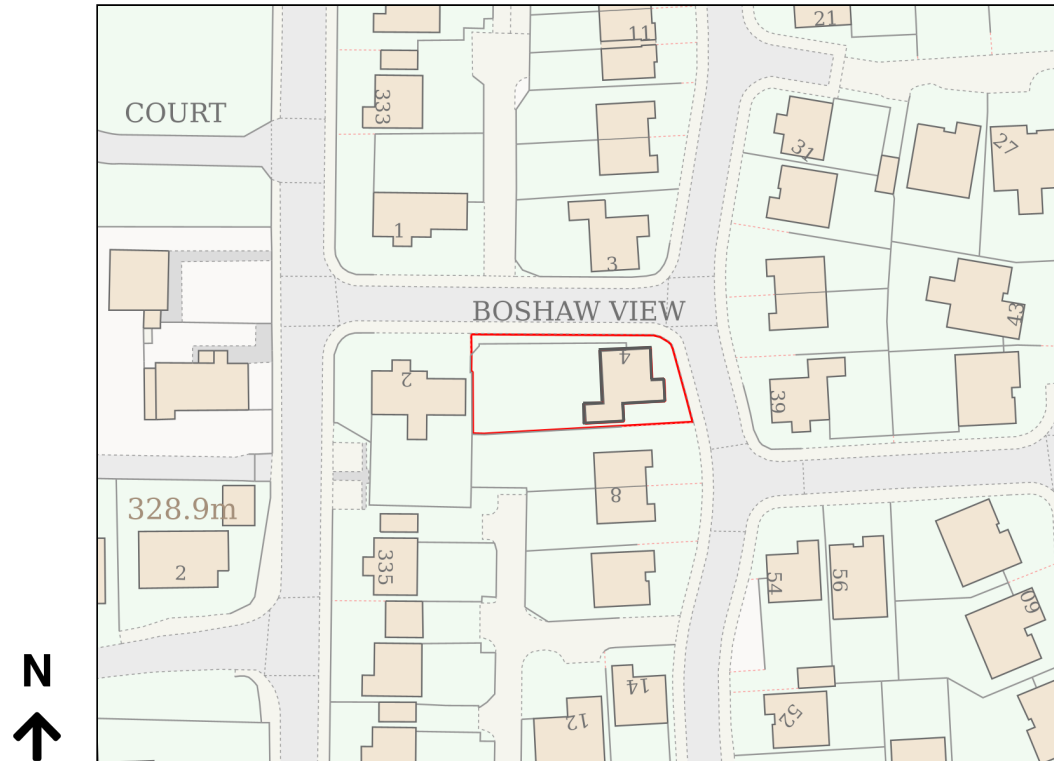

# Location Plan

Site Address: 4, Boshaw View, Hade Edge, Holmfirth, HD9 2TZ

Date Produced: 07-Nov-2025

Scale: 1:1250 @A4

Planning Portal Reference: PP-14473476v1