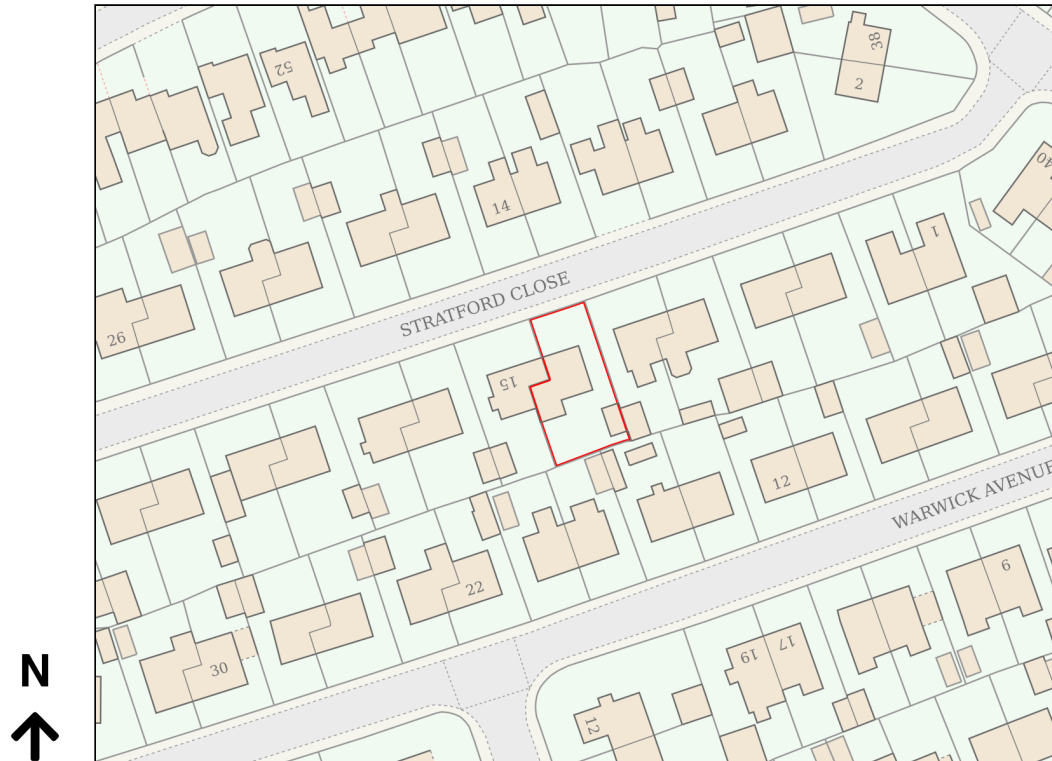

Location Plan

Site Address: 13, Stratford Close, Golcar, Huddersfield, HD7 4BU

Date Produced: 06-Nov-2025

Scale: 1:1250 @A4

Planning Portal Reference: PP-14469909v1